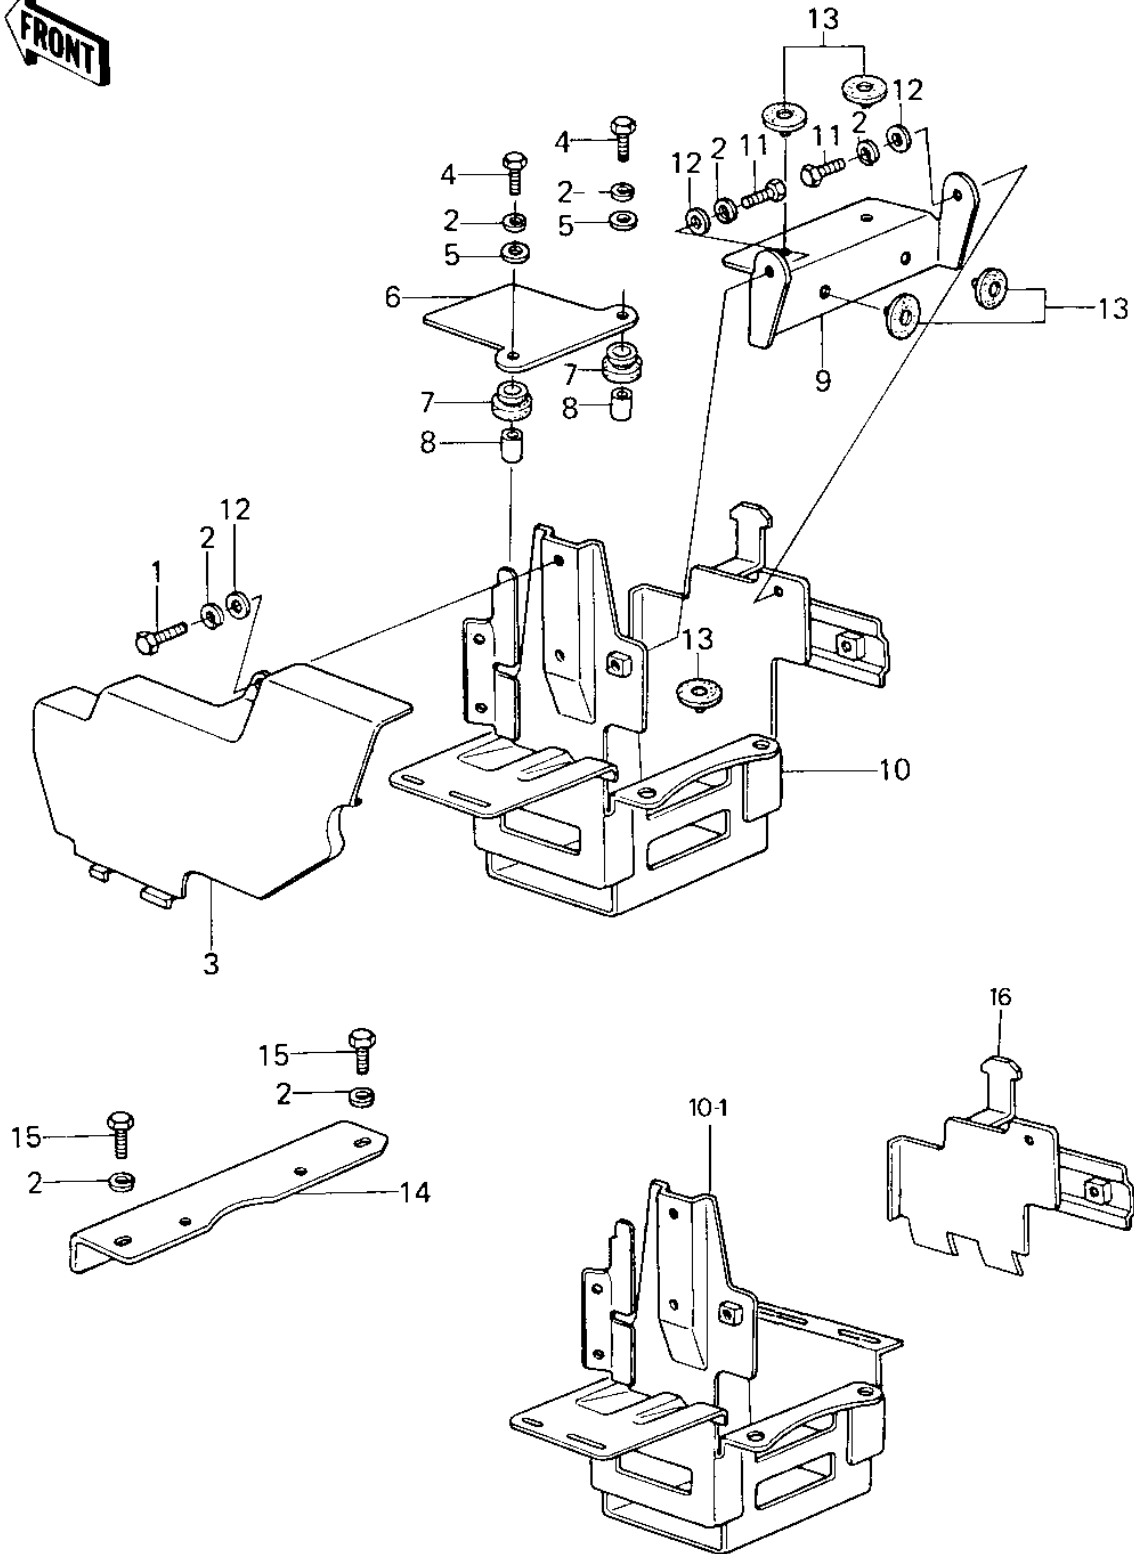

# 1980 Police 1000 PARTS DIAGRAM

BATTERY CASE/ELECTRO BRACKET ('79-'81 G2)

102

# 1980 Police 1000 PARTS LIST

## BATTERY CASE/ELECTRO BRACKET ('79-'81 G2)

ITEM NAME	PART NUMBER	QUANTITY
BOLT-UPSET 6X14 (Ref # 1)	112B0614	1
WASHER SPRING 6MM (Ref # 2)	461F0600	9
BRACKET,BASE (Ref # 3)	11034-1180	1
BOLT-UPSET,6X40 (Ref # 4)	112G0640	4
WASHER,6.5X16X2 (Ref # 5)	92022-1565	4
STAY,AIR CLEANER (Ref # 6)	32105-007	1
DAMPER RUBBER,BTT CA (Ref # 7)	92075-146	4
COLLAR 6.8X10X14.5 (Ref # 8)	92027-156	4
BAND,BATTERY (Ref # 9)	32100-4001	1
CASE,BATTERY (Ref # 10-1)	32097-4001	1
BOLT-UPSET,6X12 (Ref # 11)	112G0612	3
WASHER PLAIN 6MM (Ref # 12)	410B0600	4
DAMPER RUBBER (Ref # 13)	92075-078	10
PLATE,BATTERY CASE (Ref # 14)	13169-4009	1
BOLT-UPSET,6X16 (Ref # 15)	112G0616	2
BRACKET,BASE,R.H (Ref # 16)	11034-4021	1