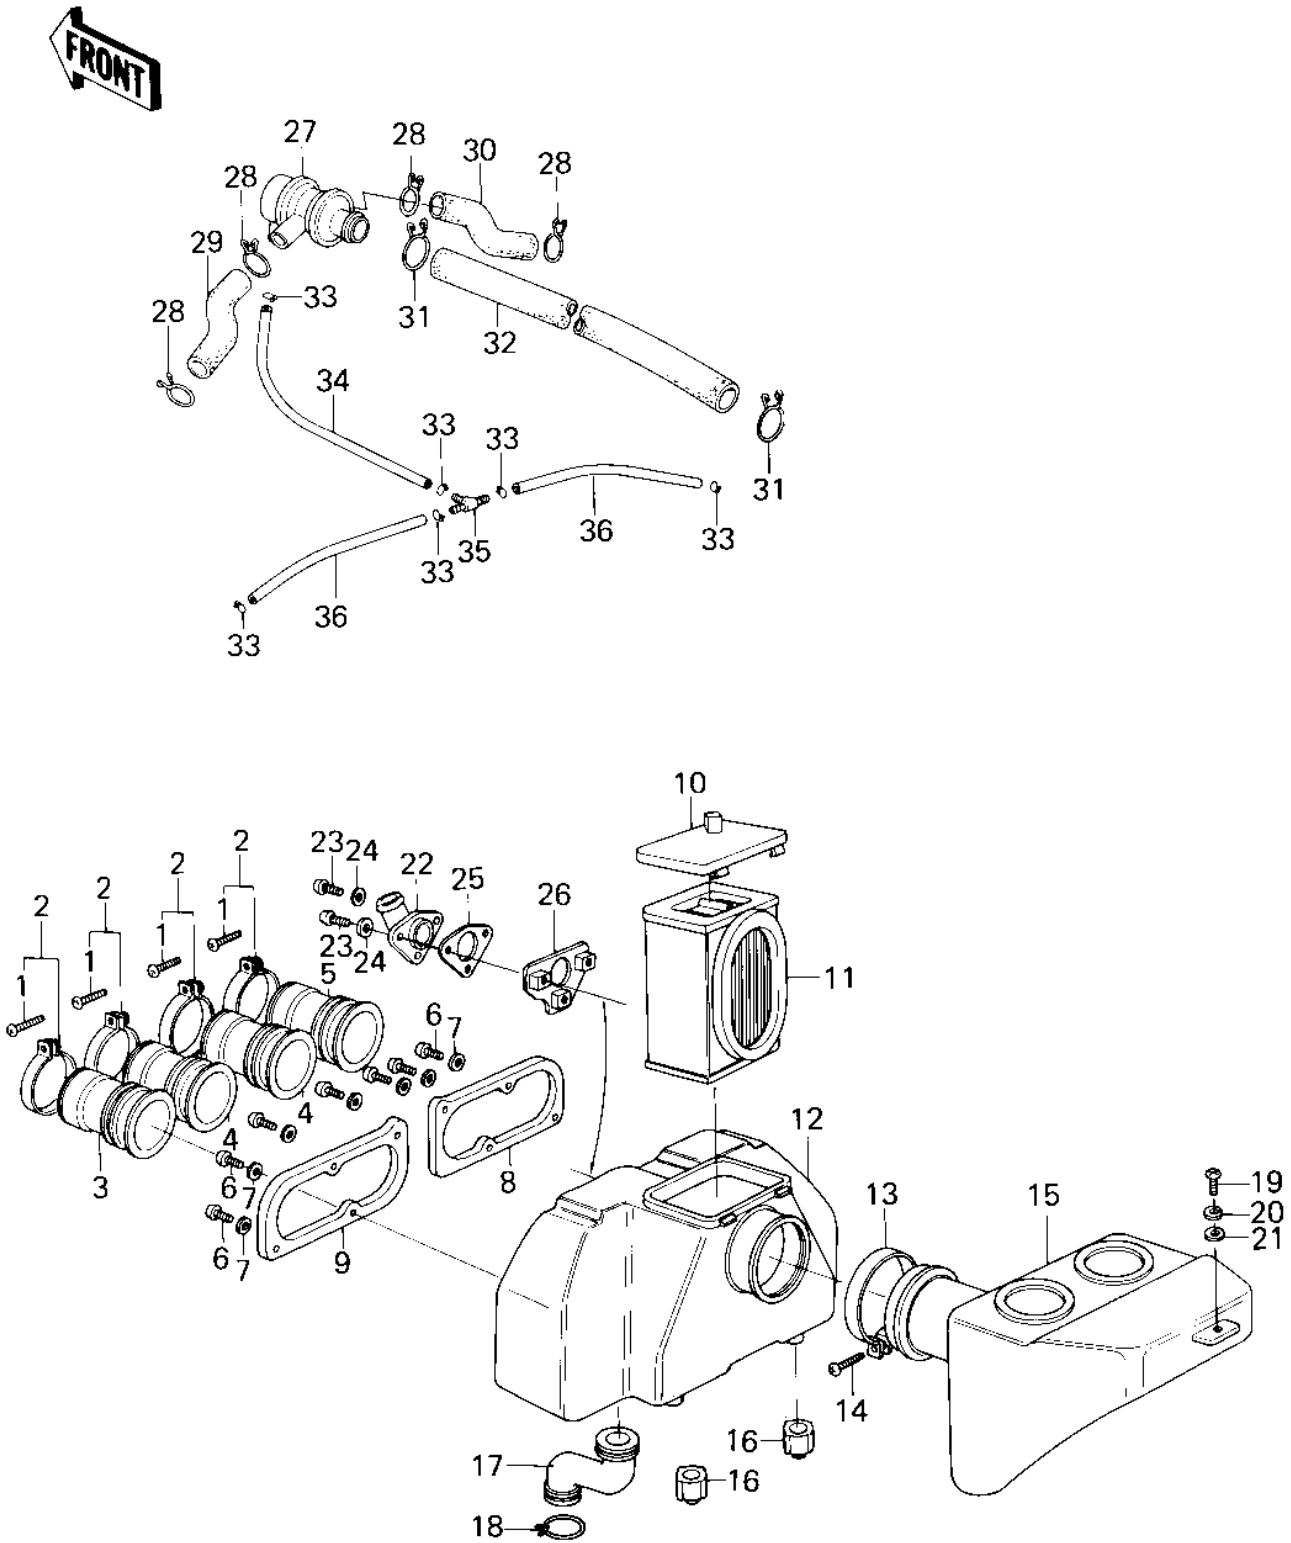

1979 Police 1000 PARTS DIAGRAM

AIR CLEANER ('79-'81 C2/C3/C4)

1979 Police 1000 PARTS LIST

AIR CLEANER ('79-'81 C2/C3/C4)

ITEM NAME	PART NUMBER	QUANTITY
SCREW,PAN HEAD (Ref # 1)	92011-037	4
CLAMP-INLET PIPE (Ref # 2)	92037-061	4
DUCT,AIR CLEANER,#1 (Ref # 3)	14073-1022	1
DUCT,AIR CLEANER,#2, (Ref # 4)	14073-1023	2
DUCT,AIR CLEANER,#4 (Ref # 5)	14073-1024	1
SCREW-PAN-CROS (Ref # 6)	220C0412	8
WASHER,PLAIN,4M/M (Ref # 7)	92022-1041	8
PLATE,CARBURETOR HOL (Ref # 8)	11040-003	1
PLATE,CARBURETOR HOL (Ref # 9)	11040-002	1
CAP,AIR CLEANER (Ref # 10)	11012-075	1
ELEMENT,AIR CLNR (Ref # 11)	11013-063	1
BODY,AIR CLEANER (Ref # 12)	11011-1012	1
CLAMP (Ref # 13)	92037-106	1
BOLT,5X50 (Ref # 14)	92011-036	1
SILENCER (Ref # 15)	11016-009	1
CAP,DRAIN (Ref # 16)	11012-1083	2
TUBE,DRAIN (Ref # 17)	92059-124	1
CLAMP BREATHER PIPE (Ref # 18)	92037-028	1
SCREW PAN HEAD 6X16 (Ref # 19)	220B0616	1
WASHER SPRING 6MM (Ref # 20)	461F0600	1
WASHER PLAIN 6MM (Ref # 21)	410B0600	1
FITTING (Ref # 22)	92005-1007	1
SCREW PAN HEAD 6X16 (Ref # 23)	220B0616	3
WASHER PLAIN 6MM (Ref # 24)	410B0600	3
GASKET (Ref # 25)	11009-1054	1
HOLDER (Ref # 26)	13091-1020	1
VALVE ASSY,AIR SWITC (Ref # 27)	16126-1005	1
CLAMP,BREATHER TUBE (Ref # 28)	92037-213	4
TUBE (Ref # 29)	92059-1065	1

1979 Police 1000 PARTS LIST

AIR CLEANER ('79-'81 C2/C3/C4)

ITEM NAME	PART NUMBER	QUANTITY
TUBE (Ref # 30)	92059-1066	1
CLAMP (Ref # 31)	92037-1076	2
TUBE,19 X25 X330M/M (Ref # 32)	92059-1067	1
CLAMP-PIPE (Ref # 33)	92037-072	6
TUBE,VACUUM,LONG (Ref # 34)	92059-1162	1
FITTING,TUBE (Ref # 35)	92005-1017	1
TUBE,VACUUM,LONG (Ref # 36)	92059-1162	2