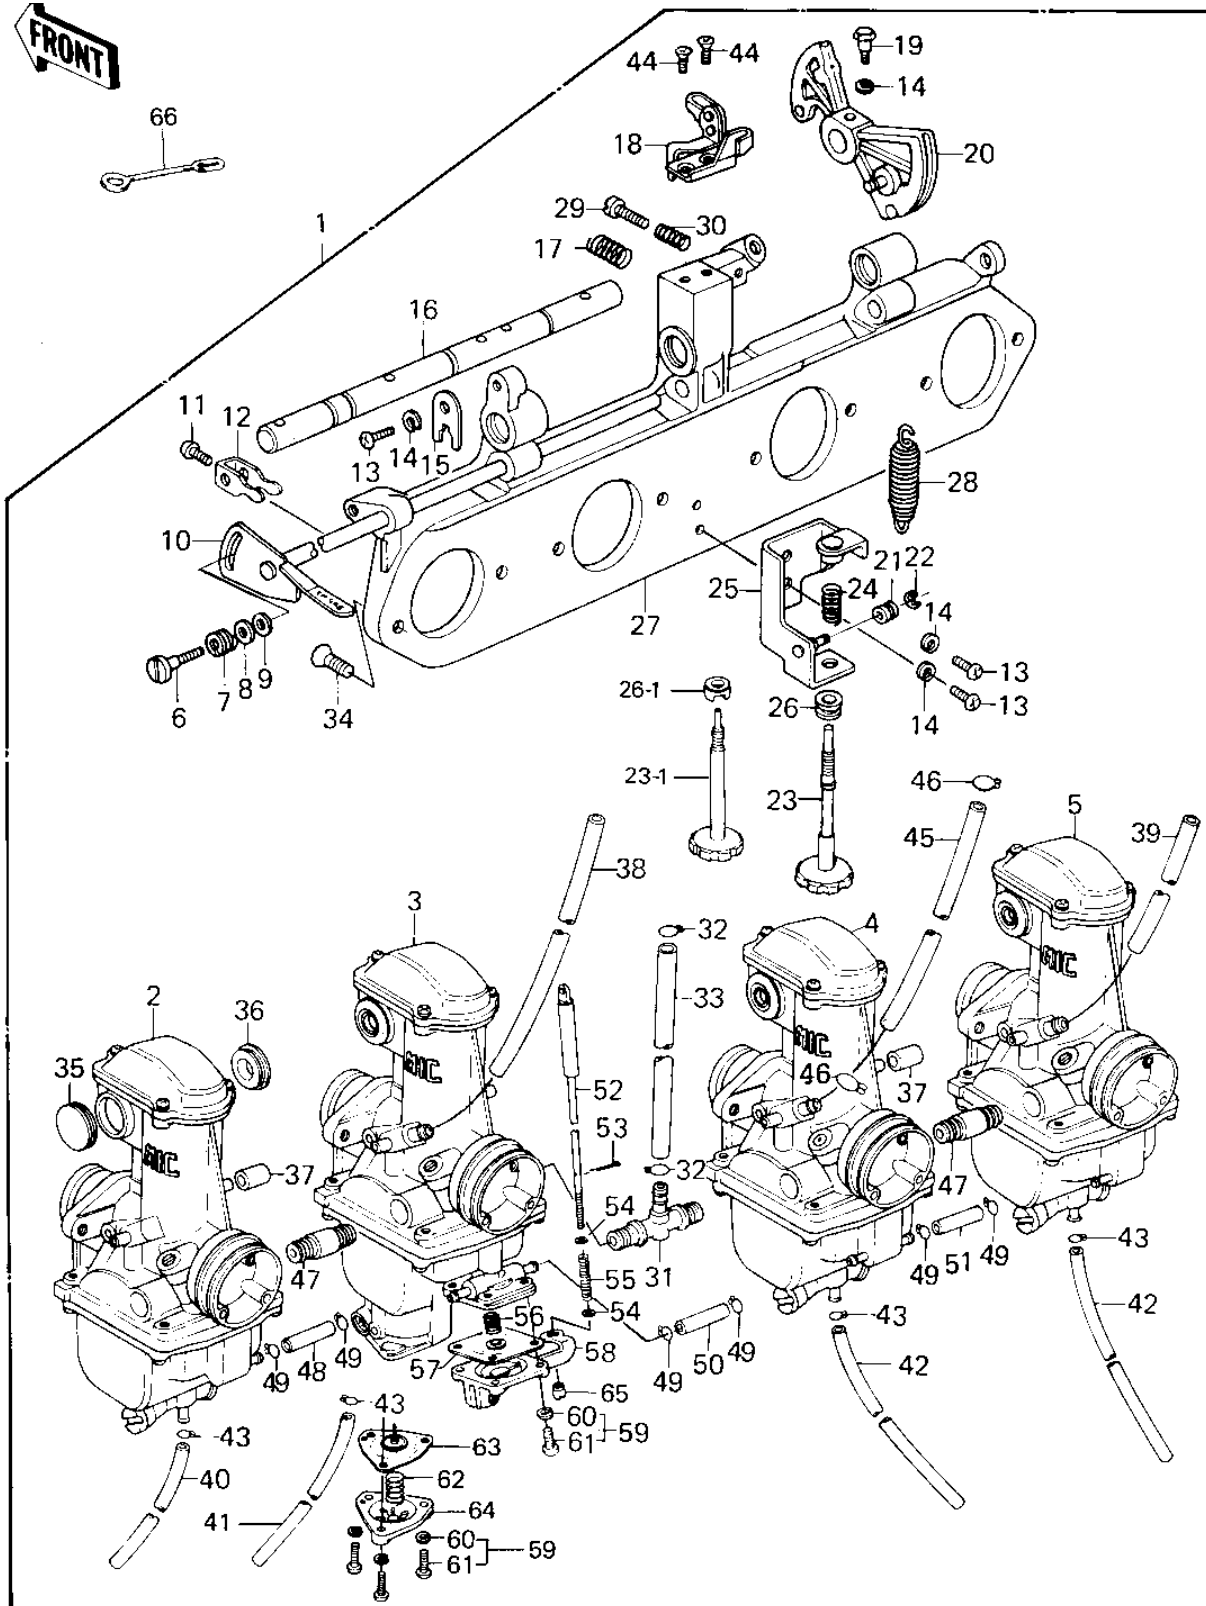

1980 Police 1000 PARTS DIAGRAM

CARBURETOR ASSY ('79-'81 C2/C3/C4)