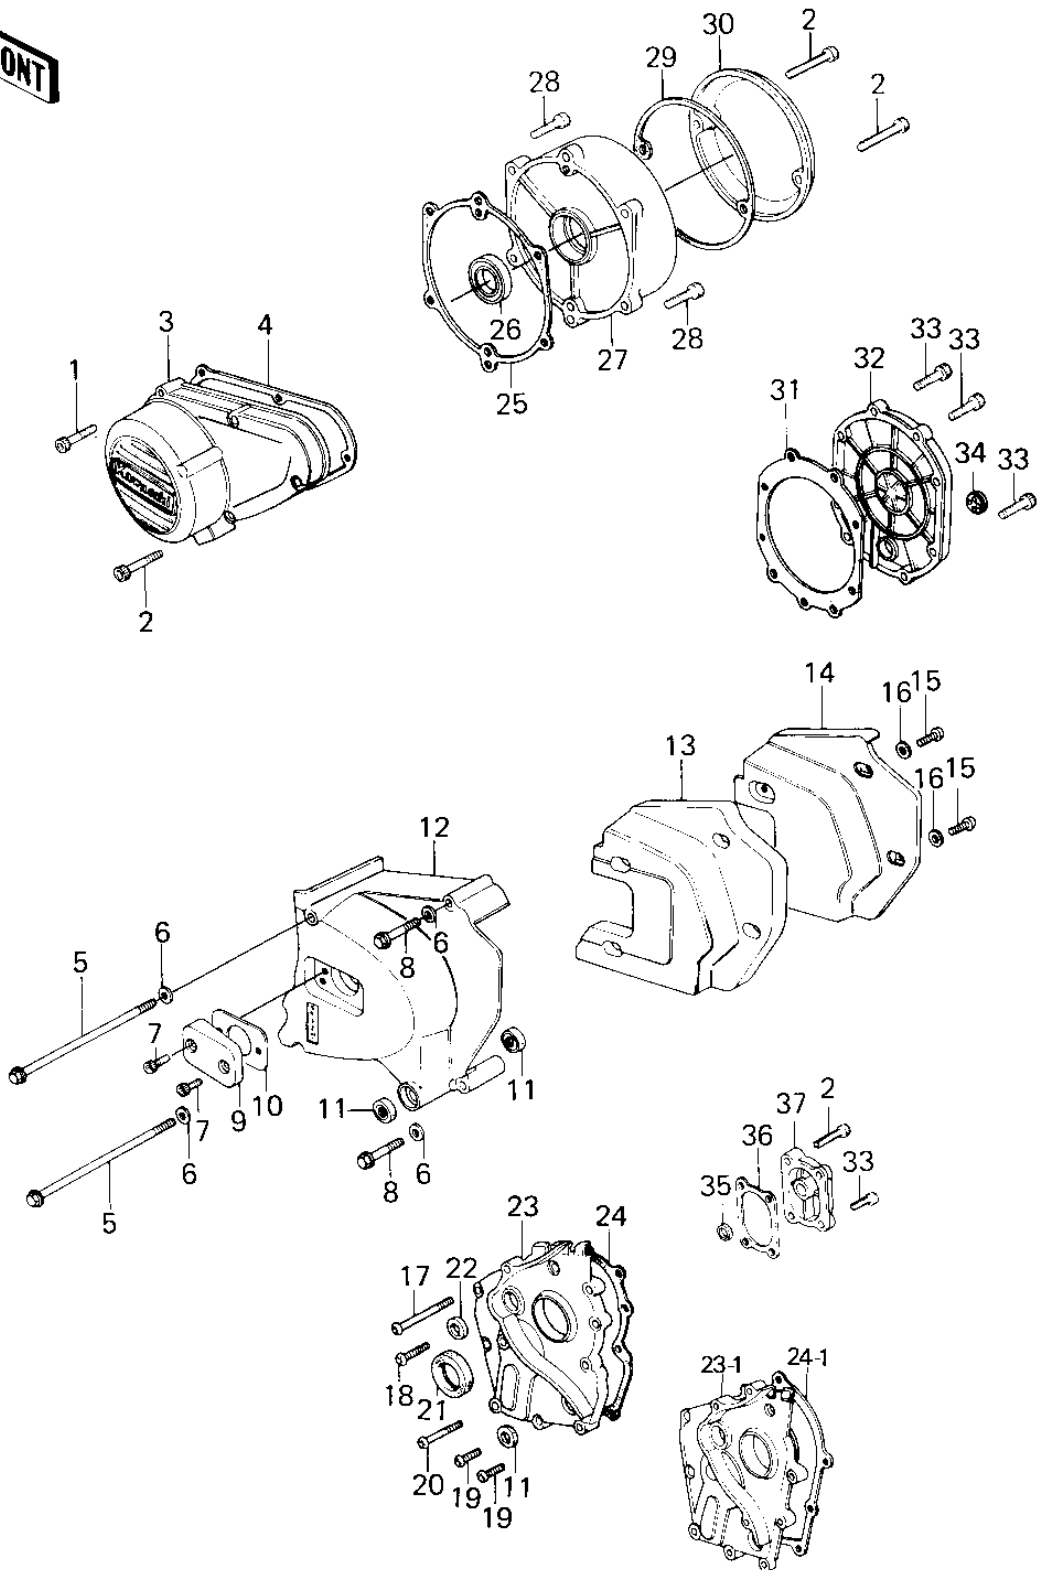

1981 Police 1000 PARTS DIAGRAM

ENGINE COVERS ('79-'81 C2/C3/C4)

1981 Police 1000 PARTS LIST

ENGINE COVERS ('79-'81 C2/C3/C4)

ITEM NAME	PART NUMBER	QUANTITY
BOLT,SOCKET,6X30 (Ref # 1)	120P0630	1
BOLT,SOCKET,6X40 (Ref # 2)	120P0640	1
COVER,GENERATOR (Ref # 3)	14031-1015	1
GASKET,GENERATOR COV (Ref # 4)	11060-1075	1
BOLT-UPSET,6X125 (Ref # 5)	112G06125	1
WASHER PLAIN 6MM (Ref # 6)	410B0600	2
BOLT,6X14 (Ref # 7)	120P0614	1
BOLT,6X70 (Ref # 8)	110G0670	1
COVER,CLUTCH ADJUSTI (Ref # 9)	14025-1038	1
GASKET,CLUTCH ADJ CO (Ref # 10)	11009-1126	1
OIL SEAL SB12205 (Ref # 11)	92049-004	1
COVER,FRONT CHAIN (Ref # 12)	14026-1017	1
ARRESTER,SOUND (Ref # 13)	92075-1064	1
COVER,SOUND ARRESTER (Ref # 14)	14025-1044	1
SCREW PAN HEAD 6X12 (Ref # 15)	220B0612	1
SCREW PAN HEAD 6X60 (Ref # 17)	220B0660	1
SCREW PAN HEAD 6X28 (Ref # 18)	220B0628	1
SCREW PAN HEAD 6X22 (Ref # 19)	220B0622	1
SCREW PAN HEAD 6X40 (Ref # 20)	220B0640	1
OIL SEAL SC325210 (Ref # 21)	92050-024	1
OIL SEAL,TC7187 (Ref # 22)	92050-048	1
COVER,TRANSMISSION (Ref # 23)	14025-5028	1
GASKET,TRANSMISSION (Ref # 24)	11060-1069	1
GASKET,RH ENGINE COV (Ref # 25)	11060-1071	1
OIL SEAL,S25407R (Ref # 26)	92050-047	1
COVER,R.H ENGINE (Ref # 27)	14032-083	1
BOLT,SOCKET,6X22 (Ref # 28)	120P0622	1
GASKET,POINT CAP (Ref # 29)	14050-006	1
COVER,CENTACK BREAKE (Ref # 30)	14025-1037	1

1981 Police 1000 PARTS LIST

ENGINE COVERS ('79-'81 C2/C3/C4)

ITEM NAME	PART NUMBER	QUANTITY
GASKET,CLUTCH (Ref # 31)	14046-024	1
COVER,CLUTCH (Ref # 32)	14032-1015	1
BOLT,6X25 (Ref # 33)	120P0625	1
GAUGE,OIL LEVEL (Ref # 34)	52015-004	1
OIL SEAL,SC22325 (Ref # 35)	92049-1048	1
GASKET,KICK COVER (Ref # 36)	14046-025	1
COVER,KICK SHAFT,BAR (Ref # 37)	14032-075-2H	1