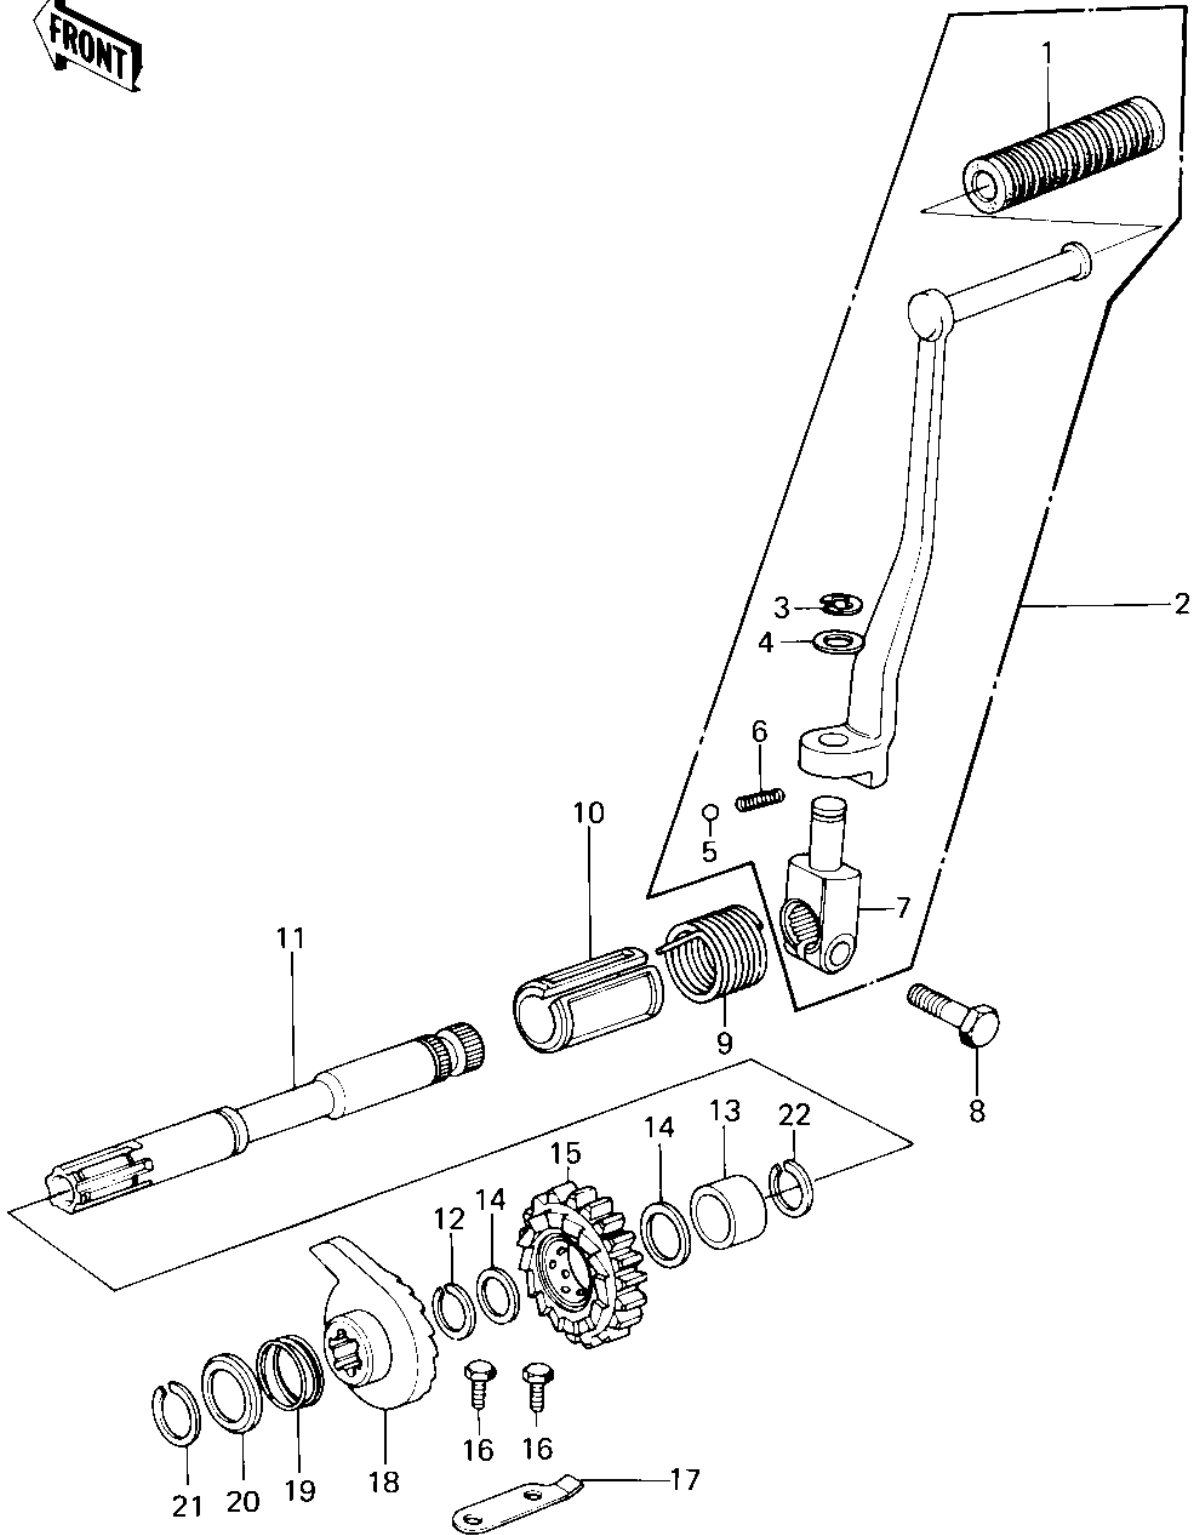

# 1979 Police 1000 PARTS DIAGRAM

KICKSTARTER MECHANISM ('79-'81 C2/C3/C4)

102.

# 1979 Police 1000 PARTS LIST

KICKSTARTER MECHANISM ('79-'81 C2/C3/C4)

ITEM NAME	PART NUMBER	QUANTITY
RUBBER KICK PEDAL (Ref # 1)	13063-004	1
PEDAL,KICKSTARTER (Ref # 2)	13058-044	1
CIRCLIP 10MM (Ref # 3)	482J0100	1
WASHER BRAKE PEDAL (Ref # 4)	92022-085	1
BALL STEEL 1/4' (Ref # 5)	600A0800	1
SPRING KICK PEDAL (Ref # 6)	92081-020	1
BOSS-KICK PEDAL (Ref # 7)	13061-014	1
BOLT-HEX HEAD,10X25 (Ref # 8)	114B1025	1
SPRING,KICKSTARTER (Ref # 9)	92082-004	1
GUID,KICK SPRING (Ref # 10)	13070-1008	1
SHAFT,KICKSTARTER (Ref # 11)	13066-1004	1
CIRCLIP,25MM (Ref # 12)	92033-025	1
COLLAR,KICKSHAFT (Ref # 13)	92028-126	1
WASHER,PLAIN,22MM (Ref # 14)	92022-207	2
GEAR,KICKSTARTER (Ref # 15)	59051-1006	1
BOLT-UPSET (Ref # 16)	112G0614	2
STOPPER,KICKSTARTER (Ref # 17)	13072-012	1
RATCHET,KICK SHAFT (Ref # 18)	13078-011	1
SPRING RATCHET (Ref # 19)	92081-104	1
CAP,KICKSTARTER (Ref # 20)	92102-008	1
CIRCLIP,19MM (Ref # 21)	480J1900	1
CIRCLIP,22MM (Ref # 22)	480J2200	1