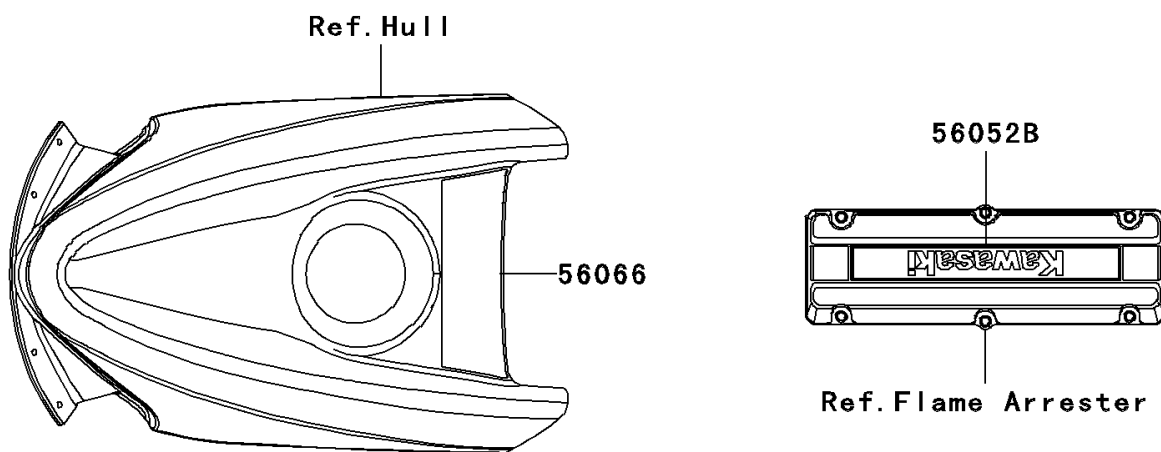

2003 800 SX-R PARTS DIAGRAM

Decals(White)(A1)

F3880

2003 800 SX-R PARTS LIST

Decals(White)(A1)

ITEM NAME	PART NUMBER	QUANTITY
MARK,ENGINE HOOD,KAWASAKI (Ref # 56052)	56052-3799	1
MARK,DECK,SX-R 800 (Ref # 56052A)	56052-3800	1
MARK,KAWASAKI (Ref # 56052B)	56052-3807	1
PATTERN,NOSE COVER (Ref # 56066)	56066-3723	1
PATTERN,ENGINE HOOD,UPP,LH (Ref # 56066A)	56066-3724	1
PATTERN,ENGINE HOOD,UPP,RH (Ref # 56066B)	56066-3725	1
PATTERN,ENGINE HOOD,LH (Ref # 56066C)	56066-3726	1
PATTERN,ENGINE HOOD,RH (Ref # 56066D)	56066-3727	1
PATTERN,DECK,LH (Ref # 56066E)	56066-3728	1
PATTERN,DECK,RH (Ref # 56066F)	56066-3729	1