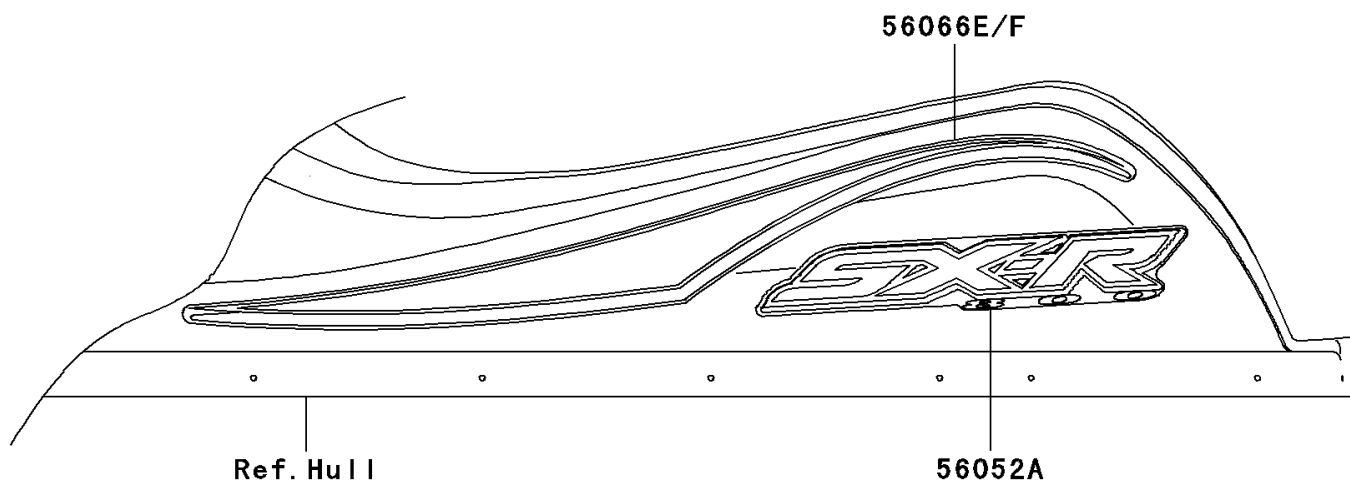

2003 800 SX-R PARTS DIAGRAM

Decals(White)(A1)

F3880

2003 800 SX-R PARTS LIST

Decals(White)(A1)

ITEM NAME	PART NUMBER	QUANTITY
MARK,ENGINE HOOD,KAWASAKI (Ref # 56052)	56052-3799	1
MARK,DECK,SX-R 800 (Ref # 56052A)	56052-3800	1
MARK,KAWASAKI (Ref # 56052B)	56052-3807	1
PATTERN,NOSE COVER (Ref # 56066)	56066-3723	1
PATTERN,ENGINE HOOD,UPP,LH (Ref # 56066A)	56066-3724	1
PATTERN,ENGINE HOOD,UPP,RH (Ref # 56066B)	56066-3725	1
PATTERN,ENGINE HOOD,LH (Ref # 56066C)	56066-3726	1
PATTERN,ENGINE HOOD,RH (Ref # 56066D)	56066-3727	1
PATTERN,DECK,LH (Ref # 56066E)	56066-3728	1
PATTERN,DECK,RH (Ref # 56066F)	56066-3729	1