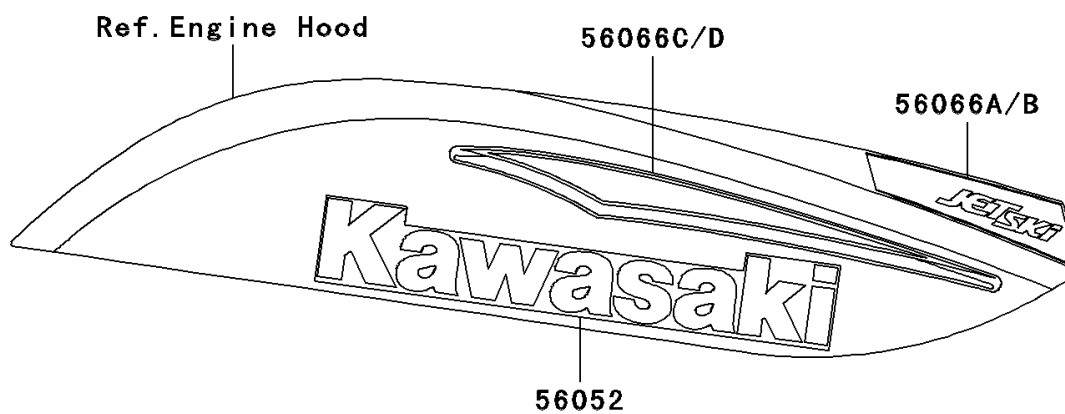

2003 800 SX-R PARTS DIAGRAM

Decals(White)(A1)

F3880

2003 800 SX-R PARTS LIST

Decals(White)(A1)

ITEM NAME	PART NUMBER	QUANTITY
MARK,ENGINE HOOD,KAWASAKI (Ref # 56052)	56052-3799	1
MARK,DECK,SX-R 800 (Ref # 56052A)	56052-3800	1
MARK,KAWASAKI (Ref # 56052B)	56052-3807	1
PATTERN,NOSE COVER (Ref # 56066)	56066-3723	1
PATTERN,ENGINE HOOD,UPP,LH (Ref # 56066A)	56066-3724	1
PATTERN,ENGINE HOOD,UPP,RH (Ref # 56066B)	56066-3725	1
PATTERN,ENGINE HOOD,LH (Ref # 56066C)	56066-3726	1
PATTERN,ENGINE HOOD,RH (Ref # 56066D)	56066-3727	1
PATTERN,DECK,LH (Ref # 56066E)	56066-3728	1
PATTERN,DECK,RH (Ref # 56066F)	56066-3729	1