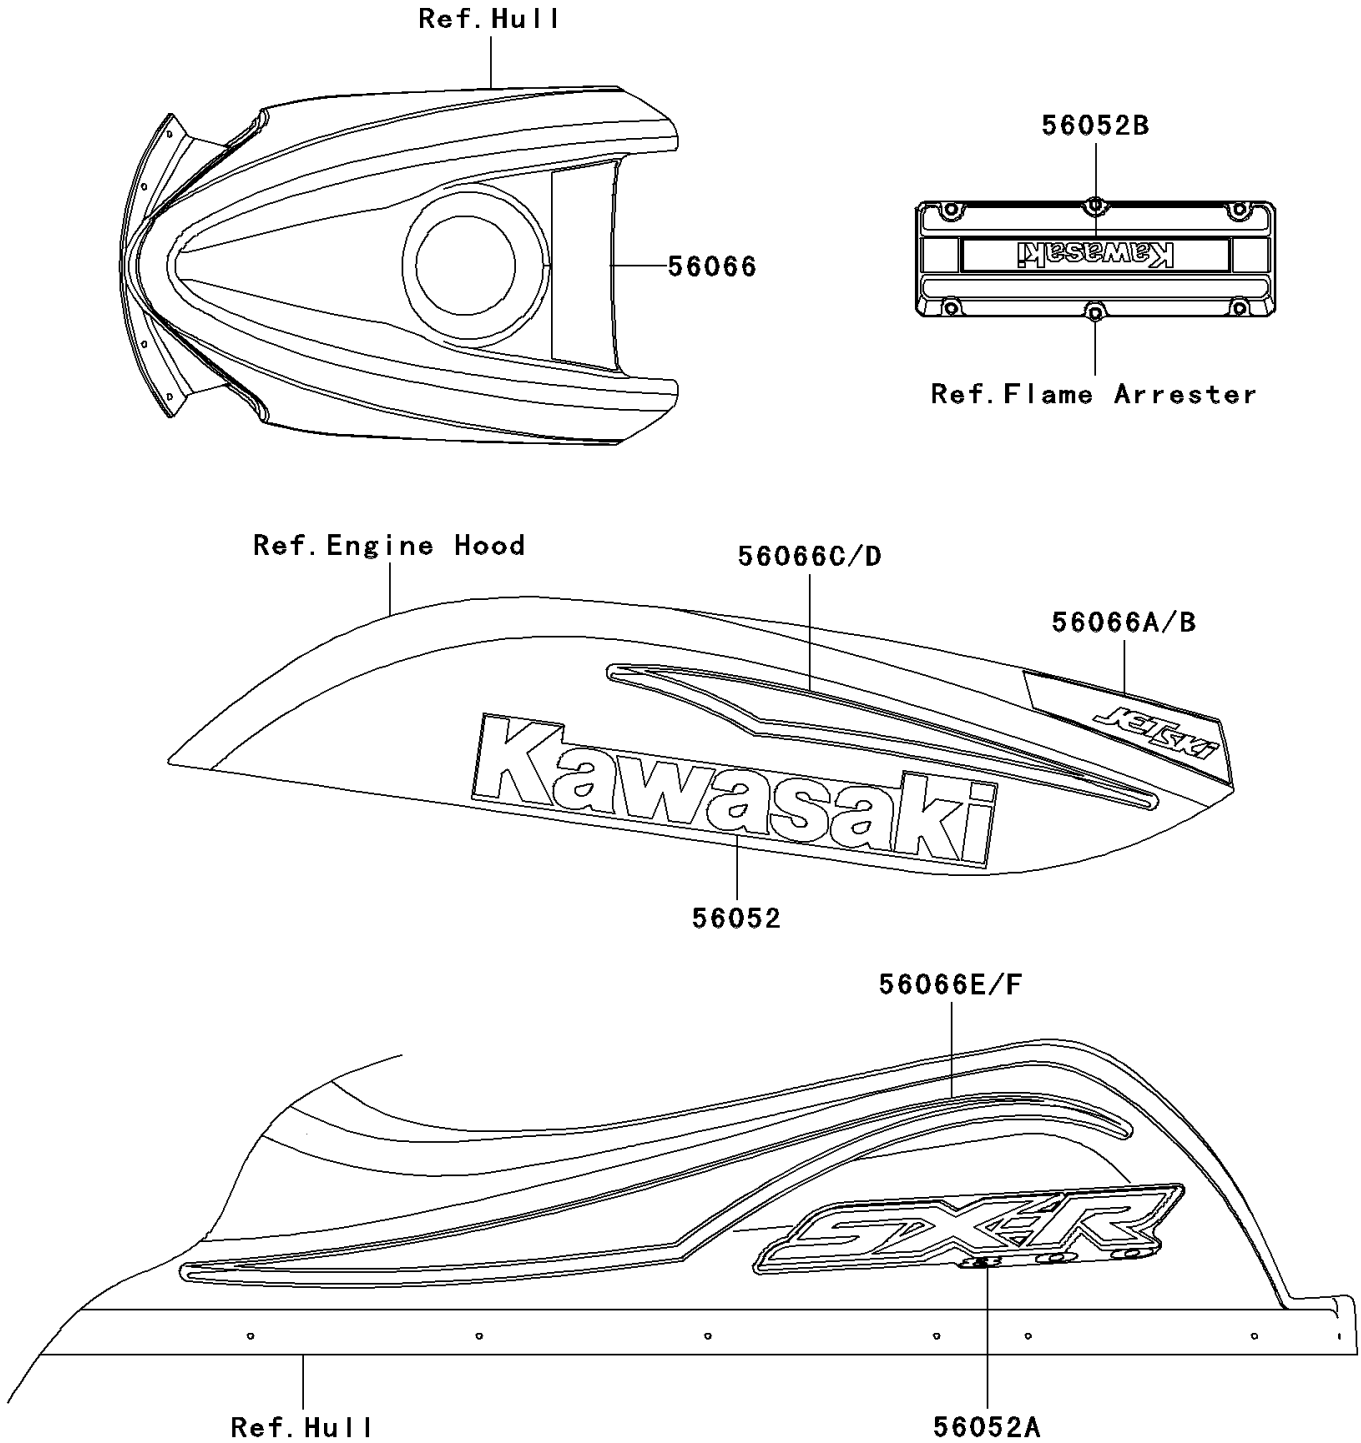

2003 800 SX-R PARTS DIAGRAM

Decals(White)(A1)

F3880

2003 800 SX-R PARTS LIST

Decals(White)(A1)

ITEM NAME	PART NUMBER	QUANTITY
MARK,ENGINE HOOD,KAWASAKI (Ref # 56052)	56052-3799	2
MARK,DECK,SX-R 800 (Ref # 56052A)	56052-3800	2
MARK,KAWASAKI (Ref # 56052B)	56052-3807	1
PATTERN,NOSE COVER (Ref # 56066)	56066-3723	1
PATTERN,ENGINE HOOD,UPP,LH (Ref # 56066A)	56066-3724	1
PATTERN,ENGINE HOOD,UPP,RH (Ref # 56066B)	56066-3725	1
PATTERN,ENGINE HOOD,LH (Ref # 56066C)	56066-3726	1
PATTERN,ENGINE HOOD,RH (Ref # 56066D)	56066-3727	1
PATTERN,DECK,LH (Ref # 56066E)	56066-3728	1
PATTERN,DECK,RH (Ref # 56066F)	56066-3729	1