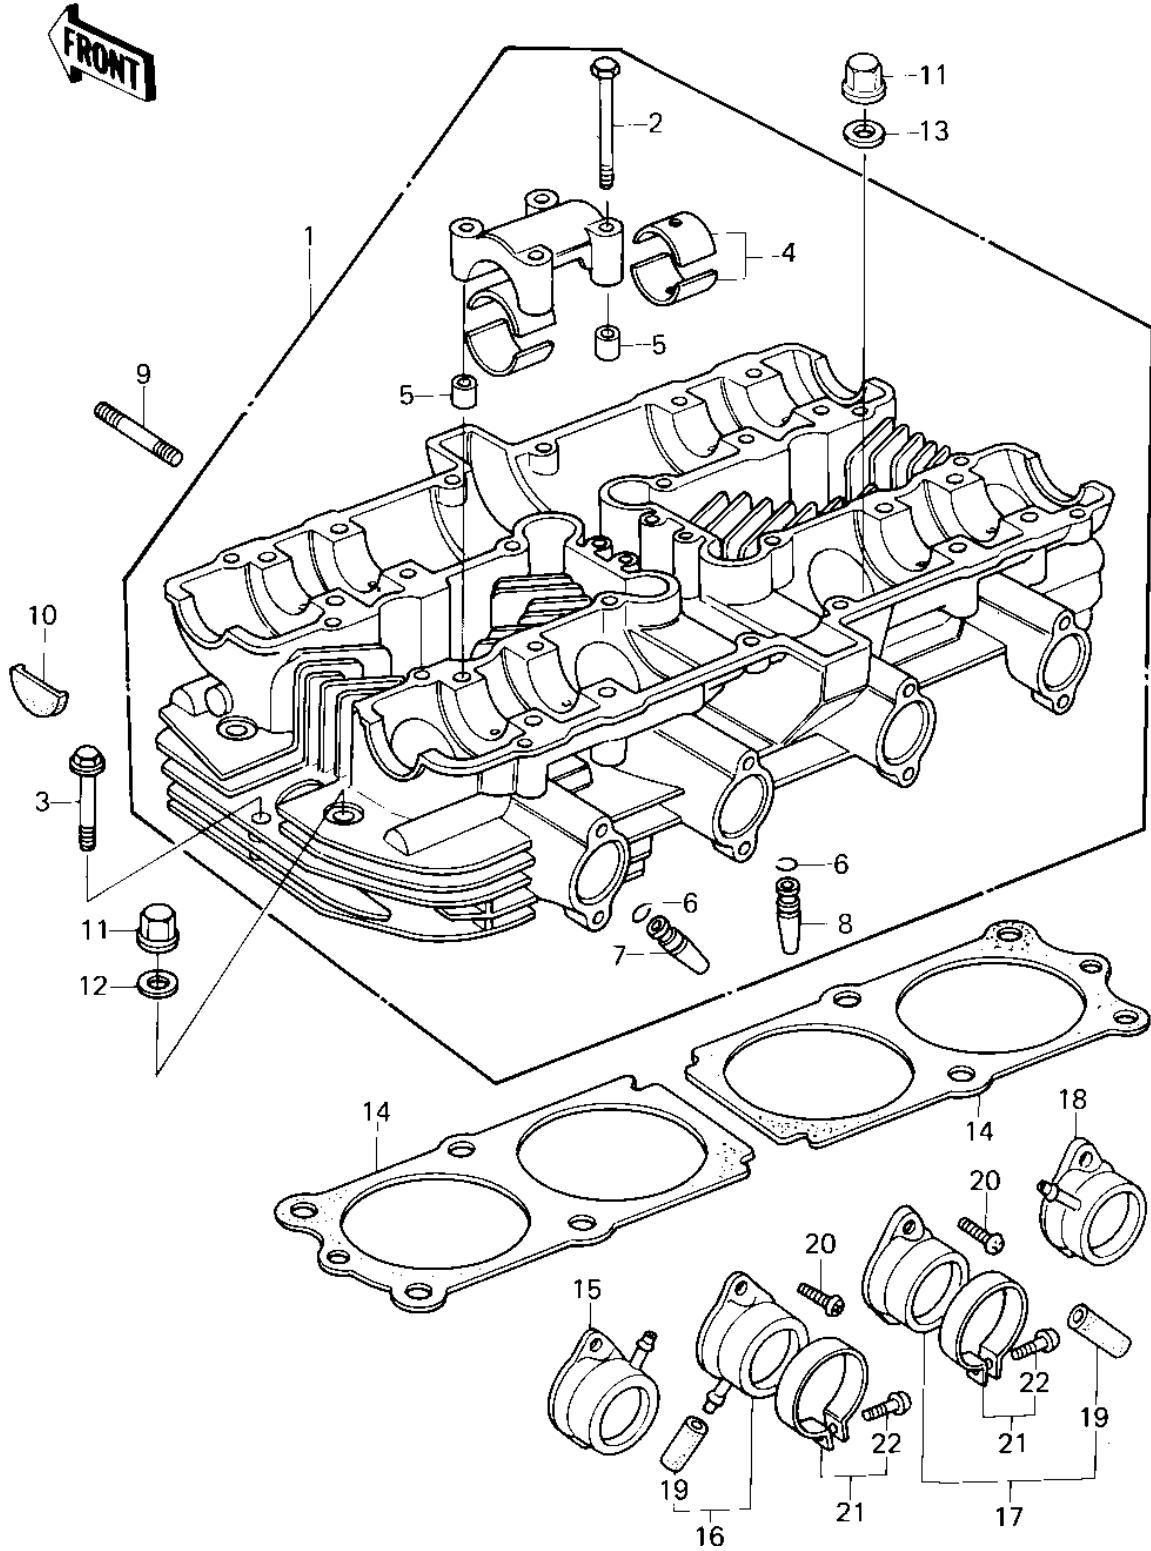

# 1979 Police 1000 PARTS DIAGRAM

CYLINDER HEAD (79-'81 C2/C3/C4)

# 1979 Police 1000 PARTS LIST

CYLINDER HEAD ('79-'81 C2/C3/C4)

ITEM NAME	PART NUMBER	QUANTITY
CYLINDER HEAD,BARREL (Ref # 1)	11002-1019	1
BOLT,6X43 (Ref # 2)	92002-1881	16
BOLT,HEX HEAD,6X45 (Ref # 3)	92003-092	2
BUSHING,CAMSHAFT (Ref # 4)	13034-030	16
PIN-DOWEL (Ref # 5)	92042-007	8
CIRCLIP-VALVE (Ref # 6)	92036-023	8
GUIDE,INLET VALVE (Ref # 7)	12013-009	4
GUIDE,EXHAUST VALVE (Ref # 8)	49002-1002	4
STUD,8X30 (Ref # 9)	92004-1069	8
PLUG,CAM SHAFT (Ref # 10)	92066-017	4
NUT,CYLINDER HEAD (Ref # 11)	92015-076	12
WASHER,PLAIN,10MM (Ref # 12)	92022-215	4
WASHER PLAIN 10MM (Ref # 13)	411B1000	8
GASKET,CYLINDER HEAD (Ref # 14)	11004-076	2
HOLDER,CARBURETOR,L. (Ref # 15)	16065-029	1
HOLDER,CARBURETOR,L. (Ref # 16)	16065-029	1
HOLDER-R.H CARBRETOR (Ref # 17)	16065-028	1
HOLDER-R.H CARBRETOR (Ref # 18)	16065-028	1
RUBBER PLUG (Ref # 19)	92068-006	2
SCREW PAN HEAD 6X18 (Ref # 20)	220B0618	8
CLAMP,HOLDER (Ref # 21)	92037-077	4
SCREW,PAN HEAD (Ref # 22)	92011-037	4