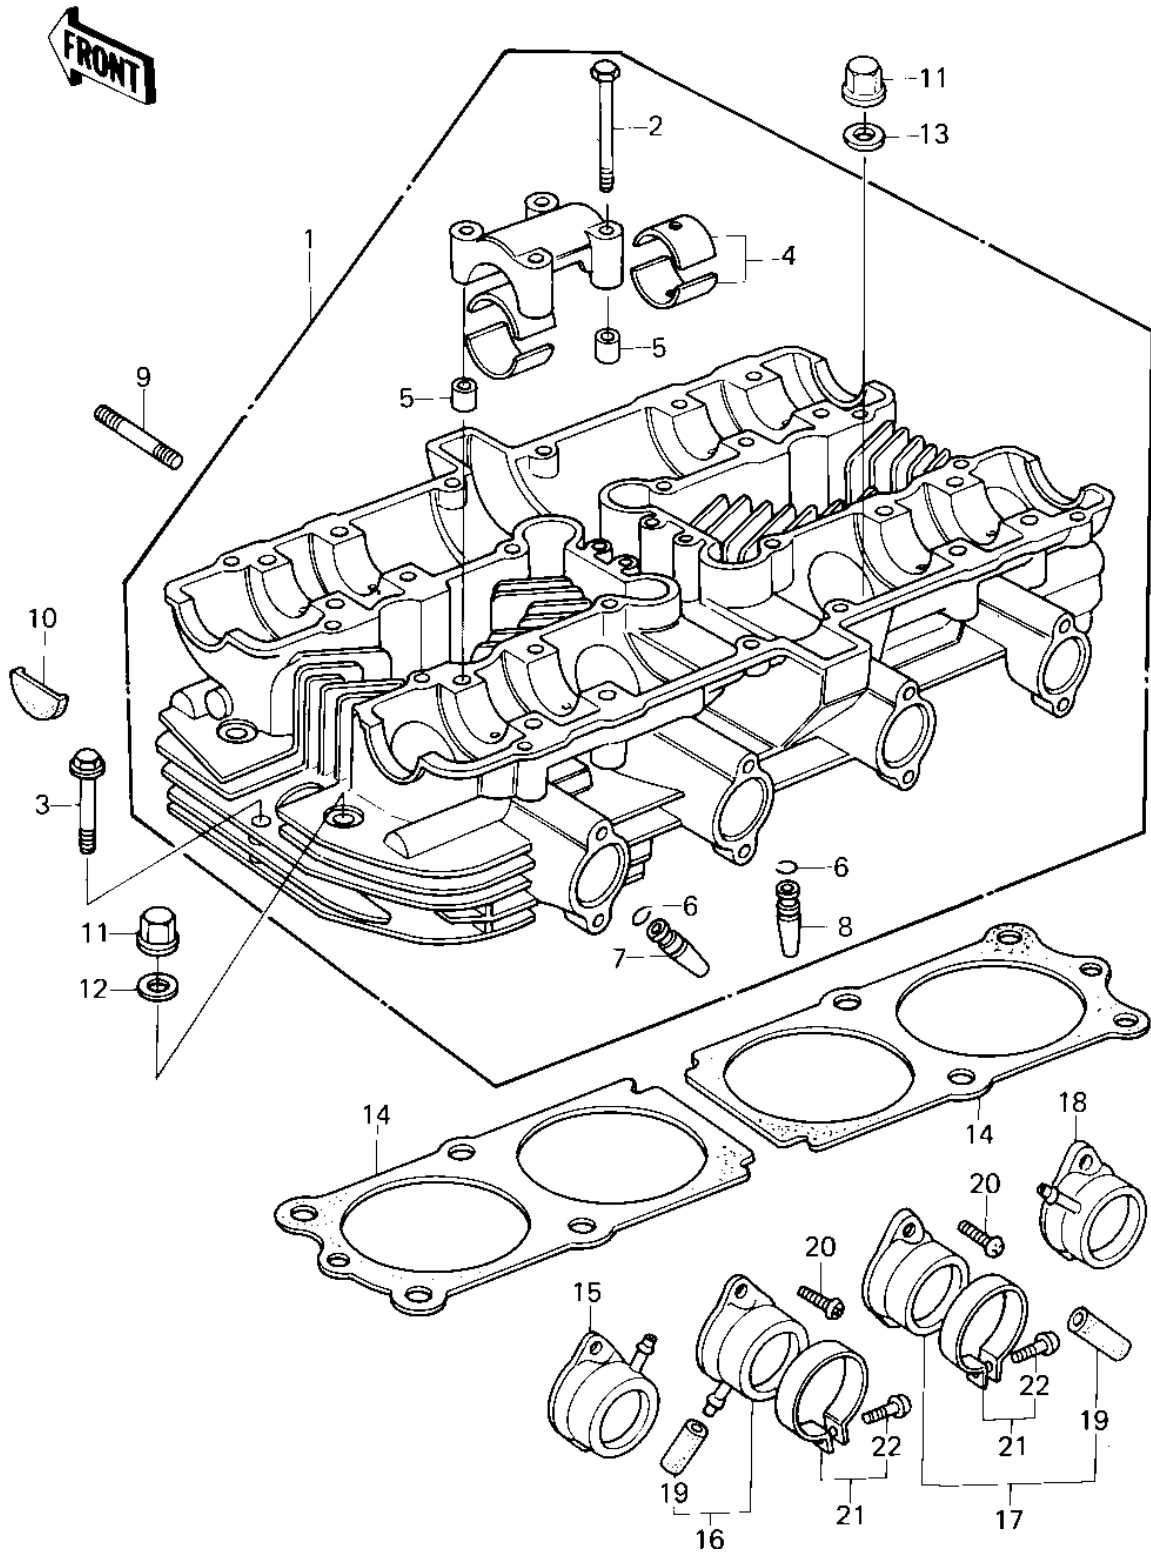

1979 Police 1000 PARTS DIAGRAM

CYLINDER HEAD (79-'81 C2/C3/C4)

1979 Police 1000 PARTS LIST

CYLINDER HEAD ('79-'81 C2/C3/C4)

ITEM NAME	PART NUMBER	QUANTITY
CYLINDER HEAD,BARREL (Ref # 1)	11002-1019	1
BOLT,6X43 (Ref # 2)	92002-1881	16
BOLT,HEX HEAD,6X45 (Ref # 3)	92003-092	2
BUSHING,CAMSHAFT (Ref # 4)	13034-030	16
PIN-DOWEL (Ref # 5)	92042-007	8
CIRCLIP-VALVE (Ref # 6)	92036-023	8
GUIDE,INLET VALVE (Ref # 7)	12013-009	4
GUIDE,EXHAUST VALVE (Ref # 8)	49002-1002	4
STUD,8X30 (Ref # 9)	92004-1069	8
PLUG,CAM SHAFT (Ref # 10)	92066-017	4
NUT,CYLINDER HEAD (Ref # 11)	92015-076	12
WASHER,PLAIN,10MM (Ref # 12)	92022-215	4
WASHER PLAIN 10MM (Ref # 13)	411B1000	8
GASKET,CYLINDER HEAD (Ref # 14)	11004-076	2
HOLDER,CARBURETOR,L. (Ref # 15)	16065-029	1
HOLDER,CARBURETOR,L. (Ref # 16)	16065-029	1
HOLDER-R.H CARBRETOR (Ref # 17)	16065-028	1
HOLDER-R.H CARBRETOR (Ref # 18)	16065-028	1
RUBBER PLUG (Ref # 19)	92068-006	2
SCREW PAN HEAD 6X18 (Ref # 20)	220B0618	8
CLAMP,HOLDER (Ref # 21)	92037-077	4
SCREW,PAN HEAD (Ref # 22)	92011-037	4