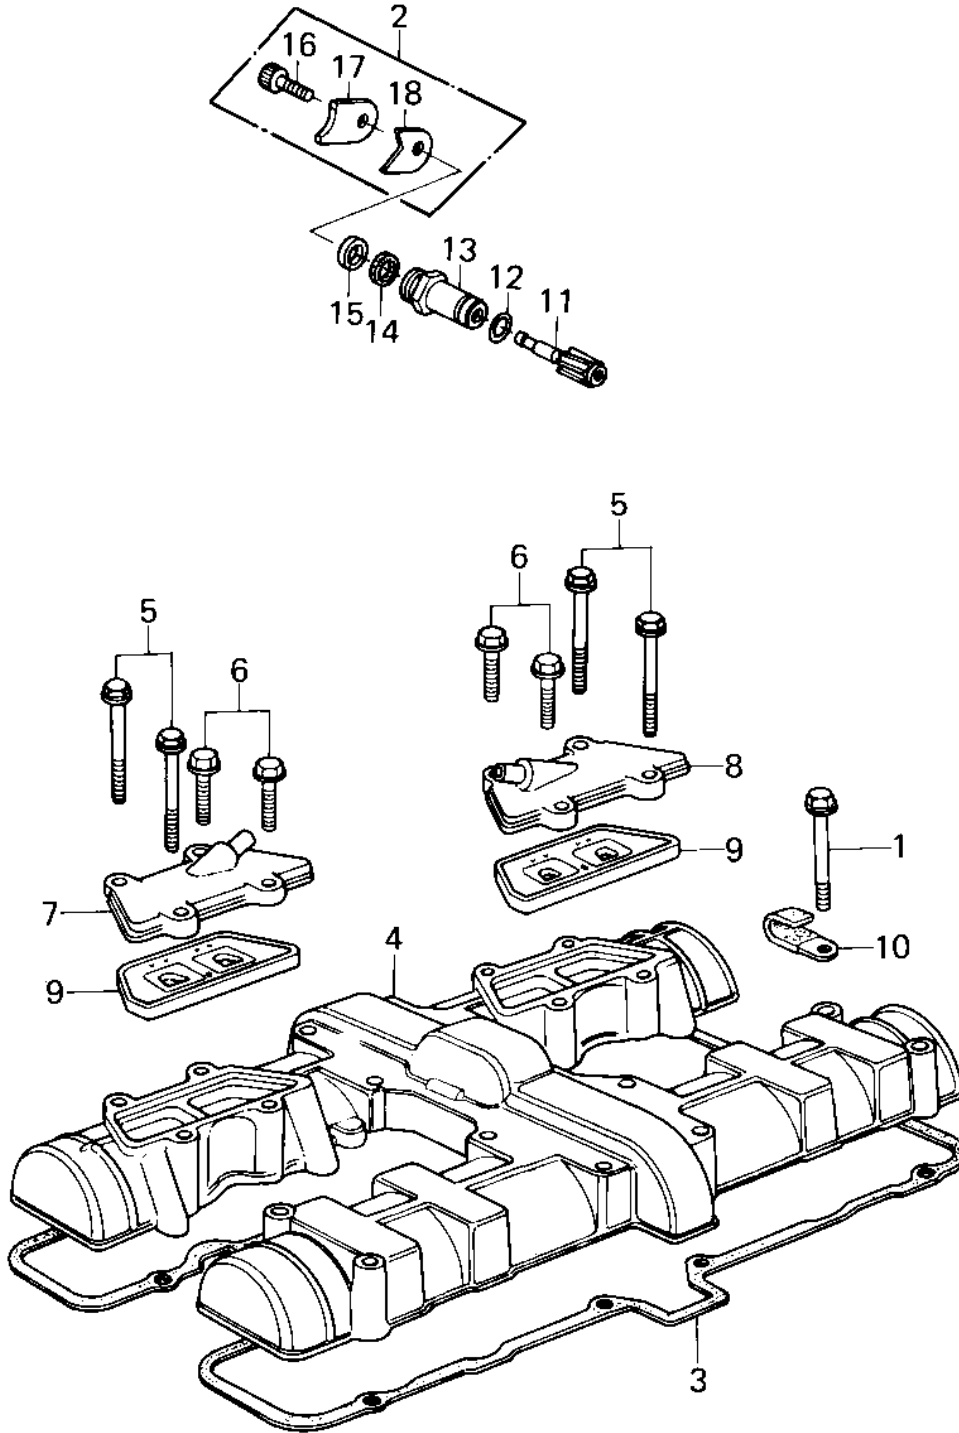

# 1979 Police 1000 PARTS DIAGRAM

CYLINDER HEAD COVER ('79-'81 C2/C3/C4)

1027-9

# 1979 Police 1000 PARTS LIST

## CYLINDER HEAD COVER ('79-'81 G2/C3/C4)

ITEM NAME	PART NUMBER	QUANTITY
BOLT,HEX HEAD,6X45 (Ref # 1)	92003-092	12
HOLDER SET,TACHOMETE (Ref # 2)	13091-5001	1
GASKET,CYL HEAD COVE (Ref # 3)	11009-1050	1
COVER,CYLINDER HEAD (Ref # 4)	14025-1127	1
BOLT,HEX HEAD,6X66 (Ref # 5)	92001-1161	4
BOLT,HEX HEAD,6X20 (Ref # 6)	92001-1100	4
CAP ASSY,L.H (Ref # 7)	14075-5006	1
CAP ASSY,R.H (Ref # 8)	14075-5005	1
VALVE ASSY REED (Ref # 9)	12021-1003	2
CLAMP,WIRING HARNESS (Ref # 10)	21126-008	2
GEAR,TACHOMETER,10T (Ref # 11)	13223-011	1
RING-O,10MM (Ref # 12)	92055-1149	1
GUIDE,TACHOMETER GEA (Ref # 13)	92087-010	1
OIL SEAL (Ref # 14)	92050-075	1
GASKET,TACHOMETER GE (Ref # 15)	92065-103	1
BOLT,6X14 (Ref # 16)	120P0614	1
HOLDER,TACHOMETER2.3 (Ref # 17)	13091-1008	1
HOLDER,TACHOMETR,3.2 (Ref # 18)	13091-1009	1