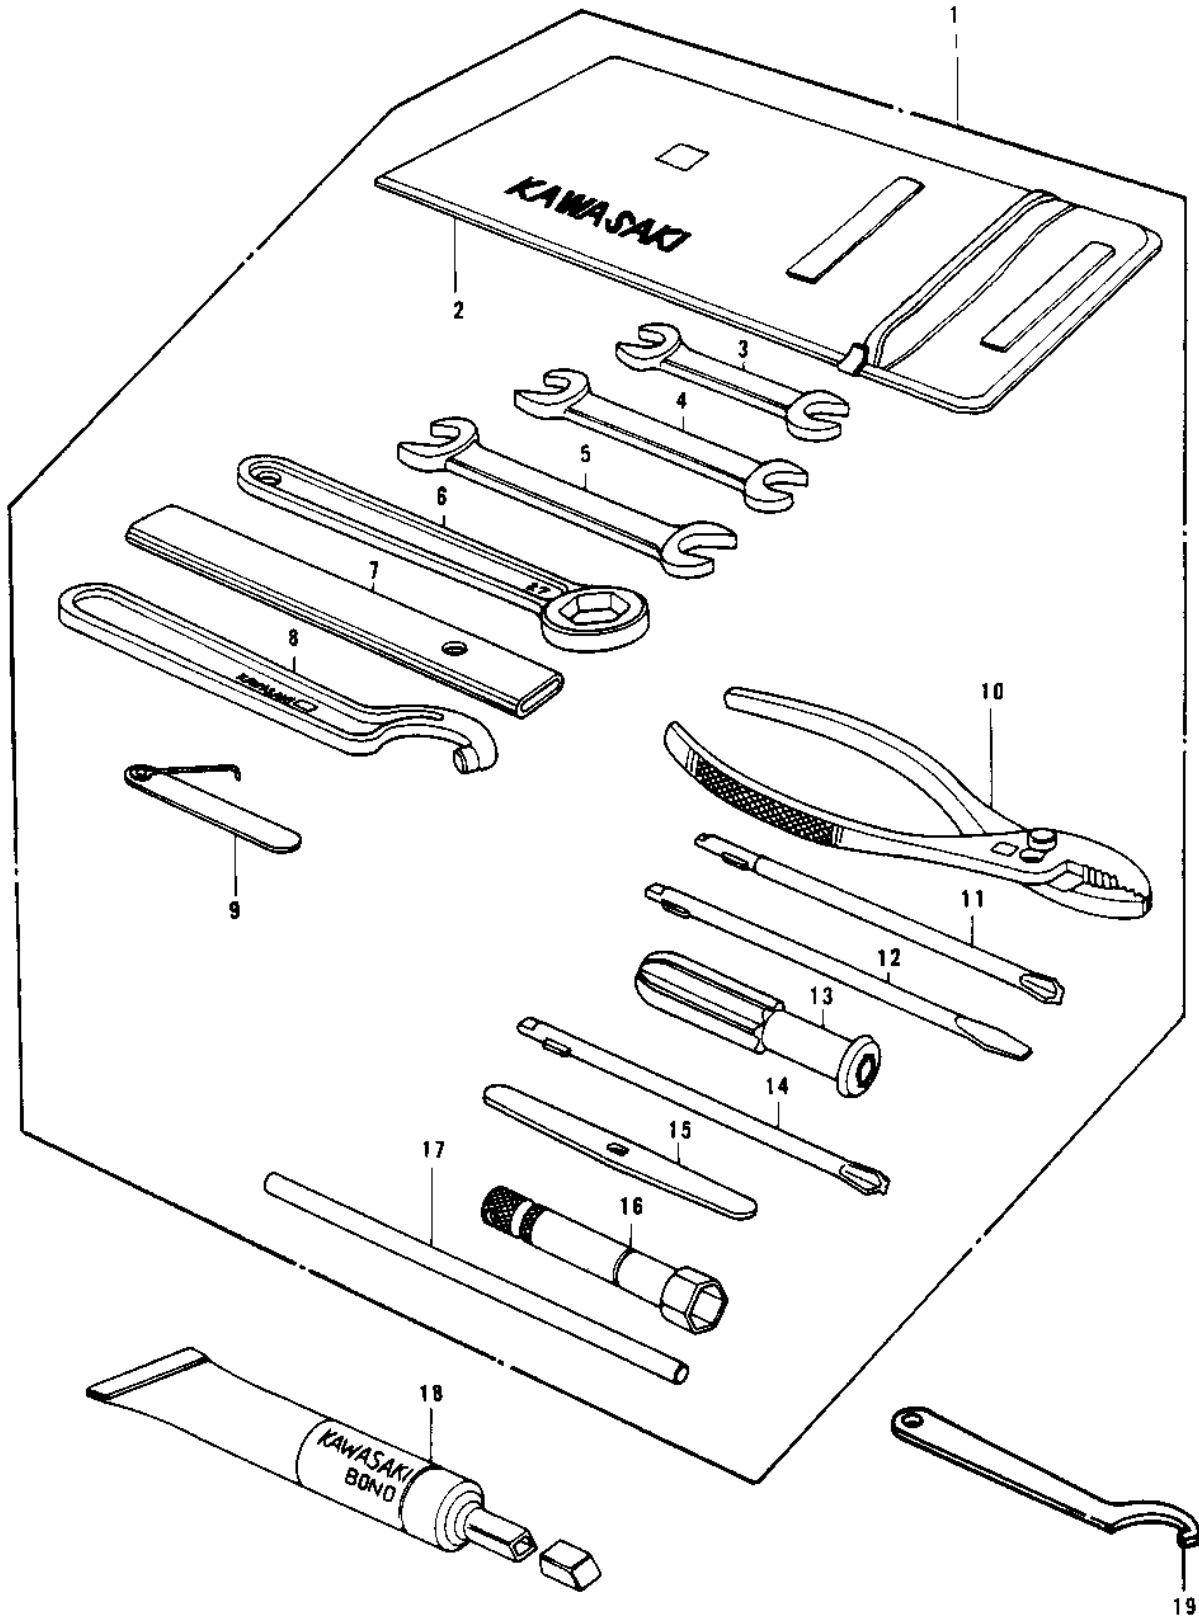

1978 Police 1000 PARTS DIAGRAM

OWNER TOOLS (78 C1/C1A)

1978 Police 1000 PARTS LIST

OWNER TOOLS (78 C1/C1A)

ITEM NAME	PART NUMBER	QUANTITY
TOOL KIT (Ref # 1)	56007-049	1
BAG,TOOL (Ref # 2)	56008-006	1
WRENCH,OPEN,8X10 (Ref # 3)	92126-001	1
WRENCH,OPEN END,12X13 (Ref # 4)	92126-002	1
TOOL-WRENCH,OPEN END, (Ref # 5)	92126-003	1
TOOL-WRENCH,BOX END,2 (Ref # 6)	92109-009	1
TOOL-WRENCH,BOX END,2 (Ref # 7)	92111-004	1
(Ref # 8)	92108-007	1
GAUGE,THICKENSS (Ref # 9)	92128-001	1
PLIERS,160MM (Ref # 10)	92112-003	1
TOOL-DRIVER (Ref # 11)	92107-006	1
(Ref # 12)	92107-007	1
(Ref # 13)	92106-004	1
(Ref # 14)	92107-008	1
LEVER,SCREW DRIVER (Ref # 15)	92111-006	1
WRENCH,SPARK PLUG (Ref # 16)	92108-008	1
BAR,SPARK PLUG WRENCH (Ref # 17)	92111-005	1
LIQUID GASKET (Ref # 18)	92104-002	TU
ADJUSTER,REAR SHOCK (Ref # 19)	92108-014	1