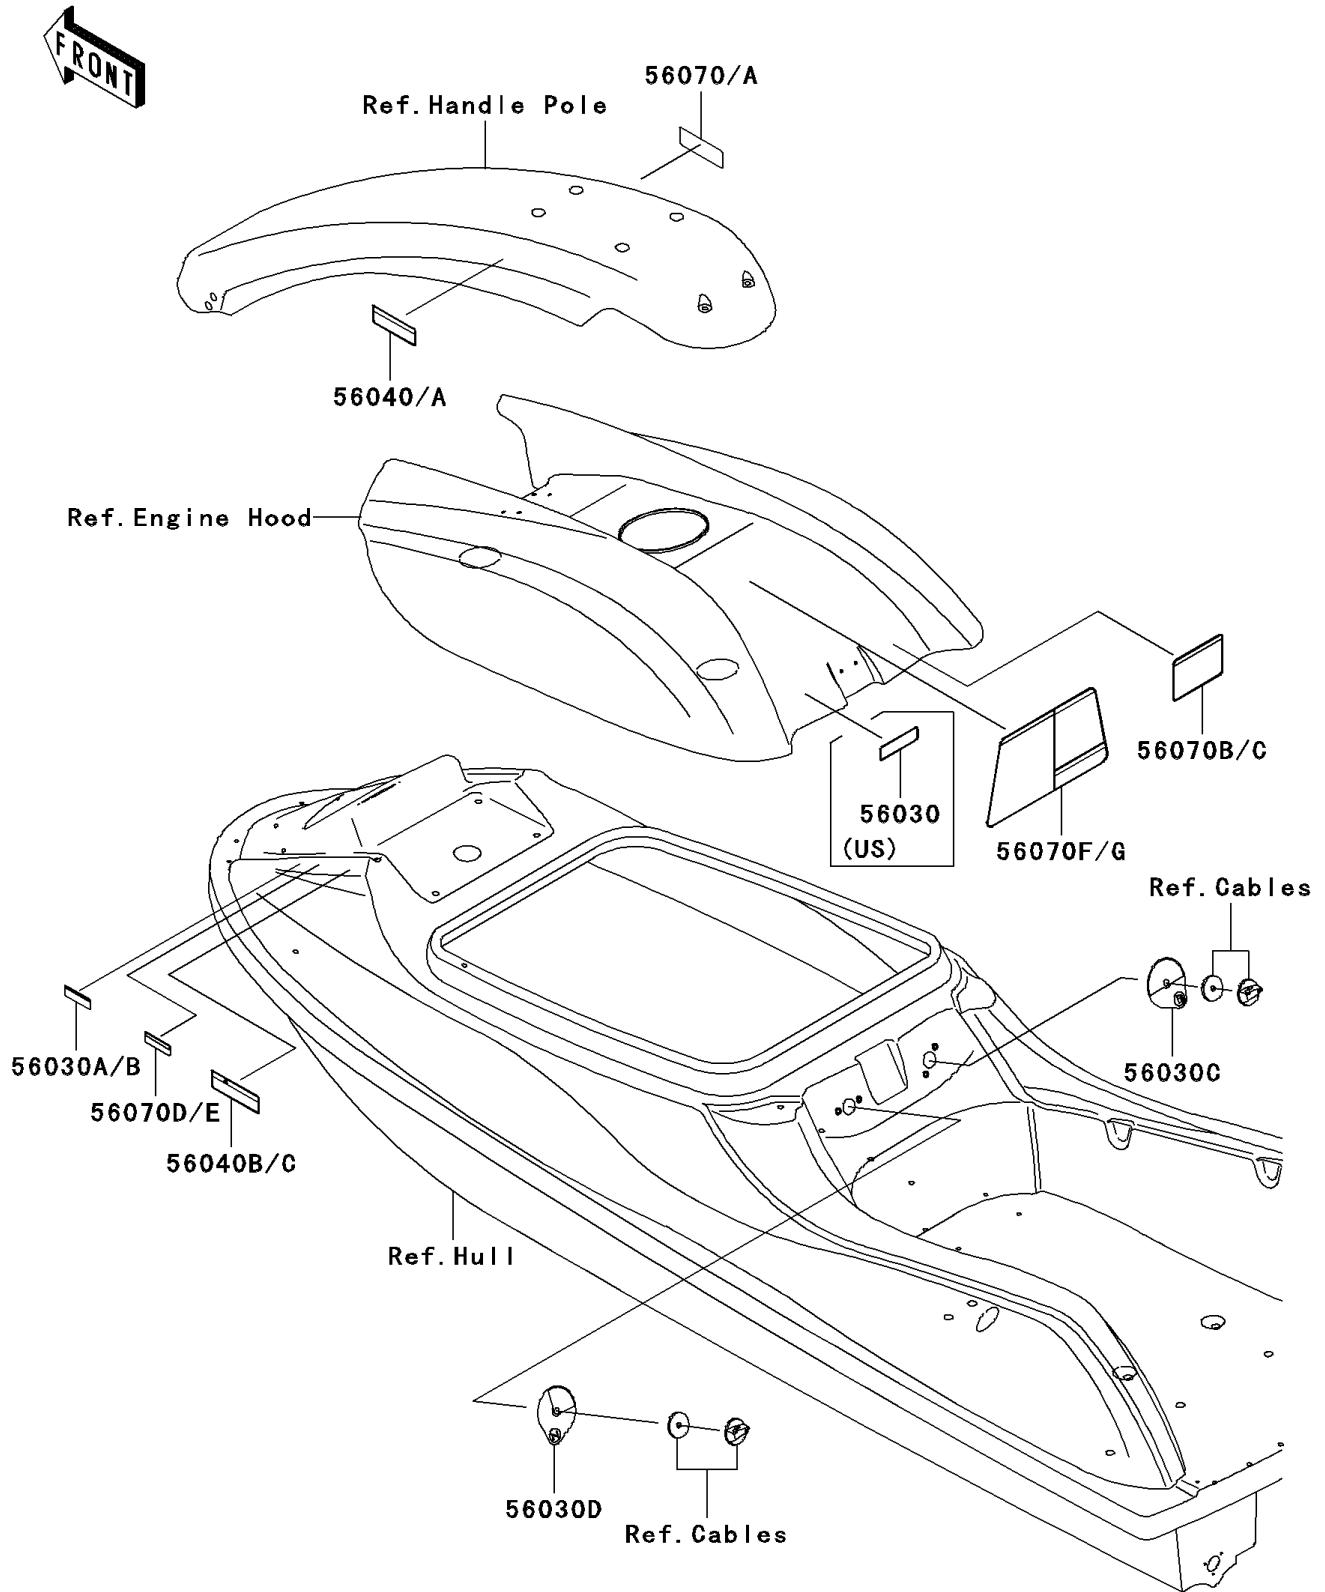

2005 800 SX-R PARTS DIAGRAM

Labels

F3183

2005 800 SX-R PARTS LIST

Labels

ITEM NAME	PART NUMBER	QUANTITY
LABEL,OIL RECOMMENDED (Ref # 56030B)	56030-3852	1
LABEL,FUEL (Ref # 56030C)	56030-3856	1
LABEL,CHOKE (Ref # 56030D)	56030-3857	1
LABEL-WARNING,CAUTION SAFETY (Ref # 56040)	56040-3944	1
LABEL-WARNING,GASOLINE (Ref # 56040B)	56040-3972	1
LABEL-WARNING,CAUTION SAFETY (Ref # 56070)	56070-3723	1
LABEL-WARNING,CAUTION SAFETY (Ref # 56070B)	56070-3834	1
LABEL-WARNING,MIX RATIO (Ref # 56070D)	56070-3857	1
LABEL-WARNING,IMPORTANT SAFETY (Ref # 56070F)	56070-3976	1
LABEL,FIRE EXTINGUISHER (Ref # 56030)	56030-3755	1
LABEL,OIL RECOMMENDED(FRENCH) (Ref # 56030A)	56030-3765	1
LABEL-WARNING,CAUTION SAFETY (Ref # 56040A)	56040-3952	1
LABEL,GASOLINE(FRENCH) (Ref # 56040C)	56040-3978	1
LABEL,CAUTION SAFETY(FRENCH) (Ref # 56070A)	56070-3725	1
LABEL-WARNING,CAUTION SAFETY (Ref # 56070C)	56070-3836	1
LABEL-WARNING,MIX RATIO(FRENCH (Ref # 56070E)	56070-3858	1
LABEL-WARNING,IMPORTANT SAFETY (Ref # 56070G)	56070-3977	1