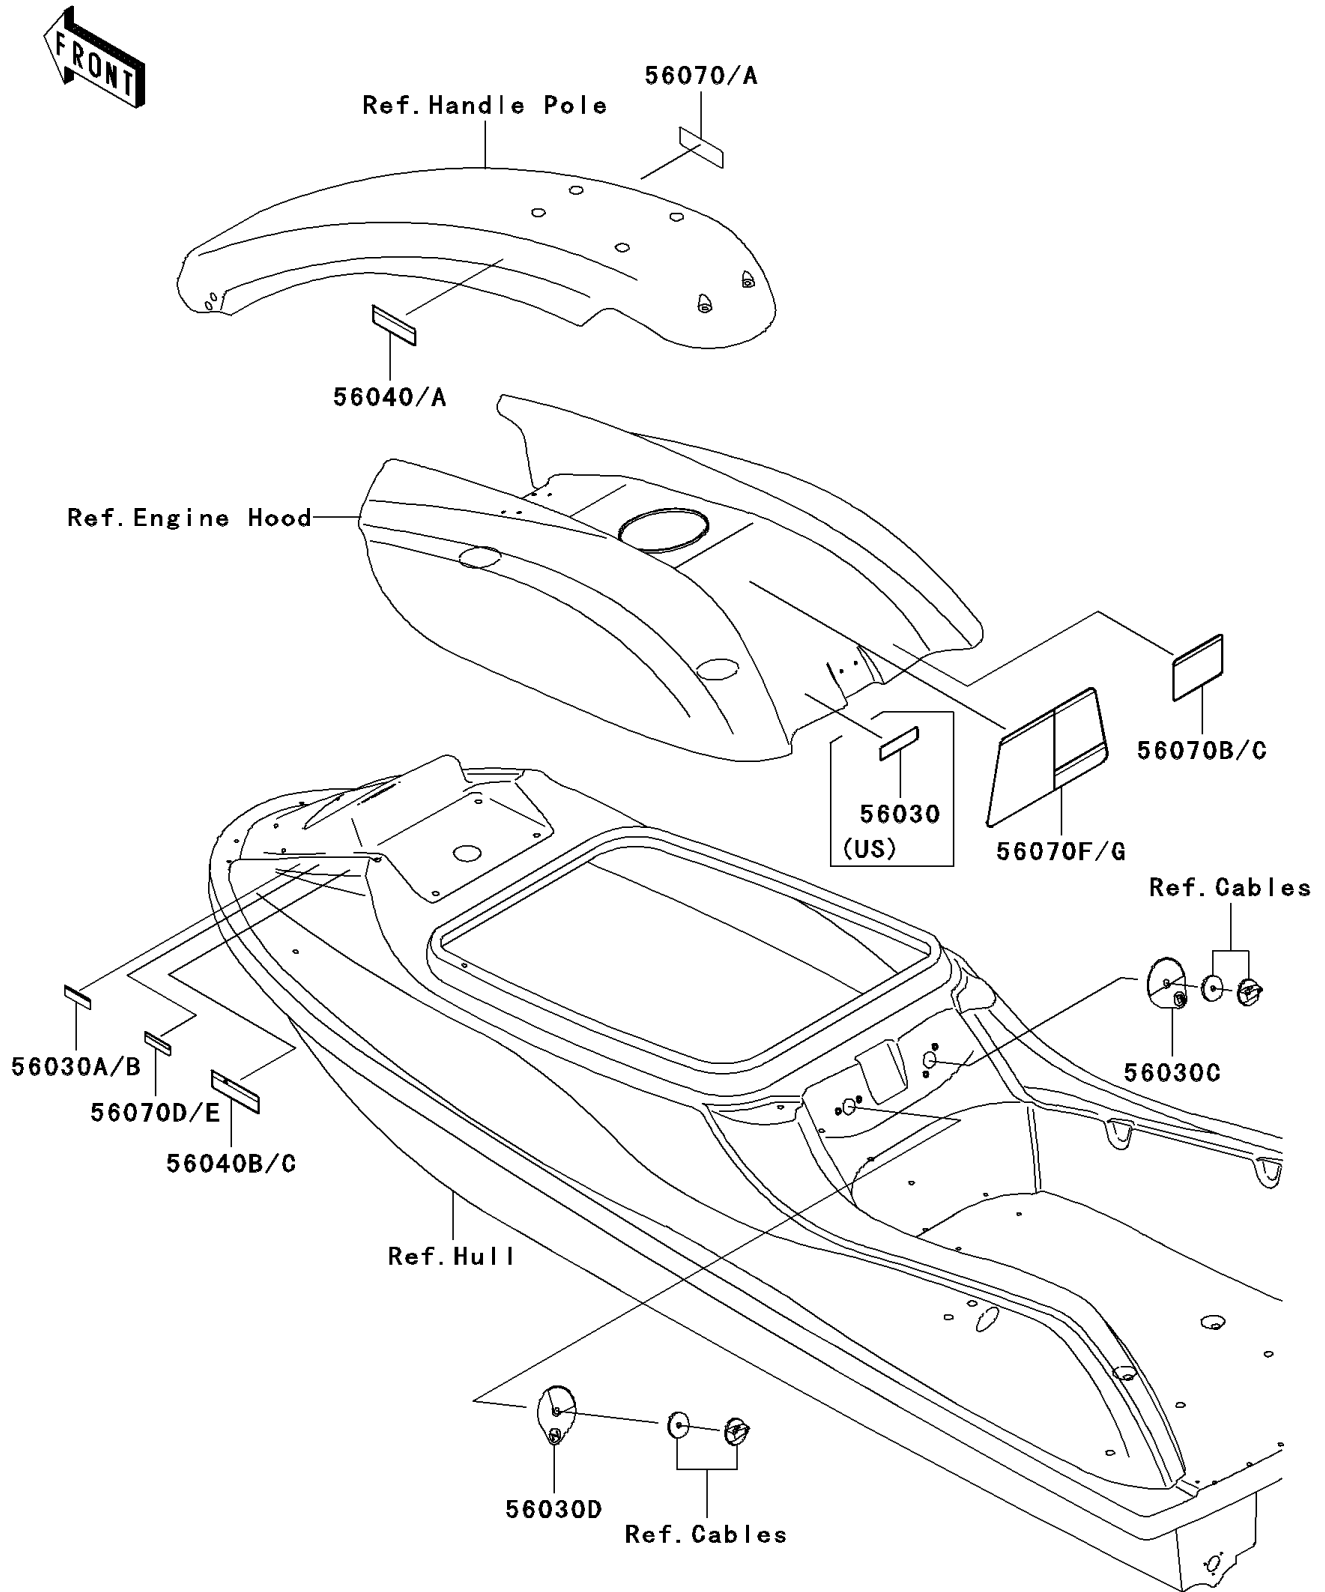

## 2003 800 SX-R PARTS DIAGRAM

Labels

F3183

## 2003 800 SX-R PARTS LIST

Labels

ITEM NAME	PART NUMBER	QUANTITY
LABEL,OIL RECOMMENDED (Ref # 56030B)	56030-3852	1
LABEL,FUEL (Ref # 56030C)	56030-3856	1
LABEL,CHOKE (Ref # 56030D)	56030-3857	1
LABEL-WARNING,CAUTION SAFETY (Ref # 56040)	56040-3944	1
LABEL-WARNING,GASOLINE (Ref # 56040B)	56040-3972	1
LABEL-WARNING,CAUTION SAFETY (Ref # 56070)	56070-3723	1
LABEL-WARNING,CAUTION SAFETY (Ref # 56070B)	56070-3834	1
LABEL-WARNING,MIX RATIO (Ref # 56070D)	56070-3857	1
LABEL-WARNING,IMPORTANT SAFETY (Ref # 56070F)	56070-3976	1
LABEL,FIRE EXTINGUISHER (Ref # 56030)	56030-3755	1
LABEL,OIL RECOMMENDED(FRENCH) (Ref # 56030A)	56030-3765	1
LABEL-WARNING,CAUTION SAFETY (Ref # 56040A)	56040-3952	1
LABEL,GASOLINE(FRENCH) (Ref # 56040C)	56040-3978	1
LABEL,CAUTION SAFETY(FRENCH) (Ref # 56070A)	56070-3725	1
LABEL-WARNING,CAUTION SAFETY (Ref # 56070C)	56070-3836	1
LABEL-WARNING,MIX RATIO(FRENCH (Ref # 56070E)	56070-3858	1
LABEL-WARNING,IMPORTANT SAFETY (Ref # 56070G)	56070-3977	1