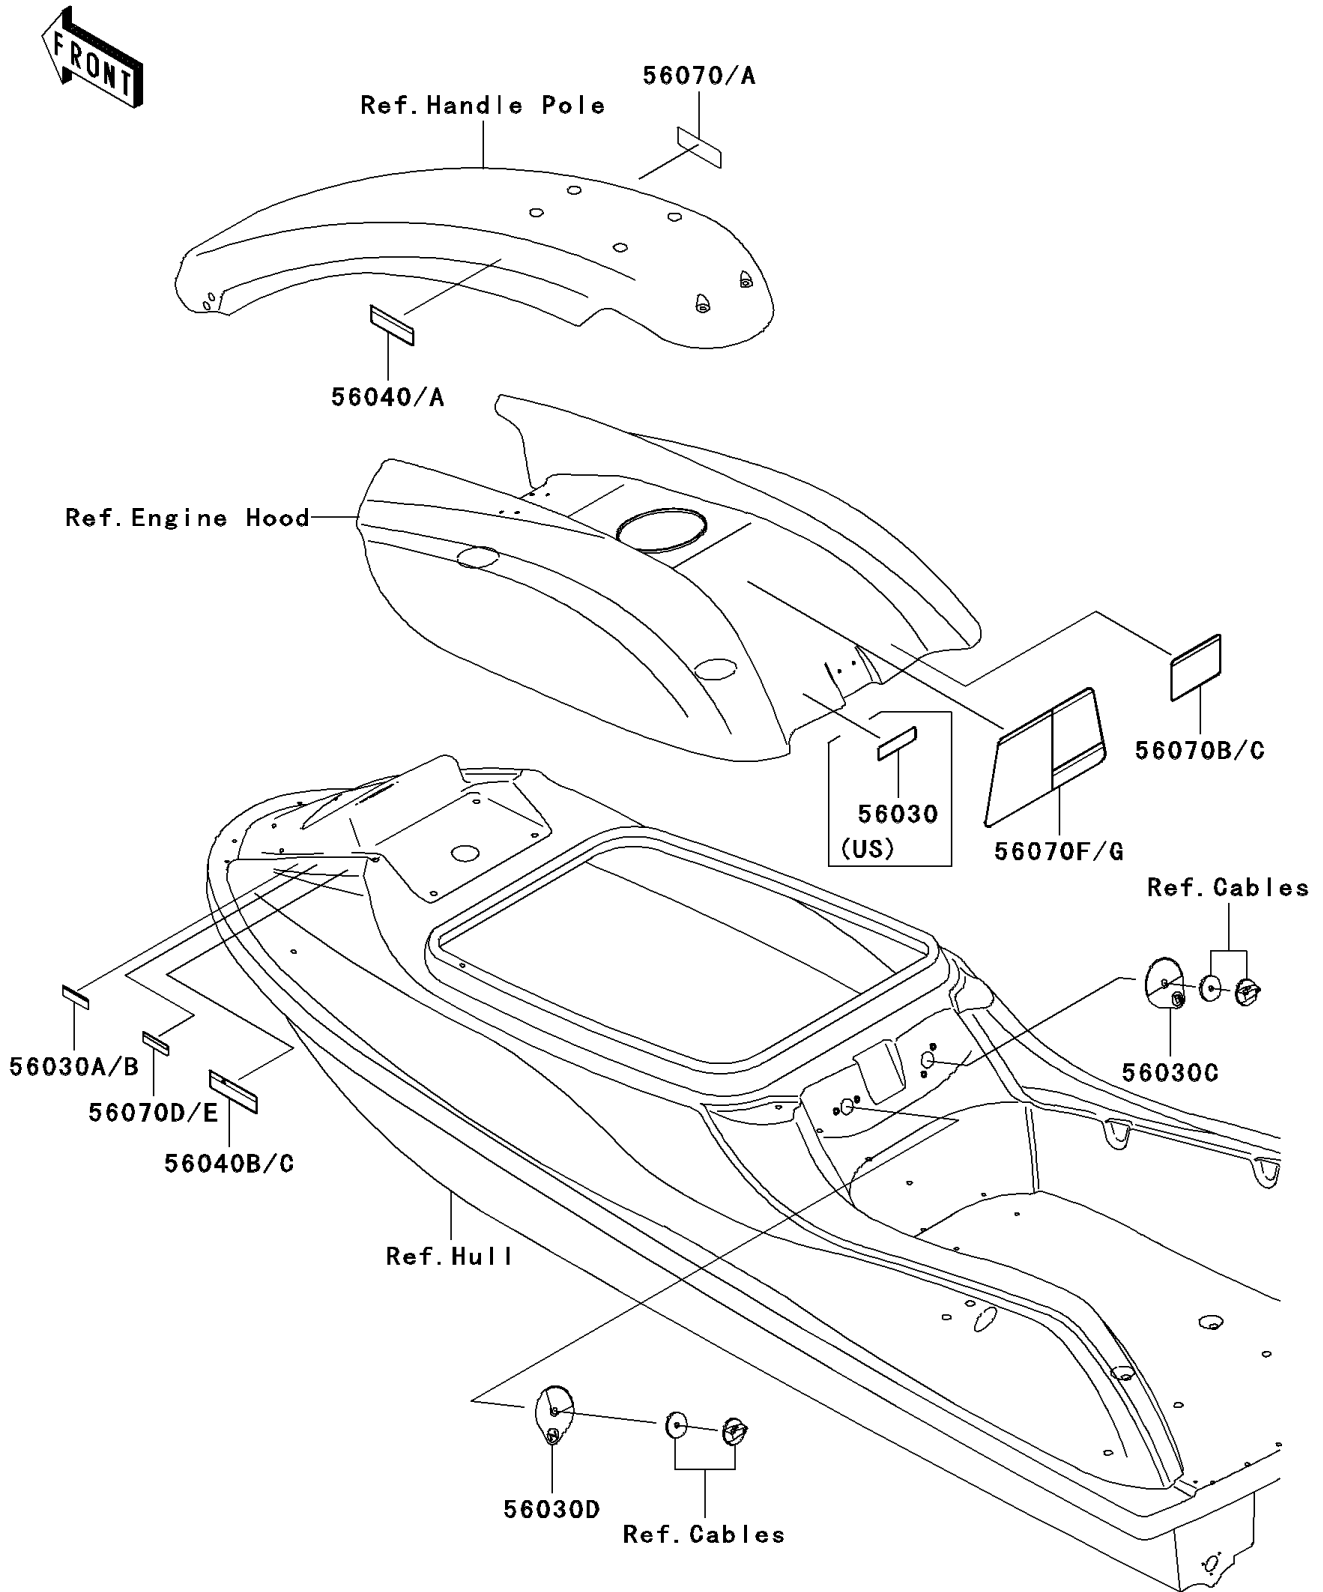

2003 800 SX-R PARTS DIAGRAM

Labels

F3183

2003 800 SX-R PARTS LIST

Labels

ITEM NAME	PART NUMBER	QUANTITY
LABEL,OIL RECOMMENDED (Ref # 56030B)	56030-3852	1
LABEL,FUEL (Ref # 56030C)	56030-3856	1
LABEL,CHOKE (Ref # 56030D)	56030-3857	1
LABEL-WARNING,CAUTION SAFETY (Ref # 56040)	56040-3944	1
LABEL-WARNING,GASOLINE (Ref # 56040B)	56040-3972	1
LABEL-WARNING,CAUTION SAFETY (Ref # 56070)	56070-3723	1
LABEL-WARNING,CAUTION SAFETY (Ref # 56070B)	56070-3834	1
LABEL-WARNING,MIX RATIO (Ref # 56070D)	56070-3857	1
LABEL-WARNING,IMPORTANT SAFETY (Ref # 56070F)	56070-3976	1
LABEL,FIRE EXTINGUISHER (Ref # 56030)	56030-3755	1
LABEL,OIL RECOMMENDED(FRENCH) (Ref # 56030A)	56030-3765	1
LABEL-WARNING,CAUTION SAFETY (Ref # 56040A)	56040-3952	1
LABEL,GASOLINE(FRENCH) (Ref # 56040C)	56040-3978	1
LABEL,CAUTION SAFETY(FRENCH) (Ref # 56070A)	56070-3725	1
LABEL-WARNING,CAUTION SAFETY (Ref # 56070C)	56070-3836	1
LABEL-WARNING,MIX RATIO(FRENCH (Ref # 56070E)	56070-3858	1
LABEL-WARNING,IMPORTANT SAFETY (Ref # 56070G)	56070-3977	1