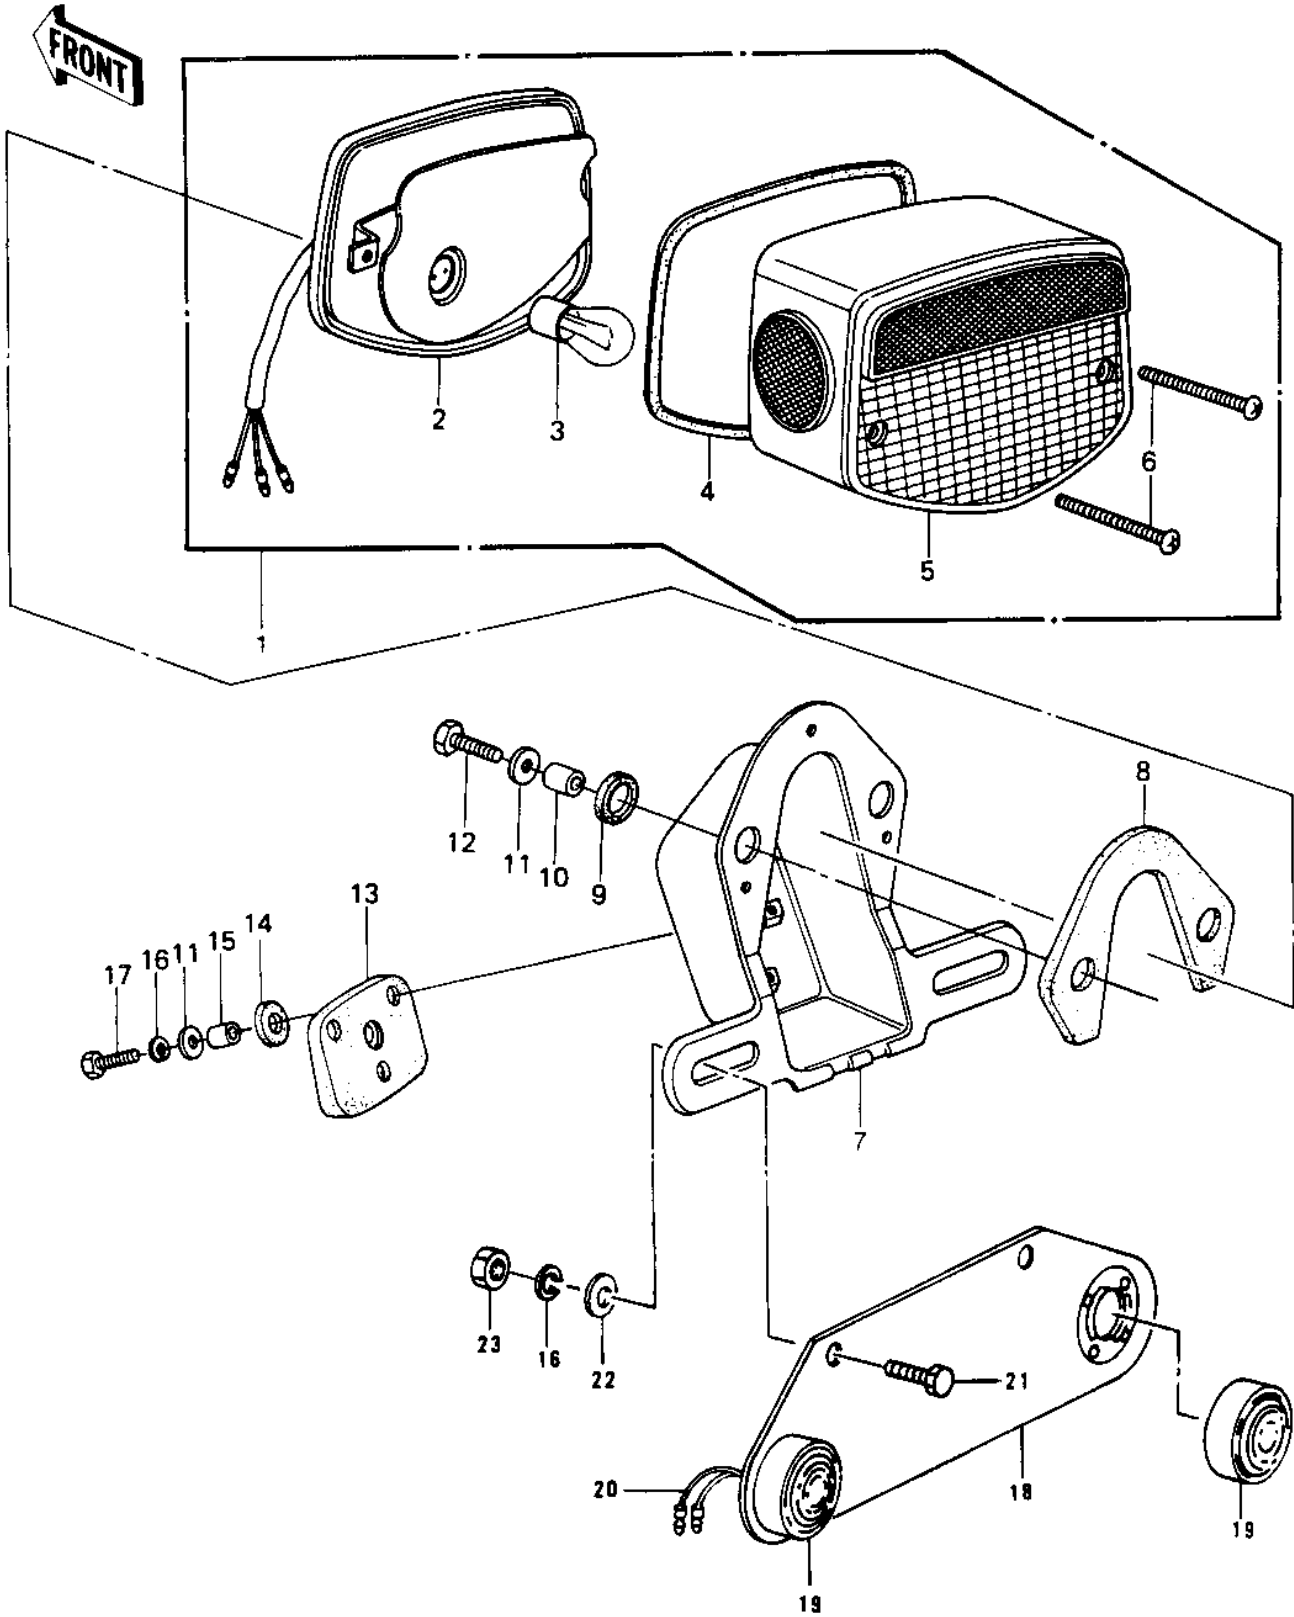

1978 Police 1000 PARTS DIAGRAM

TAILLIGHT ('78 C1/C1A)

1978 Police 1000 PARTS LIST

TAILLIGHT ('78 C1/C1A)

ITEM NAME	PART NUMBER	QUANTITY
TAIL LAMP UNIT (Ref # 1)	23025-064	1
.CASE,TAIL LIGHT (Ref # 2)	23027-041	1
.BULB,12V 32/3CP (Ref # 3)	92069-059	1
.GASKET,TAIL LENS (Ref # 4)	23028-021	1
.LENS,TAIL LAMP (Ref # 5)	23026-034	1
.SCREW-PAN-CROS (Ref # 6)	220R0460	2
BKT,LICENSE PLATE (Ref # 7)	23036-046	1
DAMPER RUBBER (Ref # 8)	23066-023	1
DAMPER RUBBER (Ref # 9)	23066-020	2
COLLAR,6.8X10X8.5 (Ref # 10)	92027-129	2
WASHER 6.5X20X1.6T (Ref # 11)	92022-125	5
BOLT 6X22 (Ref # 12)	112B0622	2
DAMPER RUBBER,RR FEN (Ref # 13)	35039-004	1
DAMPER RUBBER,RR FEN (Ref # 14)	92075-121	3
COLLAR 6.8X10X14.5 (Ref # 15)	92027-156	3
WASHER SPRING 6MM (Ref # 16)	461F0600	3
BOLT-UPSET (Ref # 17)	112G0625	3
BRACKET,LICENSE PLAT (Ref # 18)	23062-1002	1
TAIL LIGHT,ID, BLUE (Ref # 19)	23065-003	2
TAIL LIGHT,ID, RED (Ref # 19)	23065-004	(2
TAIL LIGHT,ID, AMBER (Ref # 19)	23065-005	(2
WIRE,CONNECT ID LITE (Ref # 20)	26001-4001	2
BOLT-UPSET,6X20 (Ref # 21)	112G0620	2
WASHER PLAIN (Ref # 22)	92022-024	2
NUT 6MM (Ref # 23)	311B0600	2