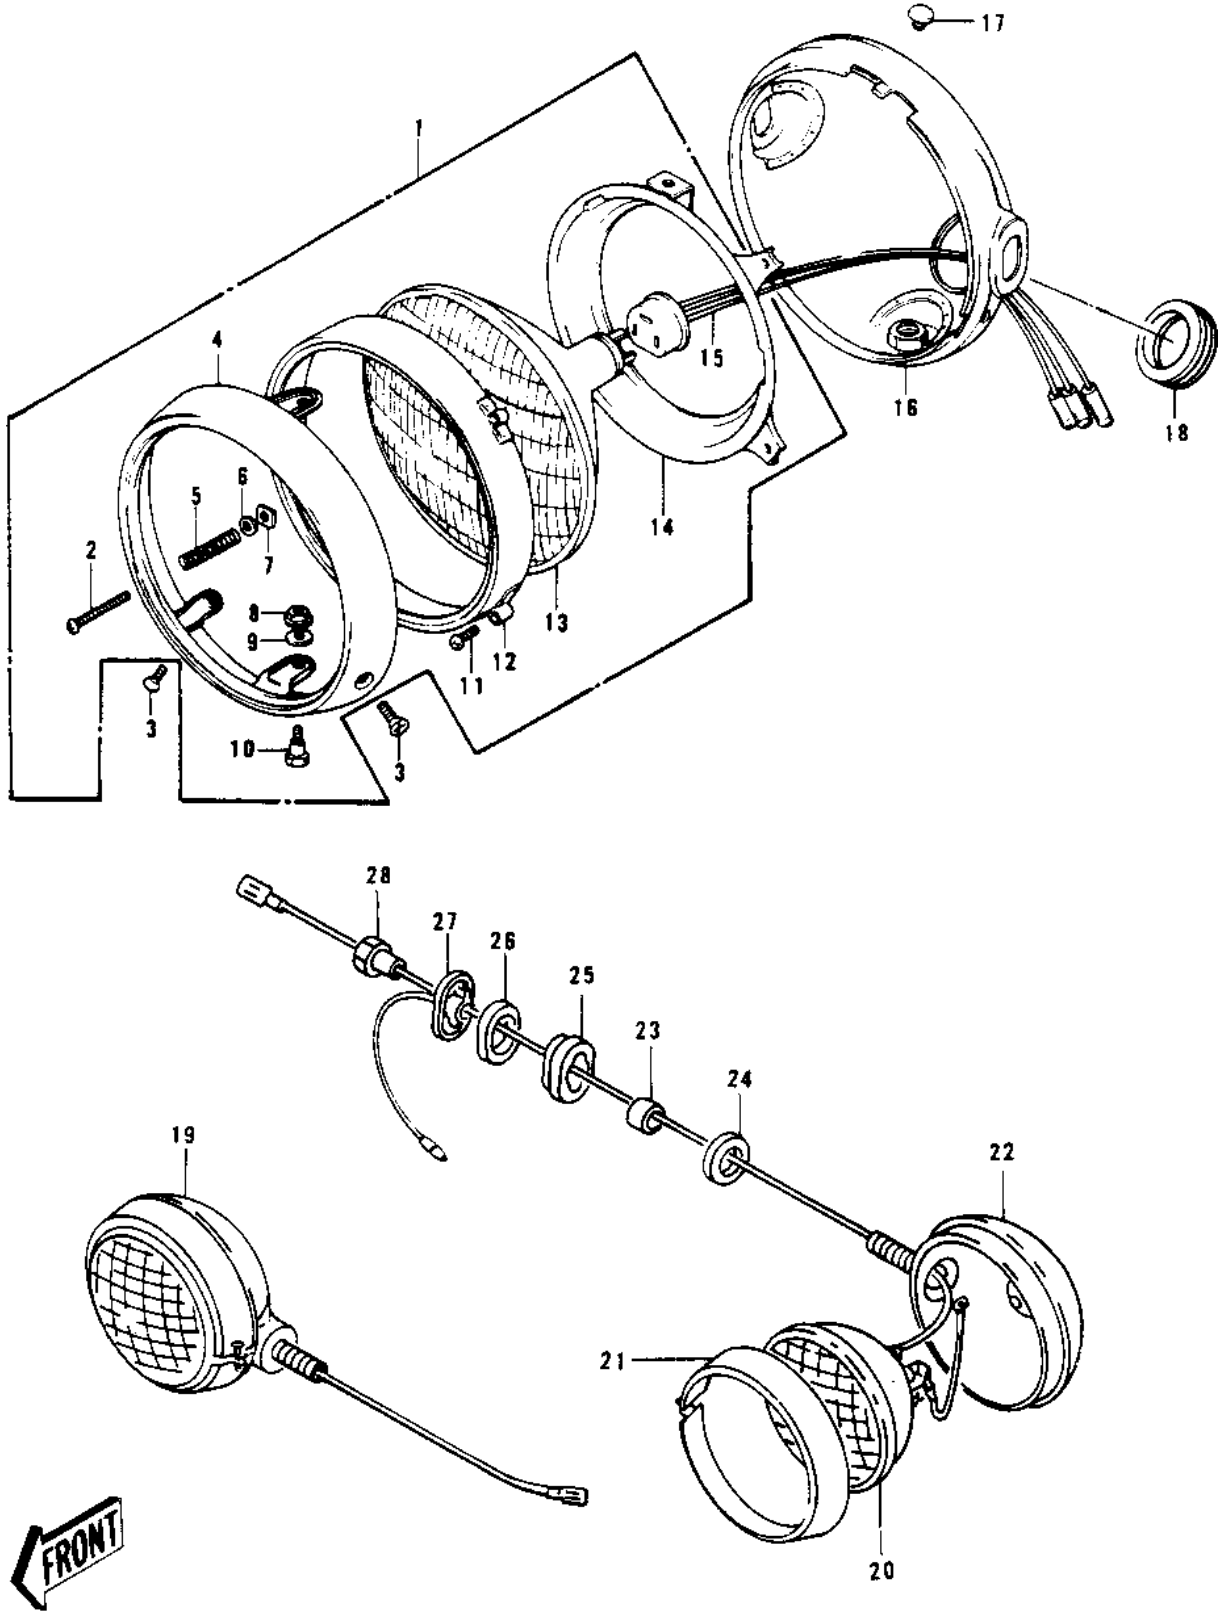

# 1978 Police 1000 PARTS DIAGRAM

HEADLIGHT/PURSUITLIGHTS (78 C1/C1A)

# 1978 Police 1000 PARTS LIST

## HEADLIGHT/PURSUITLIGHTS ('78 C1/C1A)

ITEM NAME	PART NUMBER	QUANTITY
LAMP UNIT,HEAD (Ref # 1)	23003-017	1
LAMP UNIT,HEAD (Ref # 1)	23004-1009	1
SCREW FORCUS ADJUST (Ref # 2)	23019-021	1
SCREW,PAN HEAD,5X14 (Ref # 3)	23019-022	2
RIM,HEAD LAMP (Ref # 4)	23006-038	1
SPRING FOCUS ADJUST (Ref # 5)	23014-005	1
WASHER (Ref # 6)	23021-004	1
NUT,4MM (Ref # 7)	23020-018	1
NUT,HEAD LAMP RIM FI (Ref # 8)	23020-023	2
WASHER-PLAIN,5MM (Ref # 9)	23021-012	2
SCREW-PAN HEAD,5X12 (Ref # 10)	23019-023	2
SCREW PAN HEAD 3X12 (Ref # 11)	220B0312	2
RING,HEAD LAMP MOUNT (Ref # 12)	23072-001	1
SEALD BEAM UNIT (Ref # 13)	23007-041	1
SEALED BEAM UNIT (Ref # 13)	23007-1006	1
RING,HEAD LAMP MOUNT (Ref # 14)	23074-001	1
SOCKET ASSY,HEAD LAM (Ref # 15)	23008-037	1
BODY-COMP-HEAD LAMP (Ref # 16)	23005-1015-21	1
PLUG REAR FENDER RUB (Ref # 17)	92074-006	1
GROMMET (Ref # 18)	92071-1008	1
PURSUIT LITE ASSY,RE (Ref # 19)	23016-1003	2
SEAL BEAM,PRSUT,RED (Ref # 20)	23007-1001	2
SEAL BEAM,PRSUT,BLUE (Ref # 20)	23007-1002	2
SEAL BEAM,PRSUT,AMBE (Ref # 20)	23007-1003	2
RIM,PURSUIT LAMP (Ref # 21)	23006-1001	2
BODY,PURSUIT LAMP (Ref # 22)	28005-1001	2
COLLAR,PURSUIT LAMP (Ref # 23)	92027-1026	2
DAMPER,PURSUIT (Ref # 24)	92075-1016	2
DAMPER RUBBER (Ref # 25)	23066-015	2

## 1978 Police 1000 PARTS LIST

HEADLIGHT/PURSUITLIGHTS (78 C1/C1A)

ITEM NAME	PART NUMBER	QUANTITY
DAMPER RUBBER (Ref # 26)	23066-016	2
COLLAR,PURSUIT LAMP (Ref # 27)	92027-4001	2
NUT,PURSUIT LAMP (Ref # 28)	92015-4001	2