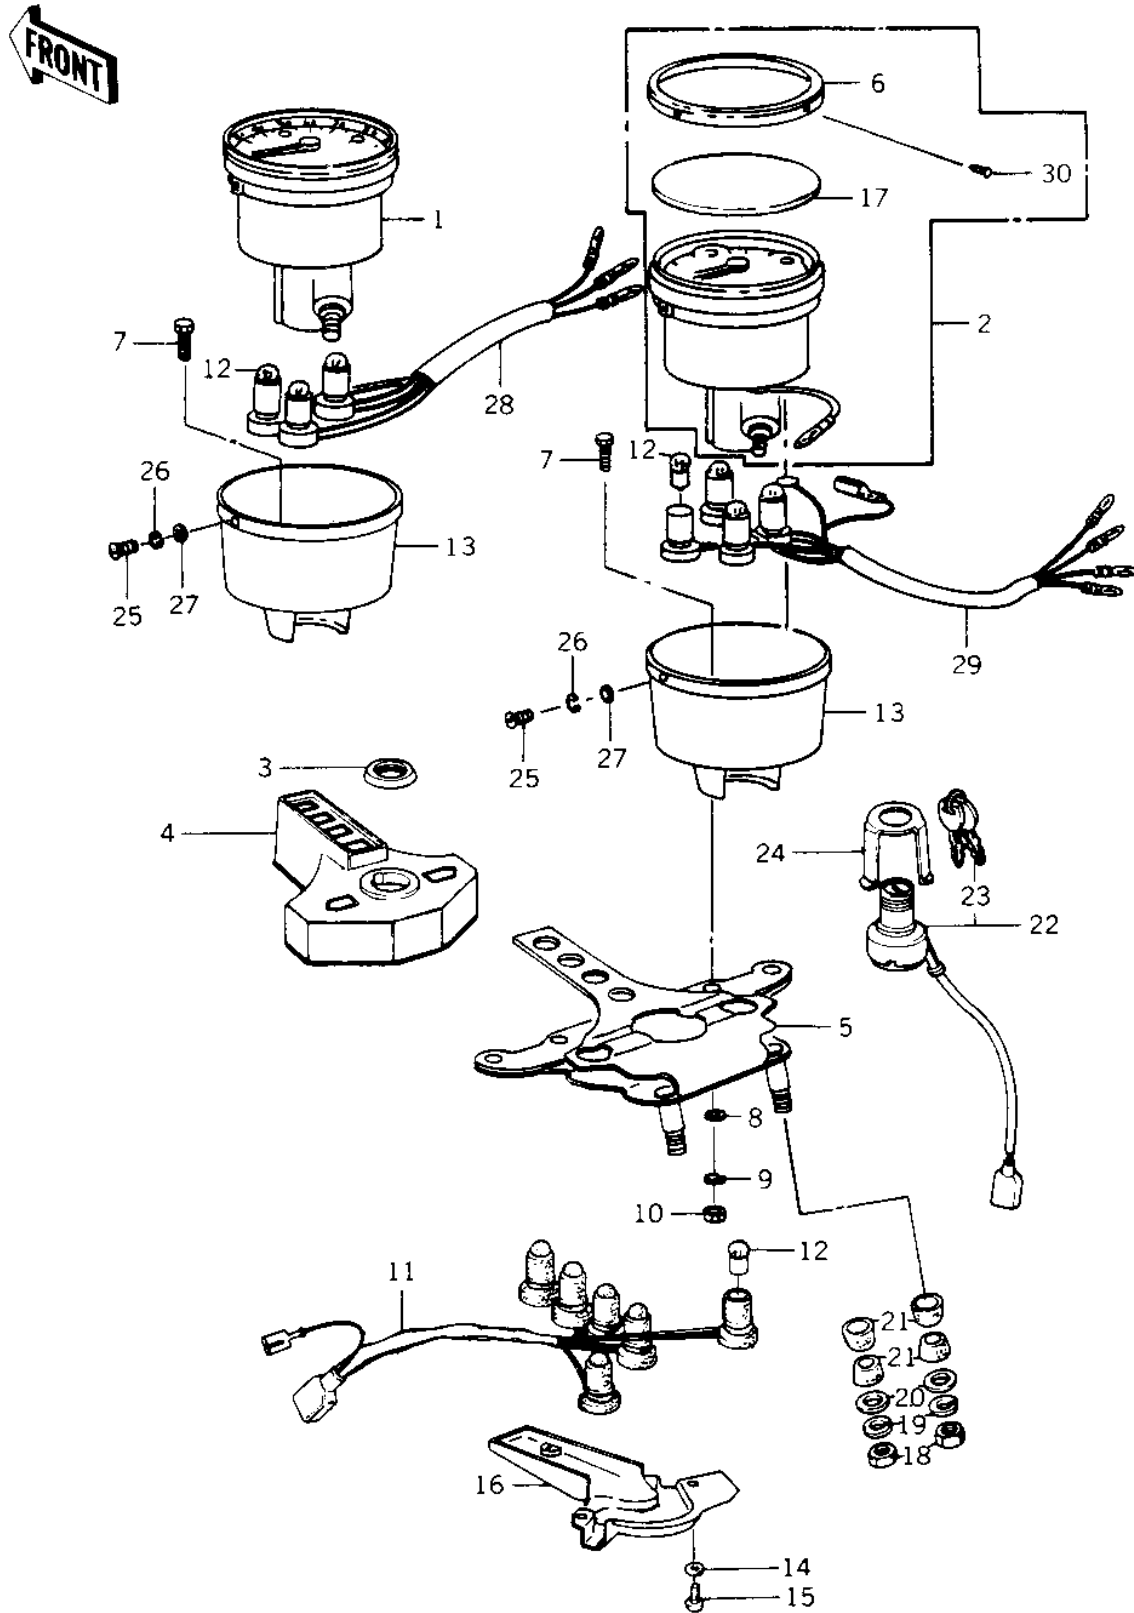

1978 Police 1000 PARTS DIAGRAM

METERS/IGNITION SWITCH (78 C1/C1A)