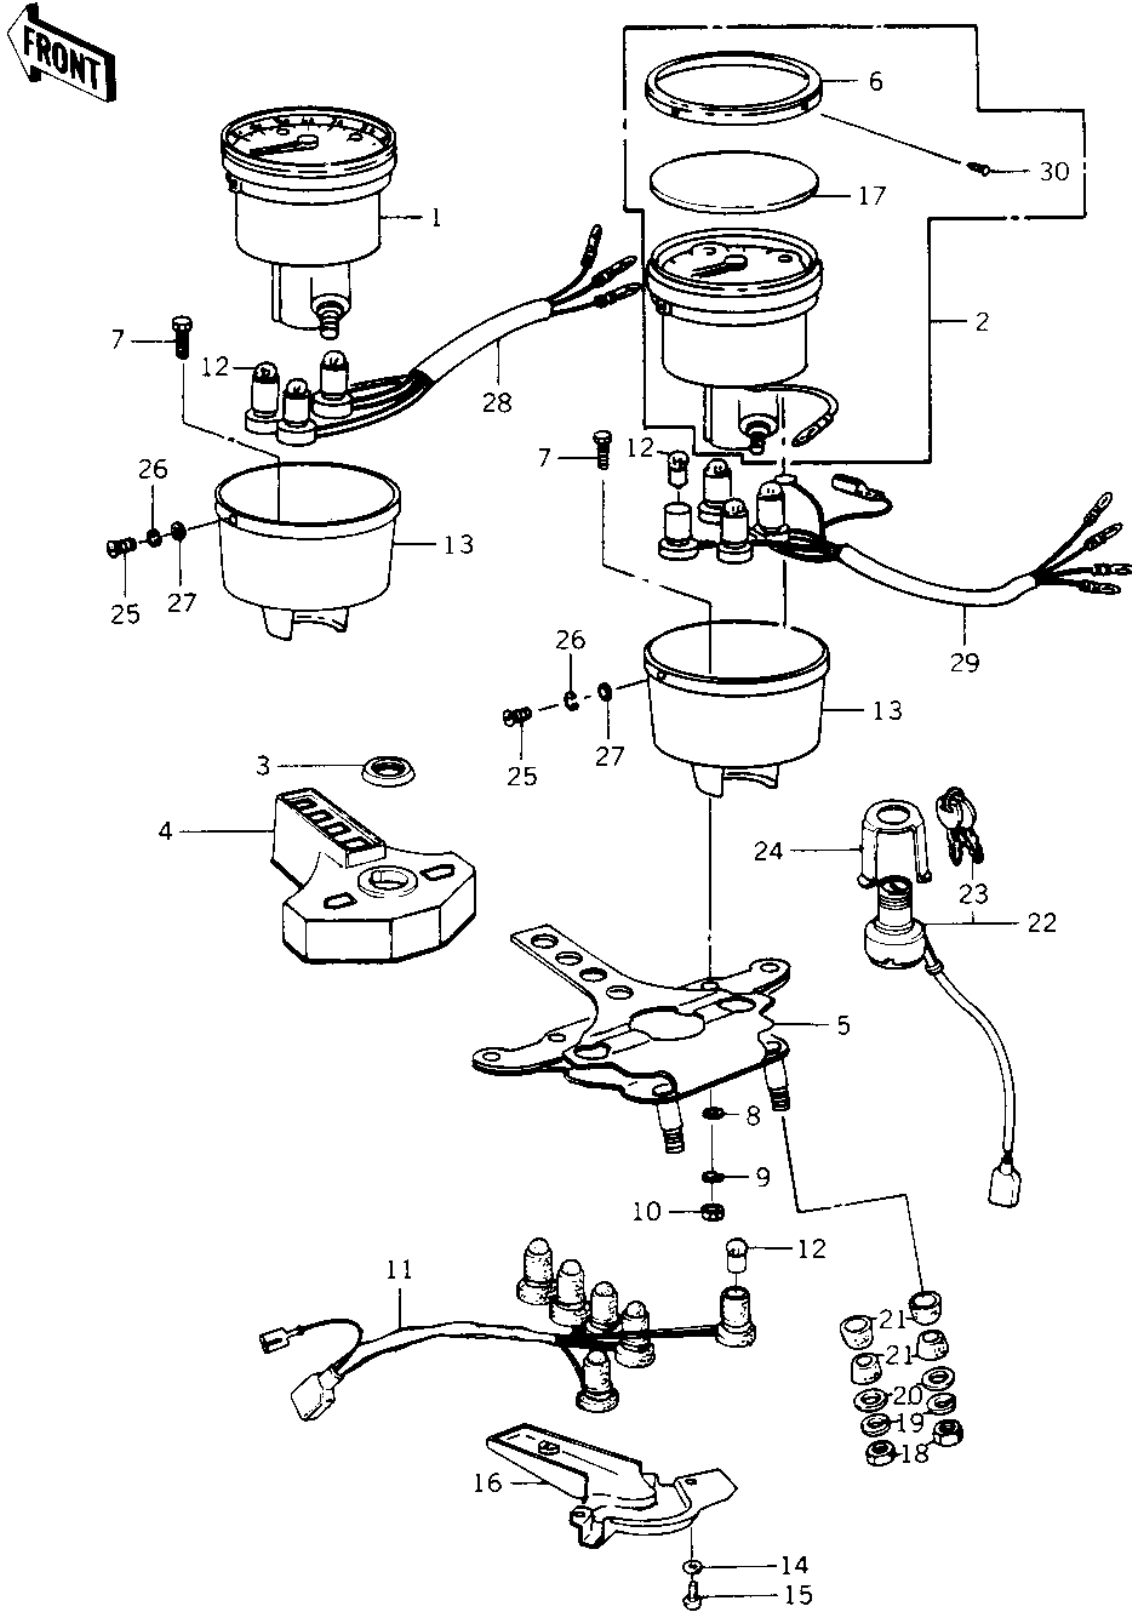

1978 Police 1000 PARTS DIAGRAM

METERS/IGNITION SWITCH ('78 C1/C1A)