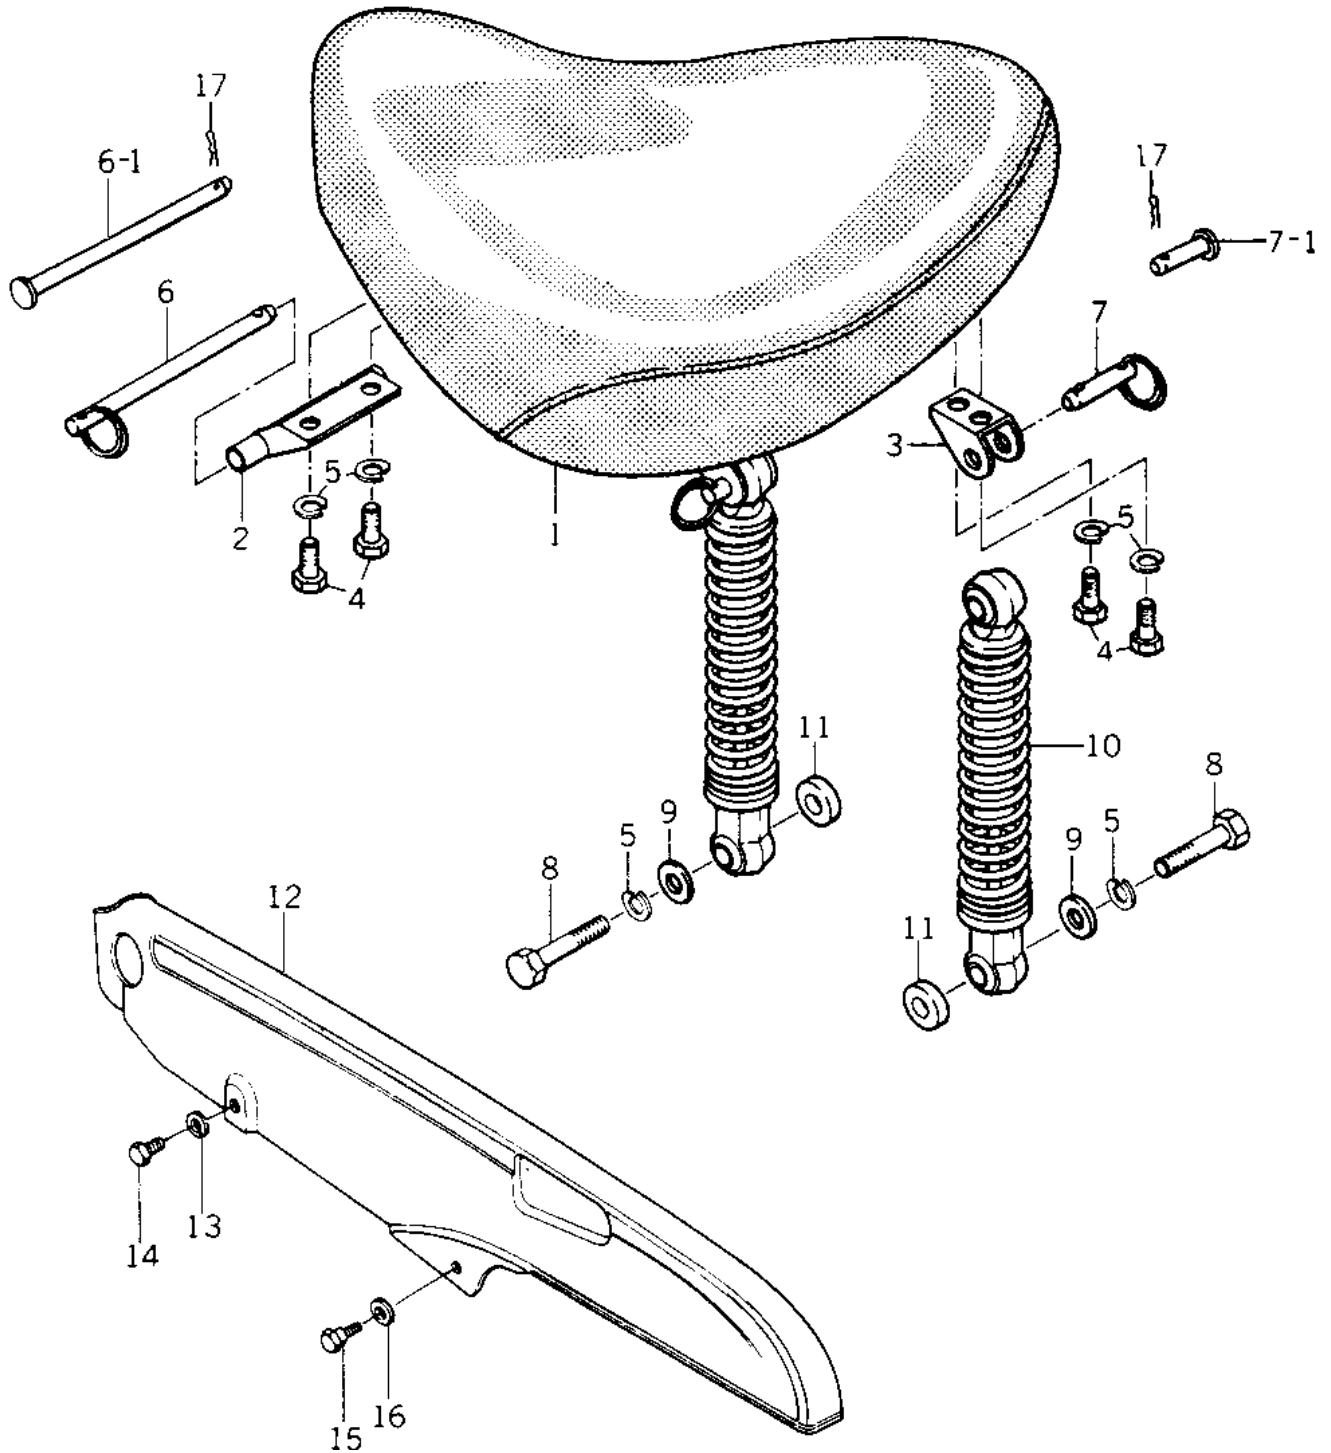

# 1978 Police 1000 PARTS DIAGRAM

SEAT/CHAIN COVER ('78 C1/C1A)

# 1978 Police 1000 PARTS LIST

SEAT/CHAIN COVER ('78 C1/C1A)

ITEM NAME	PART NUMBER	QUANTITY
SEAT ASSY (Ref # 1)	53002-4002	1
BRACKET,SEAT,FRONT (Ref # 2)	32046-1006	1
BRACKET,SEAT,REAR (Ref # 3)	32046-1004	2
BOLT-SMALL-UPSET,8X1 (Ref # 4)	115B0814	6
WASHER SPRING 8MM (Ref # 5)	461F0800	8
PIN (Ref # 6)	92043-4001	1
PIN (Ref # 6-1)	92043-4001	1
PIN,FOOTREST BAR FIT (Ref # 7)	92043-115	2
PIN,FOOTREST BAR FIT (Ref # 7-1)	92043-115	2
BOLT (Ref # 8)	92001-1578	2
WASHER PLAIN 8MM (Ref # 9)	411B0800	2
SHOCK ABSBR RR (Ref # 10)	45014-1007	2
WASHER 8.5X23.5X4.5 (Ref # 11)	92022-218	2
CASE-CHAIN (Ref # 12)	36014-061	1
WASHER 6.5X20X1.6T (Ref # 13)	92022-125	1
BOLT HEX HEAD 6X18 (Ref # 14)	110N0618	1
BOLT,HEAX HEAD,6X14 (Ref # 15)	92001-115	1
WASHER,8.5X20X1.6 (Ref # 16)	92022-1561	1
PIN,SNAP (Ref # 17)	554A0800	3