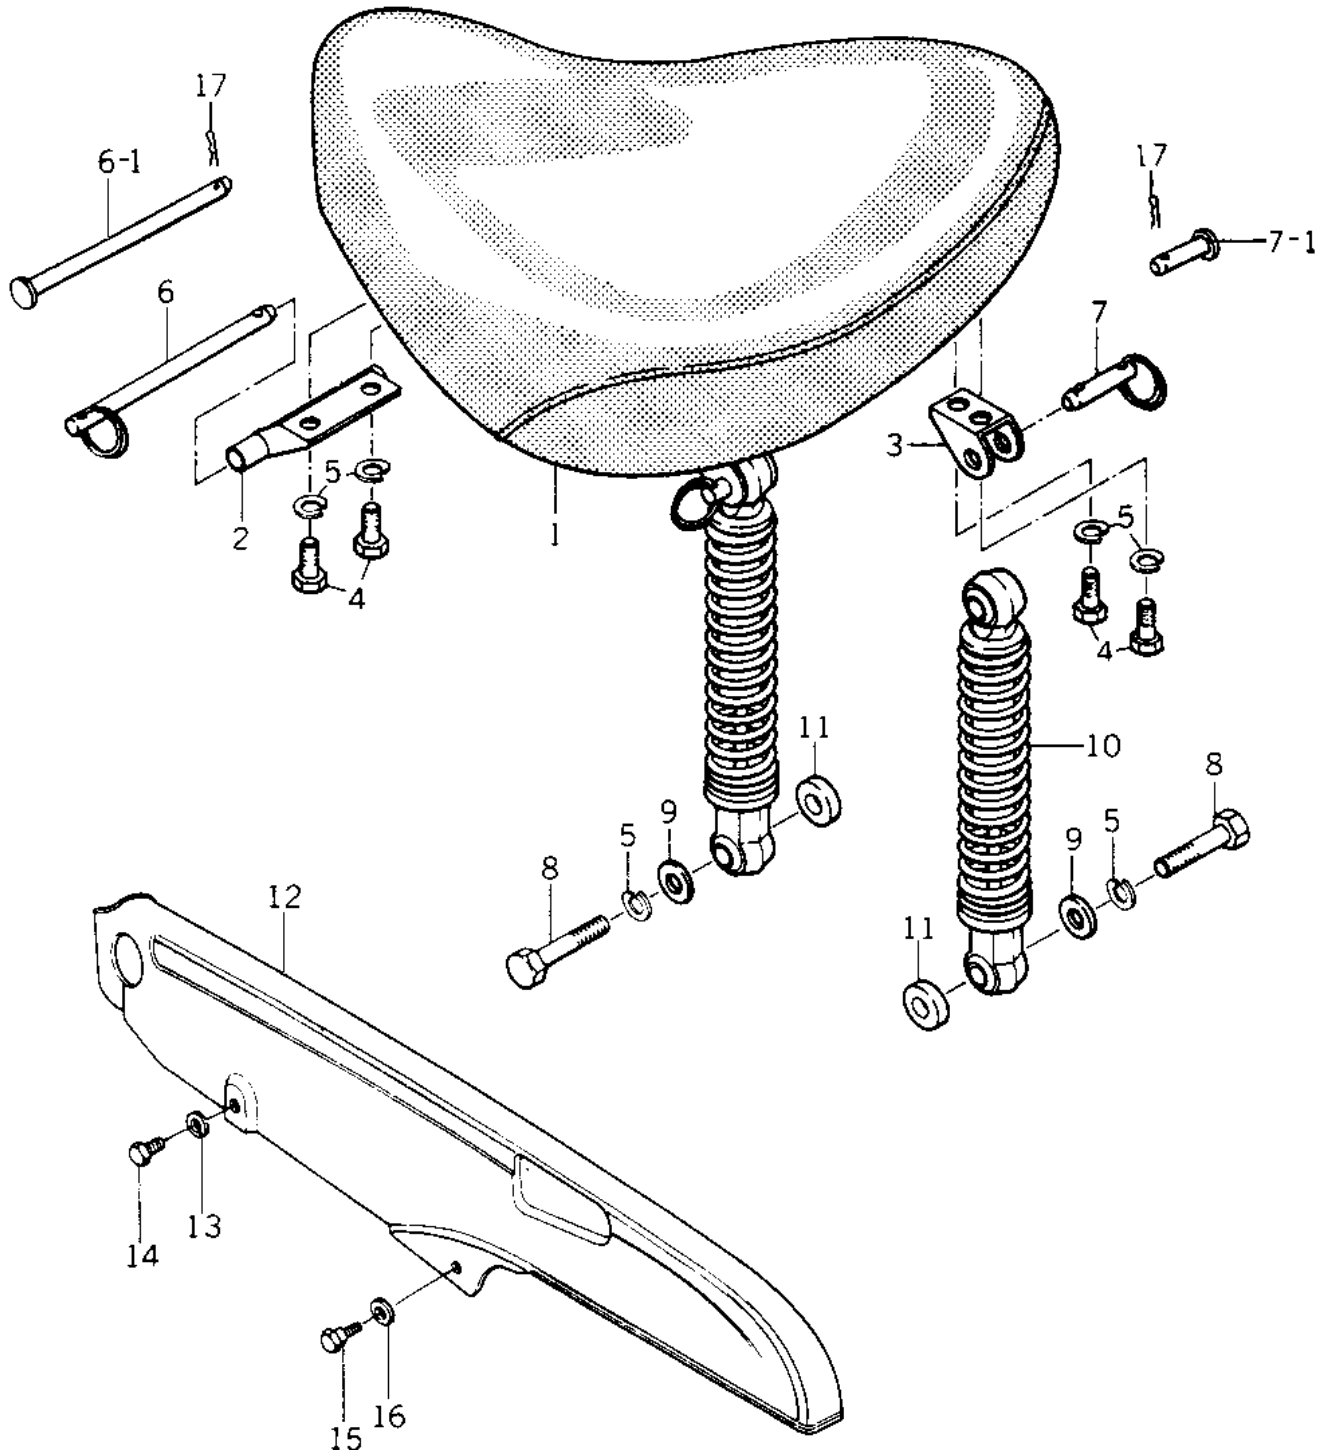

1978 Police 1000 PARTS DIAGRAM

SEAT/CHAIN COVER ('78 C1/C1A)

1978 Police 1000 PARTS LIST

SEAT/CHAIN COVER ('78 C1/C1A)

ITEM NAME	PART NUMBER	QUANTITY
SEAT ASSY (Ref # 1)	53002-4002	1
BRACKET,SEAT,FRONT (Ref # 2)	32046-1006	1
BRACKET,SEAT,REAR (Ref # 3)	32046-1004	2
BOLT-SMALL-UPSET,8X1 (Ref # 4)	115B0814	6
WASHER SPRING 8MM (Ref # 5)	461F0800	8
PIN (Ref # 6)	92043-4001	1
PIN (Ref # 6-1)	92043-4001	1
PIN,FOOTREST BAR FIT (Ref # 7)	92043-115	2
PIN,FOOTREST BAR FIT (Ref # 7-1)	92043-115	2
BOLT (Ref # 8)	92001-1578	2
WASHER PLAIN 8MM (Ref # 9)	411B0800	2
SHOCK ABSBR RR (Ref # 10)	45014-1007	2
WASHER 8.5X23.5X4.5 (Ref # 11)	92022-218	2
CASE-CHAIN (Ref # 12)	36014-061	1
WASHER 6.5X20X1.6T (Ref # 13)	92022-125	1
BOLT HEX HEAD 6X18 (Ref # 14)	110N0618	1
BOLT,HEAX HEAD,6X14 (Ref # 15)	92001-115	1
WASHER,8.5X20X1.6 (Ref # 16)	92022-1561	1
PIN,SNAP (Ref # 17)	554A0800	3