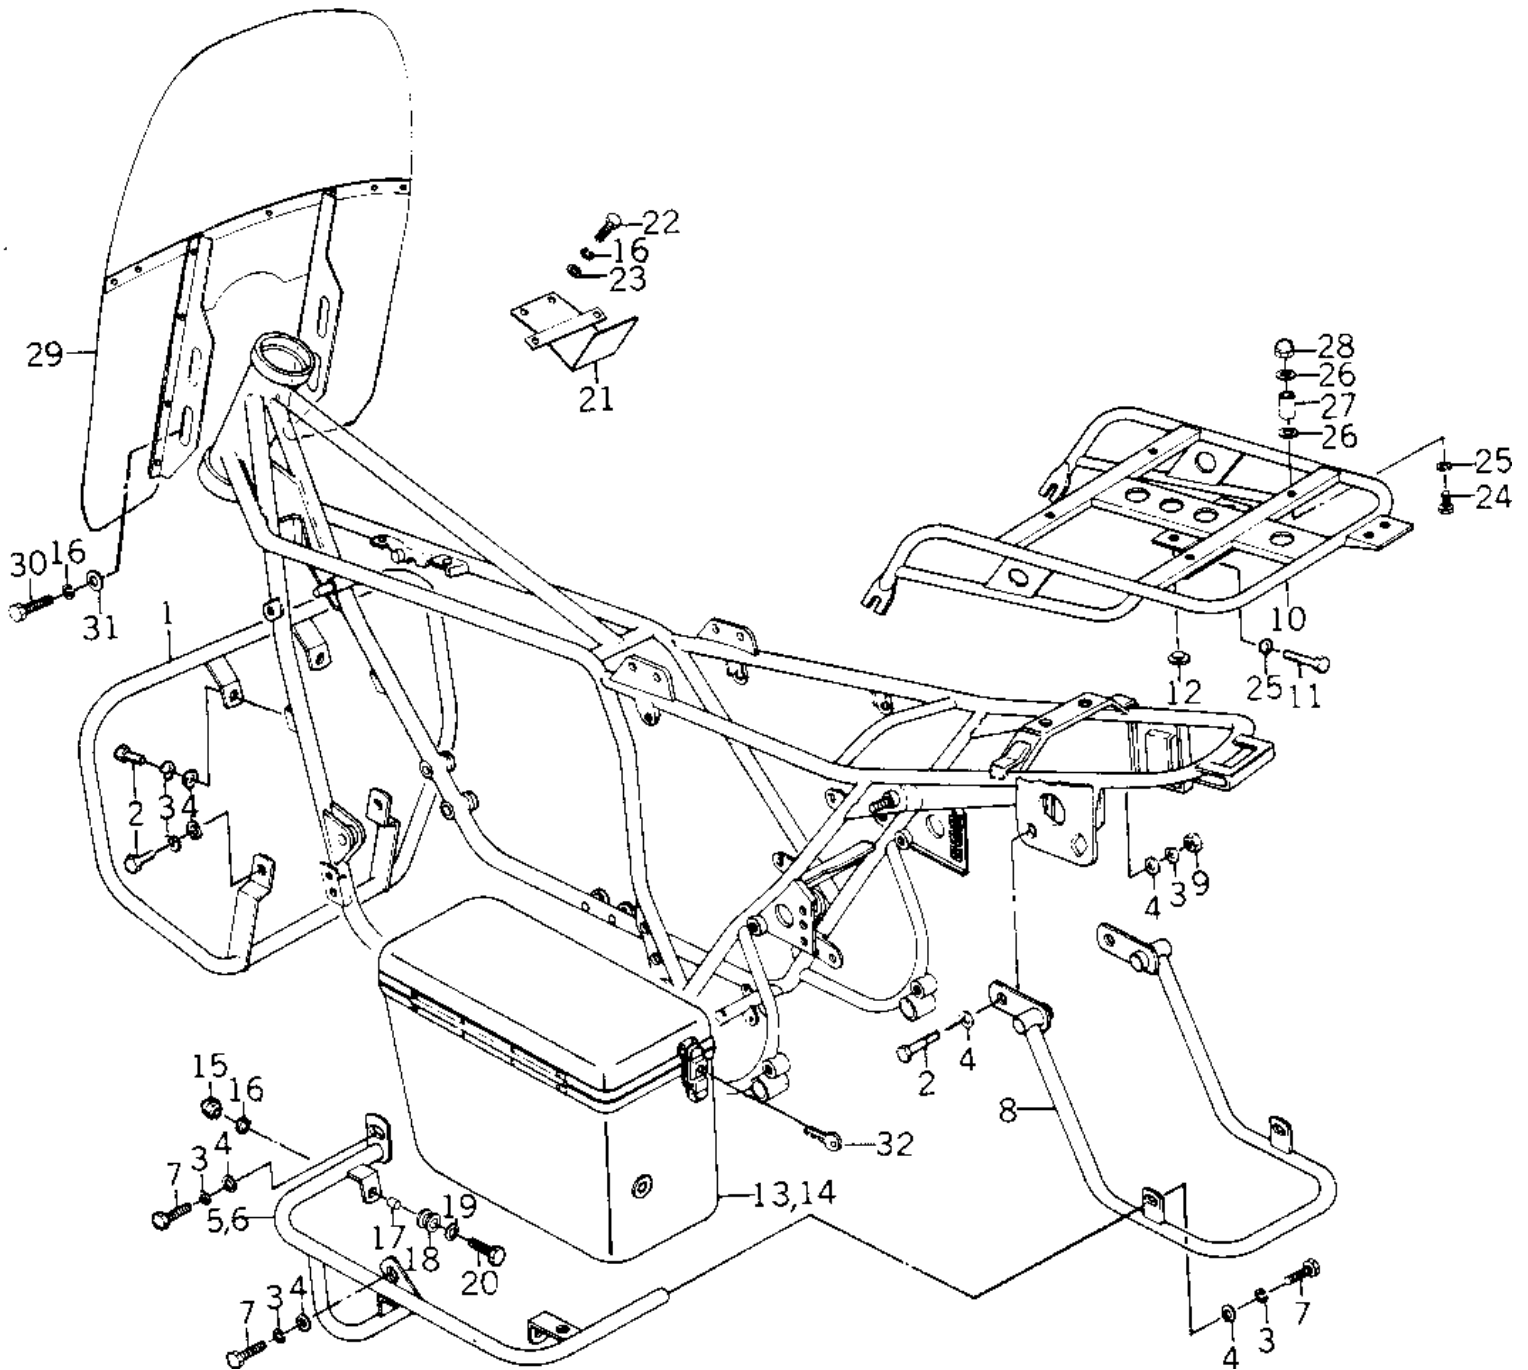

1978 Police 1000 PARTS DIAGRAM

GUARDS/SADDLE BAGS/WINDSHIELD ('78 C1/C1)

1978 Police 1000 PARTS LIST

GUARDS/SADDLE BAGS/WINDSHIELD ('78 C1/C1)

ITEM NAME	PART NUMBER	QUANTITY
SAFETY GUARD,FRONT (Ref # 1)	55020-1005	1
BOLT HEX HEAD 10X25 (Ref # 2)	113B1025	6
WASHER SPRING 10MM (Ref # 3)	461F1000	12
WASHER PLAIN 10MM (Ref # 4)	410B1000	14
GUARD, SADDLEBAG,LH (Ref # 5)	55020-1007	1
GUARD, SADDLEBAG,RH (Ref # 6)	55020-1006	1
BOLT,10X28 (Ref # 7)	113G1028	6
GUARD, SADDLEBAG,REA (Ref # 8)	55020-1008	1
NUT (10MM) (Ref # 9)	311B1000	2
CARRIER ASSY (Ref # 10)	53029-1003	1
BOLT-UPSET 6X14 (Ref # 11)	112B0614	2
DAMPER RUBB MAIN STN (Ref # 12)	92075-005	2
SADDLEBAG,LH (Ref # 13)	56008-1004	1
SADDLEBAG,RH (Ref # 14)	56008-1003	1
NUT FUEL TANK FRONT (Ref # 15)	92020-007	6
WASHER SPRING 8MM (Ref # 16)	461F0800	12
COLLAR (Ref # 17)	92027-280	6
DAMPER,SADDLEBAG (Ref # 18)	92075-303	6
WASHER,8.5X20X1.6 (Ref # 19)	92022-1561	6
BOLT-SMALL-UPSET 8X2 (Ref # 20)	115G0825	6
BRACKET,RADIO SPEAKE (Ref # 21)	23062-1001	1
BOLT HEAD LAMP MOUNT (Ref # 22)	92007-003	2
WASHER PLAIN 8MM (Ref # 23)	410B0800	2
BOLT 6X35 (Ref # 24)	110R0635	4
WASHER SPRING 6MM (Ref # 25)	461F0600	6
WASHER PLAIN 6MM (Ref # 26)	411B0600	8
*** N.L.A.*** (Canada) (Ref # 27)	92027-1027	4
NUT 6MM (Ref # 28)	311B0600	4
WINDSHIELD-FULL (Ref # 29)	39154-1001	1

1978 Police 1000 PARTS LIST

GUARDS/SADDLE BAGS/WINDSHIELD (78 C1/C1)

ITEM NAME	PART NUMBER	QUANTITY
BOLT HEX HEAD 8X28 (Ref # 30)	114G0828	4
WASHER FUEL TANK FIT (Ref # 31)	92022-035	4
KEY SET-POLICE SDDL B (Ref # 32)	27008-4001	1