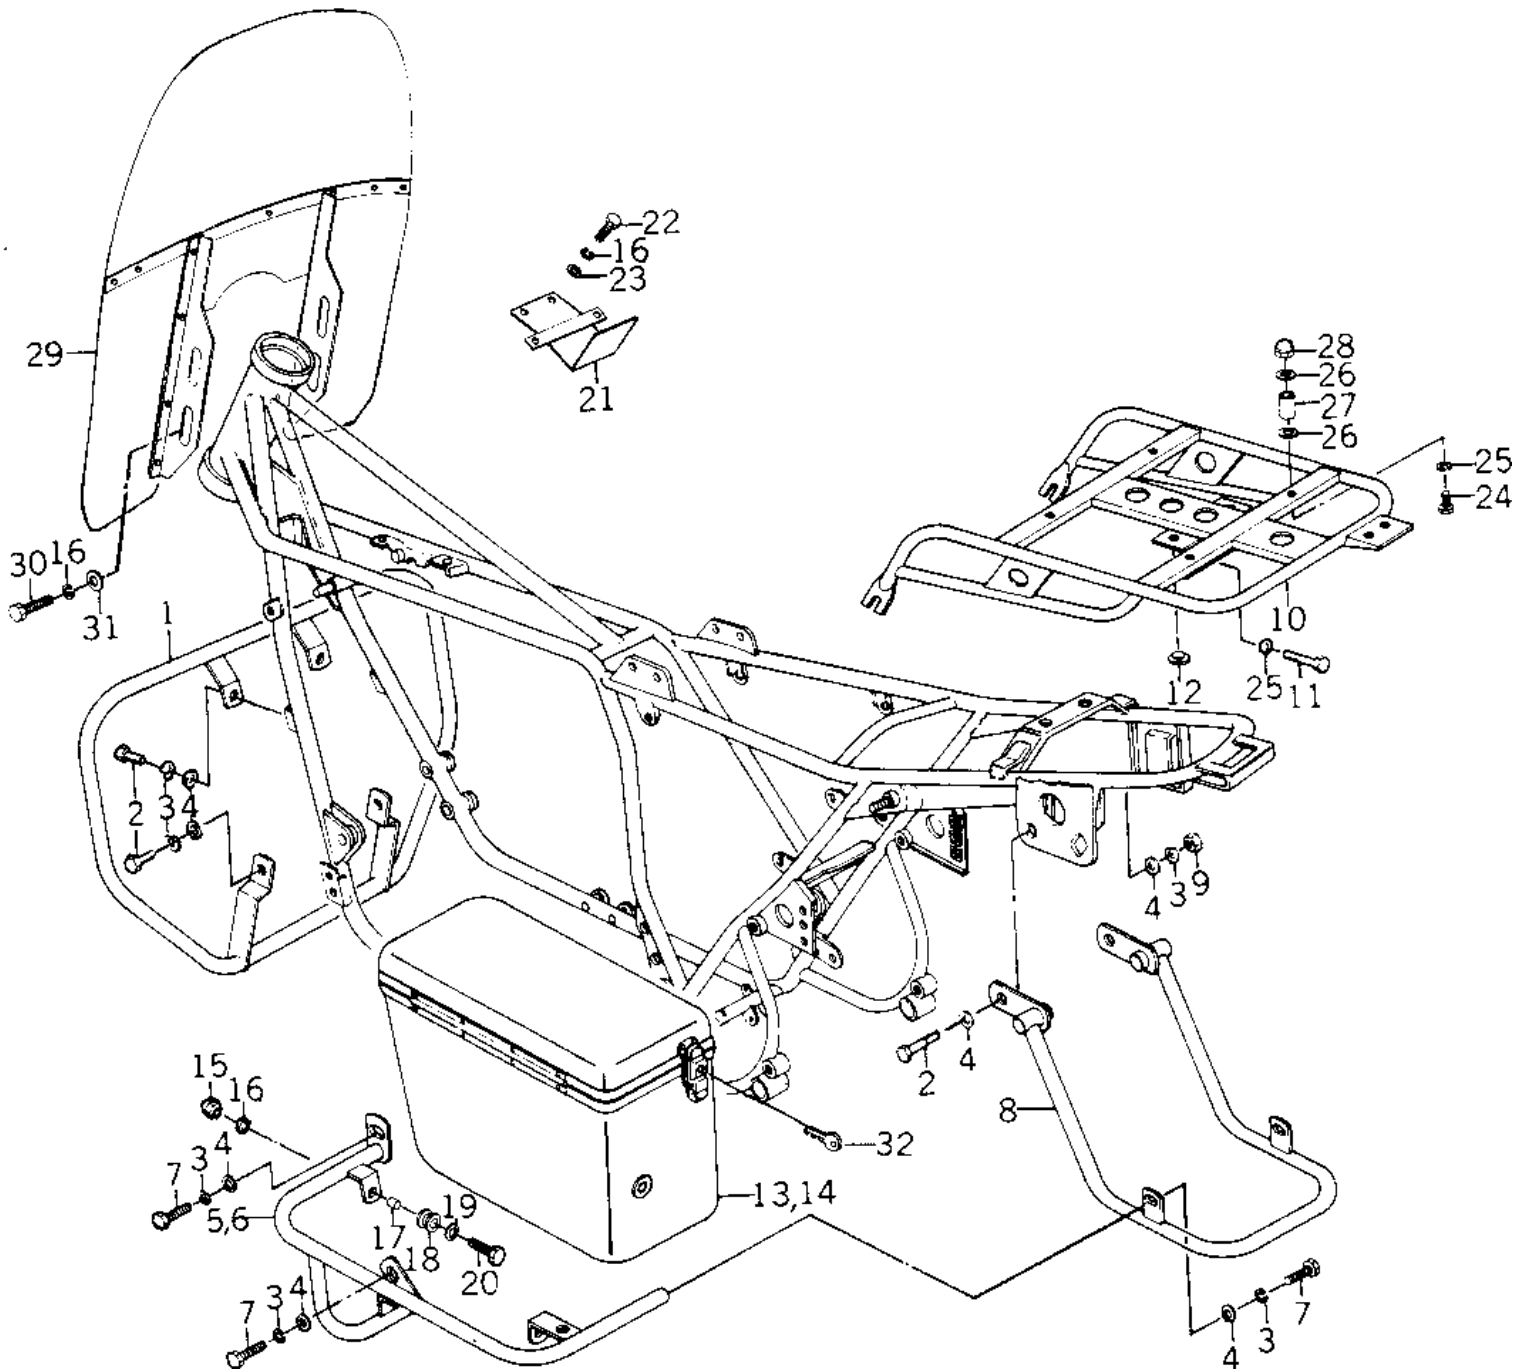

1978 Police 1000 PARTS DIAGRAM

GUARDS/SADDLE BAGS/WINDSHIELD ('78 C1/C1)

1978 Police 1000 PARTS LIST

GUARDS/SADDLE BAGS/WINDSHIELD ('78 C1/C1)

ITEM NAME	PART NUMBER	QUANTITY
SAFETY GUARD,FRONT (Ref # 1)	55020-1005	1
BOLT HEX HEAD 10X25 (Ref # 2)	113B1025	6
WASHER SPRING 10MM (Ref # 3)	461F1000	12
WASHER PLAIN 10MM (Ref # 4)	410B1000	14
GUARD, SADDLEBAG,LH (Ref # 5)	55020-1007	1
GUARD, SADDLEBAG,RH (Ref # 6)	55020-1006	1
BOLT,10X28 (Ref # 7)	113G1028	6
GUARD, SADDLEBAG,REA (Ref # 8)	55020-1008	1
NUT (10MM) (Ref # 9)	311B1000	2
CARRIER ASSY (Ref # 10)	53029-1003	1
BOLT-UPSET 6X14 (Ref # 11)	112B0614	2
DAMPER RUBB MAIN STN (Ref # 12)	92075-005	2
SADDLEBAG,LH (Ref # 13)	56008-1004	1
SADDLEBAG,RH (Ref # 14)	56008-1003	1
NUT FUEL TANK FRONT (Ref # 15)	92020-007	6
WASHER SPRING 8MM (Ref # 16)	461F0800	12
COLLAR (Ref # 17)	92027-280	6
DAMPER,SADDLEBAG (Ref # 18)	92075-303	6
WASHER,8.5X20X1.6 (Ref # 19)	92022-1561	6
BOLT-SMALL-UPSET 8X2 (Ref # 20)	115G0825	6
BRACKET,RADIO SPEAKE (Ref # 21)	23062-1001	1
BOLT HEAD LAMP MOUNT (Ref # 22)	92007-003	2
WASHER PLAIN 8MM (Ref # 23)	410B0800	2
BOLT 6X35 (Ref # 24)	110R0635	4
WASHER SPRING 6MM (Ref # 25)	461F0600	6
WASHER PLAIN 6MM (Ref # 26)	411B0600	8
*** N.L.A.*** (Canada) (Ref # 27)	92027-1027	4
NUT 6MM (Ref # 28)	311B0600	4
WINDSHIELD-FULL (Ref # 29)	39154-1001	1

1978 Police 1000 PARTS LIST

GUARDS/SADDLE BAGS/WINDSHIELD ('78 C1/C1)

ITEM NAME	PART NUMBER	QUANTITY
BOLT HEX HEAD 8X28 (Ref # 30)	114G0828	4
WASHER FUEL TANK FIT (Ref # 31)	92022-035	4
KEY SET-POLICE SDDL B (Ref # 32)	27008-4001	1