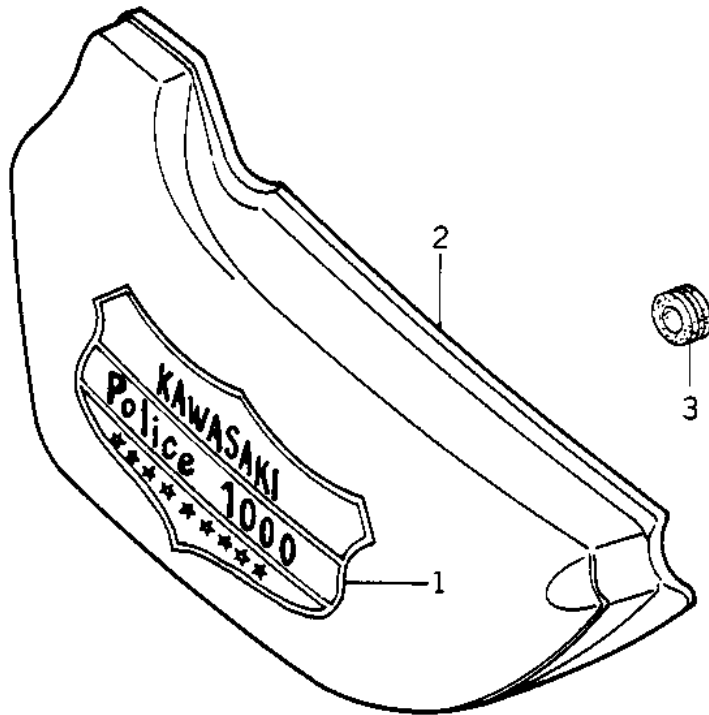

# 1978 Police 1000 PARTS DIAGRAM

SIDE COVERS (78 C1/C1A)

# 1978 Police 1000 PARTS LIST

## SIDE COVERS (78 C1/C1A)

ITEM NAME	PART NUMBER	QUANTITY
DECAL,SIDE COVER (Ref # 1)	56014-1001	2
*** N.L.A.*** (Canada) (Ref # 2)	36001-054-8C	1
GROMMET (Ref # 3)	92071-056	6
COVER,RH SIDE,WHITE (Ref # 4)	36007-058-8C	1