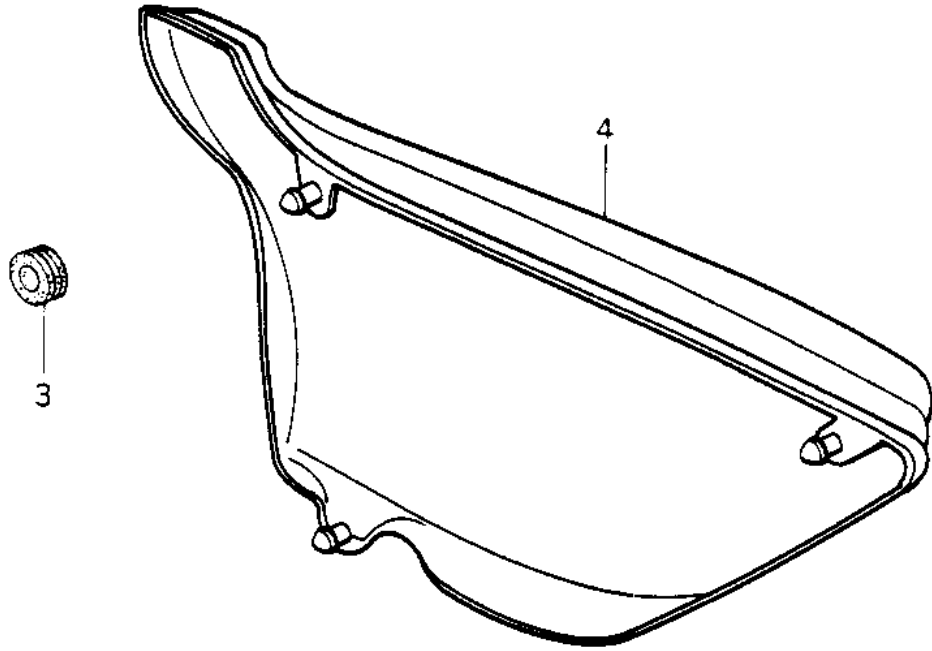

# 1978 Police 1000 PARTS DIAGRAM

SIDE COVERS (78 C1/C1A)

# 1978 Police 1000 PARTS LIST

## SIDE COVERS (78 C1/C1A)

ITEM NAME	PART NUMBER	QUANTITY
DECAL,SIDE COVER (Ref # 1)	56014-1001	2
*** N.L.A.*** (Canada) (Ref # 2)	36001-054-8C	1
GROMMET (Ref # 3)	92071-056	6
COVER,RH SIDE,WHITE (Ref # 4)	36007-058-8C	1