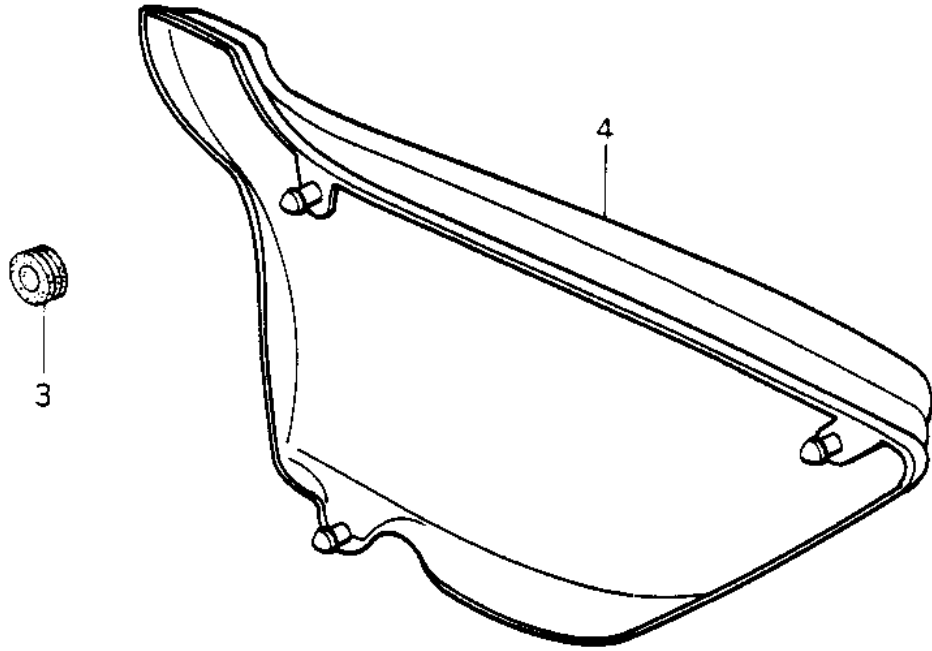

1978 Police 1000 PARTS DIAGRAM

SIDE COVERS (78 C1/C1A)

1978 Police 1000 PARTS LIST

SIDE COVERS ('78 C1/C1A)

ITEM NAME	PART NUMBER	QUANTITY
DECAL,SIDE COVER (Ref # 1)	56014-1001	2
*** N.L.A.*** (Canada) (Ref # 2)	36001-054-8C	1
GROMMET (Ref # 3)	92071-056	6
COVER,RH SIDE,WHITE (Ref # 4)	36007-058-8C	1