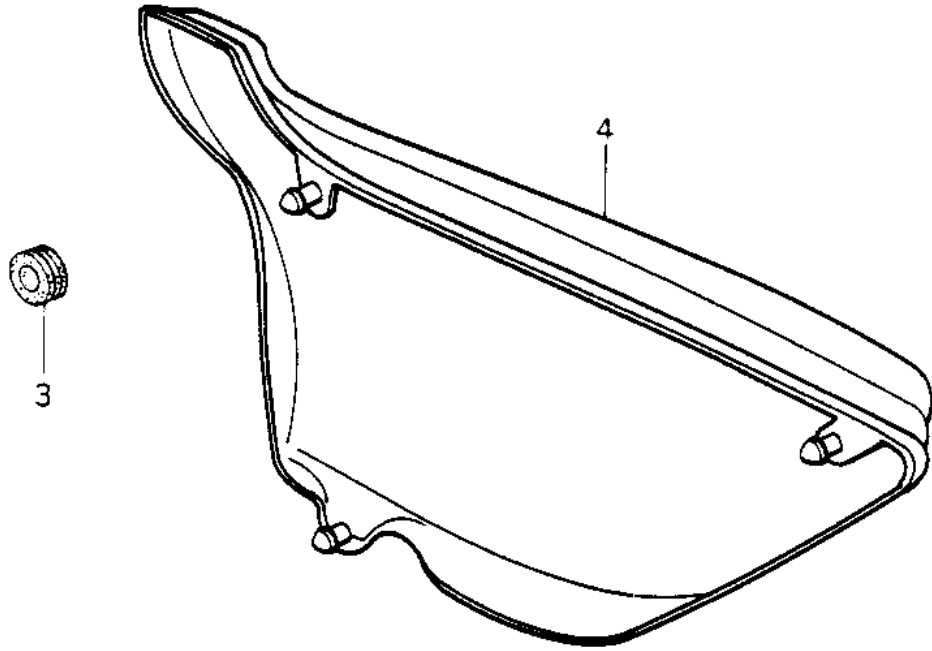

1978 Police 1000 PARTS DIAGRAM

SIDE COVERS (78 C1/C1A)

1978 Police 1000 PARTS LIST

SIDE COVERS (78 C1/C1A)

ITEM NAME	PART NUMBER	QUANTITY
DECAL,SIDE COVER (Ref # 1)	56014-1001	2
*** N.L.A.*** (Canada) (Ref # 2)	36001-054-8C	1
GROMMET (Ref # 3)	92071-056	6
COVER,RH SIDE,WHITE (Ref # 4)	36007-058-8C	1