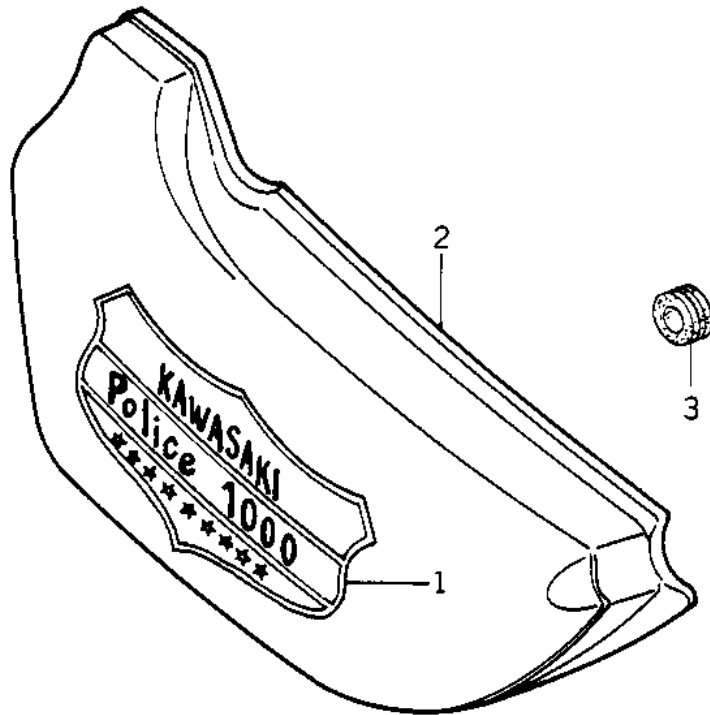

1978 Police 1000 PARTS DIAGRAM

SIDE COVERS (78 C1/C1A)

1978 Police 1000 PARTS LIST

SIDE COVERS ('78 C1/C1A)

ITEM NAME	PART NUMBER	QUANTITY
DECAL,SIDE COVER (Ref # 1)	56014-1001	2
*** N.L.A.*** (Canada) (Ref # 2)	36001-054-8C	1
GROMMET (Ref # 3)	92071-056	6
COVER,RH SIDE,WHITE (Ref # 4)	36007-058-8C	1