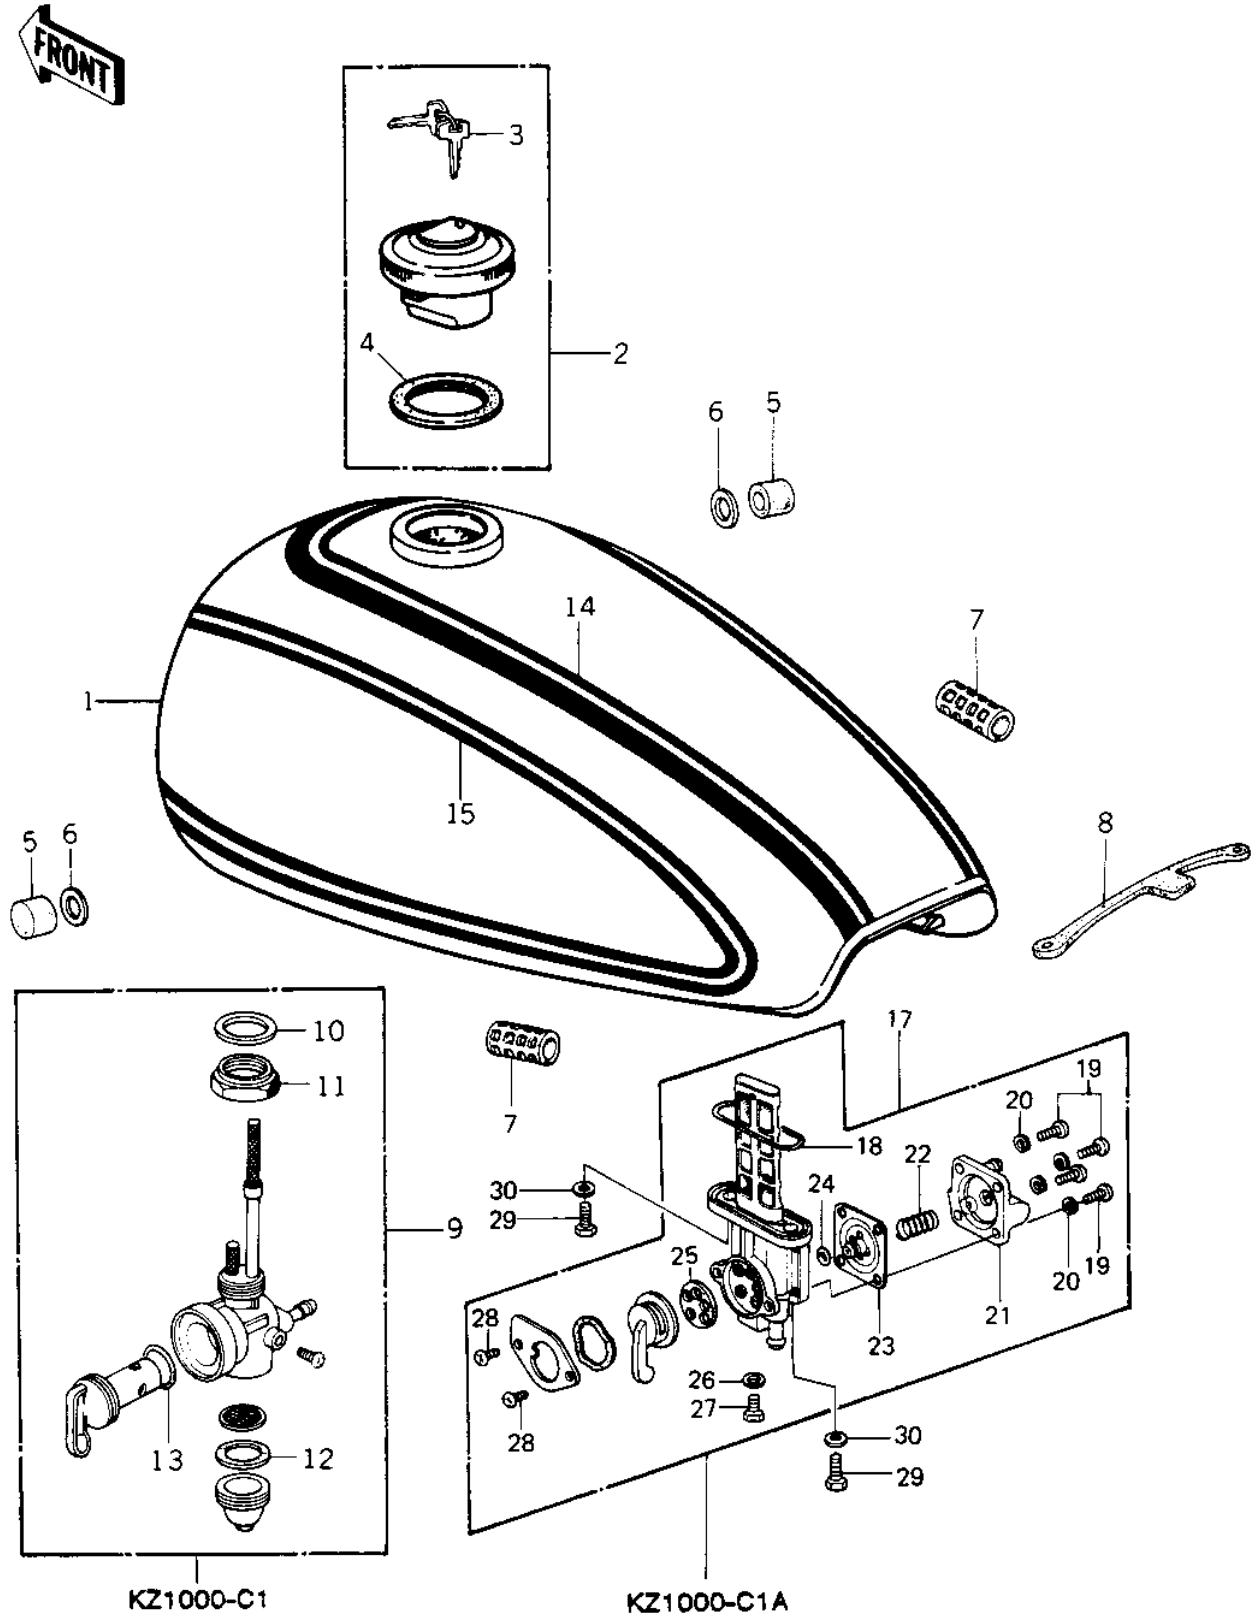

1978 Police 1000 PARTS DIAGRAM

FUEL TANK (78 C1/C1A)

1978 Police 1000 PARTS LIST

FUEL TANK ('78 C1/C1A)

ITEM NAME	PART NUMBER	QUANTITY
TANK-FUEL, (Ref # 1)	51001-116-8C	1
TANK-FUEL, (Ref # 1)	51001-4001-8C	1
CAP,FUEL TANK LOCKIN (Ref # 2)	51048-006	1
KEY SET,TANK,#165 (Ref # 3)	27008-053-65	1
KEY SET,TANK,#166 (Ref # 3)	27008-053-66	1
KEY SET,TANK,#167 (Ref # 3)	27008-053-67	1
KEY SET,TANK,#168 (Ref # 3)	27008-053-68	1
KEY SET TANK,#169 (Ref # 3)	27008-053-69	1
GASKET,FUEL TANK CAP (Ref # 4)	51059-009	1
DAMPER RUBBER,FL TAN (Ref # 5)	92075-125	2
WASHER-PL-10.5X26X2. (Ref # 6)	92022-044	2
DAMPER RUBBER (Ref # 7)	92075-084	2
BAND,FUEL TANK (Ref # 8)	92072-042	1
FUEL COCK ASSY (Ref # 9)	51023-055	1
GASKET-FUEL COCK JNT (Ref # 10)	92065-081	1
FUEL COCK JOINT NUT (Ref # 11)	51035-009	1
GASKET FUEL COCK CUP (Ref # 12)	51037-010	1
"O" RING, 10MM (Ref # 13)	670B2010	1
FUEL TANK DECAL TOP (Ref # 14)	56029-194	1
FUEL TANK DECAL LEFT (Ref # 15)	56029-196	1
FUEL TANK DECAL RIGH (Ref # 16)	56029-195	1
TAP ASSY,FUEL (Ref # 17)	51023-1018	1
"O" RING (Ref # 18)	43058-1001	1
SCREW-PAN-CRSOSS,4X1 (Ref # 19)	220B0412	4
WASHER SPRING 4MM (Ref # 20)	461F0400	4
COVER ASSY,FUEL TAP (Ref # 21)	51036-1001	1
SPRING,DIAPHRAGM (Ref # 22)	92081-1054	1
DIAPHRAGM VALVE ASSY (Ref # 23)	16126-1011	1
"O" RING,DIAPHRAGM (Ref # 24)	92055-1068	1

1978 Police 1000 PARTS LIST

FUEL TANK ('78 C1/C1A)

ITEM NAME	PART NUMBER	QUANTITY
GASKET,FUEL TAP (Ref # 25)	11009-1044	1
GASKET,DRAIN BOLT (Ref # 26)	11009-1045	1
BOLT,DRAIN (Ref # 27)	92001-1089	1
SCREW PAN HEAD 4X8 (Ref # 28)	220B0408	2
BOLT-HEX HEAD,6X16 (Ref # 29)	92001-114	2
WASHER-PLAIN (Ref # 30)	92022-183	2