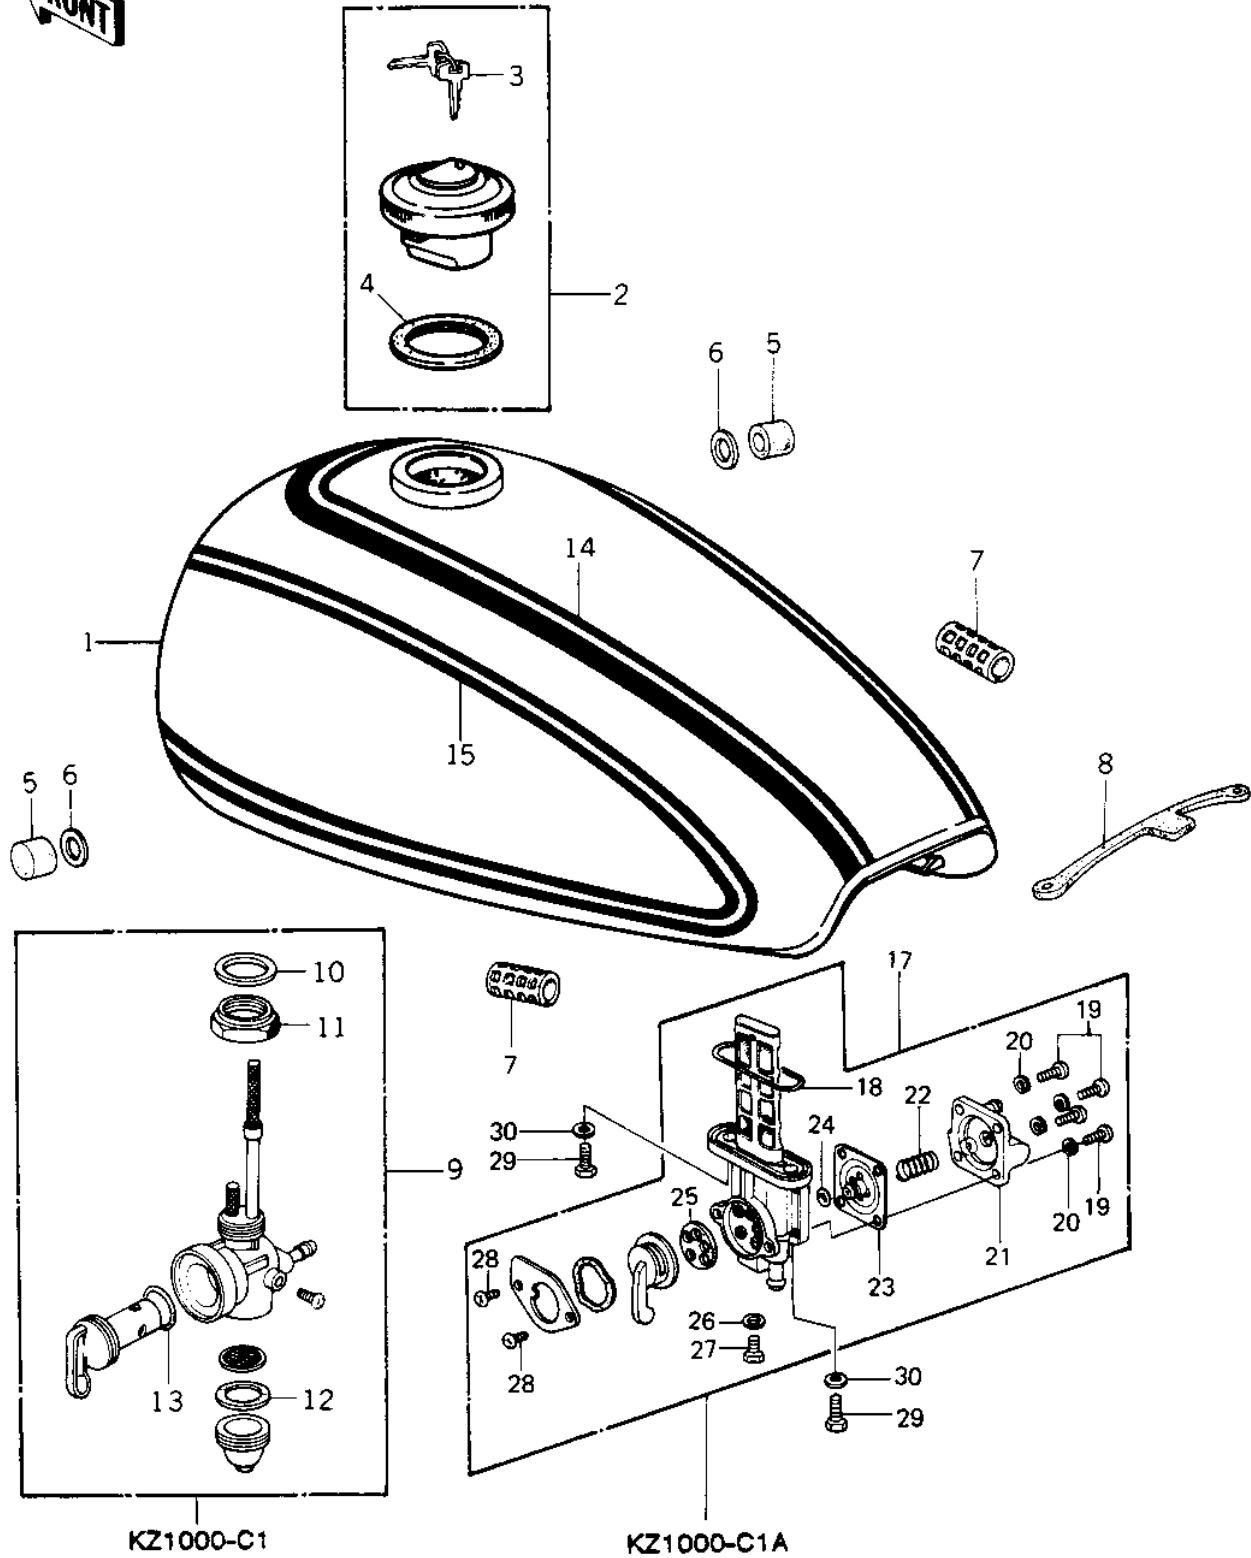

# 1978 Police 1000 PARTS DIAGRAM

FUEL TANK (78 C1/C1A)

# 1978 Police 1000 PARTS LIST

## FUEL TANK ('78 C1/C1A)

ITEM NAME	PART NUMBER	QUANTITY
TANK-FUEL, (Ref # 1)	51001-116-8C	1
TANK-FUEL, (Ref # 1)	51001-4001-8C	1
CAP,FUEL TANK LOCKIN (Ref # 2)	51048-006	1
KEY SET,TANK,#165 (Ref # 3)	27008-053-65	1
KEY SET,TANK,#166 (Ref # 3)	27008-053-66	1
KEY SET,TANK,#167 (Ref # 3)	27008-053-67	1
KEY SET,TANK,#168 (Ref # 3)	27008-053-68	1
KEY SET TANK,#169 (Ref # 3)	27008-053-69	1
GASKET,FUEL TANK CAP (Ref # 4)	51059-009	1
DAMPER RUBBER,FL TAN (Ref # 5)	92075-125	2
WASHER-PL-10.5X26X2. (Ref # 6)	92022-044	2
DAMPER RUBBER (Ref # 7)	92075-084	2
BAND,FUEL TANK (Ref # 8)	92072-042	1
FUEL COCK ASSY (Ref # 9)	51023-055	1
GASKET-FUEL COCK JNT (Ref # 10)	92065-081	1
FUEL COCK JOINT NUT (Ref # 11)	51035-009	1
GASKET FUEL COCK CUP (Ref # 12)	51037-010	1
"O" RING, 10MM (Ref # 13)	670B2010	1
FUEL TANK DECAL TOP (Ref # 14)	56029-194	1
FUEL TANK DECAL LEFT (Ref # 15)	56029-196	1
FUEL TANK DECAL RIGH (Ref # 16)	56029-195	1
TAP ASSY,FUEL (Ref # 17)	51023-1018	1
"O" RING (Ref # 18)	43058-1001	1
SCREW-PAN-CRSOSS,4X1 (Ref # 19)	220B0412	4
WASHER SPRING 4MM (Ref # 20)	461F0400	4
COVER ASSY,FUEL TAP (Ref # 21)	51036-1001	1
SPRING,DIAPHRAGM (Ref # 22)	92081-1054	1
DIAPHRAGM VALVE ASSY (Ref # 23)	16126-1011	1
"O" RING,DIAPHRAGM (Ref # 24)	92055-1068	1

# 1978 Police 1000 PARTS LIST

FUEL TANK ('78 C1/C1A)

ITEM NAME	PART NUMBER	QUANTITY
GASKET,FUEL TAP (Ref # 25)	11009-1044	1
GASKET,DRAIN BOLT (Ref # 26)	11009-1045	1
BOLT,DRAIN (Ref # 27)	92001-1089	1
SCREW PAN HEAD 4X8 (Ref # 28)	220B0408	2
BOLT-HEX HEAD,6X16 (Ref # 29)	92001-114	2
WASHER-PLAIN (Ref # 30)	92022-183	2