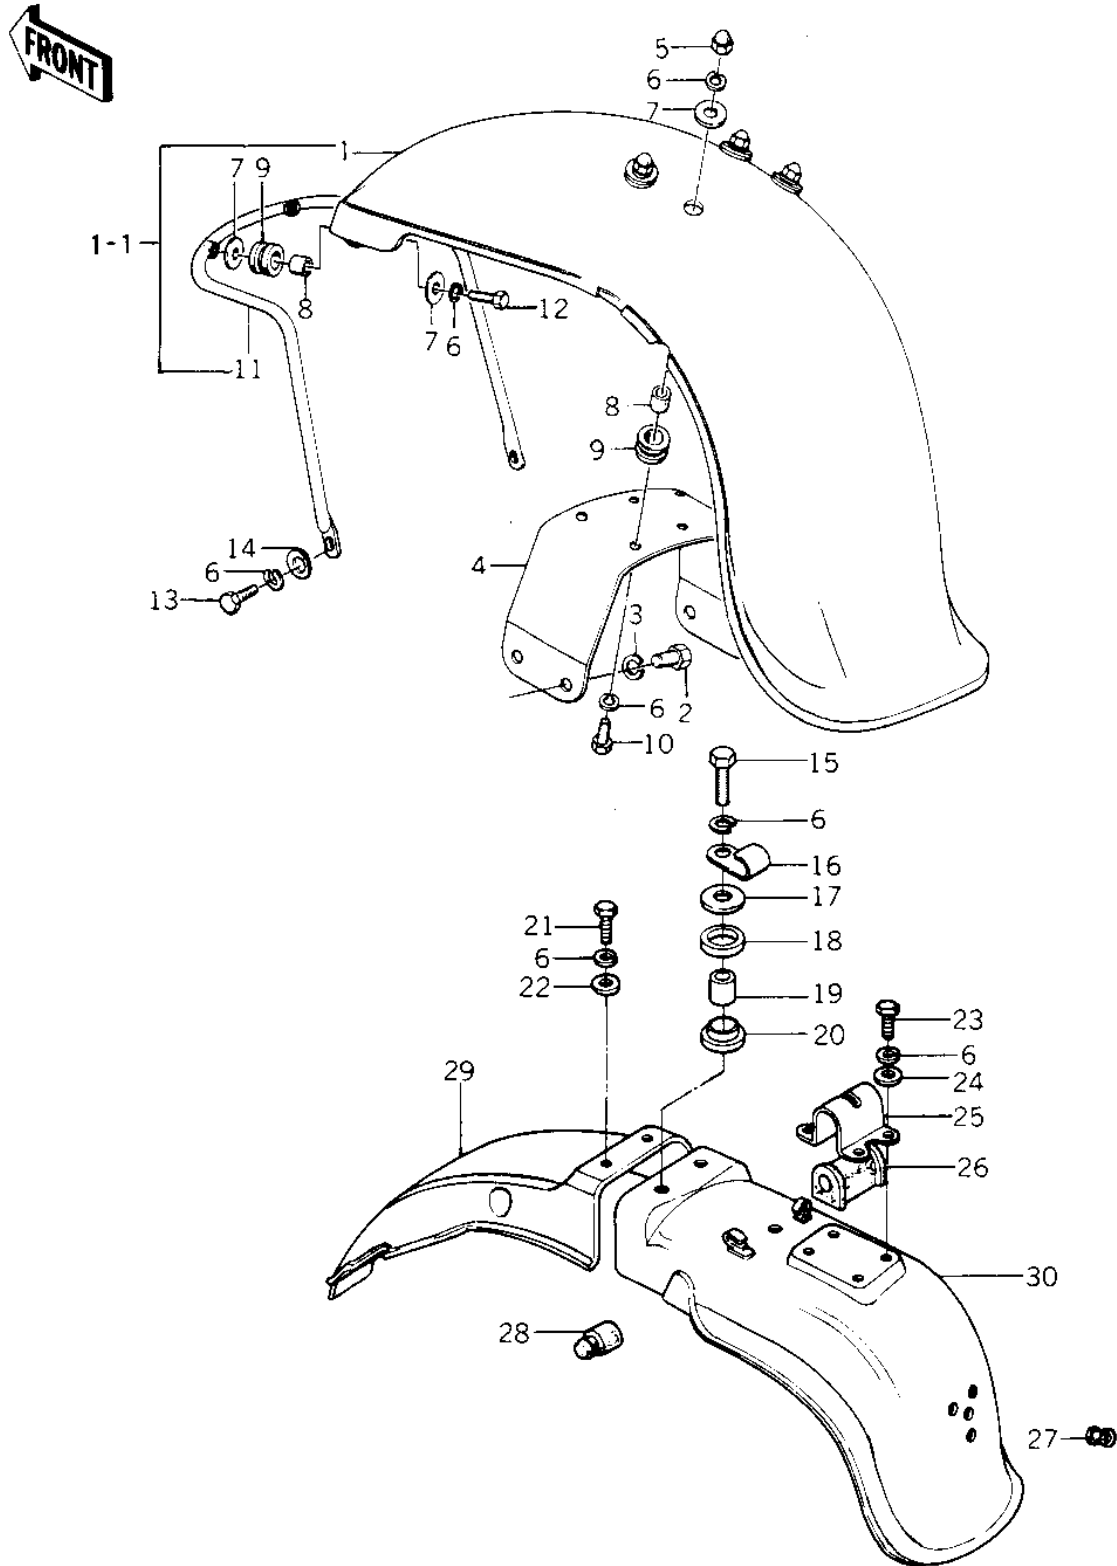

1978 Police 1000 PARTS DIAGRAM

FENDERS (78 C1/C1A)

Re

1071-5

1978 Police 1000 PARTS LIST

FENDERS (78 C1/C1A)

ITEM NAME	PART NUMBER	QUANTITY
FENDER-ASSY,FR.WHITE (Ref # 1)	35001-5501	1
FENDER-FR,WHITE (Ref # 1)	35004-4004-8C	AL
FENDER-ASSY,FR.WHITE (Ref # 1-1)	35001-5501	AL
BOLT,8X20 (Ref # 2)	115G0820	4
WASHER SPRING 8MM (Ref # 3)	461F0800	4
BRACE,FRONT FENDER (Ref # 4)	35009-1001	1
NUT-6MM (Ref # 5)	322N0600	4
WASHER SPRING 6MM (Ref # 6)	461F0600	20
WASHER-PLAIN (Ref # 7)	92022-193	8
COLLAR 6.8X10X10.5 (Ref # 8)	92027-120	6
GROMMET (Ref # 9)	92071-046	6
BOLT-UPSET (Ref # 10)	112G0625	4
STAY,FRONT FENDER (Ref # 11)	35011-1003	1
STAY,FR FENDER,FR (Ref # 11)	35011-4001	(1
BOLT 6X22 (Ref # 12)	112B0622	2
BOLT-UPSET 6X14 (Ref # 13)	112B0614	2
WASHER PLAIN 6MM (Ref # 14)	410B0600	2
BOLT-UPSET (Ref # 15)	112G0625	2
CLAMP,WIRING HARNESS (Ref # 16)	21126-008	1
WASHER,PLAIN,7MM (Ref # 17)	92022-228	2
DAMPER RUBBER (Ref # 18)	92075-175	2
COLLAR,REAR FENDER (Ref # 19)	92027-162	2
RUBBER,FENDER COVER (Ref # 20)	92075-174	2
BOLT-UPSET 6X14 (Ref # 21)	112B0614	2
WASHER PLAIN (Ref # 22)	92022-024	2
BOLT-UPSET,6X16 (Ref # 23)	112G0616	4
WASHER PLAIN 6MM (Ref # 24)	411B0600	4
BRACKET,REAR FENDER (Ref # 25)	35026-006	1
DAMPER RUBBER,RR FEN (Ref # 26)	92075-132	1

1978 Police 1000 PARTS LIST

FENDERS (78 C1/C1A)

ITEM NAME	PART NUMBER	QUANTITY
GROMMET HARNESS 10MM (Ref # 27)	92071-019	1
DAMPER RUBBER,RR FEN (Ref # 28)	92075-135	2
FENDER-RR (Ref # 29)	35022-154	1
FENDER-RR,WHITE (Ref # 30)	35022-136-8C	1