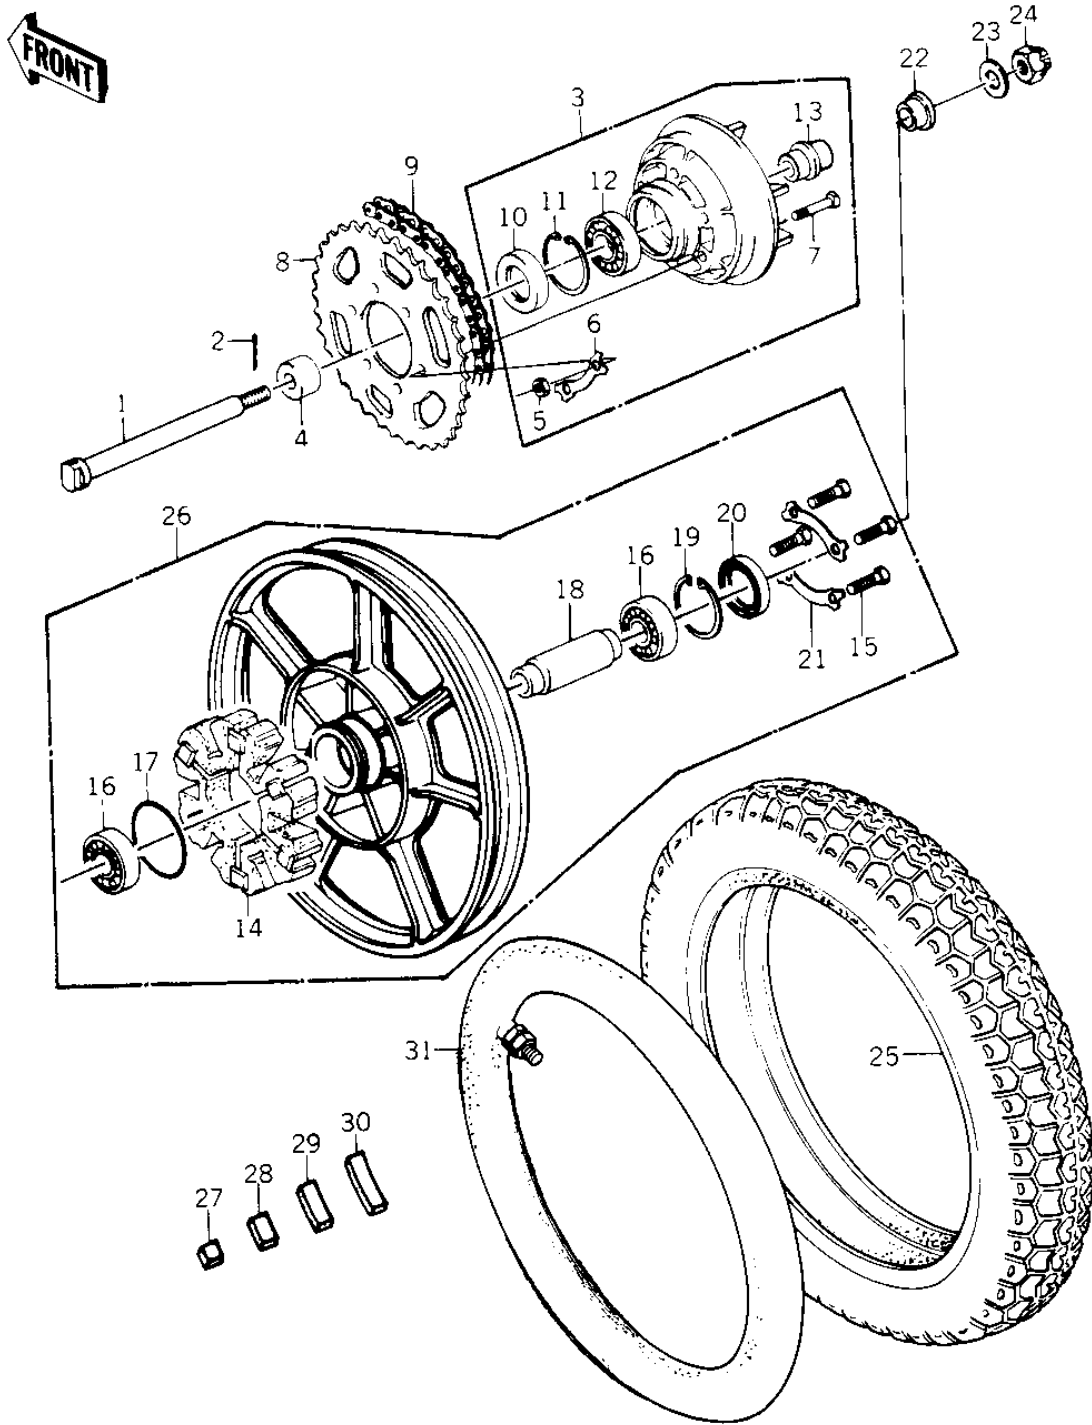

1978 Police 1000 PARTS DIAGRAM

REAR WHEEL/TIRE/HUB/CHAIN (78 C1/C1A)

1978 Police 1000 PARTS LIST

REAR WHEEL/TIRE/HUB/CHAIN (78 C1/C1A)

ITEM NAME	PART NUMBER	QUANTITY
AXLE,REAR (Ref # 1)	42031-034	1
PIN-COTTER,4.0X35 (Ref # 2)	550D4035	1
COUPLING ASSY,RR HUB (Ref # 3)	42008-040	1
COLLAR,REAR AXLE (Ref # 4)	42032-071	1
NUT 10MM (Ref # 5)	42045-005	6
WASHER LOCK (Ref # 6)	92088-007	3
BOLT-REAR SPROCKET (Ref # 7)	92003-087	6
REAR SPROCKET,37T (Ref # 8)	42041-1005	1
DR CHAIN 630X94 (Ref # 9)	92057-1003	1
OIL SEAL (Ref # 10)	92050-027	1
CIRCLIP,62M/M (Ref # 11)	92033-1044	1
BALL BEARING,#6206 (Ref # 12)	601B6206	1
SLEEVE,RR HUB COUPLN (Ref # 13)	42036-033	1
SHOCK DAMPER,REAR HU (Ref # 14)	42014-033	1
BOLT (Ref # 15)	92001-158	4
BEARING,BALL,#6304ZZ (Ref # 16)	601B6304ZZ	2
"0" RING,65MM (Ref # 17)	671B2565	1
SPACER,RR HUB BEARIN (Ref # 18)	42010-039	1
RING,SNAP,56.2M/M (Ref # 19)	92033-1043	1
UNAVAILABLE IN PRICE BOOK (Ref # 20)	92052-066	1
WASHER,LOCK (Ref # 21)	92088-023	3
COLLAR,REAR AXLE (Ref # 22)	42032-080	1
WASHER,PLAIN,20MM (Ref # 23)	92022-248	1
NUT CASTLE,18MM (Ref # 24)	42045-018	1
TIRE MR90-18 K327M (Ref # 25)	41002-4022	1
41073-1020 (Canada) (Ref # 26)	41073-1007	1
SOLID WHEEL ASSY,REA (Ref # 26)	41073-1020	1
BALANCER 5G (Ref # 27)	41075-005	AR
BALANCER 10G (Ref # 28)	41075-006	AR

1978 Police 1000 PARTS LIST

REAR WHEEL/TIRE/HUB/CHAIN (78 C1/C1A)

ITEM NAME	PART NUMBER	QUANTITY
BALANCER 20G (Ref # 29)	41075-007	AR
BALANCER 30G (Ref # 30)	41075-008	AR
TUBE,REAR W18-19 (Ref # 31)	41022-4002	1