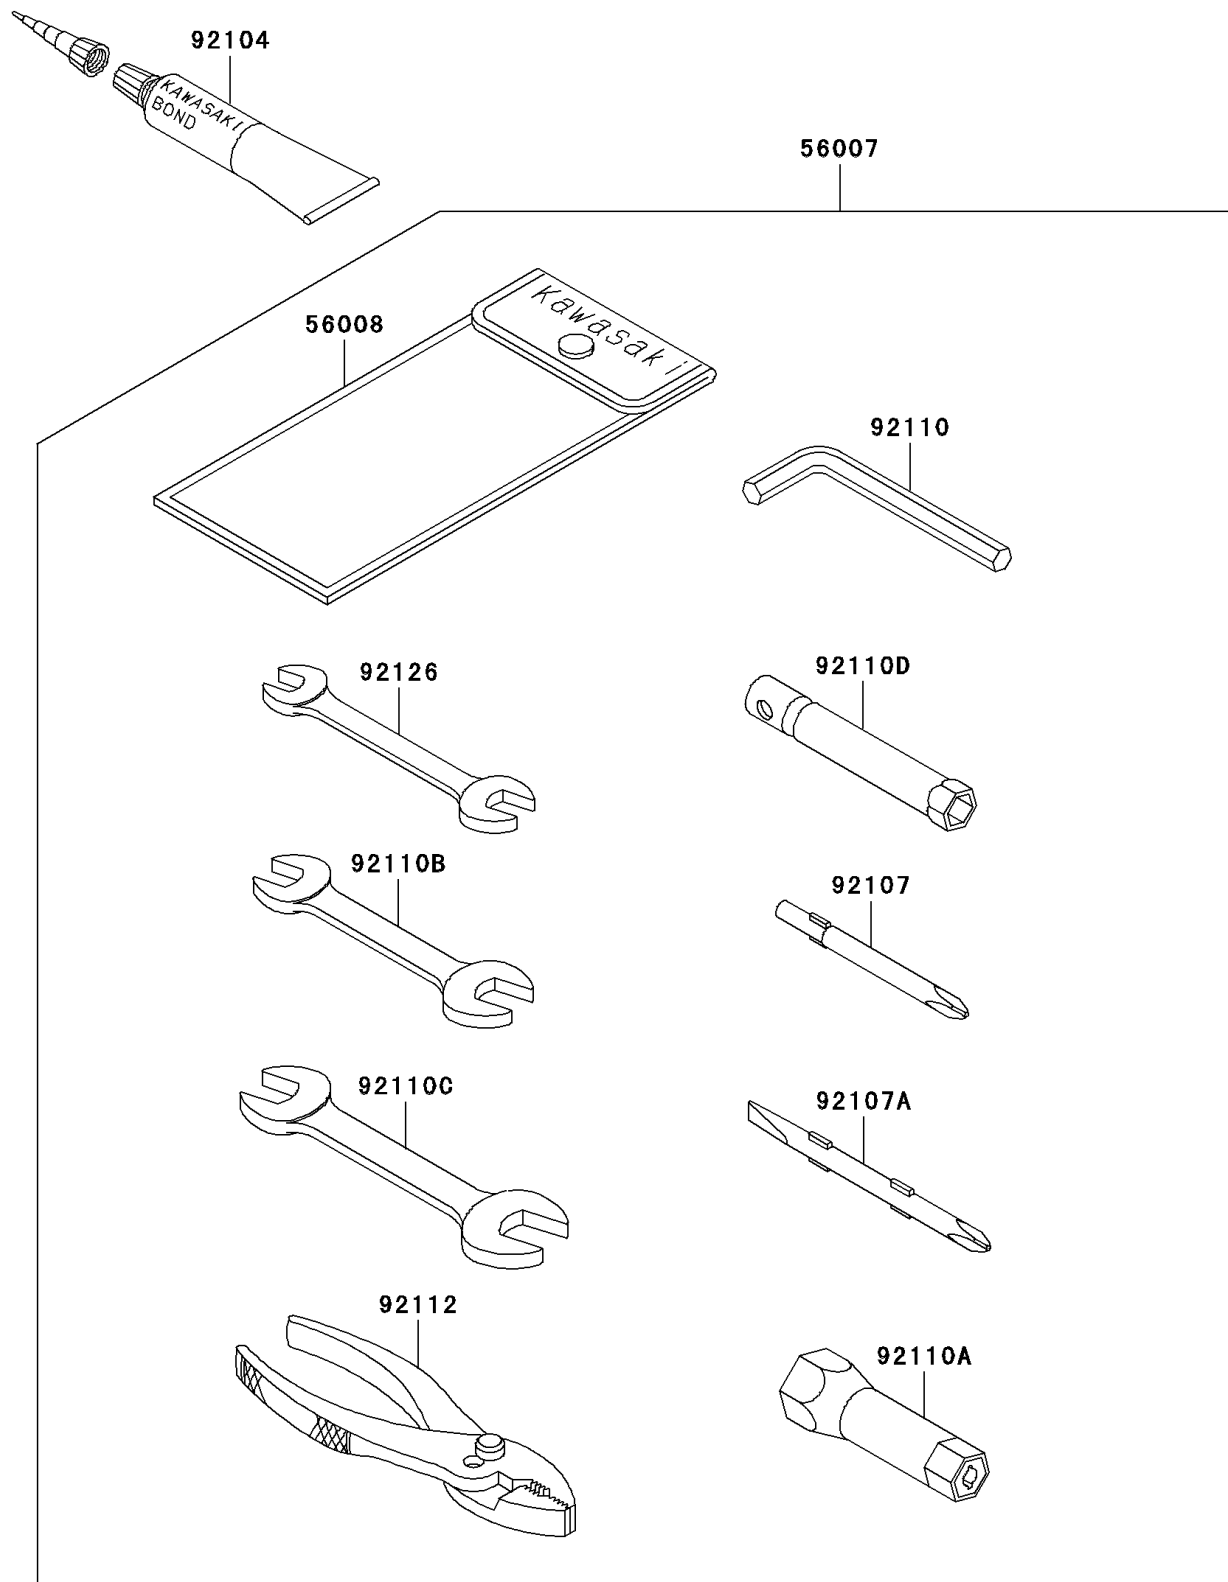

2005 800 SX-R PARTS DIAGRAM

Owner's Tools

F3182

2005 800 SX-R PARTS LIST

Owner's Tools

ITEM NAME	PART NUMBER	QUANTITY
TOOL-KIT (Ref # 56007)	56007-3711	1
BAG,TOOL (Ref # 56008)	56008-006	1
GASKET-LIQUID,TUBE,100G,SILVER (Ref # 92104)	92104-002	1
TOOL-DRIVER,#3PHILLIPS (Ref # 92107)	92107-005	1
TOOL-DRIVER,#2PHILLIPS&SLOT (Ref # 92107A)	92107-1051	1
TOOL-WRENCH,ALLEN,5MM (Ref # 92110)	92110-1015	1
TOOL-WRENCH,BOX,21MM (Ref # 92110A)	92110-1113	1
TOOL-WRENCH,OPEN END,10X12 (Ref # 92110B)	92110-1152	1
TOOL-WRENCH,OPEN END,14X17 (Ref # 92110C)	92110-1153	1
TOOL-WRENCH,BOX,10MM (Ref # 92110D)	92110-1156	1
TOOL-PLIERS (Ref # 92112)	92112-1001	1
TOOL-WRENCH,OPEN END,8X10 (Ref # 92126)	92126-004	1