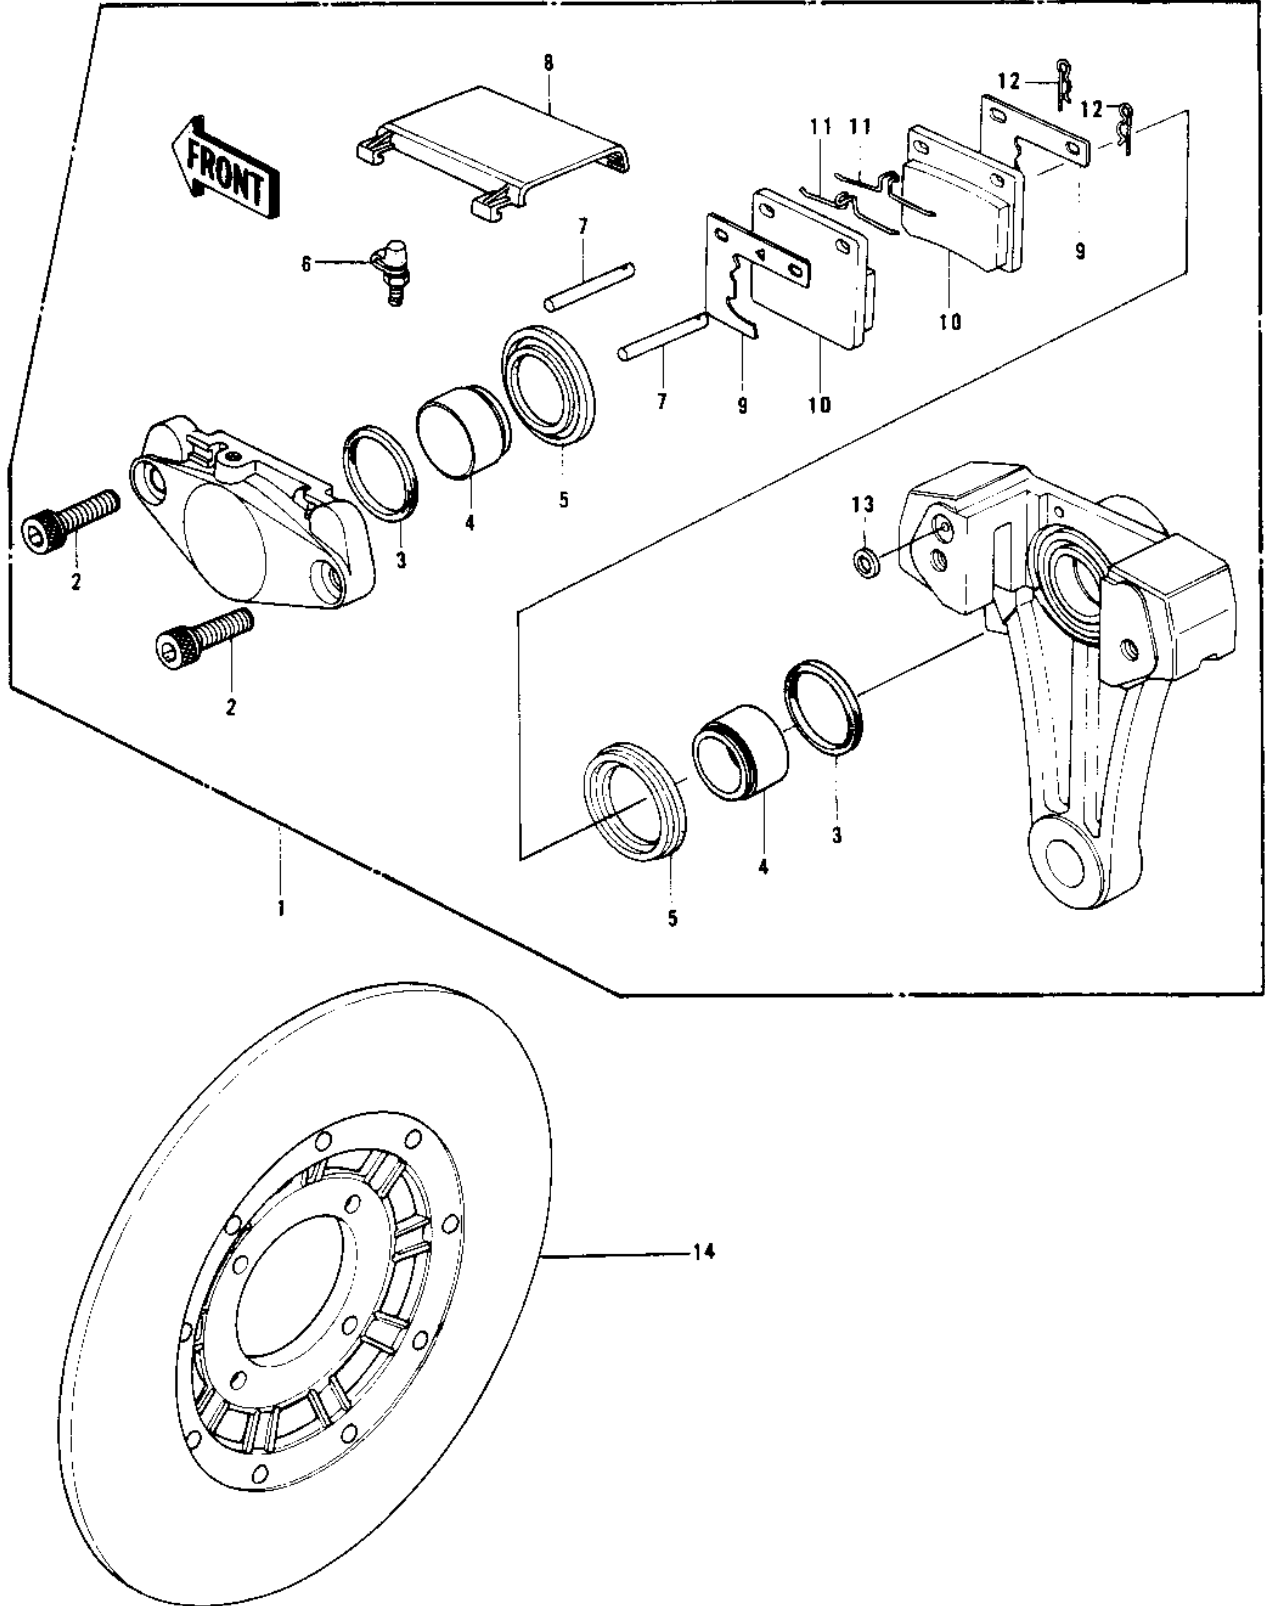

1978 Police 1000 PARTS DIAGRAM

REAR BRAKE ('78 C1/C1A)

1978 Police 1000 PARTS LIST

REAR BRAKE ('78 C1/C1A)

ITEM NAME	PART NUMBER	QUANTITY
CALIPER ASSY,REAR (Ref # 1)	43041-025	1
BOLT,REAR CALIPER (Ref # 2)	43033-005	2
RING,PISTON SEAL (Ref # 3)	43049-002	2
PISTON,REAR CALIPER (Ref # 4)	43048-008	2
DUST SEAL,PISTON (Ref # 5)	43054-004	2
BLEEDER SET (Ref # 6)	43085-001	1
PIN (Ref # 7)	43045-007	2
CAP (Ref # 8)	43024-004	1
SHIM (Ref # 9)	43076-004	2
PAD (Ref # 10)	43050-010	2
SPRING (Ref # 11)	43086-002	2
CLIP (Ref # 12)	43084-003	2
RING,SEAL (Ref # 13)	43053-008	1
DISC PLATE,REAR DISC (Ref # 14)	41080-010	1