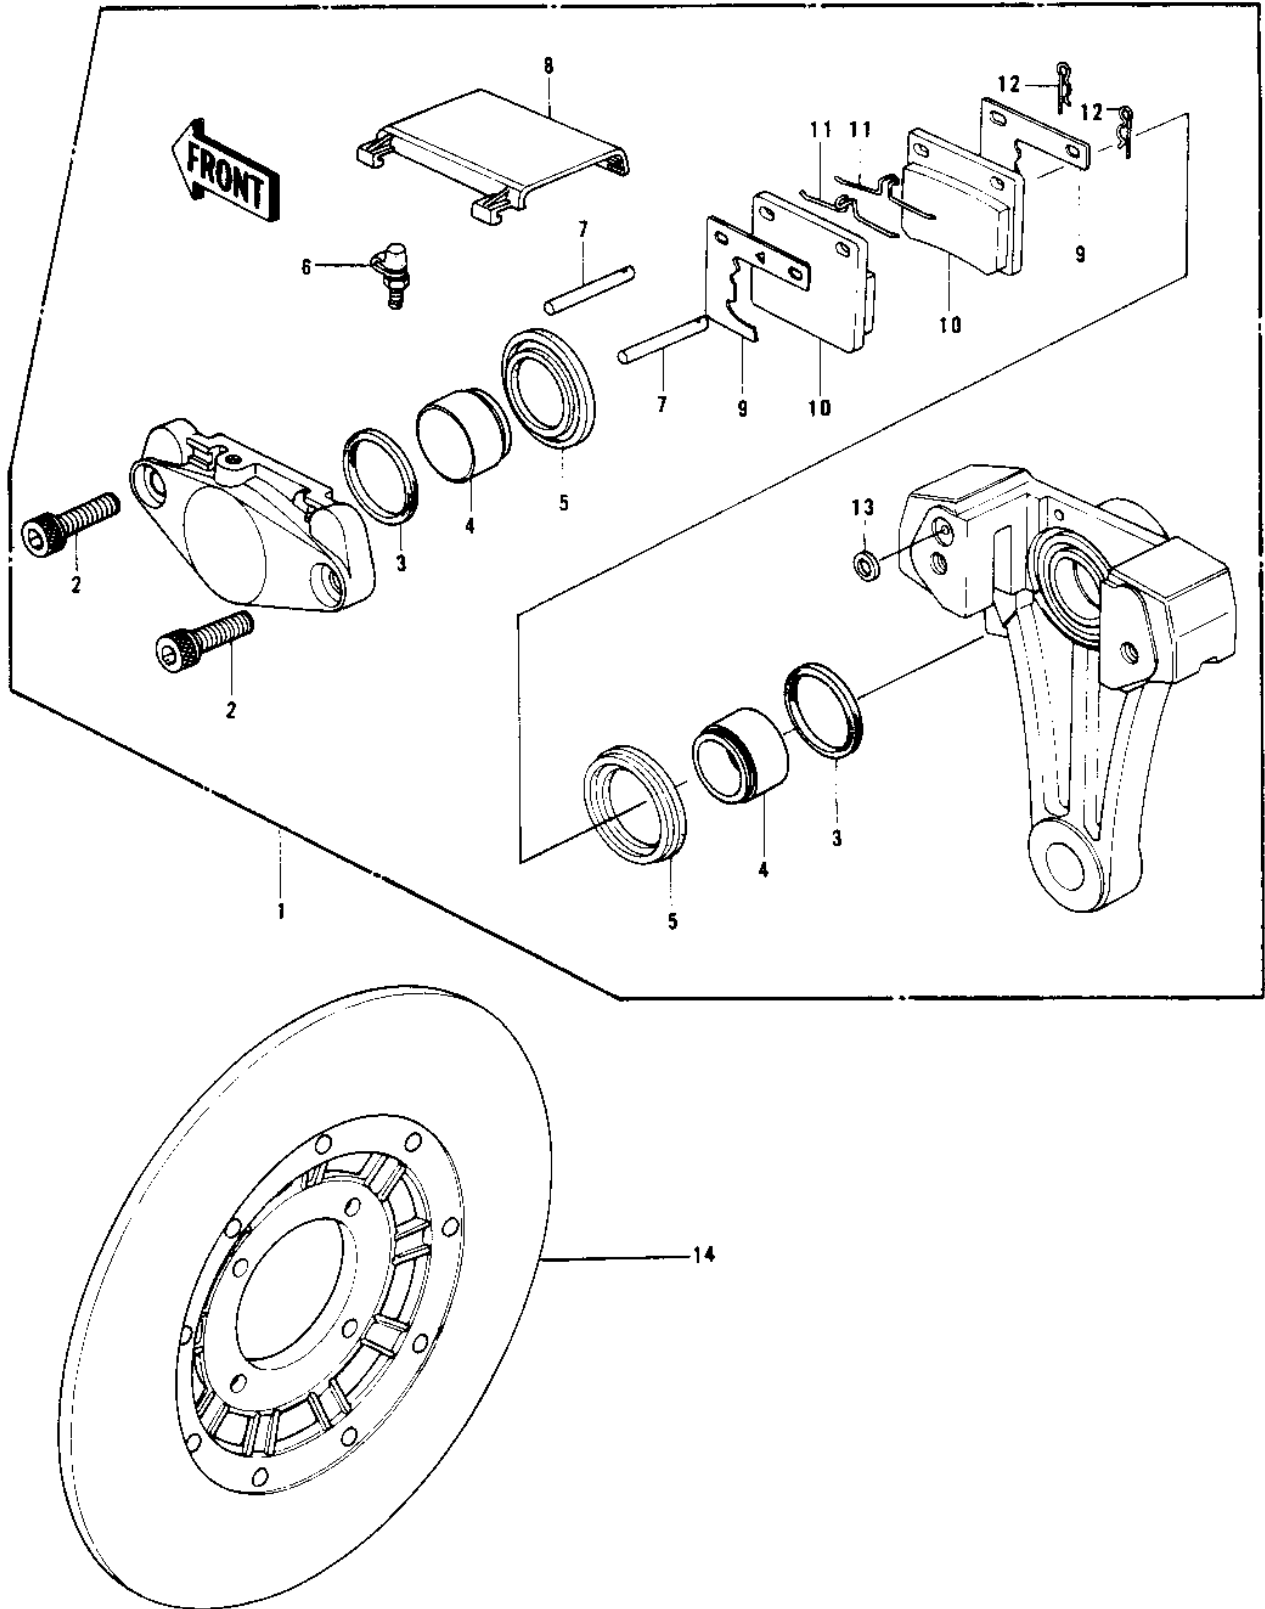

# 1978 Police 1000 PARTS DIAGRAM

REAR BRAKE ('78 C1/C1A)

# 1978 Police 1000 PARTS LIST

## REAR BRAKE ('78 C1/C1A)

ITEM NAME	PART NUMBER	QUANTITY
CALIPER ASSY,REAR (Ref # 1)	43041-025	1
BOLT,REAR CALIPER (Ref # 2)	43033-005	2
RING,PISTON SEAL (Ref # 3)	43049-002	2
PISTON,REAR CALIPER (Ref # 4)	43048-008	2
DUST SEAL,PISTON (Ref # 5)	43054-004	2
BLEEDER SET (Ref # 6)	43085-001	1
PIN (Ref # 7)	43045-007	2
CAP (Ref # 8)	43024-004	1
SHIM (Ref # 9)	43076-004	2
PAD (Ref # 10)	43050-010	2
SPRING (Ref # 11)	43086-002	2
CLIP (Ref # 12)	43084-003	2
RING,SEAL (Ref # 13)	43053-008	1
DISC PLATE,REAR DISC (Ref # 14)	41080-010	1