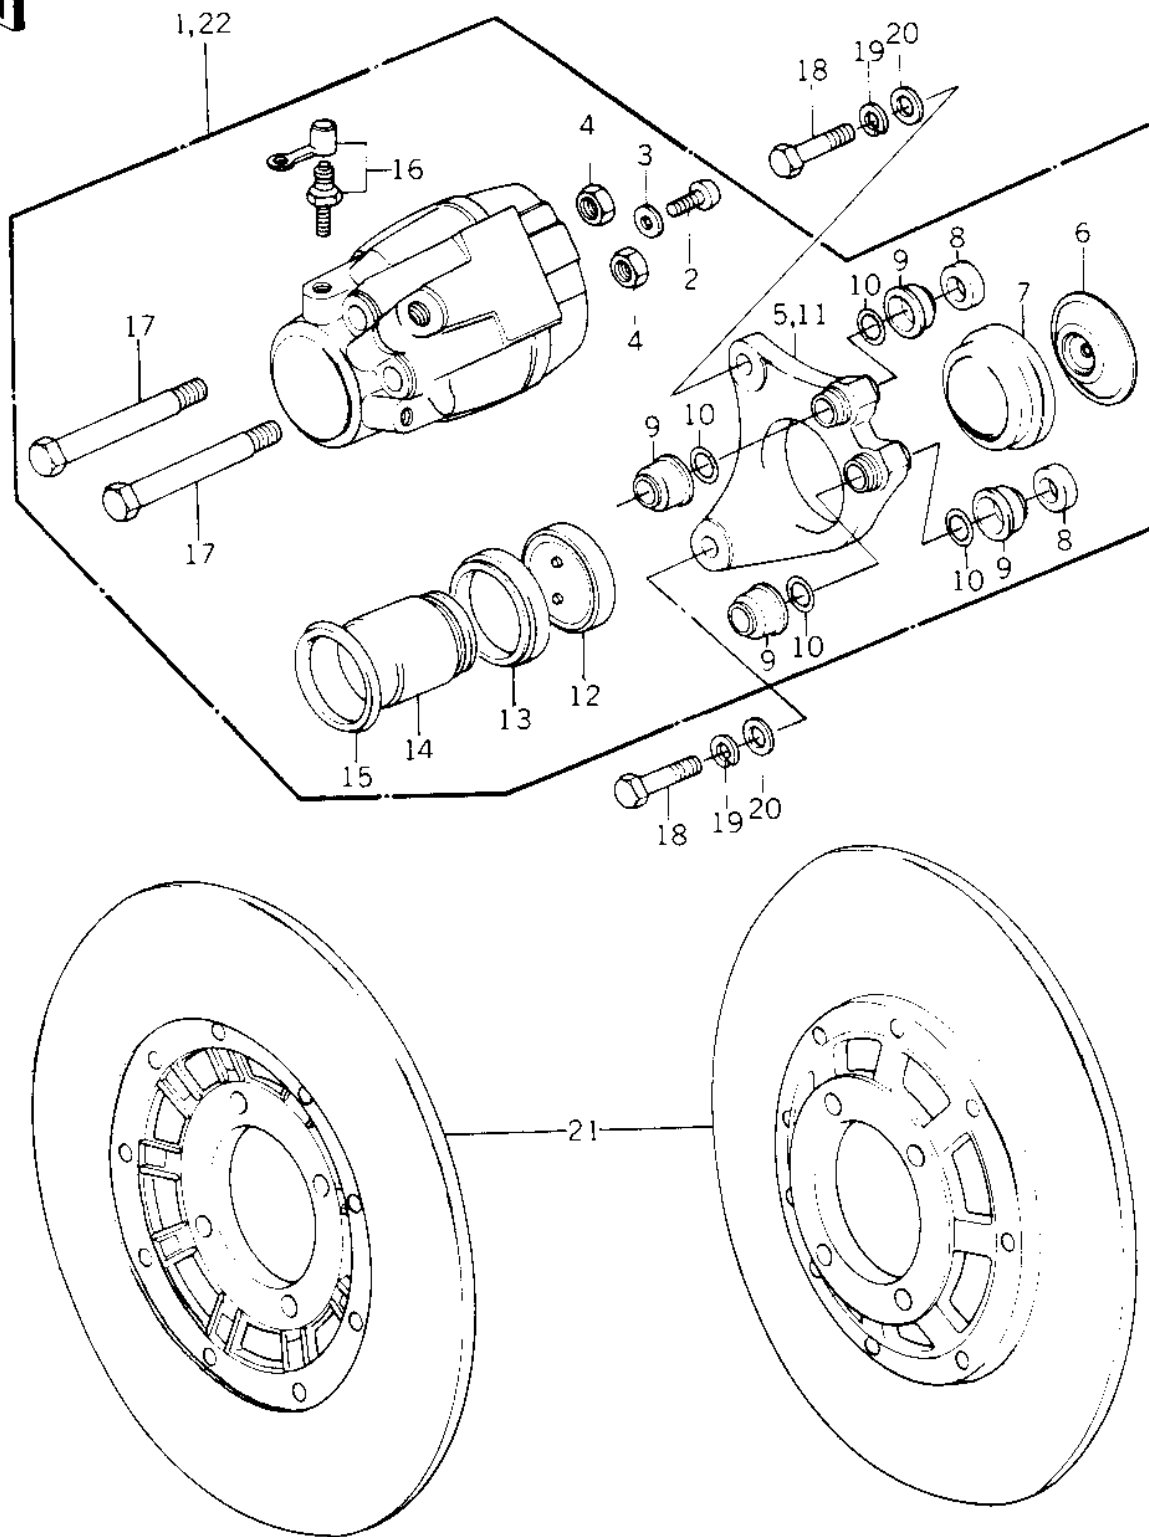

1978 Police 1000 PARTS DIAGRAM

FRONT BRAKE ('78 C1/C1A)

1978 Police 1000 PARTS LIST

FRONT BRAKE ('78 C1/C1A)

ITEM NAME	PART NUMBER	QUANTITY
CALIPER ASSY,FRONT,2 (Ref # 1)	43041-032	1
SCREW PAN HEAD 6X12 (Ref # 2)	220B0612	2
WASHER SPRING 8MM (Ref # 3)	461F0800	2
NUT 10MM (Ref # 4)	315B1000	4
HOLDER,CALIPER (Ref # 5)	43044-009	1
SPACER (Ref # 6)	43040-004	2
PAD SET,(FRONT) (Ref # 7-12)	43050-5001	2
PAD B (Ref # 7)	43051-001	2
PLUG (Ref # 8)	43088-002	4
DUST SHILD,SHAFT (Ref # 9)	43052-005	8
"O" RING (Ref # 10)	43053-006	8
HOLDER,CALIPER (Ref # 11)	43044-008	1
PAD A (Ref # 12)	43050-011	2
DUST SEALD,RUBBER (Ref # 13)	43054-003	2
PISTON (Ref # 14)	43048-1002	2
RING-PISTON (Ref # 15)	43049-001	2
BLEEDER SET (Ref # 16)	43085-001	2
BOLT (Ref # 17)	43045-006	4
BOLT (Ref # 18)	92007-032	4
WASHER SPRING 10MM (Ref # 19)	461F1000	4
WASHER PLAIN 10MM (Ref # 20)	410B1000	4
DISC PLATE,FRONT BRK (Ref # 21)	41080-007	2
CALIPER ASSY,FRONT,R (Ref # 22)	43041-033	1