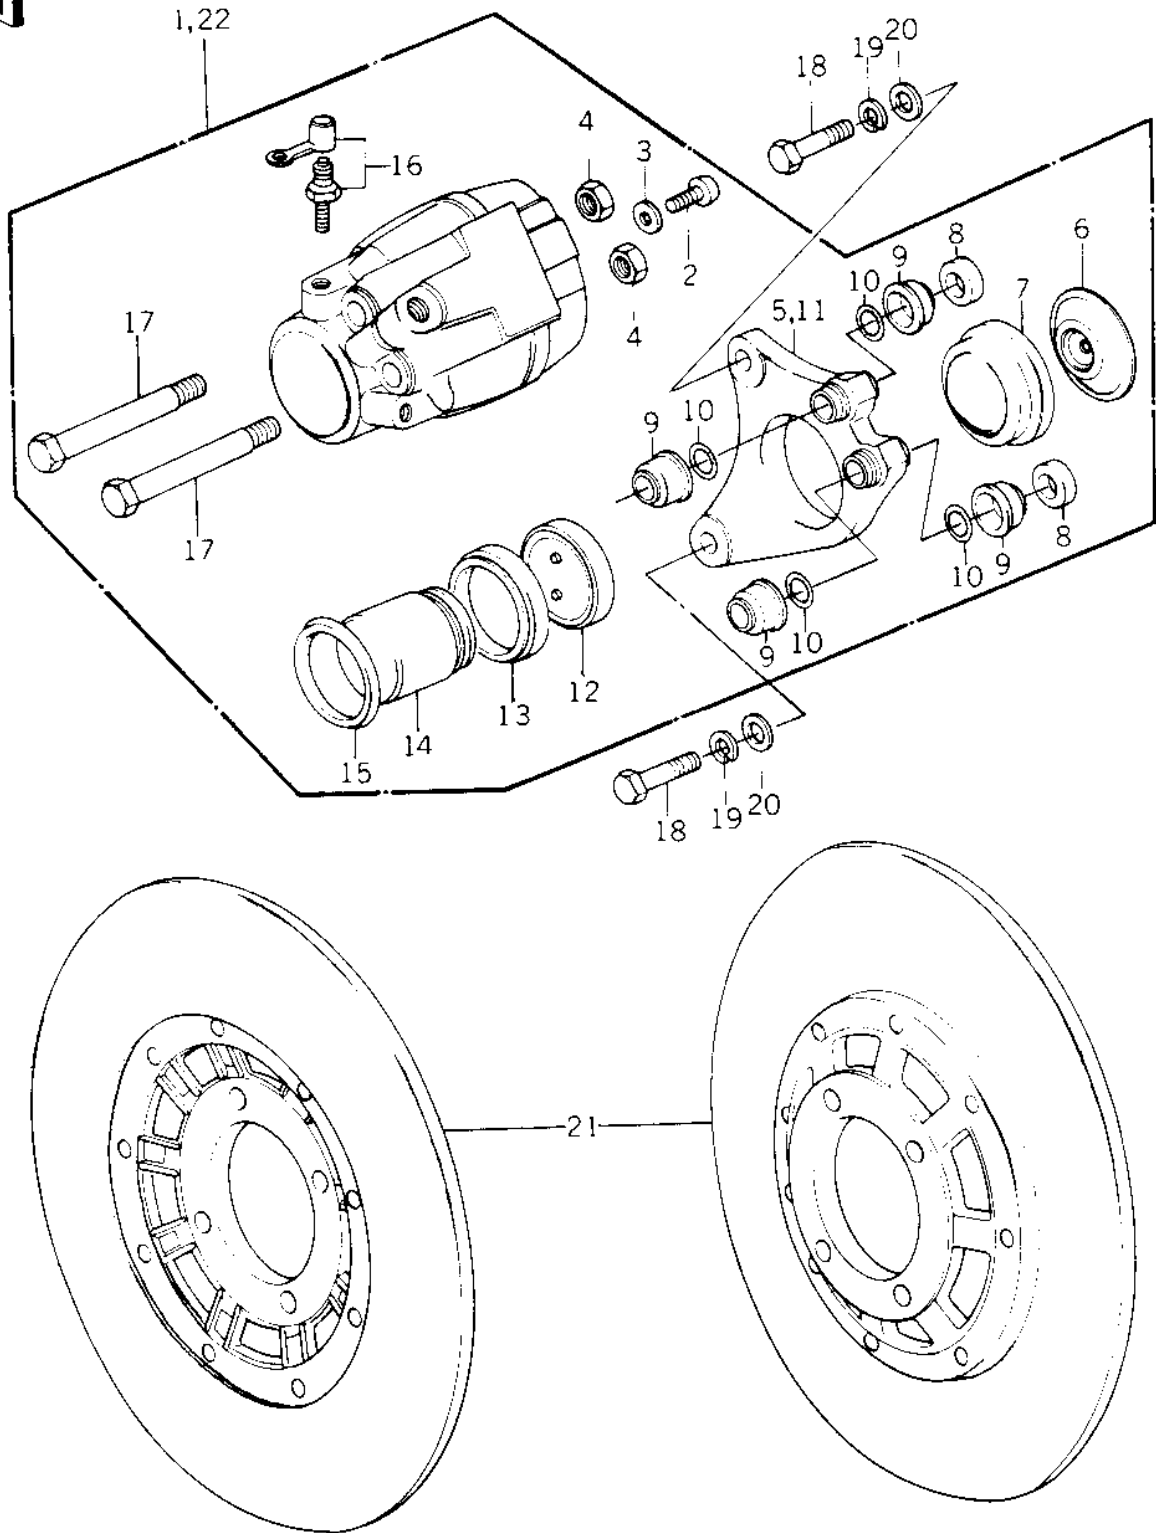

1978 Police 1000 PARTS DIAGRAM

FRONT BRAKE ('78 C1/C1A)

1978 Police 1000 PARTS LIST

FRONT BRAKE ('78 C1/C1A)

ITEM NAME	PART NUMBER	QUANTITY
CALIPER ASSY,FRONT,2 (Ref # 1)	43041-032	1
SCREW PAN HEAD 6X12 (Ref # 2)	220B0612	2
WASHER SPRING 8MM (Ref # 3)	461F0800	2
NUT 10MM (Ref # 4)	315B1000	4
HOLDER,CALIPER (Ref # 5)	43044-009	1
SPACER (Ref # 6)	43040-004	2
PAD SET,(FRONT) (Ref # 7-12)	43050-5001	2
PAD B (Ref # 7)	43051-001	2
PLUG (Ref # 8)	43088-002	4
DUST SHILD,SHAFT (Ref # 9)	43052-005	8
"O" RING (Ref # 10)	43053-006	8
HOLDER,CALIPER (Ref # 11)	43044-008	1
PAD A (Ref # 12)	43050-011	2
DUST SEALD,RUBBER (Ref # 13)	43054-003	2
PISTON (Ref # 14)	43048-1002	2
RING-PISTON (Ref # 15)	43049-001	2
BLEEDER SET (Ref # 16)	43085-001	2
BOLT (Ref # 17)	43045-006	4
BOLT (Ref # 18)	92007-032	4
WASHER SPRING 10MM (Ref # 19)	461F1000	4
WASHER PLAIN 10MM (Ref # 20)	410B1000	4
DISC PLATE,FRONT BRK (Ref # 21)	41080-007	2
CALIPER ASSY,FRONT,R (Ref # 22)	43041-033	1