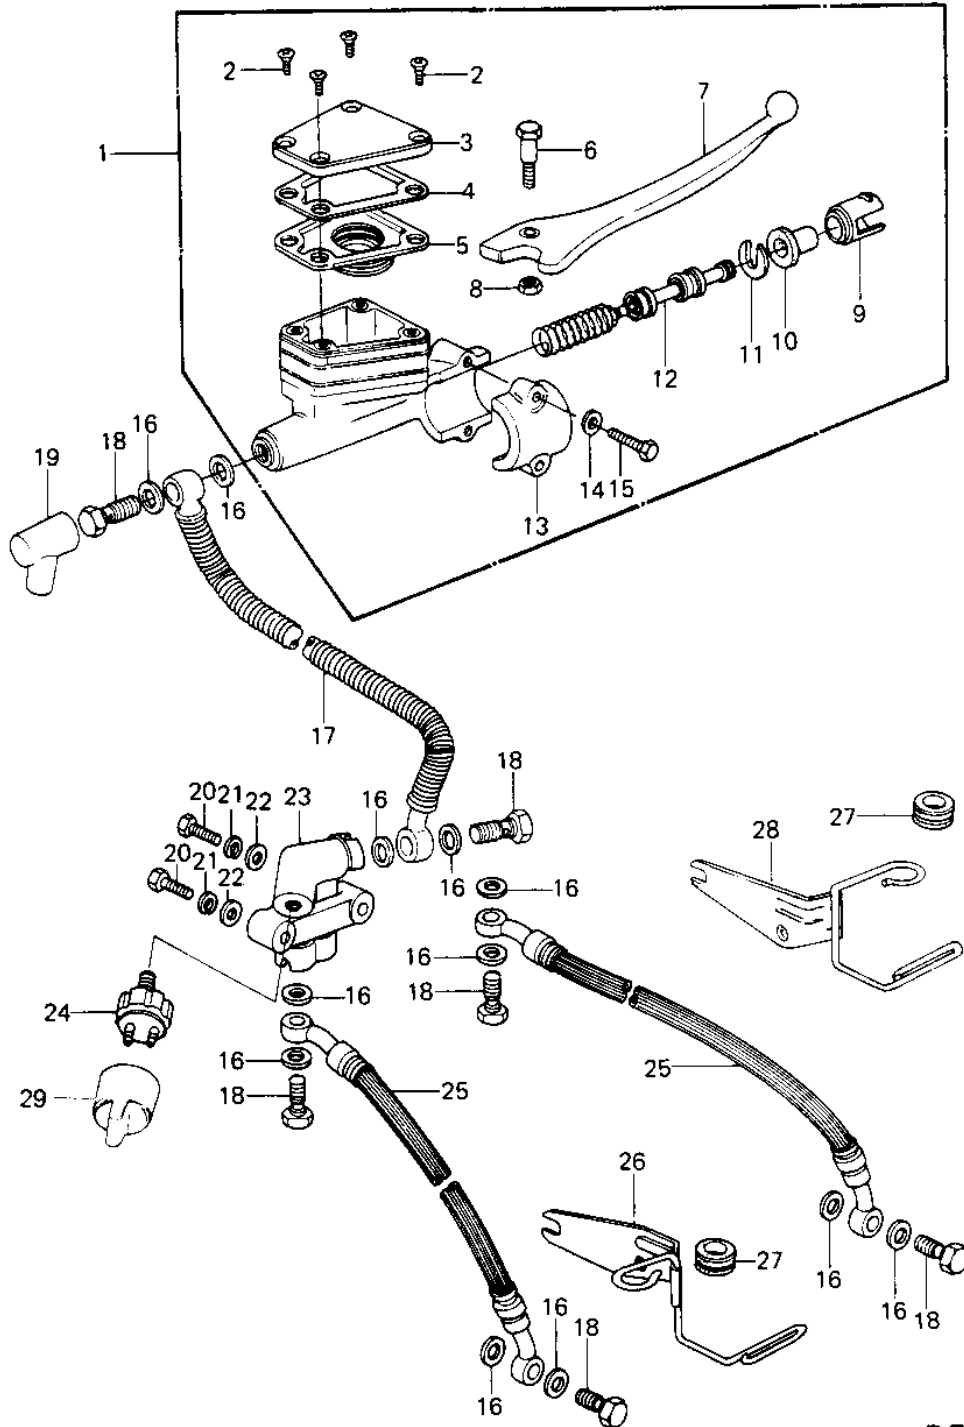

1978 Police 1000 PARTS DIAGRAM

FRONT MASTER CYLINDER (KZ1000-C1A)

KZ 100

1978 Police 1000 PARTS LIST

FRONT MASTER CYLINDER (KZ1000-C1A)

ITEM NAME	PART NUMBER	QUANTITY
CYLINDER ASSY,MSTR,F (Ref # 1)	43015-1009	1
SCREW,COUNTERSUNK HE (Ref # 2)	92001-1055	4
CAP,OIL CUP (Ref # 3)	43026-1003	1
PLATE,DIAPHRAGM (Ref # 4)	43027-1002	1
DIAPHRAGM (Ref # 5)	43028-1002	1
BOLT,CLUTCH LEV FITT (Ref # 6)	92001-1056	1
LEVER,FRONT BRAKE (Ref # 7)	46092-1002	1
NUT 6MM (Ref # 8)	312B0600	1
LINER,PISTON (Ref # 9)	14008-1007	1
DUST COVER (Ref # 10)	49016-1010	1
STOPER,PISTON (Ref # 11)	43022-1001	1
PISTON-COMP-BRAKE (Ref # 12)	43020-1023	1
HOLDER,MASTER CYLIND (Ref # 13)	43034-1001	1
WASHER PLAIN 6MM (Ref # 14)	411B0600	2
BOLT HEX HEAD 6X25 (Ref # 15)	110N0625	2
WASHER-OIL BOLT (Ref # 16)	43067-001	12
HOSE,FRONT BRAKE (Ref # 17)	43059-022	1
BOLT,OIL,L=23 (Ref # 18)	92002-1888	6
BOOT,DUST (Ref # 19)	49006-1041	1
BOLT,HEX HEAD,6X45 (Ref # 20)	110N0645	2
WASHER SPRING 6MM (Ref # 21)	461F0600	2
WASHER PLAIN 6MM (Ref # 22)	411B0600	2
JOINT,FOUR WAY (Ref # 23)	43075-002	1
SWITCH-FRONT BRAKE (Ref # 24)	43065-001	1
HOSE,CALIPER BRAKE (Ref # 25)	43059-033	2
BRACKET (Ref # 26)	11034-1041	1
DAMPER RUBBER,CYL HS (Ref # 27)	43064-006	2
BRACKET,BRK HOSE,R.H (Ref # 28)	11034-1063	1
CAP,FRONT BRK SWITCH (Ref # 29)	11012-1037	1