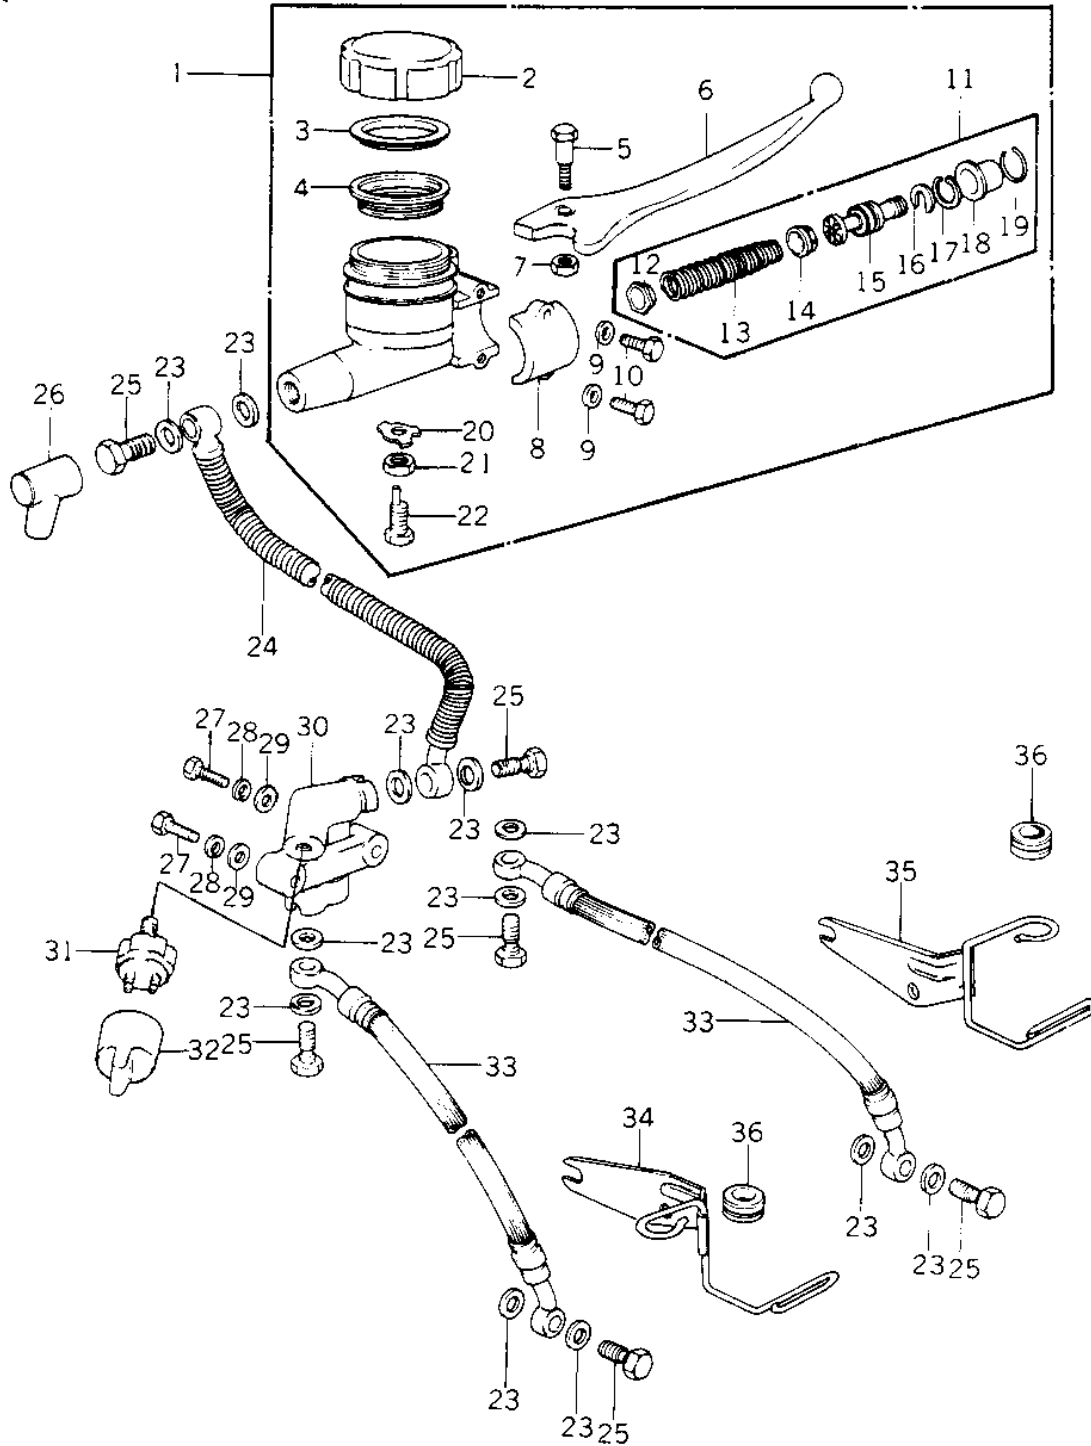

1978 Police 1000 PARTS DIAGRAM

FRONT MASTER CYLINDER (KZ1000-C1)

KZ 100

1978 Police 1000 PARTS LIST

FRONT MASTER CYLINDER (KZ1000-C1)

| ITEM NAME | PART NUMBER | QUANTITY |
|---------------------------------|-------------|----------|
| CYLINDER ASSY,MSTR,F (Ref # 1) | 43015-1009 | 1 |
| CAP,OIL CUP (Ref # 2) | 43026-003 | 1 |
| PLATE-MASTER CYLINDE (Ref # 3) | 43027-001 | 1 |
| DIAPHRAGM (Ref # 4) | 43028-003 | 1 |
| BOLT (Ref # 5) | 43033-004 | 1 |
| LEVER,FRONT BRAKE (Ref # 6) | 43029-003 | 1 |
| NUT 6MM (Ref # 7) | 312B0600 | 1 |
| HOLDER-MASTER CYL (Ref # 8) | 43034-001 | 1 |
| WASHER PLAIN 6MM (Ref # 9) | 411B0600 | 2 |
| BOLT HEX HEAD 6X25 (Ref # 10) | 110N0625 | 2 |
| REPAIR ASY,MASTER CY (Ref # 11) | 43073-005 | 1 |
| VALVE ASSY, CHECK (Ref # 12) | 43017-002 | 1 |
| SPRING ASSY, RETURN (Ref # 13) | 43018-002 | 1 |
| CUP, PRIMARY (Ref # 14) | 43019-002 | 1 |
| PISTON ASSY (Ref # 15) | 43072-001 | 1 |
| STOPPER-PISTON (Ref # 16) | 43022-001 | 1 |
| CIRCLIP,18MM (Ref # 17) | 481J1800 | 1 |
| BOOTS (Ref # 18) | 43024-001 | 1 |
| STOPPER-BOOTS (Ref # 19) | 43025-001 | 1 |
| WASHER-LOCK,8MM (Ref # 20) | 43031-001 | 1 |
| NUT,8MM (Ref # 21) | 311B0800 | 1 |
| BOLT,LEVER ADJUSTING (Ref # 22) | 43030-003 | 1 |
| WASHER-OIL BOLT (Ref # 23) | 43067-001 | 12 |
| HOSE,FRONT BRAKE (Ref # 24) | 43059-022 | 1 |
| BOLT,OIL,L=23 (Ref # 25) | 92002-1888 | 6 |
| BOOT,DUST (Ref # 26) | 49006-1041 | 1 |
| BOLT,HEX HEAD,6X45 (Ref # 27) | 110N0645 | 2 |
| WASHER SPRING 6MM (Ref # 28) | 461F0600 | 2 |
| WASHER PLAIN 6MM (Ref # 29) | 411B0600 | 2 |