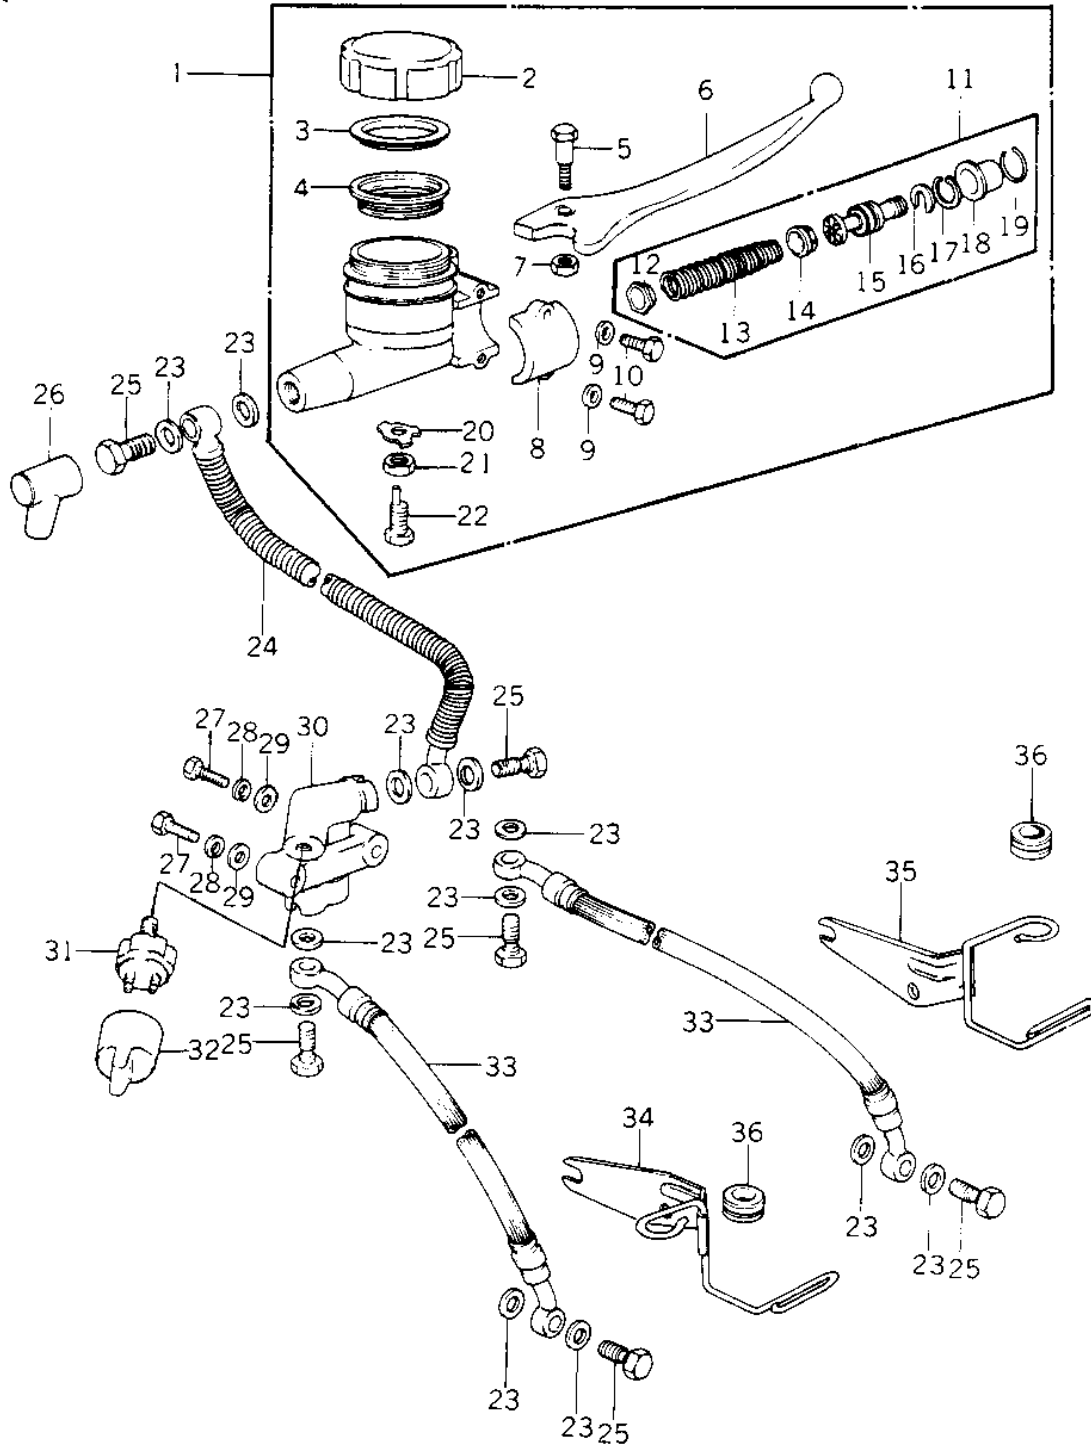

# 1978 Police 1000 PARTS DIAGRAM

FRONT MASTER CYLINDER (KZ1000-C1)

**KZ 100**

# 1978 Police 1000 PARTS LIST

## FRONT MASTER CYLINDER (KZ1000-C1)

ITEM NAME	PART NUMBER	QUANTITY
CYLINDER ASSY,MSTR,F (Ref # 1)	43015-1009	1
CAP,OIL CUP (Ref # 2)	43026-003	1
PLATE-MASTER CYLINDE (Ref # 3)	43027-001	1
DIAPHRAGM (Ref # 4)	43028-003	1
BOLT (Ref # 5)	43033-004	1
LEVER,FRONT BRAKE (Ref # 6)	43029-003	1
NUT 6MM (Ref # 7)	312B0600	1
HOLDER-MASTER CYL (Ref # 8)	43034-001	1
WASHER PLAIN 6MM (Ref # 9)	411B0600	2
BOLT HEX HEAD 6X25 (Ref # 10)	110N0625	2
REPAIR ASY,MASTER CY (Ref # 11)	43073-005	1
VALVE ASSY, CHECK (Ref # 12)	43017-002	1
SPRING ASSY, RETURN (Ref # 13)	43018-002	1
CUP, PRIMARY (Ref # 14)	43019-002	1
PISTON ASSY (Ref # 15)	43072-001	1
STOPPER-PISTON (Ref # 16)	43022-001	1
CIRCLIP,18MM (Ref # 17)	481J1800	1
BOOTS (Ref # 18)	43024-001	1
STOPPER-BOOTS (Ref # 19)	43025-001	1
WASHER-LOCK,8MM (Ref # 20)	43031-001	1
NUT,8MM (Ref # 21)	311B0800	1
BOLT,LEVER ADJUSTING (Ref # 22)	43030-003	1
WASHER-OIL BOLT (Ref # 23)	43067-001	12
HOSE,FRONT BRAKE (Ref # 24)	43059-022	1
BOLT,OIL,L=23 (Ref # 25)	92002-1888	6
BOOT,DUST (Ref # 26)	49006-1041	1
BOLT,HEX HEAD,6X45 (Ref # 27)	110N0645	2
WASHER SPRING 6MM (Ref # 28)	461F0600	2
WASHER PLAIN 6MM (Ref # 29)	411B0600	2