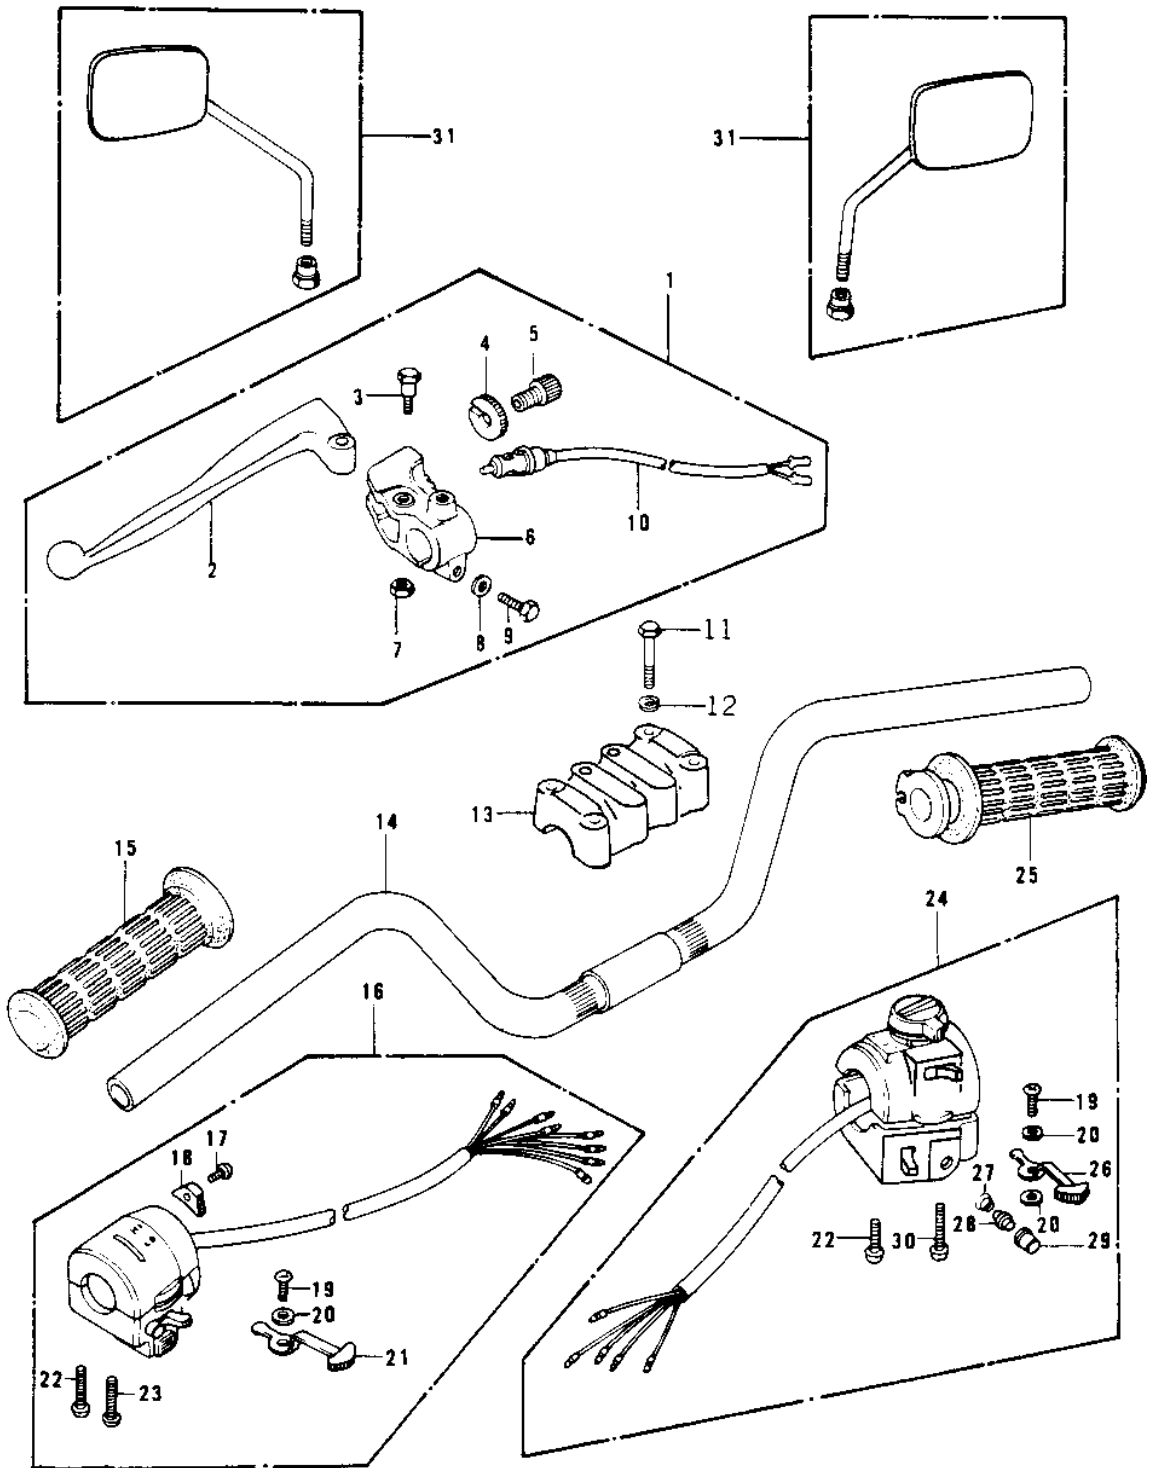

1978 Police 1000 PARTS DIAGRAM

HANDLEBAR (78 C1/C1A)

1978 Police 1000 PARTS LIST

HANDLEBAR ('78 C1/C1A)

ITEM NAME	PART NUMBER	QUANTITY
LEVER ASSY,CLUTCH (Ref # 1)	46076-054	1
LEVER,CLUTCH (Ref # 2)	46092-023	1
BOLT,HEX HEAD (Ref # 3)	92007-047	1
NUT,CABLE ADJUST NUT (Ref # 4)	46056-007	1
SCREW CABLE ADJUST (Ref # 5)	46055-003	1
HOLDER,CLUTCH LEVER (Ref # 6)	46094-019	1
NUT (Ref # 7)	92019-008	1
WASHER PLAIN 6MM (Ref # 8)	410B0600	1
BOLT HEX HEAD 6X25 (Ref # 9)	110N0625	1
SWITCH,CLUTCH (Ref # 10)	27043-002	1
BOLT 8X38 (Ref # 11)	92001-1405	4
WASHER SPRING 8MM (Ref # 12)	461F0800	4
HOLDER,HANDLEBAR (Ref # 13)	46012-1001	1
HANDLE (Ref # 14)	46003-4008	1
RUBBER,L.H GRIP (Ref # 15)	46075-028	1
HOUSING-ASSY-CNTL,LH (Ref # 16)	46091-4002	1
SCREW CNTSNK HD 3X8 (Ref # 17)	221B0308A	1
KNOB,LIGHTING SW L.H (Ref # 18)	46044-013	1
SCREW PAN HEAD 3X5 (Ref # 19)	220B0305A	2
WASHER (Ref # 20)	92095-010	3
KNOB,LIGHTING SW L.H (Ref # 21)	46043-005	1
SCREW PAN HEAD 5X30 (Ref # 22)	220B0530	2
SCREW-PAN-CROS (Ref # 23)	220B0535	1
HOUSING ASSY,R.H (Ref # 24)	46091-1009	1
GRIP ASSY,THROTTLE (Ref # 25)	46019-038	1
KNOB,LIGHTING SW R.H (Ref # 26)	46043-004	1
SWITCH ASSY,HORN BUT (Ref # 27)	27010-1009	1
SWITCH ASSY,HORN BUT (Ref # 28)	27010-1009	1
SWITCH ASSY,HORN BUT (Ref # 29)	27010-1009	1