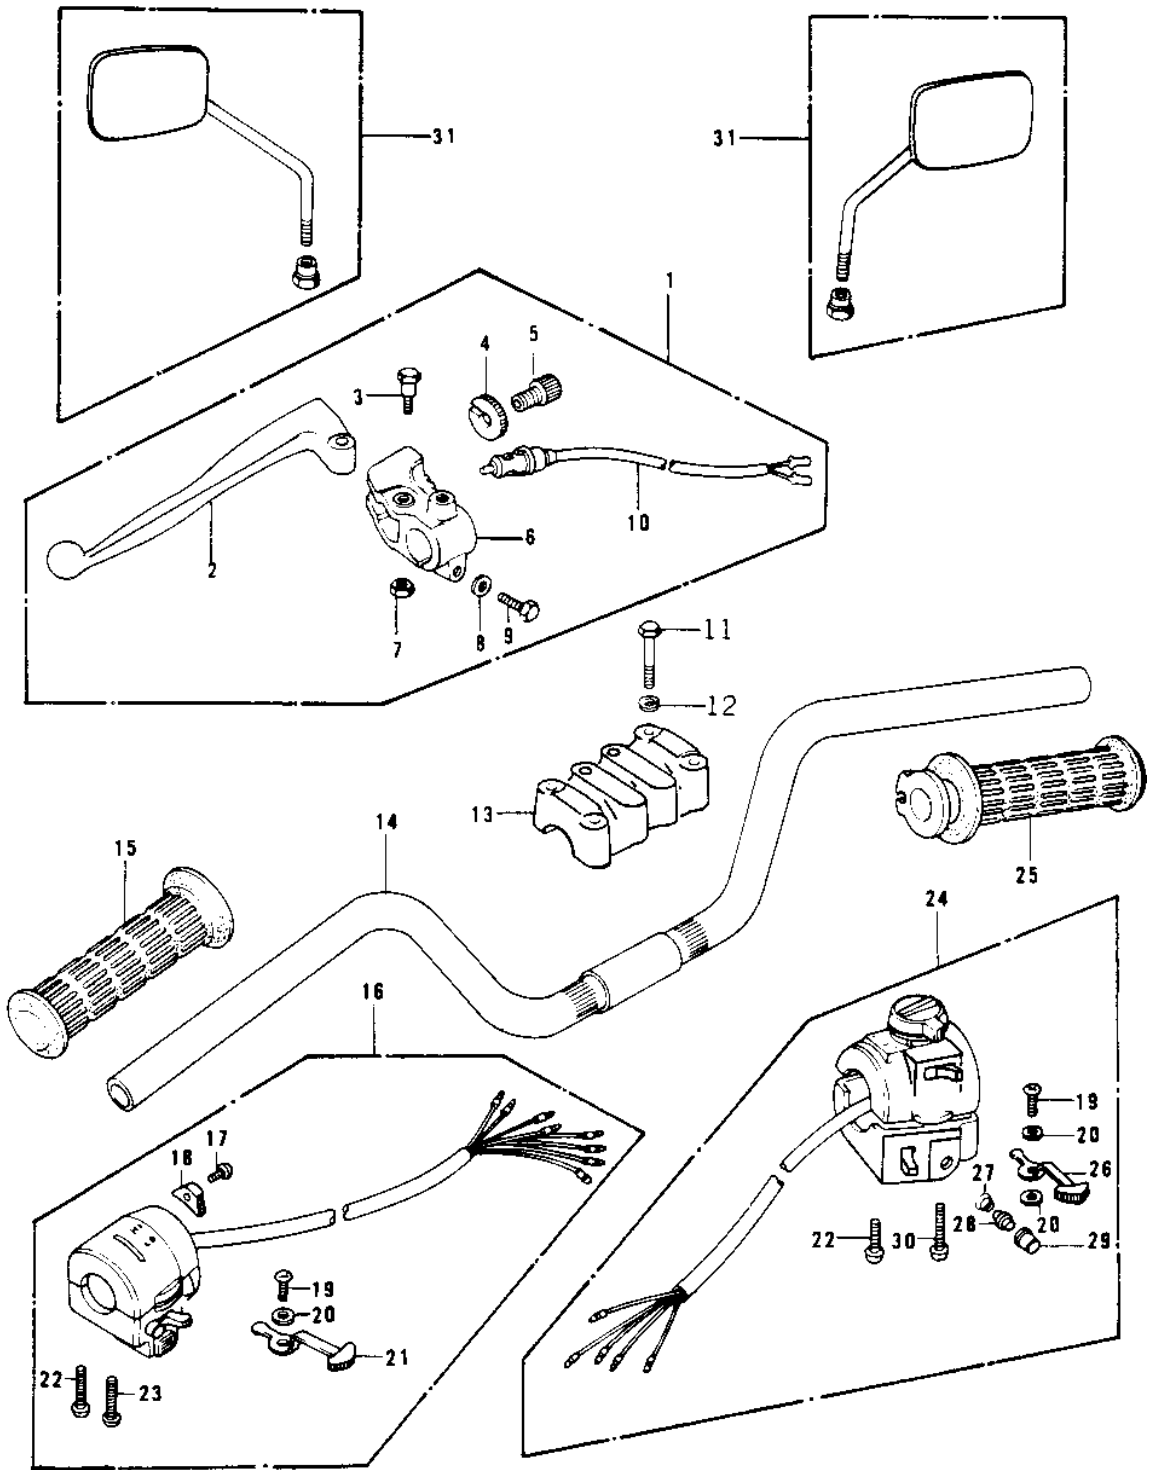

# 1978 Police 1000 PARTS DIAGRAM

HANDLEBAR (78 C1/C1A)

# 1978 Police 1000 PARTS LIST

HANDLEBAR ('78 C1/C1A)

ITEM NAME	PART NUMBER	QUANTITY
LEVER ASSY,CLUTCH (Ref # 1)	46076-054	1
LEVER,CLUTCH (Ref # 2)	46092-023	1
BOLT,HEX HEAD (Ref # 3)	92007-047	1
NUT,CABLE ADJUST NUT (Ref # 4)	46056-007	1
SCREW CABLE ADJUST (Ref # 5)	46055-003	1
HOLDER,CLUTCH LEVER (Ref # 6)	46094-019	1
NUT (Ref # 7)	92019-008	1
WASHER PLAIN 6MM (Ref # 8)	410B0600	1
BOLT HEX HEAD 6X25 (Ref # 9)	110N0625	1
SWITCH,CLUTCH (Ref # 10)	27043-002	1
BOLT 8X38 (Ref # 11)	92001-1405	4
WASHER SPRING 8MM (Ref # 12)	461F0800	4
HOLDER,HANDLEBAR (Ref # 13)	46012-1001	1
HANDLE (Ref # 14)	46003-4008	1
RUBBER,L.H GRIP (Ref # 15)	46075-028	1
HOUSING-ASSY-CNTL,LH (Ref # 16)	46091-4002	1
SCREW CNTSNK HD 3X8 (Ref # 17)	221B0308A	1
KNOB,LIGHTING SW L.H (Ref # 18)	46044-013	1
SCREW PAN HEAD 3X5 (Ref # 19)	220B0305A	2
WASHER (Ref # 20)	92095-010	3
KNOB,LIGHTING SW L.H (Ref # 21)	46043-005	1
SCREW PAN HEAD 5X30 (Ref # 22)	220B0530	2
SCREW-PAN-CROS (Ref # 23)	220B0535	1
HOUSING ASSY,R.H (Ref # 24)	46091-1009	1
GRIP ASSY,THROTTLE (Ref # 25)	46019-038	1
KNOB,LIGHTING SW R.H (Ref # 26)	46043-004	1
SWITCH ASSY,HORN BUT (Ref # 27)	27010-1009	1
SWITCH ASSY,HORN BUT (Ref # 28)	27010-1009	1
SWITCH ASSY,HORN BUT (Ref # 29)	27010-1009	1