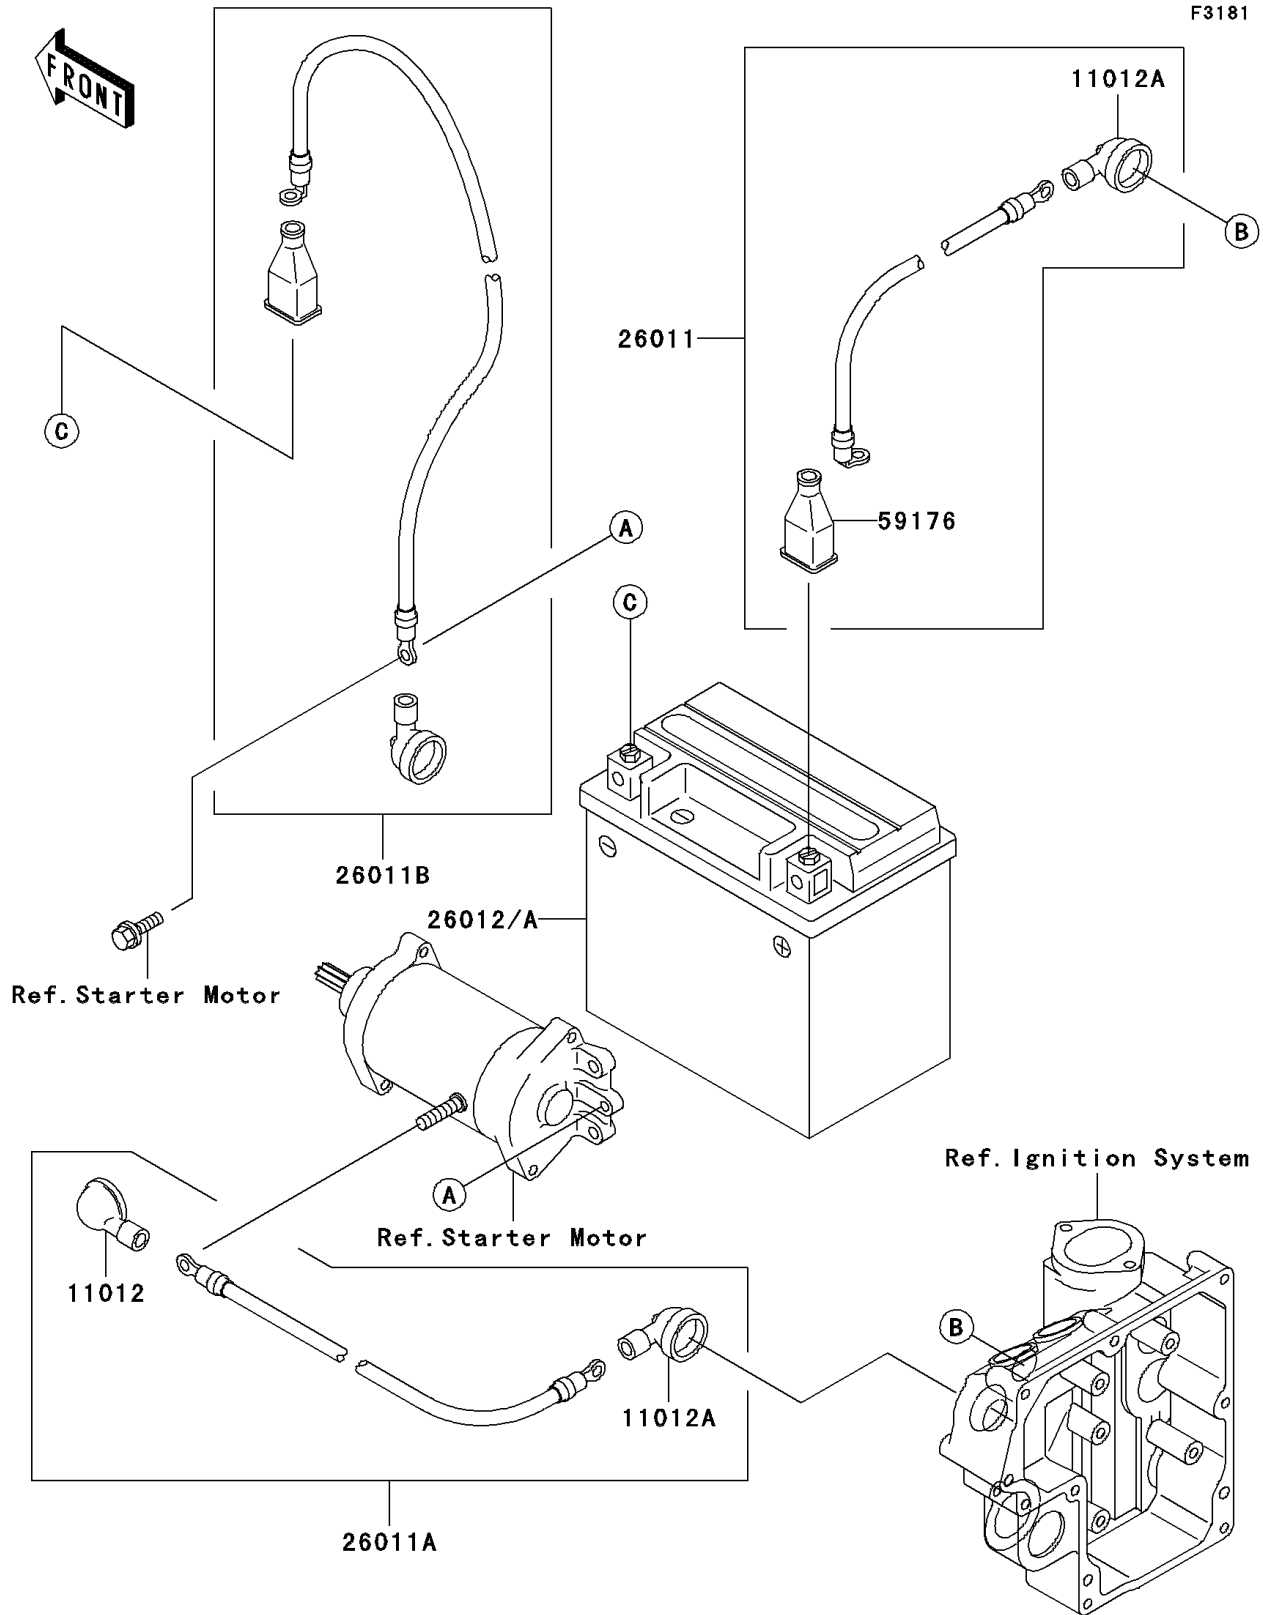

2005 800 SX-R PARTS DIAGRAM

Electrical Equipment

2005 800 SX-R PARTS LIST

Electrical Equipment

ITEM NAME	PART NUMBER	QUANTITY
CAP (Ref # 11012)	11012-3004	1
CAP,LEAD WIRE (Ref # 11012A)	11012-3726	1
WIRE-LEAD,BATTERY-SWITCH (Ref # 26011)	26011-3789	1
WIRE-LEAD,STARTER-SWITCH (Ref # 26011A)	26011-3791	1
WIRE-LEAD,BATTERY-STARTER (Ref # 26011B)	26011-3868	1
BATTERY,YTX20L-BS,12V 18AH (Ref # 26012A)	26012-3730	1
CAP.,TERMINAL (Ref # 59176)	59176-501	1