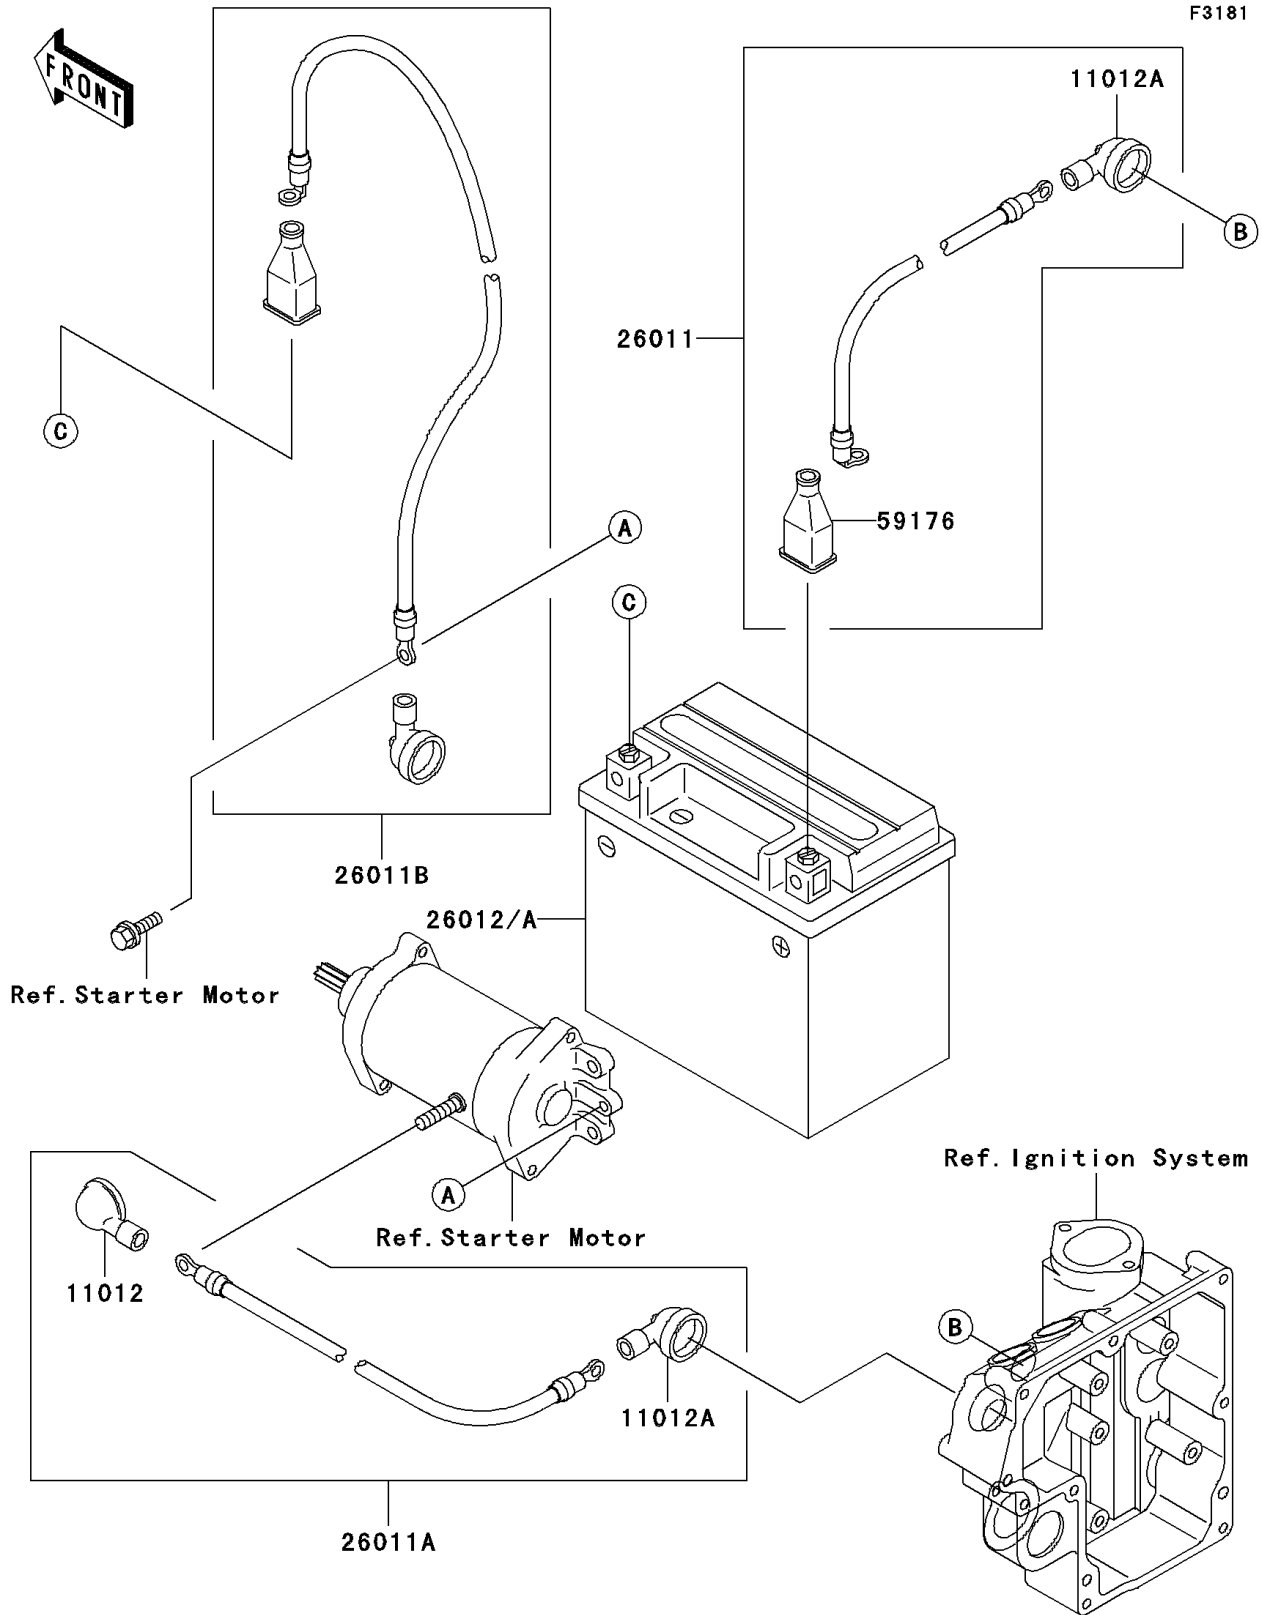

# 2003 800 SX-R PARTS DIAGRAM

## Electrical Equipment

## 2003 800 SX-R PARTS LIST

### Electrical Equipment

ITEM NAME	PART NUMBER	QUANTITY
CAP (Ref # 11012)	11012-3004	1
CAP,LEAD WIRE (Ref # 11012A)	11012-3726	2
WIRE-LEAD,BATTERY-SWITCH (Ref # 26011)	26011-3789	1
WIRE-LEAD,STARTER-SWITCH (Ref # 26011A)	26011-3791	1
WIRE-LEAD,BATTERY-STARTER (Ref # 26011B)	26011-3868	1
BATTERY,YTX20L-BS,12V 18AH (Ref # 26012)	26012-3728	1
CAP.,TERMINAL (Ref # 59176)	59176-501	1