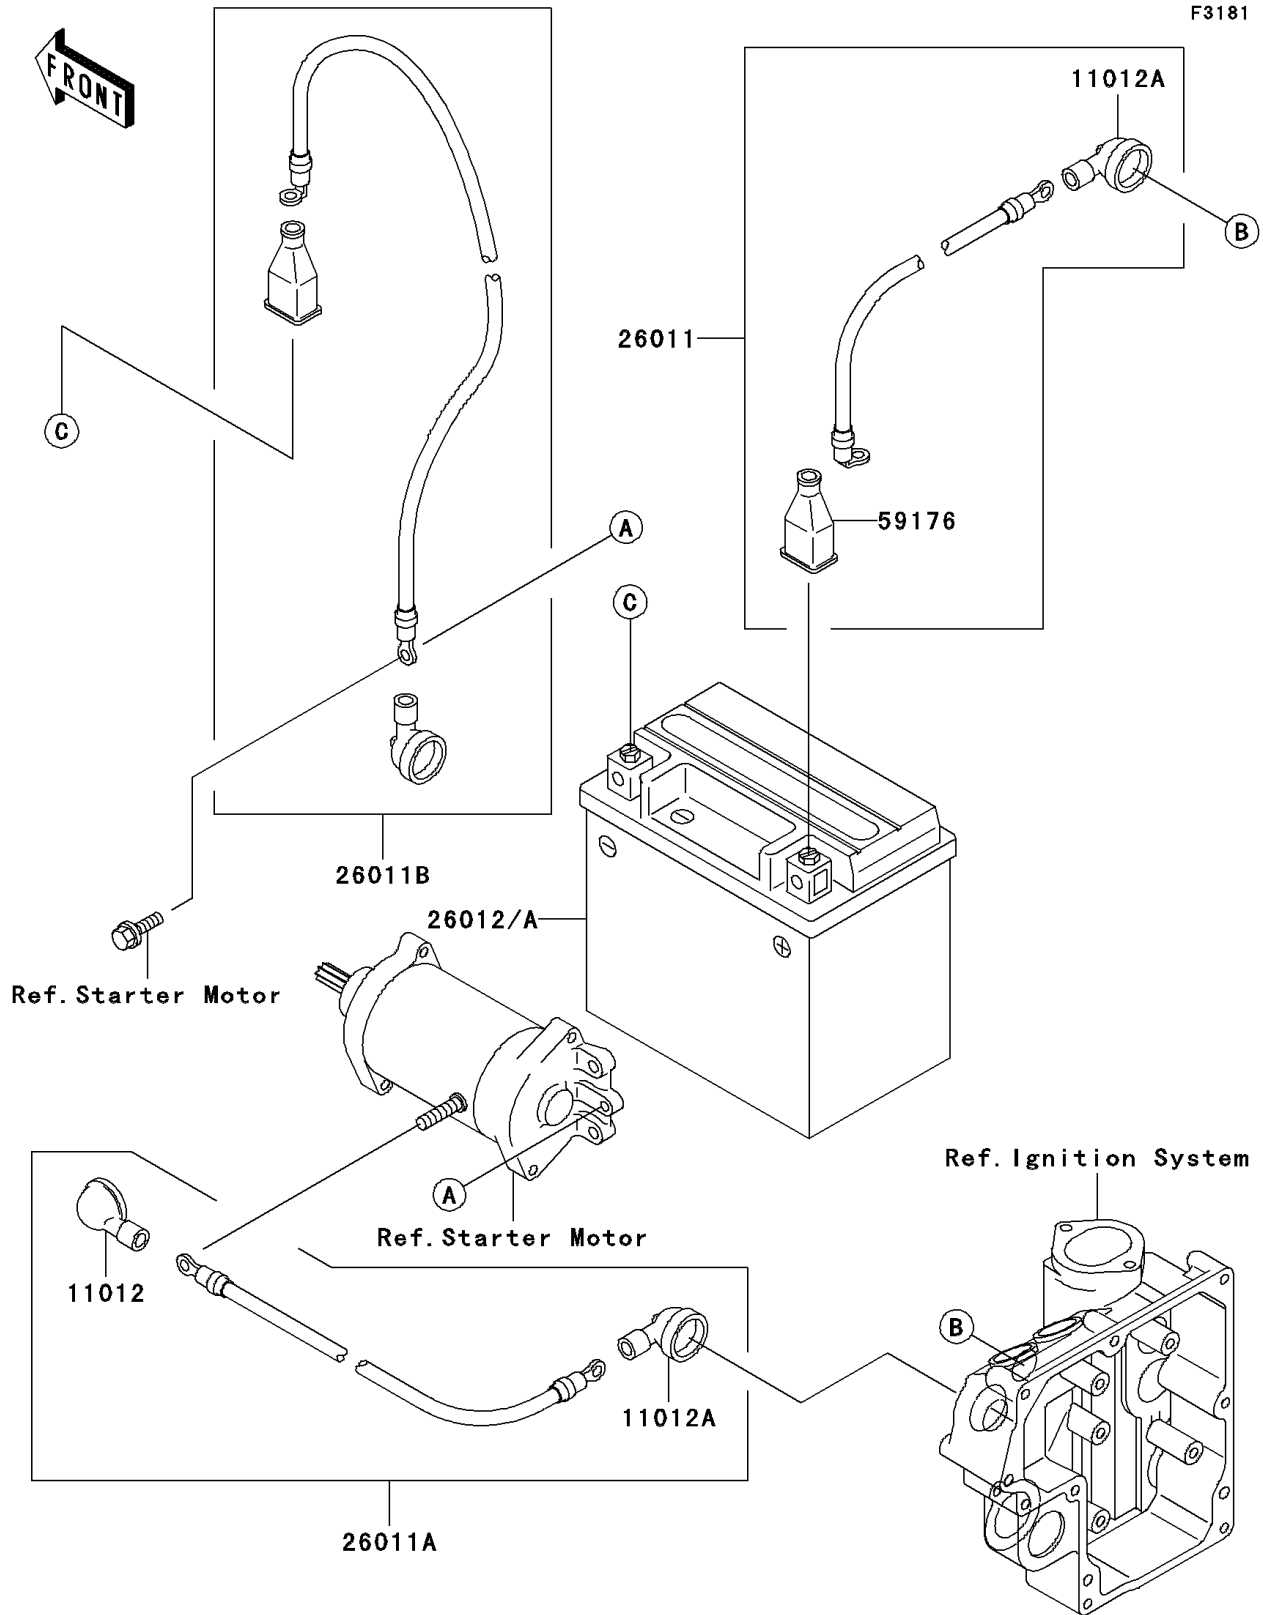

2003 800 SX-R PARTS DIAGRAM

Electrical Equipment

2003 800 SX-R PARTS LIST

Electrical Equipment

ITEM NAME	PART NUMBER	QUANTITY
CAP (Ref # 11012)	11012-3004	1
CAP,LEAD WIRE (Ref # 11012A)	11012-3726	1
WIRE-LEAD,BATTERY-SWITCH (Ref # 26011)	26011-3789	1
WIRE-LEAD,STARTER-SWITCH (Ref # 26011A)	26011-3791	1
WIRE-LEAD,BATTERY-STARTER (Ref # 26011B)	26011-3868	1
BATTERY,YTX20L-BS,12V 18AH (Ref # 26012)	26012-3728	1
CAP.,TERMINAL (Ref # 59176)	59176-501	1