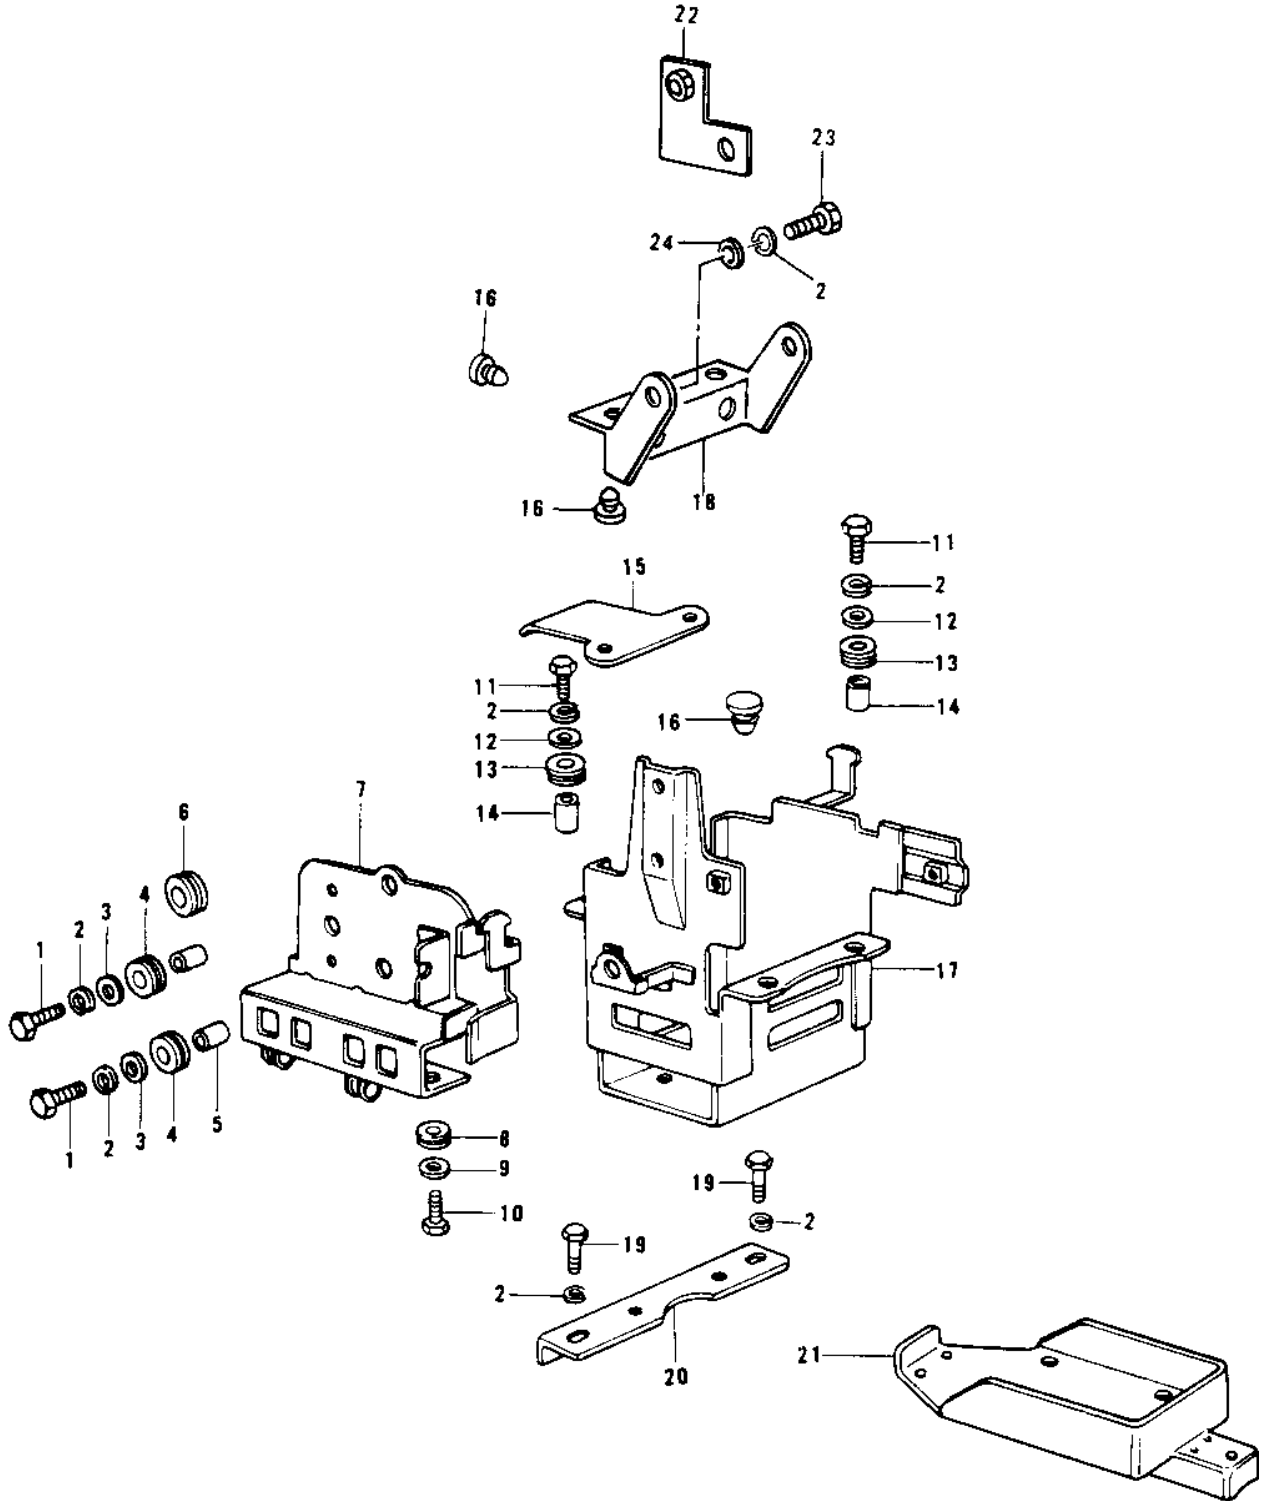

1978 Police 1000 PARTS DIAGRAM

BATTERY CASE/TOOL CASE (78 C1/C1A)

1978 Police 1000 PARTS LIST

BATTERY CASE/TOOL CASE ('78 C1/C1A)

ITEM NAME	PART NUMBER	QUANTITY
BOLT-UPSET,6X20 (Ref # 1)	112G0620	2
WASHER SPRING 6MM (Ref # 2)	461F0600	10
WASHER 6.5X22X1.6T (Ref # 3)	92022-237	2
DAMPER RUBBER (Ref # 4)	92075-149	2
COLLAR (Ref # 5)	92027-165	2
DAMPER RUBBER (Ref # 6)	92075-051	1
BRACKET,BASE (Ref # 7)	32129-013	1
DAMPER RUBBER,BATTER (Ref # 8)	92075-161	2
WASHER PLAIN 8MM (Ref # 9)	410B0800	2
BOLT,HEAX HEAD,6X14 (Ref # 10)	92001-115	2
BOLT-UPSET (Ref # 11)	112G0630	4
WASHER,6.5X16X2 (Ref # 12)	92022-1565	4
DAMPER RUBBER,BTT CA (Ref # 13)	92075-146	4
COLLAR 6.8X10X14.5 (Ref # 14)	92027-156	4
STAY,AIR CLEANER (Ref # 15)	32105-007	1
DAMPER RUBBER (Ref # 16)	92075-078	10
CASE,BATTERY (Ref # 17)	32097-044	1
BAND,BATTERY (Ref # 18)	32100-100	1
BOLT-UPSET,6X16 (Ref # 19)	112G0616	2
PLATE (Ref # 20)	32113-004	1
CASE,TOOL (Ref # 21)	32098-1001	1
BRACKET,HAZARD REGLT (Ref # 22)	11034-1045	1
BOLT-UPSET,6X12 (Ref # 23)	112G0612	2
WASHER PLAIN 6MM (Ref # 24)	411B0600	2