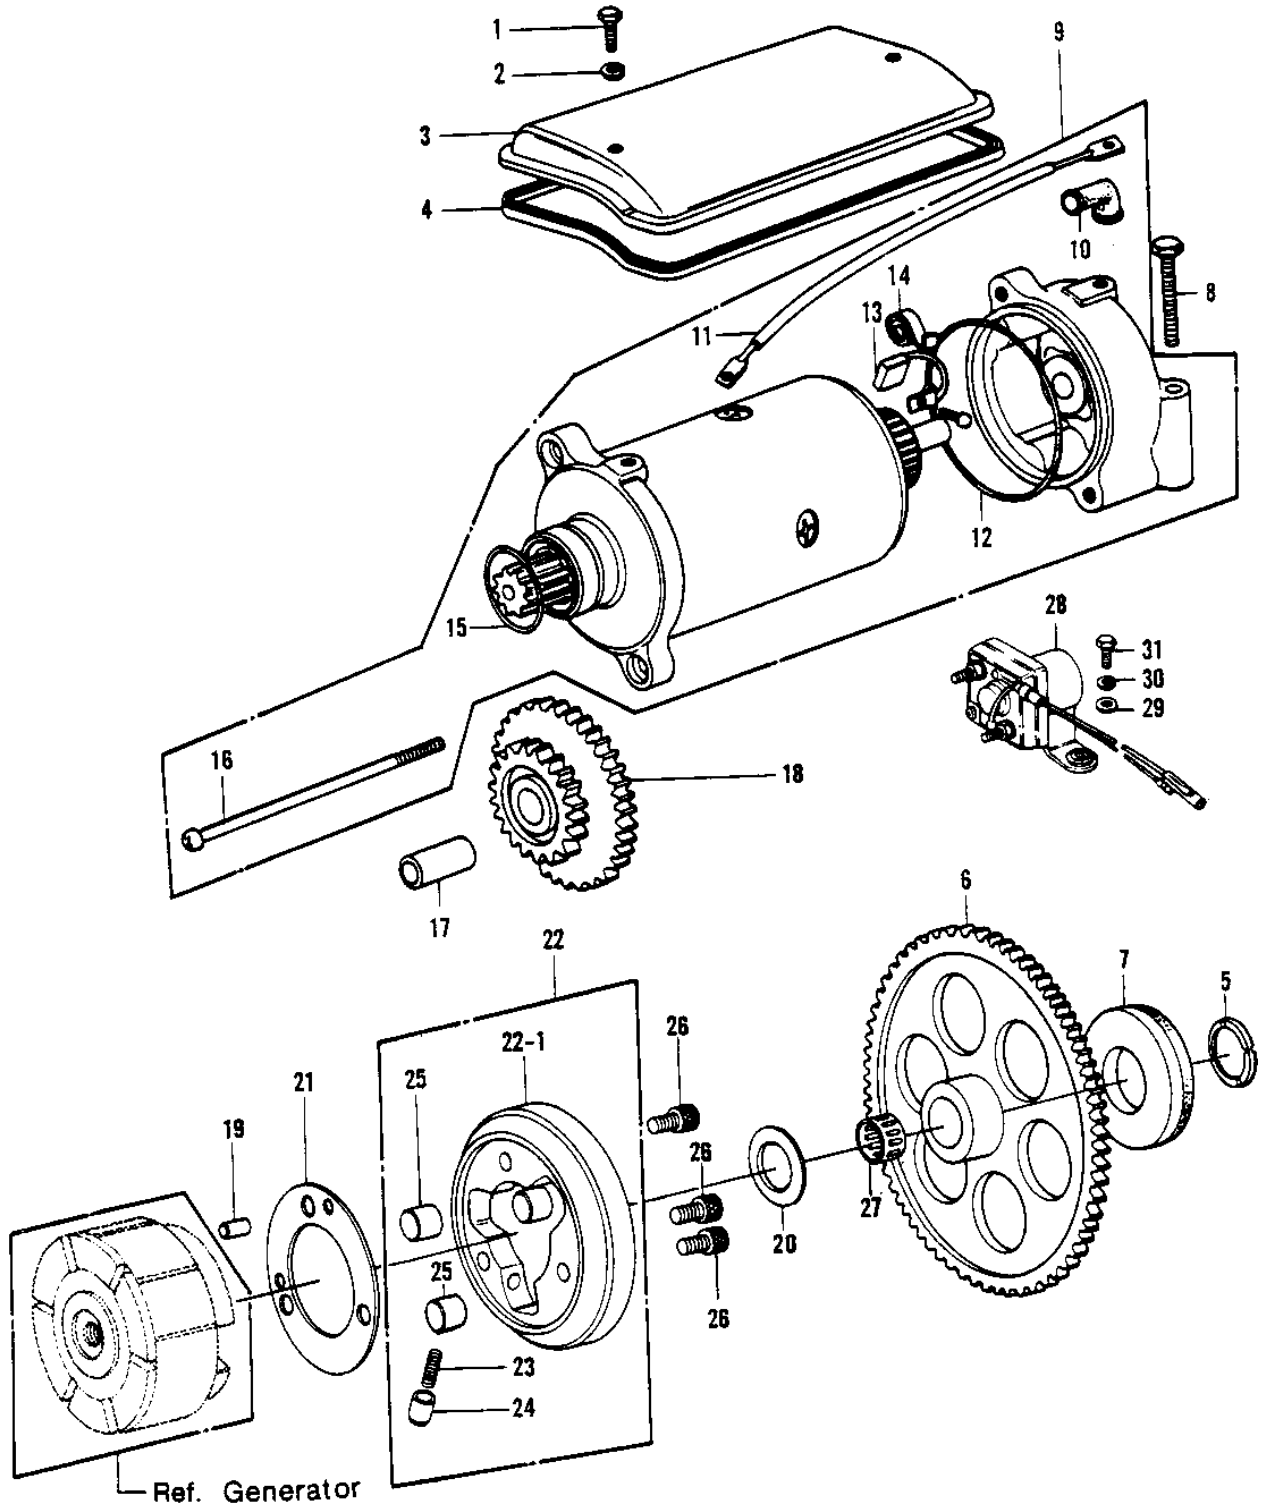

1978 Police 1000 PARTS DIAGRAM

STARTER MOTOR/STARTER CLUTCH (78 C1/C1A)

1978 Police 1000 PARTS LIST

STARTER MOTOR/STARTER CLUTCH ('78 C1/C1A)

ITEM NAME	PART NUMBER	QUANTITY
BOLT (6X10) (Ref # 1)	110R0610	2
WASHER,PLAIN,6MM (Ref # 2)	410D0600	2
COVER,STARTING MOTOR (Ref # 3)	21165-001	1
GASKET,START MOTOR C (Ref # 4)	21166-001	1
WASHER 22.1X30.7X2.0 (Ref # 5)	92026-091	1
GEAR,STARTING CLUTCH (Ref # 6)	21167-003	1
DAMPER RUBBER 6.3T (Ref # 7)	92075-192	AR
DAMPER RUBBER 7.3T (Ref # 7)	92075-193	AR
DAMPER RUBBER 8.3T (Ref # 7)	92075-194	AR
BOLT,EXCLUSIVE (Ref # 8)	92001-1456	2
STARTER-ELECTRIC (Ref # 9)	21163-1019	1
GROMMET,CORD (Ref # 10)	21017-017	1
WIRE,STARTER MOTOR (Ref # 11)	26010-055	1
"0" RING,STARTING MT (Ref # 12)	21027-003	1
CARBON BRUSH (Ref # 13)	21039-003	2
SPRING,CARBON BRUSH (Ref # 14)	21040-003	2
"0" RING,STARTING MT (Ref # 15)	21027-004	1
SCREW,PAN HEAD,6X110 (Ref # 16)	21015-005	2
PIN-PISTON (Ref # 17)	13002-007	1
GEAR,STARTING MOTOR (Ref # 18)	21167-002	1
PIN,DOWEL,6X22 (Ref # 19)	551A0622	1
WASHER 22X35.5X1.0T (Ref # 20)	92026-092	1
PLATE,CLUTCH STARTER (Ref # 21)	92026-112	1
CLUTCH ASSY,STARTING (Ref # 22)	13193-1006	1
CLUTCH ASSY,STARTING (Ref # 22-1)	13193-1006	1
SPRING (Ref # 23)	92081-110	3
PIN (Ref # 24)	92043-087	3
PIN (Ref # 25)	92122-001	3
BOLT (Ref # 26)	120P0816	3

1978 Police 1000 PARTS LIST

STARTER MOTOR/STARTER CLUTCH (78 C1/C1A)

ITEM NAME	PART NUMBER	QUANTITY
BEARING,K222620 (Ref # 27)	92046-033	1
SWITCH ASSY,MAGNETIC (Ref # 28)	27010-1023	1
SWITCH ASSY,MAGNETIC (Ref # 28)	27010-1023	1
WASHER 6.5X22X1.6T (Ref # 29)	92022-237	2
WASHER SPRING 6MM (Ref # 30)	461F0600	2