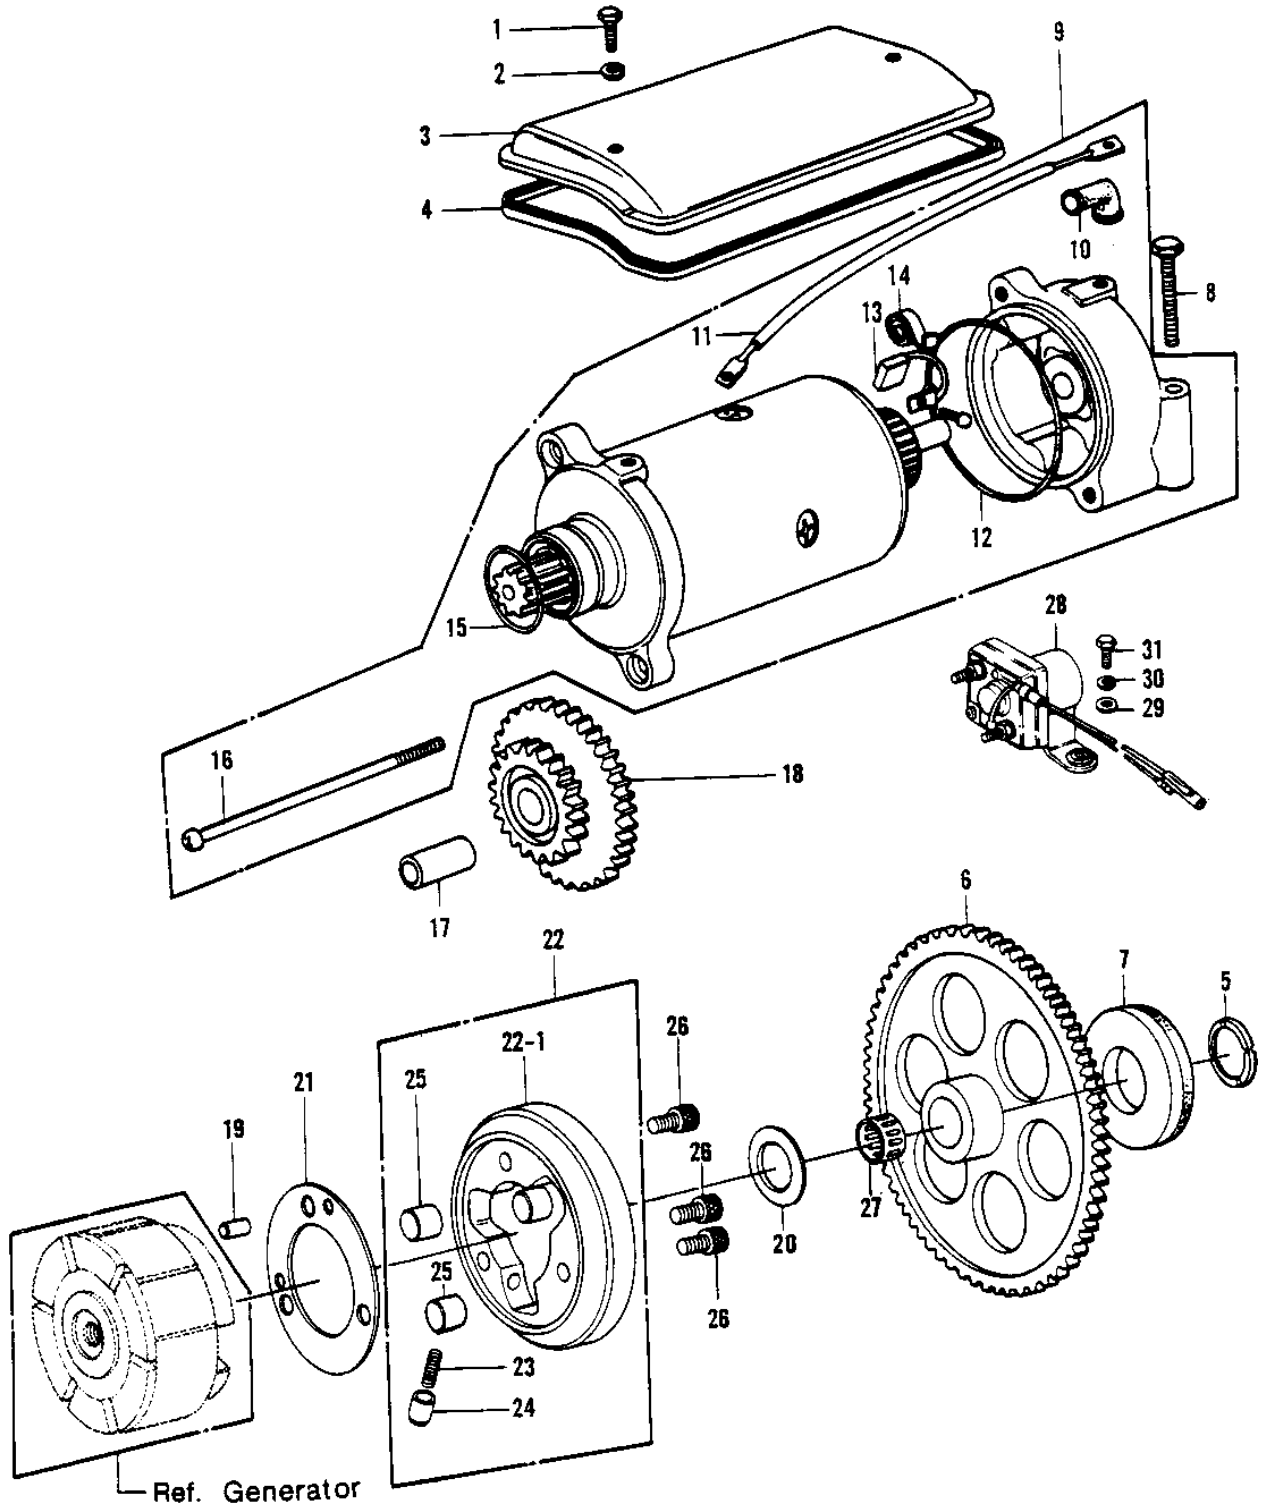

1978 Police 1000 PARTS DIAGRAM

STARTER MOTOR/STARTER CLUTCH (78 C1/C1A)

1978 Police 1000 PARTS LIST

STARTER MOTOR/STARTER CLUTCH (78 C1/C1A)

ITEM NAME	PART NUMBER	QUANTITY
BOLT (6X10) (Ref # 1)	110R0610	2
WASHER,PLAIN,6MM (Ref # 2)	410D0600	2
COVER,STARTING MOTOR (Ref # 3)	21165-001	1
GASKET,START MOTOR C (Ref # 4)	21166-001	1
WASHER 22.1X30.7X2.0 (Ref # 5)	92026-091	1
GEAR,STARTING CLUTCH (Ref # 6)	21167-003	1
DAMPER RUBBER 6.3T (Ref # 7)	92075-192	AR
DAMPER RUBBER 7.3T (Ref # 7)	92075-193	AR
DAMPER RUBBER 8.3T (Ref # 7)	92075-194	AR
BOLT,EXCLUSIVE (Ref # 8)	92001-1456	2
STARTER-ELECTRIC (Ref # 9)	21163-1019	1
GROMMET,CORD (Ref # 10)	21017-017	1
WIRE,STARTER MOTOR (Ref # 11)	26010-055	1
"0" RING,STARTING MT (Ref # 12)	21027-003	1
CARBON BRUSH (Ref # 13)	21039-003	2
SPRING,CARBON BRUSH (Ref # 14)	21040-003	2
"0" RING,STARTING MT (Ref # 15)	21027-004	1
SCREW,PAN HEAD,6X110 (Ref # 16)	21015-005	2
PIN-PISTON (Ref # 17)	13002-007	1
GEAR,STARTING MOTOR (Ref # 18)	21167-002	1
PIN,DOWEL,6X22 (Ref # 19)	551A0622	1
WASHER 22X35.5X1.0T (Ref # 20)	92026-092	1
PLATE,CLUTCH STARTER (Ref # 21)	92026-112	1
CLUTCH ASSY,STARTING (Ref # 22)	13193-1006	1
CLUTCH ASSY,STARTING (Ref # 22-1)	13193-1006	1
SPRING (Ref # 23)	92081-110	3
PIN (Ref # 24)	92043-087	3
PIN (Ref # 25)	92122-001	3
BOLT (Ref # 26)	120P0816	3

1978 Police 1000 PARTS LIST

STARTER MOTOR/STARTER CLUTCH ('78 C1/C1A)

ITEM NAME	PART NUMBER	QUANTITY
BEARING,K222620 (Ref # 27)	92046-033	1
SWITCH ASSY,MAGNETIC (Ref # 28)	27010-1023	1
SWITCH ASSY,MAGNETIC (Ref # 28)	27010-1023	1
WASHER 6.5X22X1.6T (Ref # 29)	92022-237	2
WASHER SPRING 6MM (Ref # 30)	461F0600	2