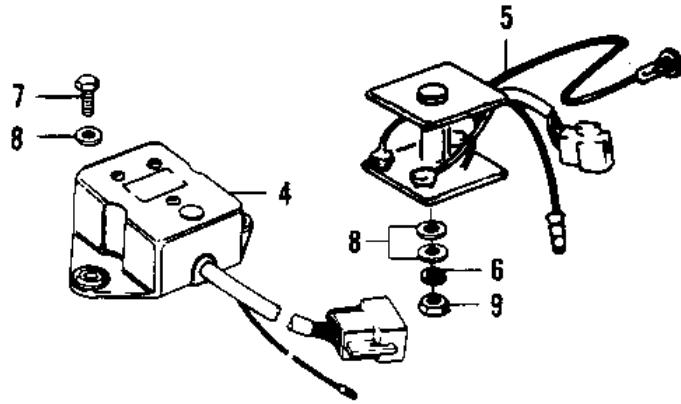

# 1978 Police 1000 PARTS DIAGRAM

GENERATOR/REGULATOR ('78 C1/C1A)

Ref. Starter motor

KZ1000-C1A

KZ1000-C1

# 1978 Police 1000 PARTS LIST

GENERATOR/REGULATOR ('78 C1/C1A)

ITEM NAME	PART NUMBER	QUANTITY
ROTOR (Ref # 1)	21007-1004	1
ROTOR (Ref # 1)	21007-1004	1
ROTOR (Ref # 1)	21007-1005	1
STATOR ASSY (Ref # 2)	21076-023	1
BOLT-SOCKET,6X35,BLA (Ref # 3)	120S0635	3
REGULATOR (Ref # 4)	21066-025	1
SET,RECTIFIER (Ref # 5)	99996-1159	1
WASHER SPRING 6MM (Ref # 6)	461F0600	1
BOLT-UPSET,6X12 (Ref # 7)	112G0612	2
WASHER PLAIN 6MM (Ref # 8)	410B0600	4
NUT 6MM (Ref # 9)	311B0600	1
BOLT,8X40 (Ref # 10)	115G0840	1
BOLT,10X40 (Ref # 10-1)	92001-1201	1
BOLT,10X40 (Ref # 10-1)	92001-1201	AL