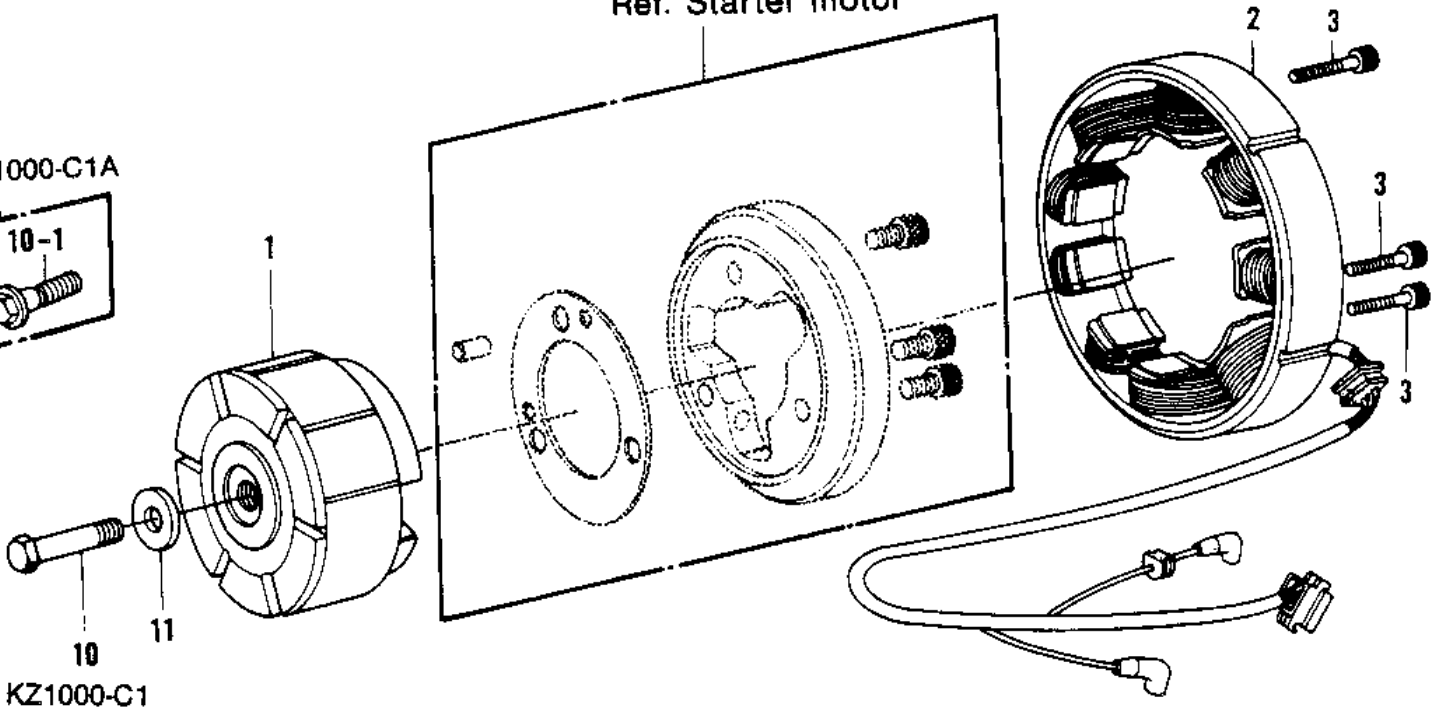

# 1978 Police 1000 PARTS DIAGRAM

GENERATOR/REGULATOR ('78 C1/C1A)

Ref. Starter motor

KZ1000-C1A

KZ1000-C1

# 1978 Police 1000 PARTS LIST

GENERATOR/REGULATOR ('78 C1/C1A)

ITEM NAME	PART NUMBER	QUANTITY
ROTOR (Ref # 1)	21007-1004	1
ROTOR (Ref # 1)	21007-1004	1
ROTOR (Ref # 1)	21007-1005	1
STATOR ASSY (Ref # 2)	21076-023	1
BOLT-SOCKET,6X35,BLA (Ref # 3)	120S0635	3
REGULATOR (Ref # 4)	21066-025	1
SET,RECTIFIER (Ref # 5)	99996-1159	1
WASHER SPRING 6MM (Ref # 6)	461F0600	1
BOLT-UPSET,6X12 (Ref # 7)	112G0612	2
WASHER PLAIN 6MM (Ref # 8)	410B0600	4
NUT 6MM (Ref # 9)	311B0600	1
BOLT,8X40 (Ref # 10)	115G0840	1
BOLT,10X40 (Ref # 10-1)	92001-1201	1
BOLT,10X40 (Ref # 10-1)	92001-1201	AL