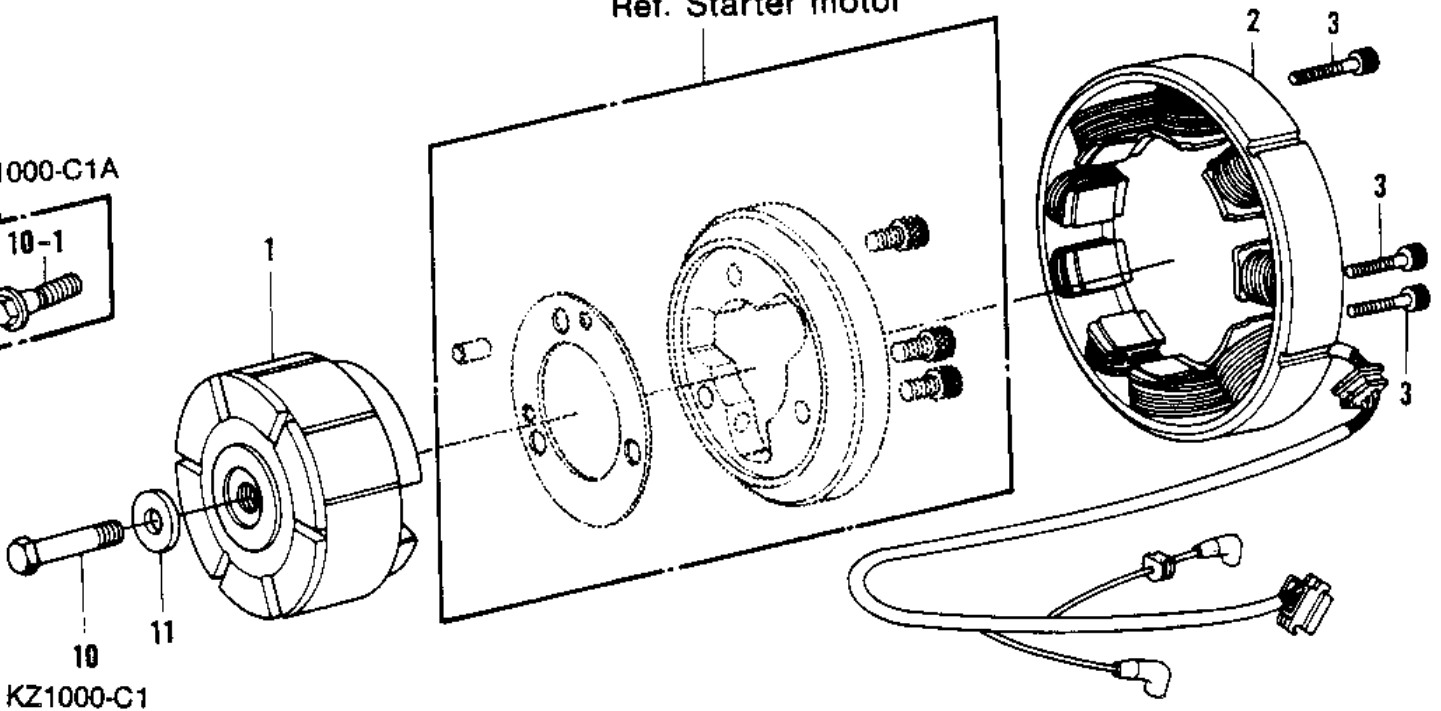

# 1978 Police 1000 PARTS DIAGRAM

GENERATOR/REGULATOR ('78 C1/C1A)

Ref. Starter motor

KZ1000-C1A

KZ1000-C1

# 1978 Police 1000 PARTS LIST

GENERATOR/REGULATOR ('78 C1/C1A)

ITEM NAME	PART NUMBER	QUANTITY
ROTOR (Ref # 1)	21007-1004	1
ROTOR (Ref # 1)	21007-1004	1
ROTOR (Ref # 1)	21007-1005	1
STATOR ASSY (Ref # 2)	21076-023	1
BOLT-SOCKET,6X35,BLA (Ref # 3)	120S0635	3
REGULATOR (Ref # 4)	21066-025	1
SET,RECTIFIER (Ref # 5)	99996-1159	1
WASHER SPRING 6MM (Ref # 6)	461F0600	1
BOLT-UPSET,6X12 (Ref # 7)	112G0612	2
WASHER PLAIN 6MM (Ref # 8)	410B0600	4
NUT 6MM (Ref # 9)	311B0600	1
BOLT,8X40 (Ref # 10)	115G0840	1
BOLT,10X40 (Ref # 10-1)	92001-1201	1
BOLT,10X40 (Ref # 10-1)	92001-1201	AL