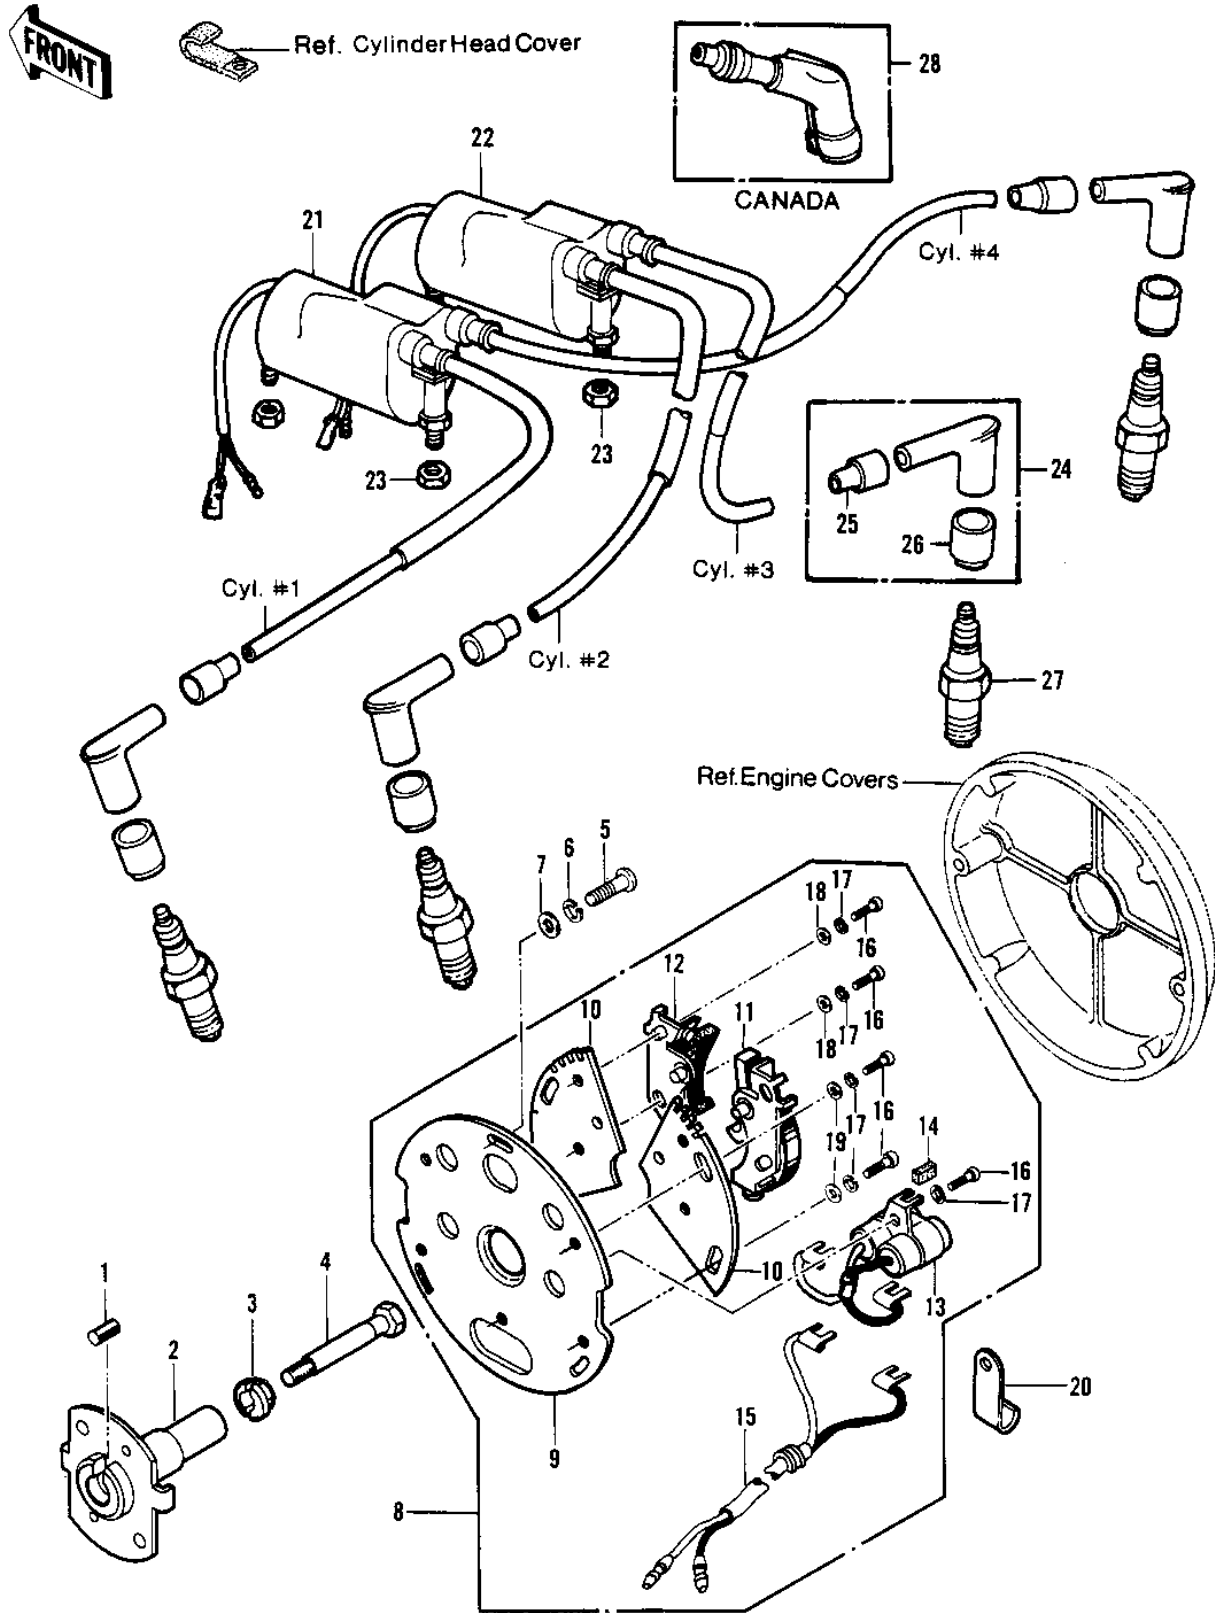

# 1978 Police 1000 PARTS DIAGRAM

IGNITION (78 C1/C1A)

# 1978 Police 1000 PARTS LIST

## IGNITION (78 C1/C1A)

ITEM NAME	PART NUMBER	QUANTITY
PIN-SPRING,4X8 (Ref # 1)	555A0408	1
ADVANCER,SPARK (Ref # 2)	21148-010	1
WASHER,SPARK ADVANCE (Ref # 3)	92022-244	1
BOLT,SPARK ADVANCER (Ref # 4)	92001-113	1
SCREW PAN HEAD 5X12 (Ref # 5)	220B0512	3
WASHER SPRING 5MM (Ref # 6)	461F0500	3
WASHER PLAIN 5MM (Ref # 7)	411B0500	3
BREAKER,CONTACT (Ref # 8)	21135-011	1
.PLATE,CONTACT BREAKER (Ref # 9)	21021-004	1
.PLATE,CONTACT BREAKER (Ref # 10)	21156-010	2
.BREAKER,CONTACT (Ref # 11)	21008-027	1
.BREAKER,CONTACT (Ref # 12)	21008-028	1
.CONDENSER (Ref # 13)	21013-035	1
.FELT OIL (Ref # 14)	21019-005	1
.WIRING HARNESS,BRAKE (Ref # 15)	21029-037	1
.SCREW PAN HEAD 4X8 (Ref # 16)	220B0408	9
.WASHER SPRING 4MM (Ref # 17)	461F0400	9
.WASHER PLAIN 4MM (Ref # 18)	410B0400	4
.WASHER PLAIN 4MM (Ref # 19)	410B0400	4
WASHER PLAIN 4MM (Ref # 19)	410B0400	4
CLAMP,WIRING HARNESS (Ref # 20)	21126-008	4
IGNITION COIL (Ref # 21)	21121-1003	1
COIL,IGNITION,#2&3 (Ref # 22)	21121-1004	1
NUT,LOCK 6MM (Ref # 23)	92017-014	4
UNAVAILABLE IN PRICE BOOK (Ref # 24)	21160-1010	4
.GROMMET,SPARK PLG CA (Ref # 25)	21132-005	4
.GROMMET-PLUG CAP,A (Ref # 26)	21131-004	4
SPARK PLUG B8ES (Ref # 27)	B8ES	4
SPARK PLUG B8ES (Ref # 27)	B8ES	AL