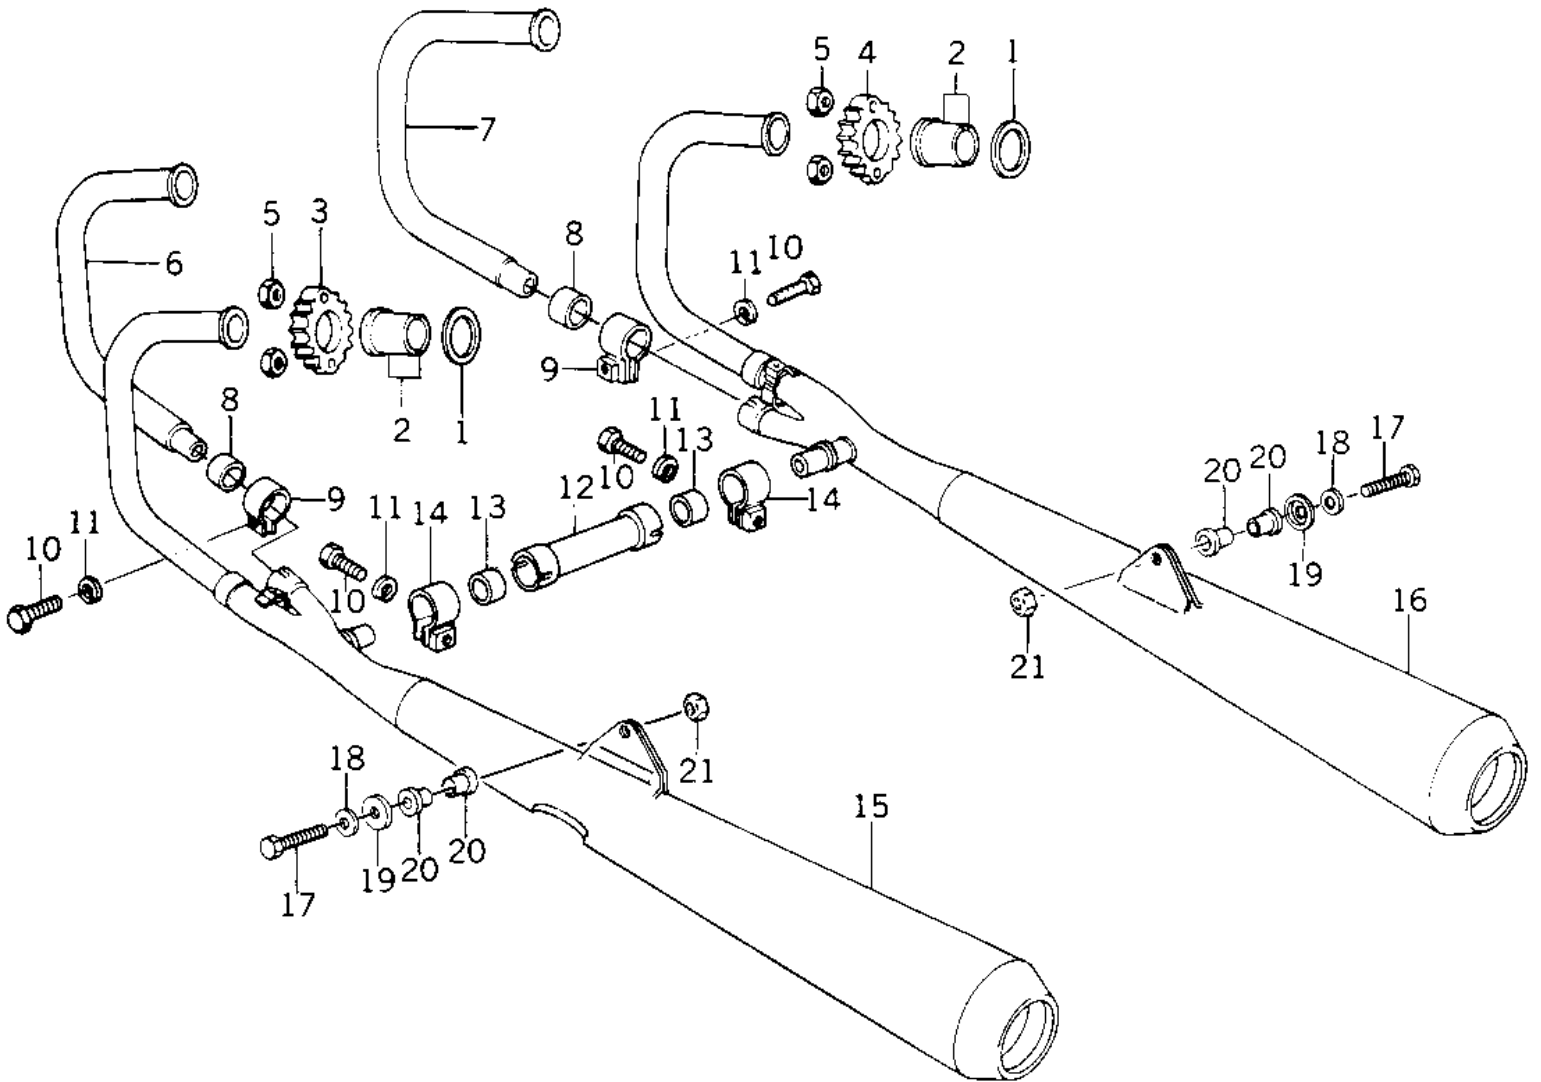

1978 Police 1000 PARTS DIAGRAM

MUFFLERS (78 C1/C1A)

1978 Police 1000 PARTS LIST

MUFFLERS (78 C1/C1A)

ITEM NAME	PART NUMBER	QUANTITY
GASKET,EXHAUST PIPE (Ref # 1)	11009-1906	4
INSERT,EXHAUST PIPE (Ref # 2)	92027-170	8
HOLDER,EXHAUST PIPE, (Ref # 3)	18069-1005	2
HOLDER,EXHAUST PIPE, (Ref # 3)	18069-1005	2
HOLDER,EXHAUST PIPE, (Ref # 4)	18069-1004	2
HOLDER,EXHAUST PIPE, (Ref # 4)	18069-1004	2
NUT,LOCK,8MM (Ref # 5)	92017-013	8
PIPE,EXHAUST,L.H INN (Ref # 6)	18049-1089	1
PIPE,EXHAUST,R.H INN (Ref # 7)	18049-1090	1
GASKET,MANIFOLD EXHA (Ref # 8)	11060-1068	2
CLAMP,MUFFLER (Ref # 9)	92037-1258	2
BOLT-SMALL-UPSET 8X2 (Ref # 10)	115G0825	4
WASHER SPRING 8MM (Ref # 11)	461F0800	4
PIPE,MUFFLER CONNECT (Ref # 12)	18039-025	1
GASKET,EXHAUST PIPE (Ref # 13)	11009-1718	2
CLAMP,CONNECTING PIP (Ref # 14)	92037-1221	2
MUFFLER,LEFT (Ref # 15)	18001-1015	1
MUFFLER,RIGHT (Ref # 16)	18001-1016	1
BOLT-HEX HEAD,10X60 (Ref # 17)	113N1060	2
WASHER PLAIN 10MM (Ref # 18)	410B1000	2
WASHER,PLAIN (Ref # 19)	92022-328	2
BUSHING,MUFFLER FITT (Ref # 20)	92092-010	4
NUT,LOCK,10MM (Ref # 21)	92019-021	2