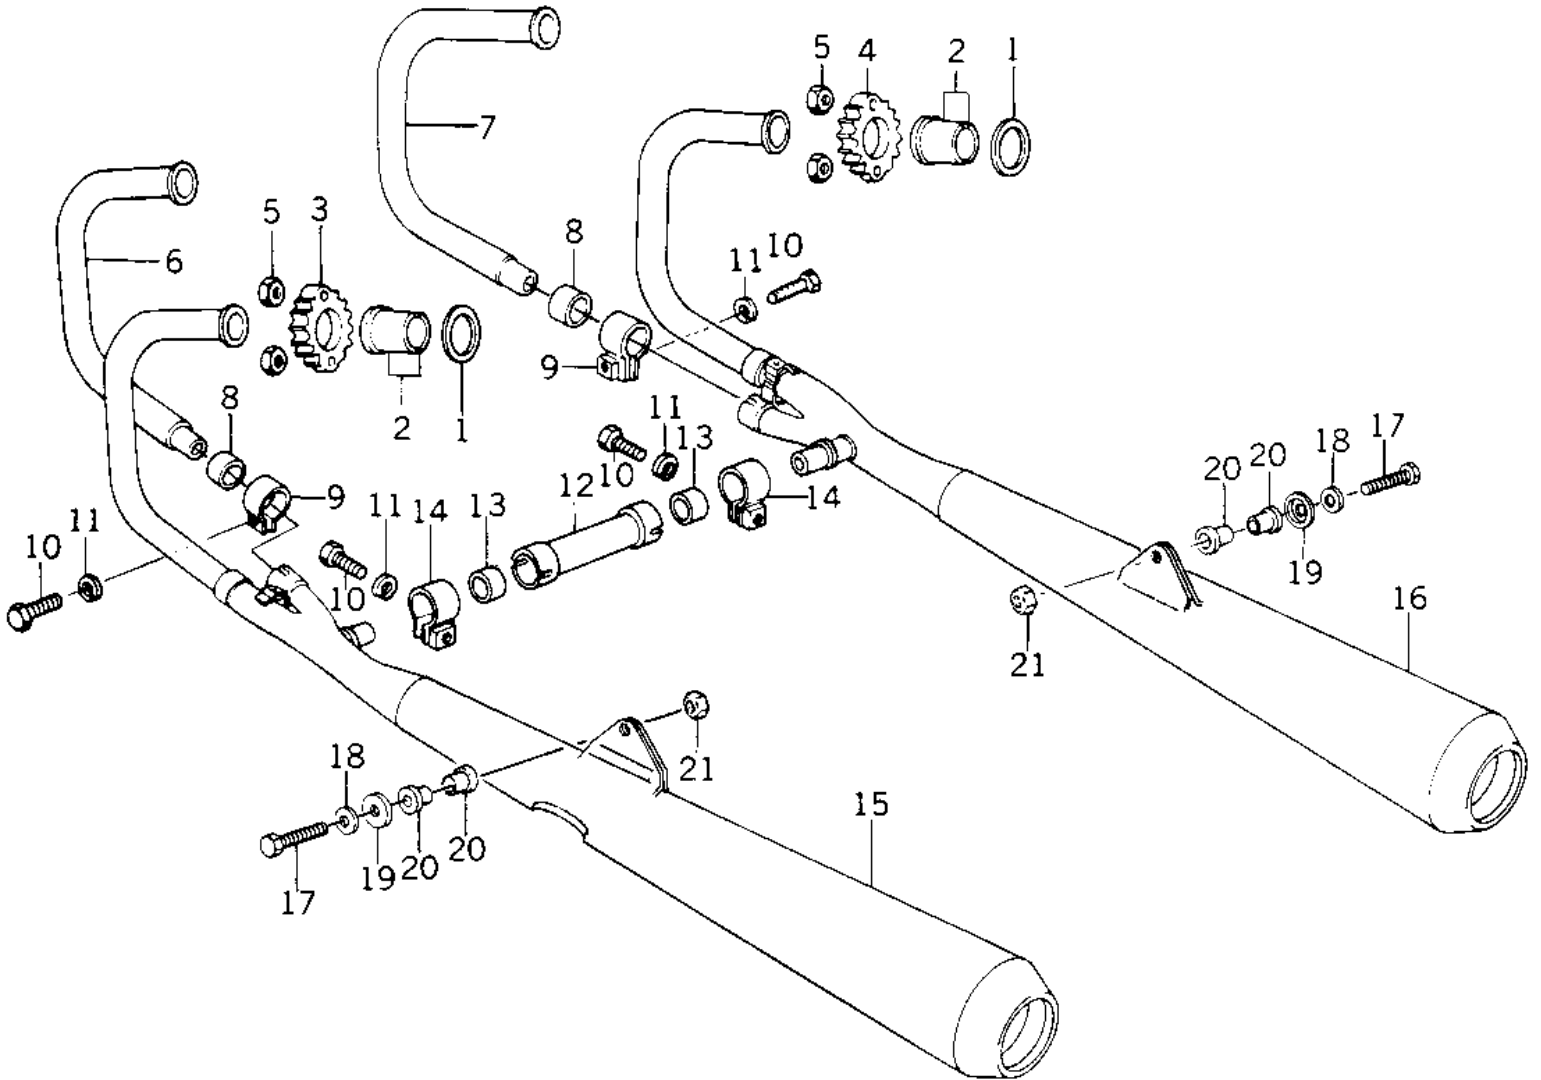

1978 Police 1000 PARTS DIAGRAM

MUFFLERS (78 C1/C1A)

1978 Police 1000 PARTS LIST

MUFFLERS (78 C1/C1A)

ITEM NAME	PART NUMBER	QUANTITY
GASKET,EXHAUST PIPE (Ref # 1)	11009-1906	4
INSERT,EXHAUST PIPE (Ref # 2)	92027-170	8
HOLDER,EXHAUST PIPE, (Ref # 3)	18069-1005	2
HOLDER,EXHAUST PIPE, (Ref # 3)	18069-1005	2
HOLDER,EXHAUST PIPE, (Ref # 4)	18069-1004	2
HOLDER,EXHAUST PIPE, (Ref # 4)	18069-1004	2
NUT,LOCK,8MM (Ref # 5)	92017-013	8
PIPE,EXHAUST,L.H INN (Ref # 6)	18049-1089	1
PIPE,EXHAUST,R.H INN (Ref # 7)	18049-1090	1
GASKET,MANIFOLD EXHA (Ref # 8)	11060-1068	2
CLAMP,MUFFLER (Ref # 9)	92037-1258	2
BOLT-SMALL-UPSET 8X2 (Ref # 10)	115G0825	4
WASHER SPRING 8MM (Ref # 11)	461F0800	4
PIPE,MUFFLER CONNECT (Ref # 12)	18039-025	1
GASKET,EXHAUST PIPE (Ref # 13)	11009-1718	2
CLAMP,CONNECTING PIP (Ref # 14)	92037-1221	2
MUFFLER,LEFT (Ref # 15)	18001-1015	1
MUFFLER,RIGHT (Ref # 16)	18001-1016	1
BOLT-HEX HEAD,10X60 (Ref # 17)	113N1060	2
WASHER PLAIN 10MM (Ref # 18)	410B1000	2
WASHER,PLAIN (Ref # 19)	92022-328	2
BUSHING,MUFFLER FITT (Ref # 20)	92092-010	4
NUT,LOCK,10MM (Ref # 21)	92019-021	2