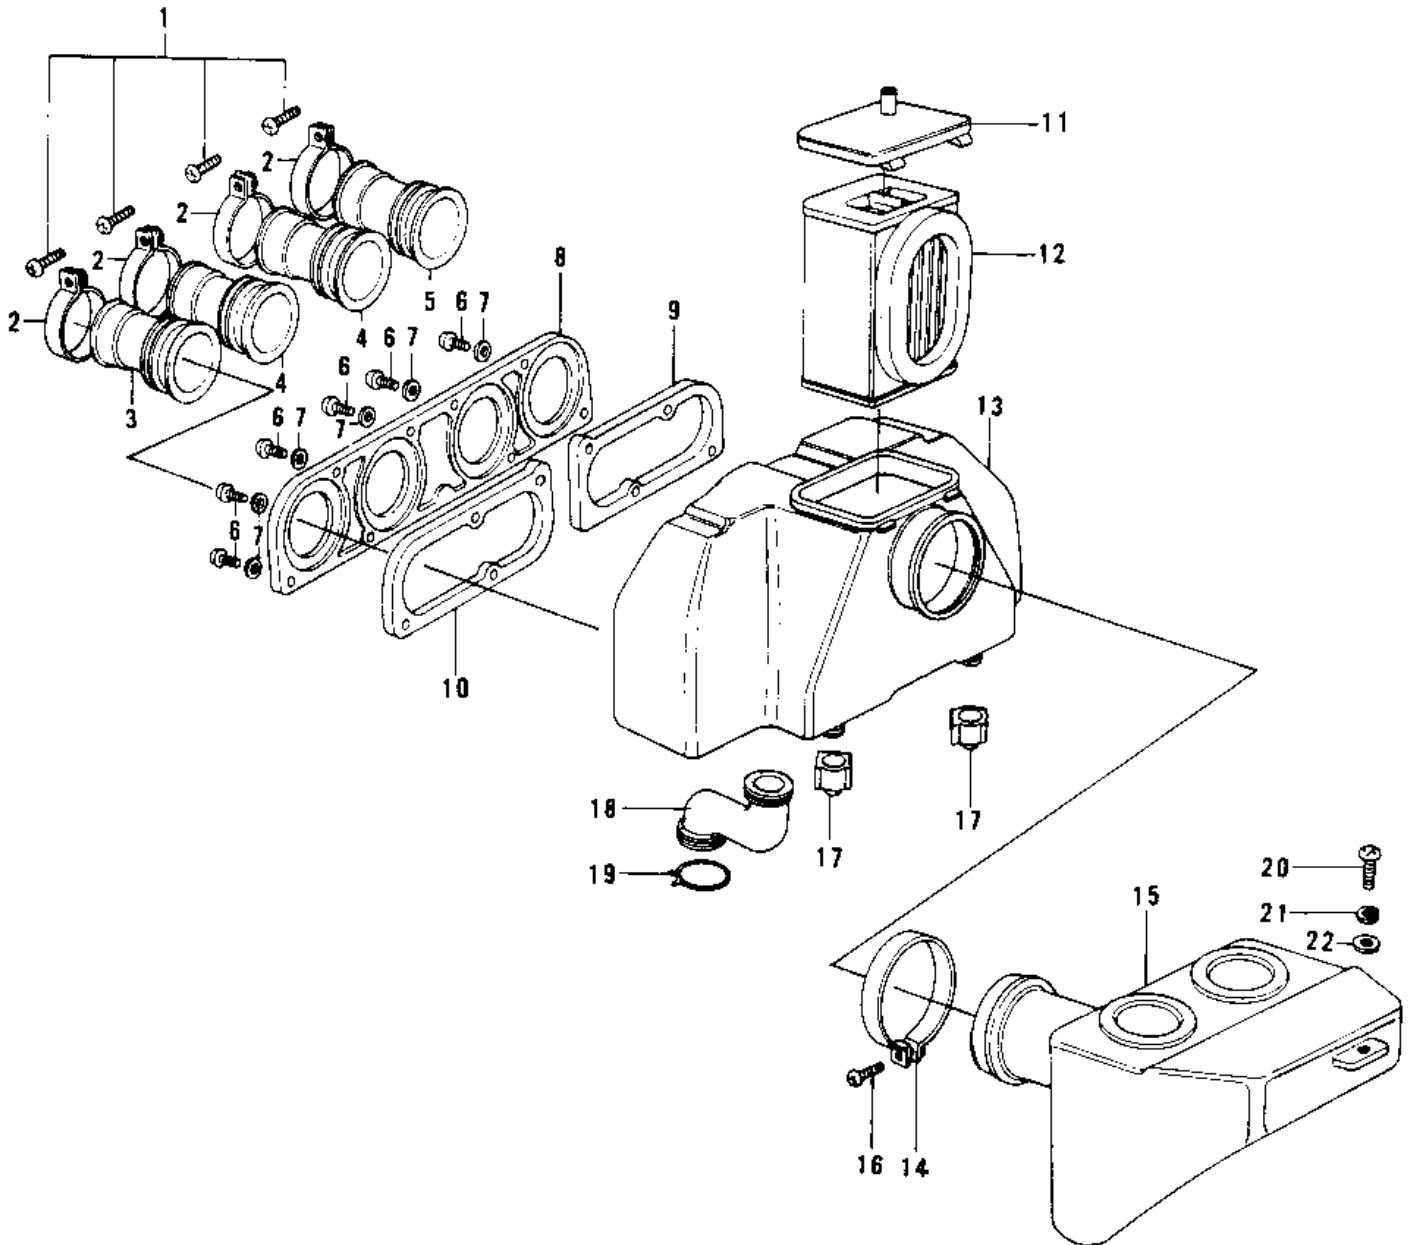

# 1978 Police 1000 PARTS DIAGRAM

AIR CLEANER (78 C1/C1A)

# 1978 Police 1000 PARTS LIST

AIR CLEANER (78 C1/C1A)

ITEM NAME	PART NUMBER	QUANTITY
SCREW-PAN-CROS (Ref # 1)	220B0535	4
CLAMP-INLET PIPE (Ref # 2)	92037-061	4
DUCT,AIR CLEANER,#1 (Ref # 3)	14073-1022	1
DUCT,AIR CLEANER,#2, (Ref # 4)	14073-1023	2
DUCT,AIR CLEANER,#4 (Ref # 5)	14073-1024	1
SCREW PAN HEAD 4X16 (Ref # 6)	220B0416	8
WASHER PLAIN 4MM (Ref # 7)	410B0400	8
PLATE,CARBURETOR HOL (Ref # 8)	11040-001	1
PLATE,CARBURETOR HOL (Ref # 9)	11040-003	1
PLATE,CARBURETOR HOL (Ref # 10)	11040-002	1
CAP,AIR CLEANER (Ref # 11)	11012-075	1
ELEMENT,AIR CLNR (Ref # 12)	11013-063	1
BODY,AIR CLEANER (Ref # 13)	11011-1025	1
CLAMP (Ref # 14)	92037-106	1
SILENCER (Ref # 15)	11016-009	1
BOLT,5X50 (Ref # 16)	92011-036	1
CAP,DRAIN (Ref # 17)	11012-1083	2
TUBE,DRAIN (Ref # 18)	92059-124	1
CLAMP BREATHER PIPE (Ref # 19)	92037-028	1
SCREW PAN HEAD 6X16 (Ref # 20)	220B0616	1
WASHER SPRING 6MM (Ref # 21)	461F0600	1
WASHER PLAIN 6MM (Ref # 22)	410B0600	1