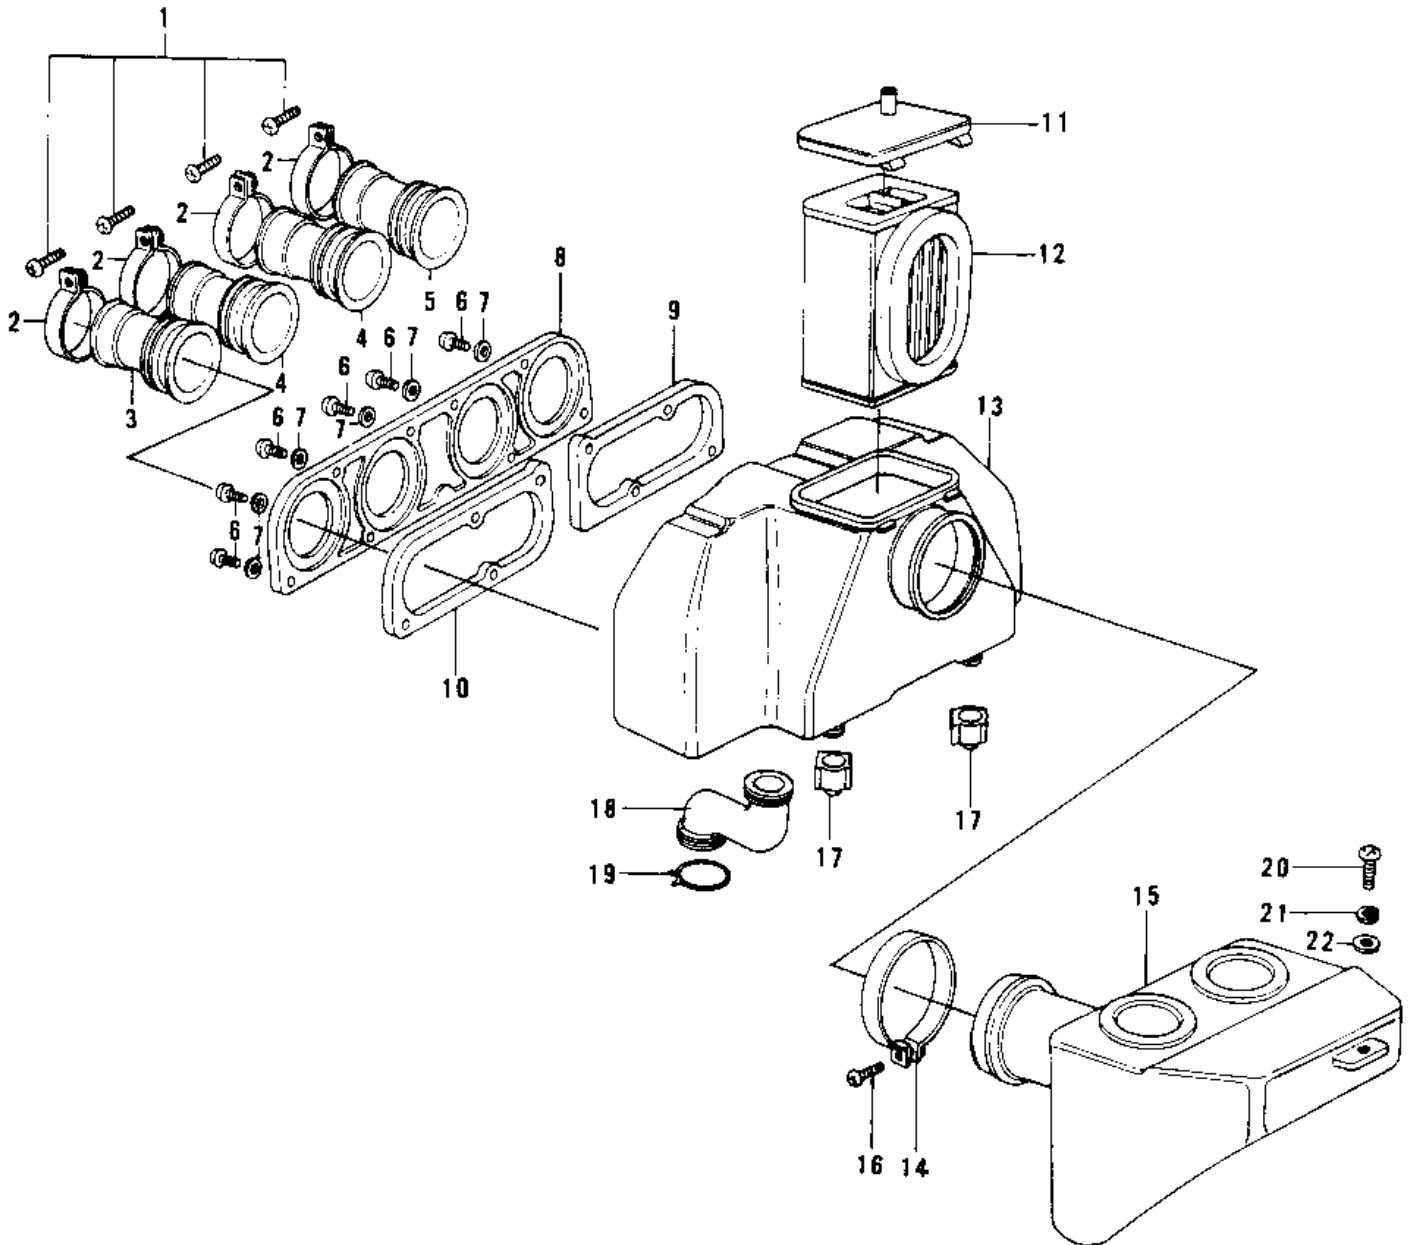

1978 Police 1000 PARTS DIAGRAM

AIR CLEANER (78 C1/C1A)

1978 Police 1000 PARTS LIST

AIR CLEANER (78 C1/C1A)

ITEM NAME	PART NUMBER	QUANTITY
SCREW-PAN-CROS (Ref # 1)	220B0535	4
CLAMP-INLET PIPE (Ref # 2)	92037-061	4
DUCT,AIR CLEANER,#1 (Ref # 3)	14073-1022	1
DUCT,AIR CLEANER,#2, (Ref # 4)	14073-1023	2
DUCT,AIR CLEANER,#4 (Ref # 5)	14073-1024	1
SCREW PAN HEAD 4X16 (Ref # 6)	220B0416	8
WASHER PLAIN 4MM (Ref # 7)	410B0400	8
PLATE,CARBURETOR HOL (Ref # 8)	11040-001	1
PLATE,CARBURETOR HOL (Ref # 9)	11040-003	1
PLATE,CARBURETOR HOL (Ref # 10)	11040-002	1
CAP,AIR CLEANER (Ref # 11)	11012-075	1
ELEMENT,AIR CLNR (Ref # 12)	11013-063	1
BODY,AIR CLEANER (Ref # 13)	11011-1025	1
CLAMP (Ref # 14)	92037-106	1
SILENCER (Ref # 15)	11016-009	1
BOLT,5X50 (Ref # 16)	92011-036	1
CAP,DRAIN (Ref # 17)	11012-1083	2
TUBE,DRAIN (Ref # 18)	92059-124	1
CLAMP BREATHER PIPE (Ref # 19)	92037-028	1
SCREW PAN HEAD 6X16 (Ref # 20)	220B0616	1
WASHER SPRING 6MM (Ref # 21)	461F0600	1
WASHER PLAIN 6MM (Ref # 22)	410B0600	1