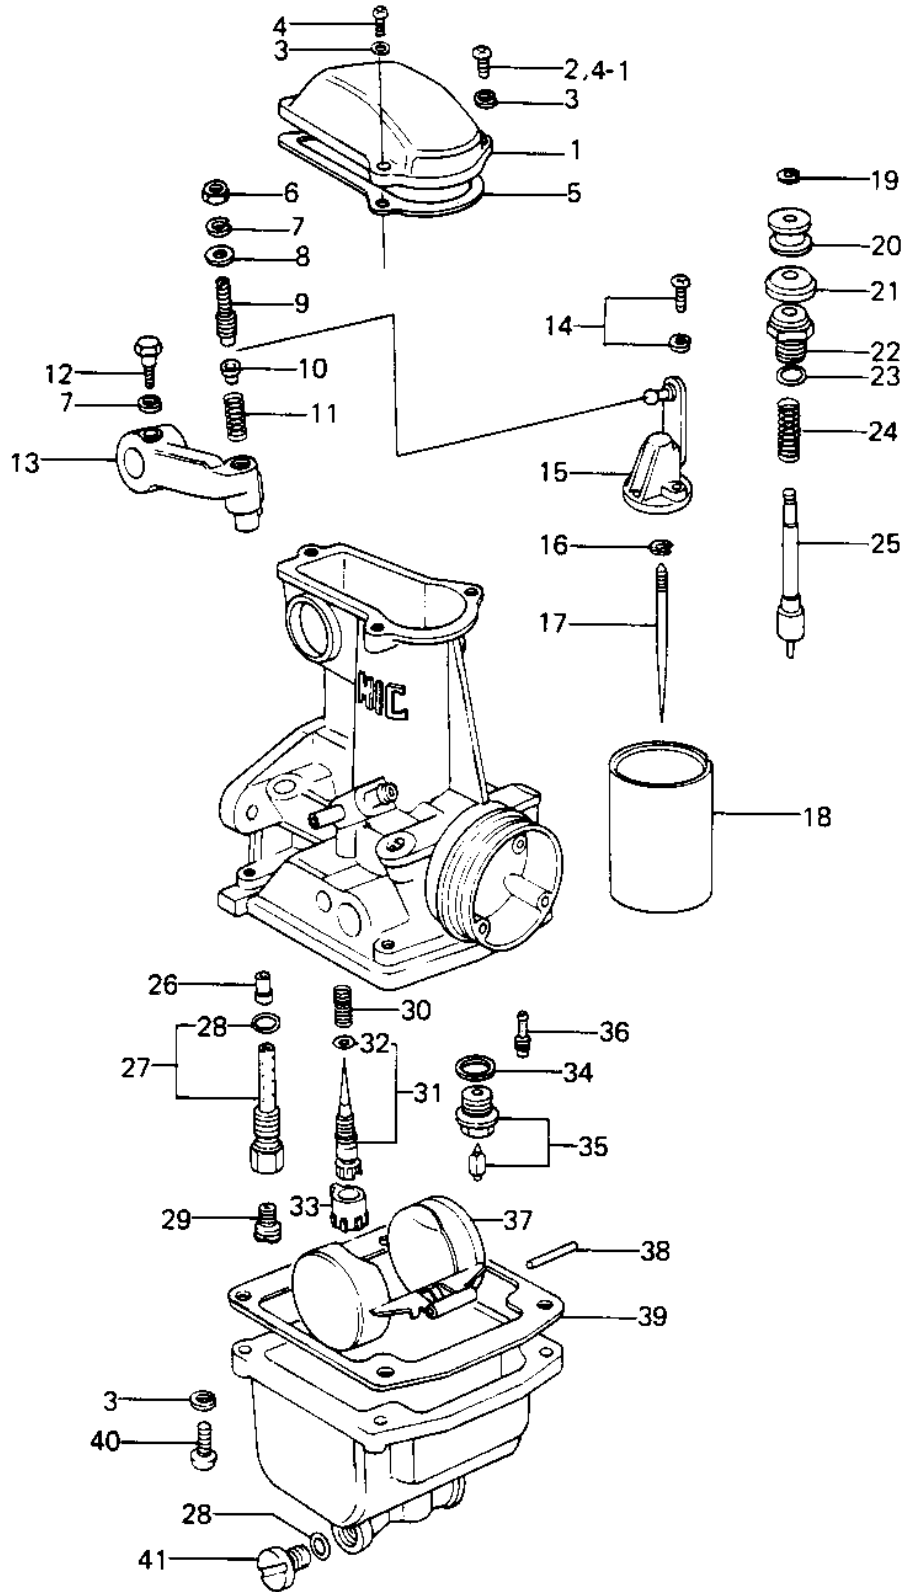

1978 Police 1000 PARTS DIAGRAM

CARBURETOR PARTS ('78 C1/C1A)

1978 Police 1000 PARTS LIST

CARBURETOR PARTS ('78 C1/C1A)

ITEM NAME	PART NUMBER	QUANTITY
TOP,MIXING CHAMBER (Ref # 1)	16005-027	4
SCREW PAN HEAD 4X16 (Ref # 2)	220B0416	6
WASHER SPRING 4MM (Ref # 3)	461F0400	28
SCREW-PAN-WS-CROS (Ref # 4)	223B0414	6
SCREW-PAN-WS-CROS (Ref # 4-1)	223B0414	12
GASKET,CHAMBER TOP (Ref # 5)	16019-031	4
NUT,5MM (Ref # 6)	16003-013	4
WASHER SPRING 5MM (Ref # 7)	461F0500	5
WASHER,PLAIN (Ref # 8)	16039-016	4
SCREW,SLOTTED (Ref # 9)	16046-012	4
SEAT,SPRING (Ref # 10)	16057-002	4
SPRING (Ref # 11)	16040-026	4
BOLT,HEX HEAD,5X14 (Ref # 12)	16067-006	4
LEVER,THROTTLE (Ref # 13)	39075-1001	4
SCREW,PAN HEAD,3X14 (Ref # 14)	16033-031	8
BRACKET,THROTTLE VAL (Ref # 15)	16007-028	4
CIRCLIP (Ref # 16)	16008-010	4
JET NEEDLE (Ref # 17)	16009-074	4
JET NEEDLE,5DL3 (Ref # 17)	16009-071	4
VALVE,THROTTLE,CA1.5 (Ref # 18)	16025-085	4
CIRCLIP (Ref # 19)	16076-003	4
COLLAR (Ref # 20)	16073-014	4
CAP,STARTER PLUNGER (Ref # 21)	16039-015	4
CAP,STARTER PLUNGER (Ref # 22)	16012-015	4
"O" RING,9MM (Ref # 23)	670B1509	4
SPRING,STARTER PLUG (Ref # 24)	16013-008	4
PLUNGER,STARTER (Ref # 25)	16016-021	4
NEEDLE JET,O-6 (Ref # 26)	16017-097	4
NEEDLE JET,AO-5 (Ref # 26)	16017-1034	4