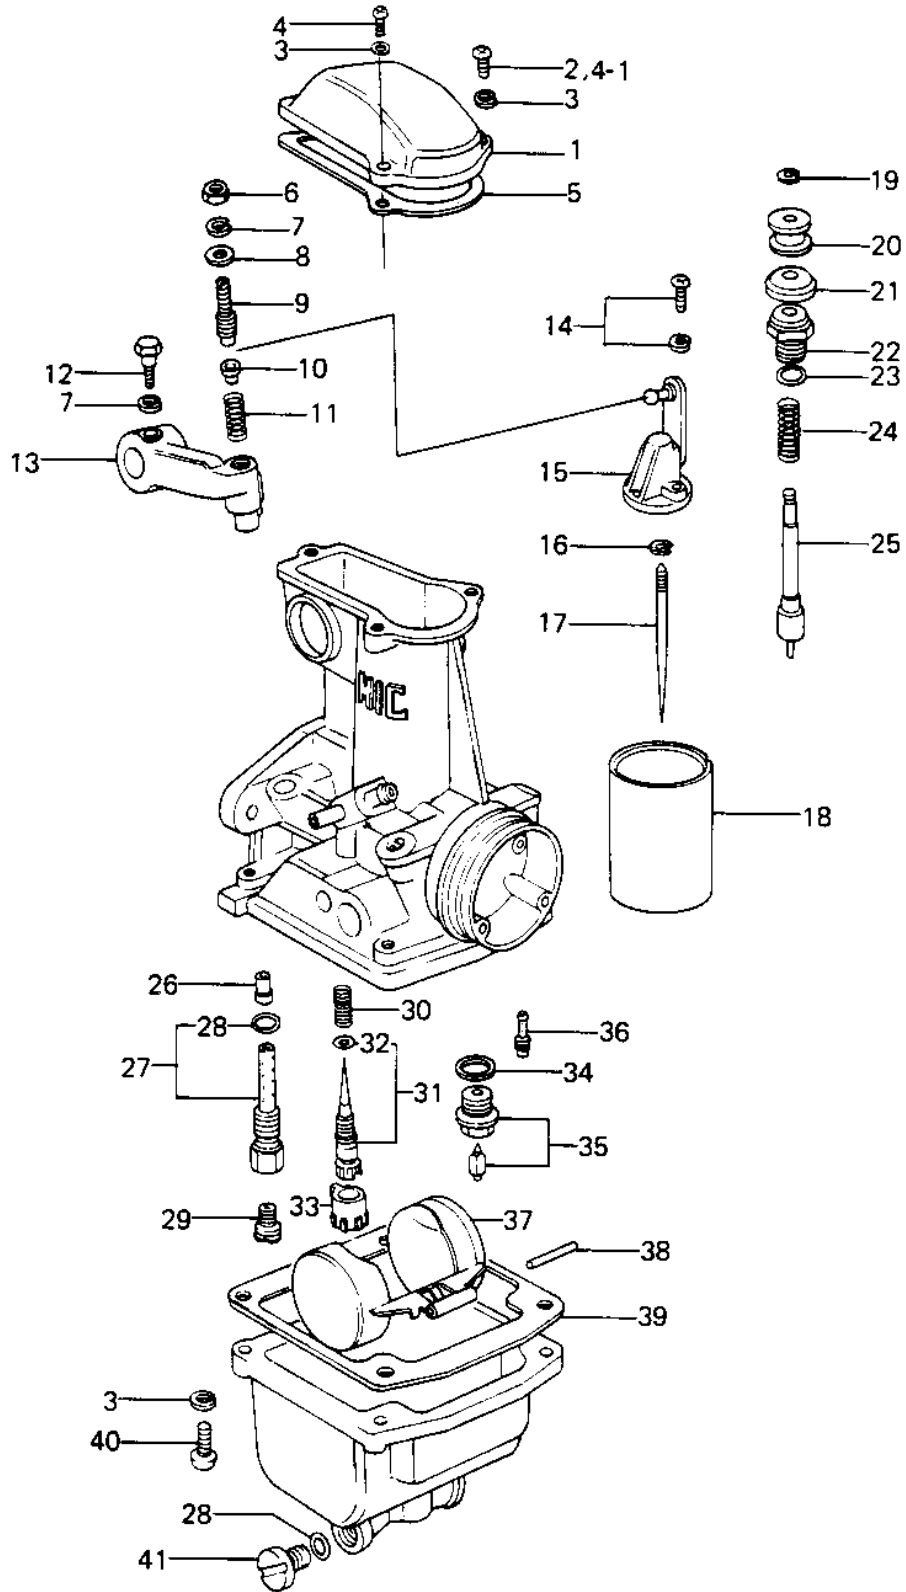

# 1978 Police 1000 PARTS DIAGRAM

CARBURETOR PARTS ('78 C1/C1A)

## CARBURETOR PARTS ('78 C1/C1A)

ITEM NAME	PART NUMBER	QUANTITY
TOP,MIXING CHAMBER (Ref # 1)	16005-027	4
SCREW PAN HEAD 4X16 (Ref # 2)	220B0416	6
WASHER SPRING 4MM (Ref # 3)	461F0400	28
SCREW-PAN-WS-CROS (Ref # 4)	223B0414	6
SCREW-PAN-WS-CROS (Ref # 4-1)	223B0414	12
GASKET,CHAMBER TOP (Ref # 5)	16019-031	4
NUT,5MM (Ref # 6)	16003-013	4
WASHER SPRING 5MM (Ref # 7)	461F0500	5
WASHER,PLAIN (Ref # 8)	16039-016	4
SCREW,SLOTTED (Ref # 9)	16046-012	4
SEAT,SPRING (Ref # 10)	16057-002	4
SPRING (Ref # 11)	16040-026	4
BOLT,HEX HEAD,5X14 (Ref # 12)	16067-006	4
LEVER,THROTTLE (Ref # 13)	39075-1001	4
SCREW,PAN HEAD,3X14 (Ref # 14)	16033-031	8
BRACKET,THROTTLE VAL (Ref # 15)	16007-028	4
CIRCLIP (Ref # 16)	16008-010	4
JET NEEDLE (Ref # 17)	16009-074	4
JET NEEDLE,5DL3 (Ref # 17)	16009-071	4
VALVE,THROTTLE,CA1.5 (Ref # 18)	16025-085	4
CIRCLIP (Ref # 19)	16076-003	4
COLLAR (Ref # 20)	16073-014	4
CAP,STARTER PLUNGER (Ref # 21)	16039-015	4
CAP,STARTER PLUNGER (Ref # 22)	16012-015	4
"O" RING,9MM (Ref # 23)	670B1509	4
SPRING,STARTER PLUG (Ref # 24)	16013-008	4
PLUNGER,STARTER (Ref # 25)	16016-021	4
NEEDLE JET,O-6 (Ref # 26)	16017-097	4
NEEDLE JET,AO-5 (Ref # 26)	16017-1034	4