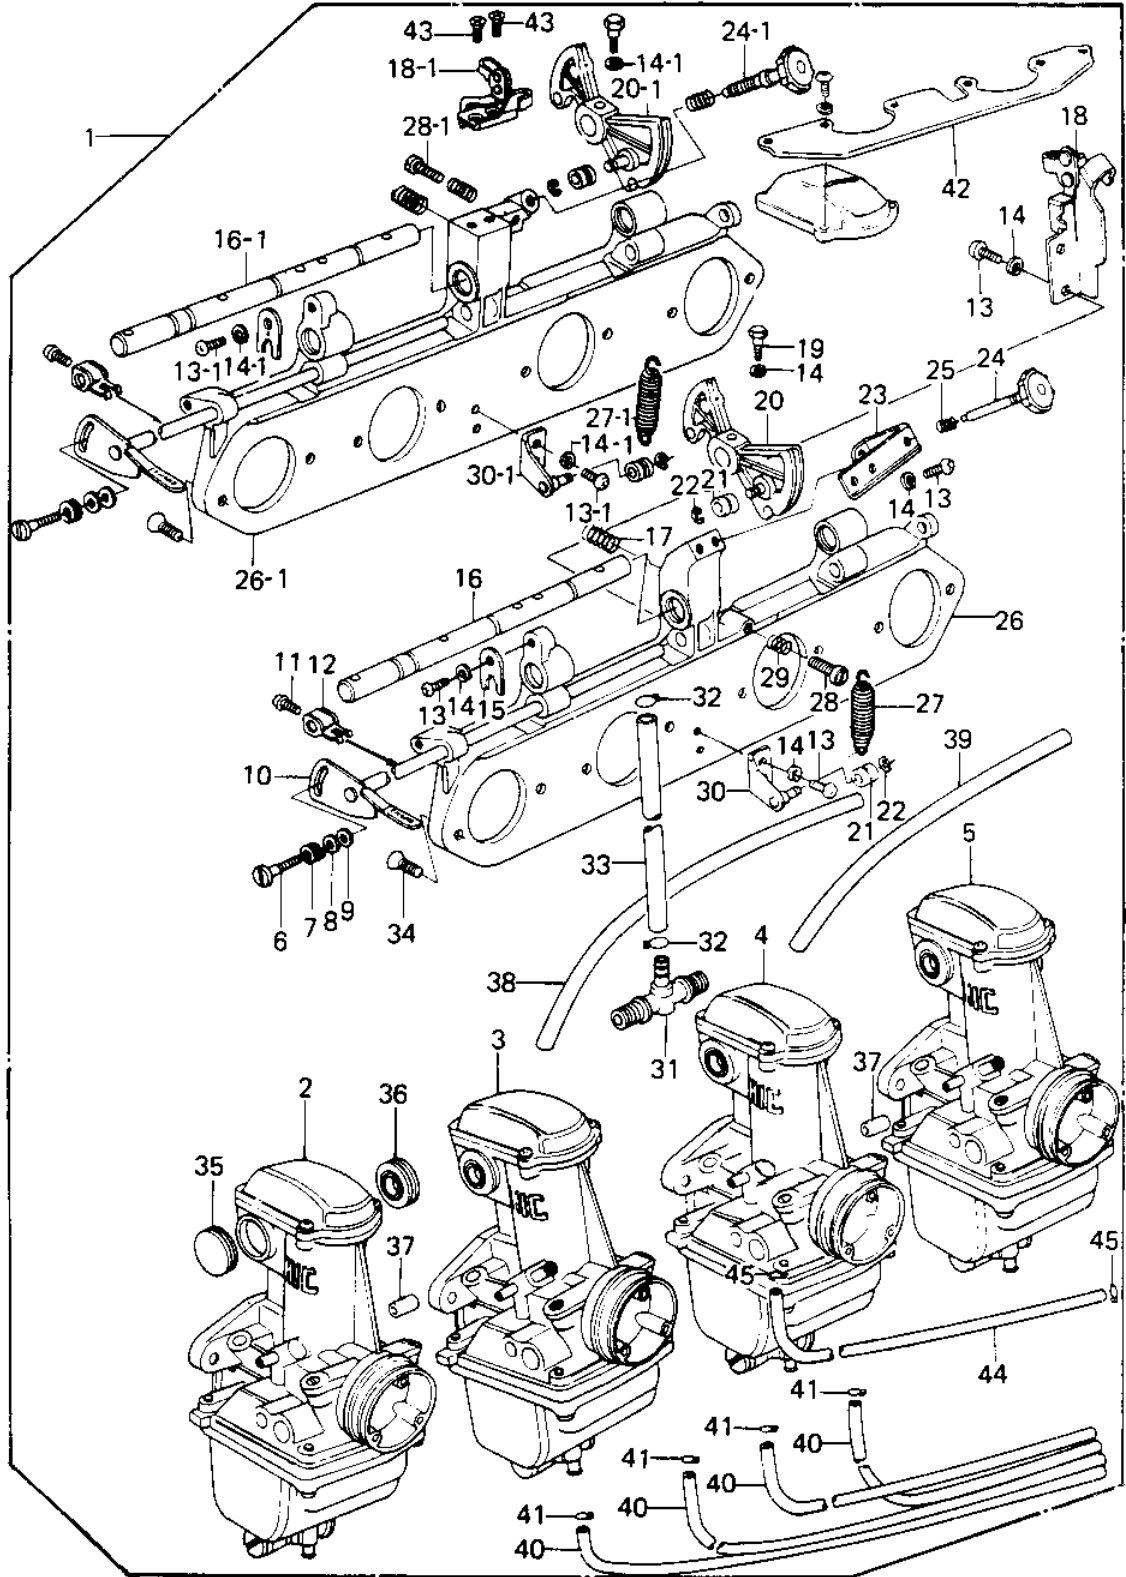

# 1978 Police 1000 PARTS DIAGRAM

CARBURETOR ASSY ('78 C1/C1A)

## CARBURETOR ASSY ('78 C1/C1A)

ITEM NAME	PART NUMBER	QUANTITY
CARBURETOR ASSY (Ref # 1)	16001-1024	1
CARBURETOR ASSY (Ref # 1)	16001-1024	1
CARBURETOR ASSY (Ref # 1)	16001-1025	1
CARB ASSY,L.H OUTSID (Ref # 2)	16001-311	1
CARBURETOR L.H OUT (Ref # 2)	16001-1056	1
CARB ASSY,L.H INSIDE (Ref # 3)	16001-312	1
CARBURETOR,L.H.INSID (Ref # 3)	16001-1057	1
CARB ASSY,R.H INSIDE (Ref # 4)	16001-313	1
CARBURETOR,R.H INSID (Ref # 4)	16001-1058	1
CARB ASSY,R.H OUTSID (Ref # 5)	16001-314	1
CARBURETOR R.H OUT (Ref # 5)	16001-1059	1
SCREW (Ref # 6)	16046-005	1
SPRING,F (Ref # 7)	16040-009	1
WASHER PLAIN 5MM (Ref # 8)	410B0500	1
WASHER,PLAIN (Ref # 9)	16039-019	1
SHAFT,STARTER PLUNGE (Ref # 10)	16041-021	1
SCREW,PAN HEAD,5X7 (Ref # 11)	16046-007	4
LEVER,STARTER PLUNGE (Ref # 12)	13168-1026	4
SCREW-PAN-CROS (Ref # 13)	220B0514	7
SCREW-PAN-CROS (Ref # 13-1)	220B0514	3
WASHER SPRING 5MM (Ref # 14)	461F0500	8
WASHER SPRING 5MM (Ref # 14-1)	461F0500	4
PLATE,SHAFT STOPPER (Ref # 15)	16055-012	1
SHAFT,CARB CONNECTIO (Ref # 16)	16041-022	1
SHAFT,CARB CONNECTIO (Ref # 16-1)	16041-017	1
SPRING,CABLE PULLY (Ref # 17)	16040-022	1
BRACKET,CABLE PULLY (Ref # 18)	16077-014	1
BRACKET,THROTTLE CAB (Ref # 18-1)	16077-017	1
BOLT,HEX HEAD,5X14 (Ref # 19)	16067-006	1