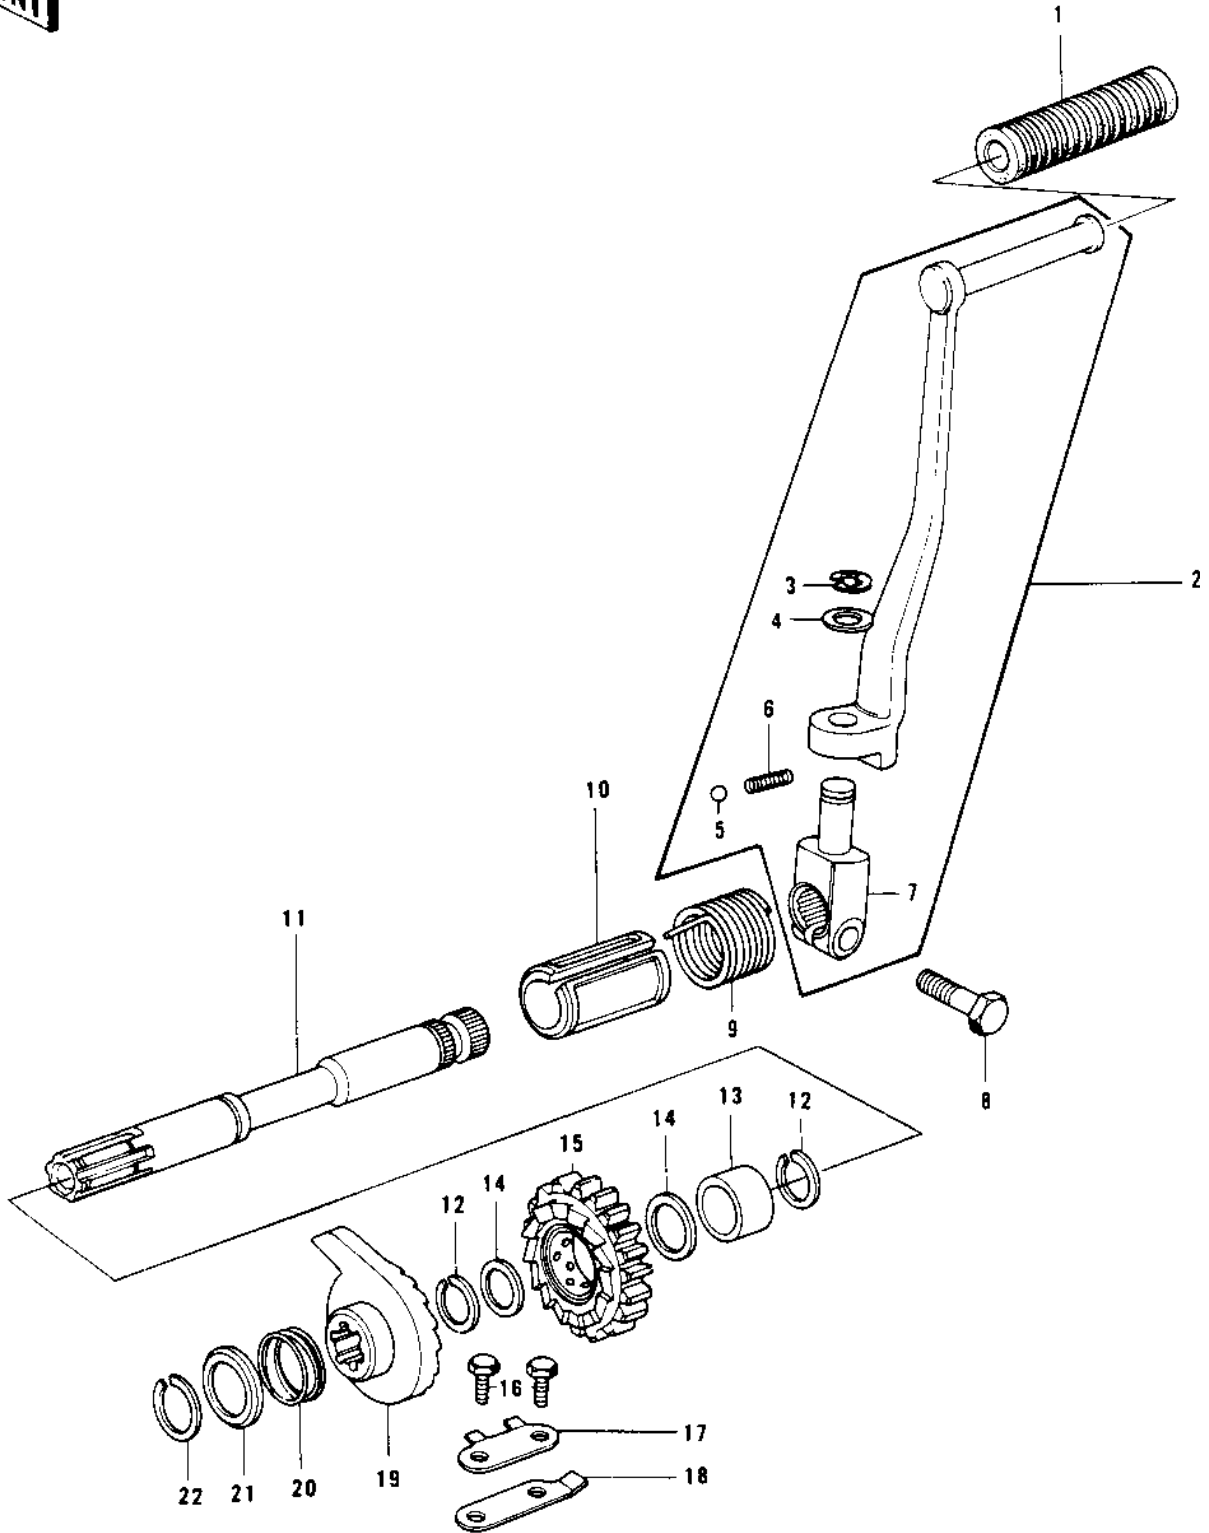

1978 Police 1000 PARTS DIAGRAM

KICKSTARTER MECHANISM (78 C1/C1A)

1978 Police 1000 PARTS LIST

KICKSTARTER MECHANISM (78 C1/C1A)

ITEM NAME	PART NUMBER	QUANTITY
RUBBER KICK PEDAL (Ref # 1)	13063-004	1
PEDAL,KICKSTARTER (Ref # 2)	13058-044	1
CIRCLIP 10MM (Ref # 3)	482J0100	1
WASHER BRAKE PEDAL (Ref # 4)	92022-085	1
BALL STEEL 1/4' (Ref # 5)	600A0800	1
SPRING KICK PEDAL (Ref # 6)	92081-020	1
BOSS-KICK PEDAL (Ref # 7)	13061-014	1
BOLT-HEX HEAD,10X25 (Ref # 8)	114B1025	1
SPRING,KICKSTARTER (Ref # 9)	92082-004	1
GUID,KICK SHAFT (Ref # 10)	13070-005	1
SHAFT,KICKSTARTER (Ref # 11)	13066-029	1
SHAFT,KICKSTARTER (Ref # 11)	13066-1004	1
CIRCLIP,25MM (Ref # 12)	92033-025	2
COLLAR,KICKSHAFT (Ref # 13)	92028-126	1
WASHER,PLAIN,22MM (Ref # 14)	92022-207	2
GEAR,KICKSTARTER 19T (Ref # 15)	13068-028	1
GEAR,KICKSTARTER (Ref # 15)	59051-1006	1
BOLT-UPSET 6X14 (Ref # 16)	112B0614	2
WASHER-LOCK (Ref # 17)	92024-036	1
STOPPER,KICKSTARTER (Ref # 18)	13072-012	1
RATCHET,KICK SHAFT (Ref # 19)	13078-011	1
SPRING RATCHET (Ref # 20)	92081-104	1
CAP,KICKSTARTER (Ref # 21)	92102-008	1
CIRCLIP,19MM (Ref # 22)	480J1900	1