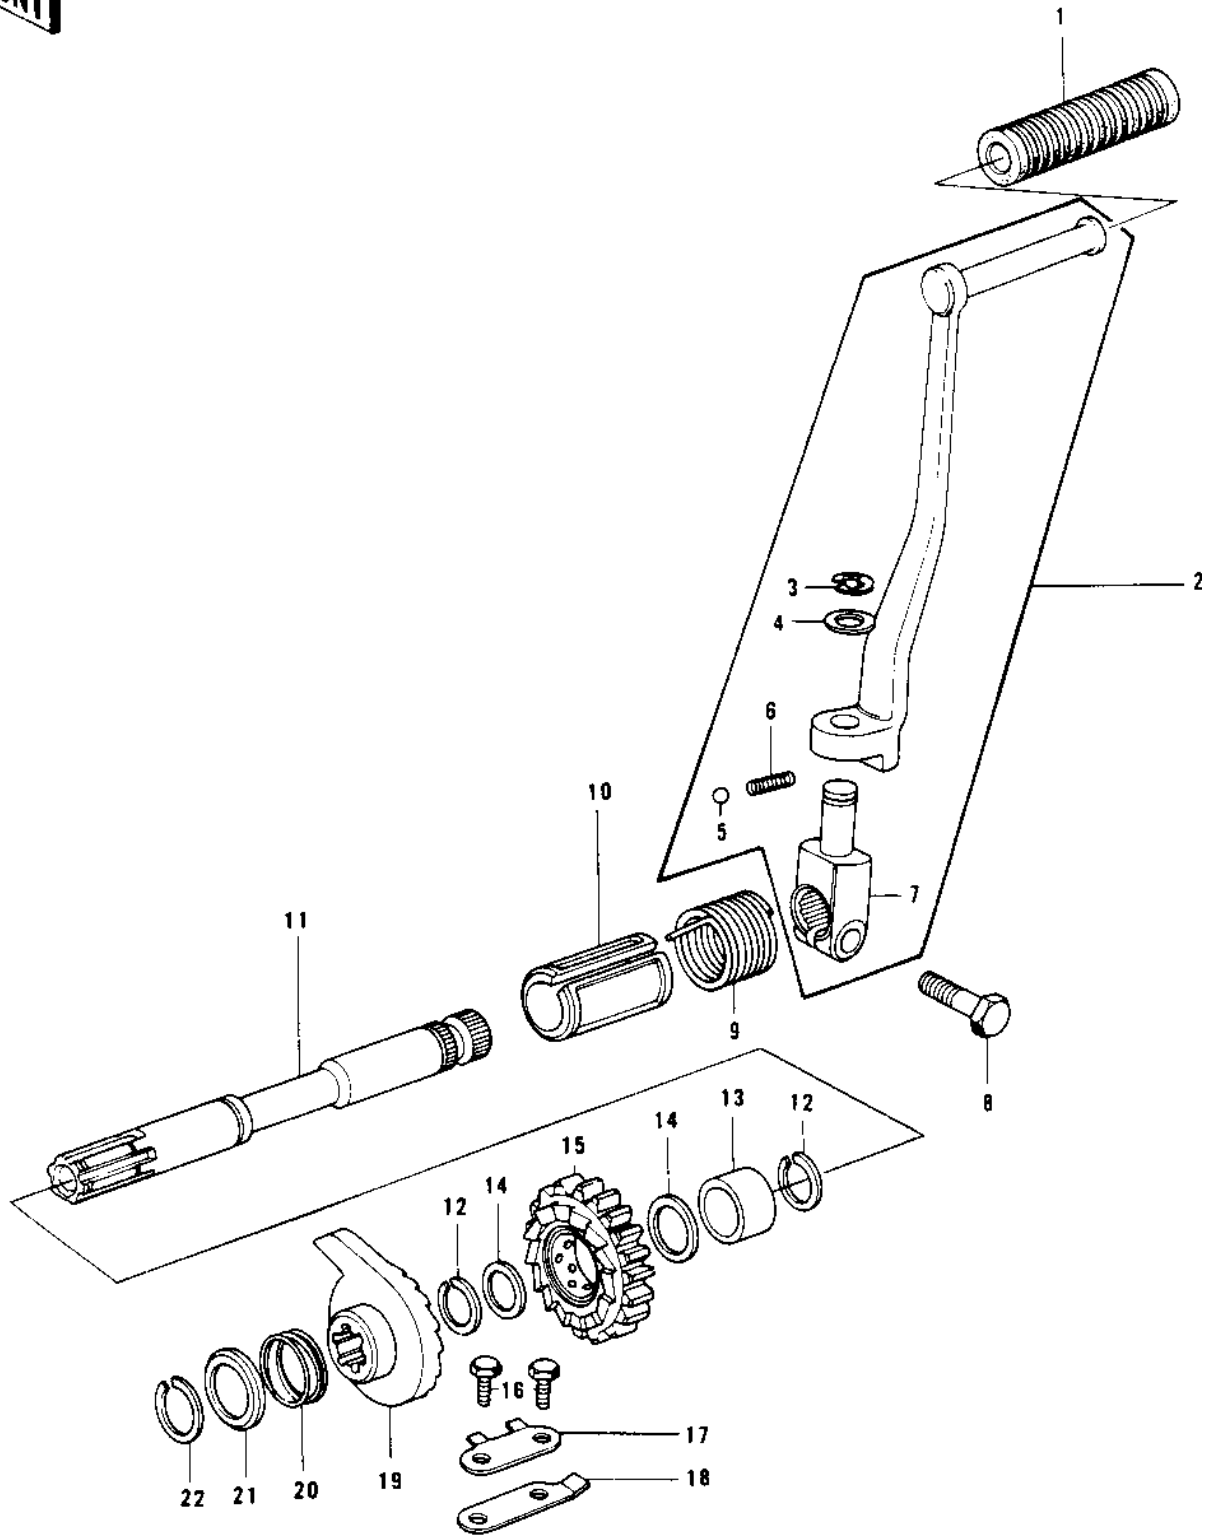

1978 Police 1000 PARTS DIAGRAM

KICKSTARTER MECHANISM (78 C1/C1A)

1978 Police 1000 PARTS LIST

KICKSTARTER MECHANISM (78 C1/C1A)

ITEM NAME	PART NUMBER	QUANTITY
RUBBER KICK PEDAL (Ref # 1)	13063-004	1
PEDAL,KICKSTARTER (Ref # 2)	13058-044	1
CIRCLIP 10MM (Ref # 3)	482J0100	1
WASHER BRAKE PEDAL (Ref # 4)	92022-085	1
BALL STEEL 1/4' (Ref # 5)	600A0800	1
SPRING KICK PEDAL (Ref # 6)	92081-020	1
BOSS-KICK PEDAL (Ref # 7)	13061-014	1
BOLT-HEX HEAD,10X25 (Ref # 8)	114B1025	1
SPRING,KICKSTARTER (Ref # 9)	92082-004	1
GUID,KICK SHAFT (Ref # 10)	13070-005	1
SHAFT,KICKSTARTER (Ref # 11)	13066-029	1
SHAFT,KICKSTARTER (Ref # 11)	13066-1004	1
CIRCLIP,25MM (Ref # 12)	92033-025	2
COLLAR,KICKSHAFT (Ref # 13)	92028-126	1
WASHER,PLAIN,22MM (Ref # 14)	92022-207	2
GEAR,KICKSTARTER 19T (Ref # 15)	13068-028	1
GEAR,KICKSTARTER (Ref # 15)	59051-1006	1
BOLT-UPSET 6X14 (Ref # 16)	112B0614	2
WASHER-LOCK (Ref # 17)	92024-036	1
STOPPER,KICKSTARTER (Ref # 18)	13072-012	1
RATCHET,KICK SHAFT (Ref # 19)	13078-011	1
SPRING RATCHET (Ref # 20)	92081-104	1
CAP,KICKSTARTER (Ref # 21)	92102-008	1
CIRCLIP,19MM (Ref # 22)	480J1900	1