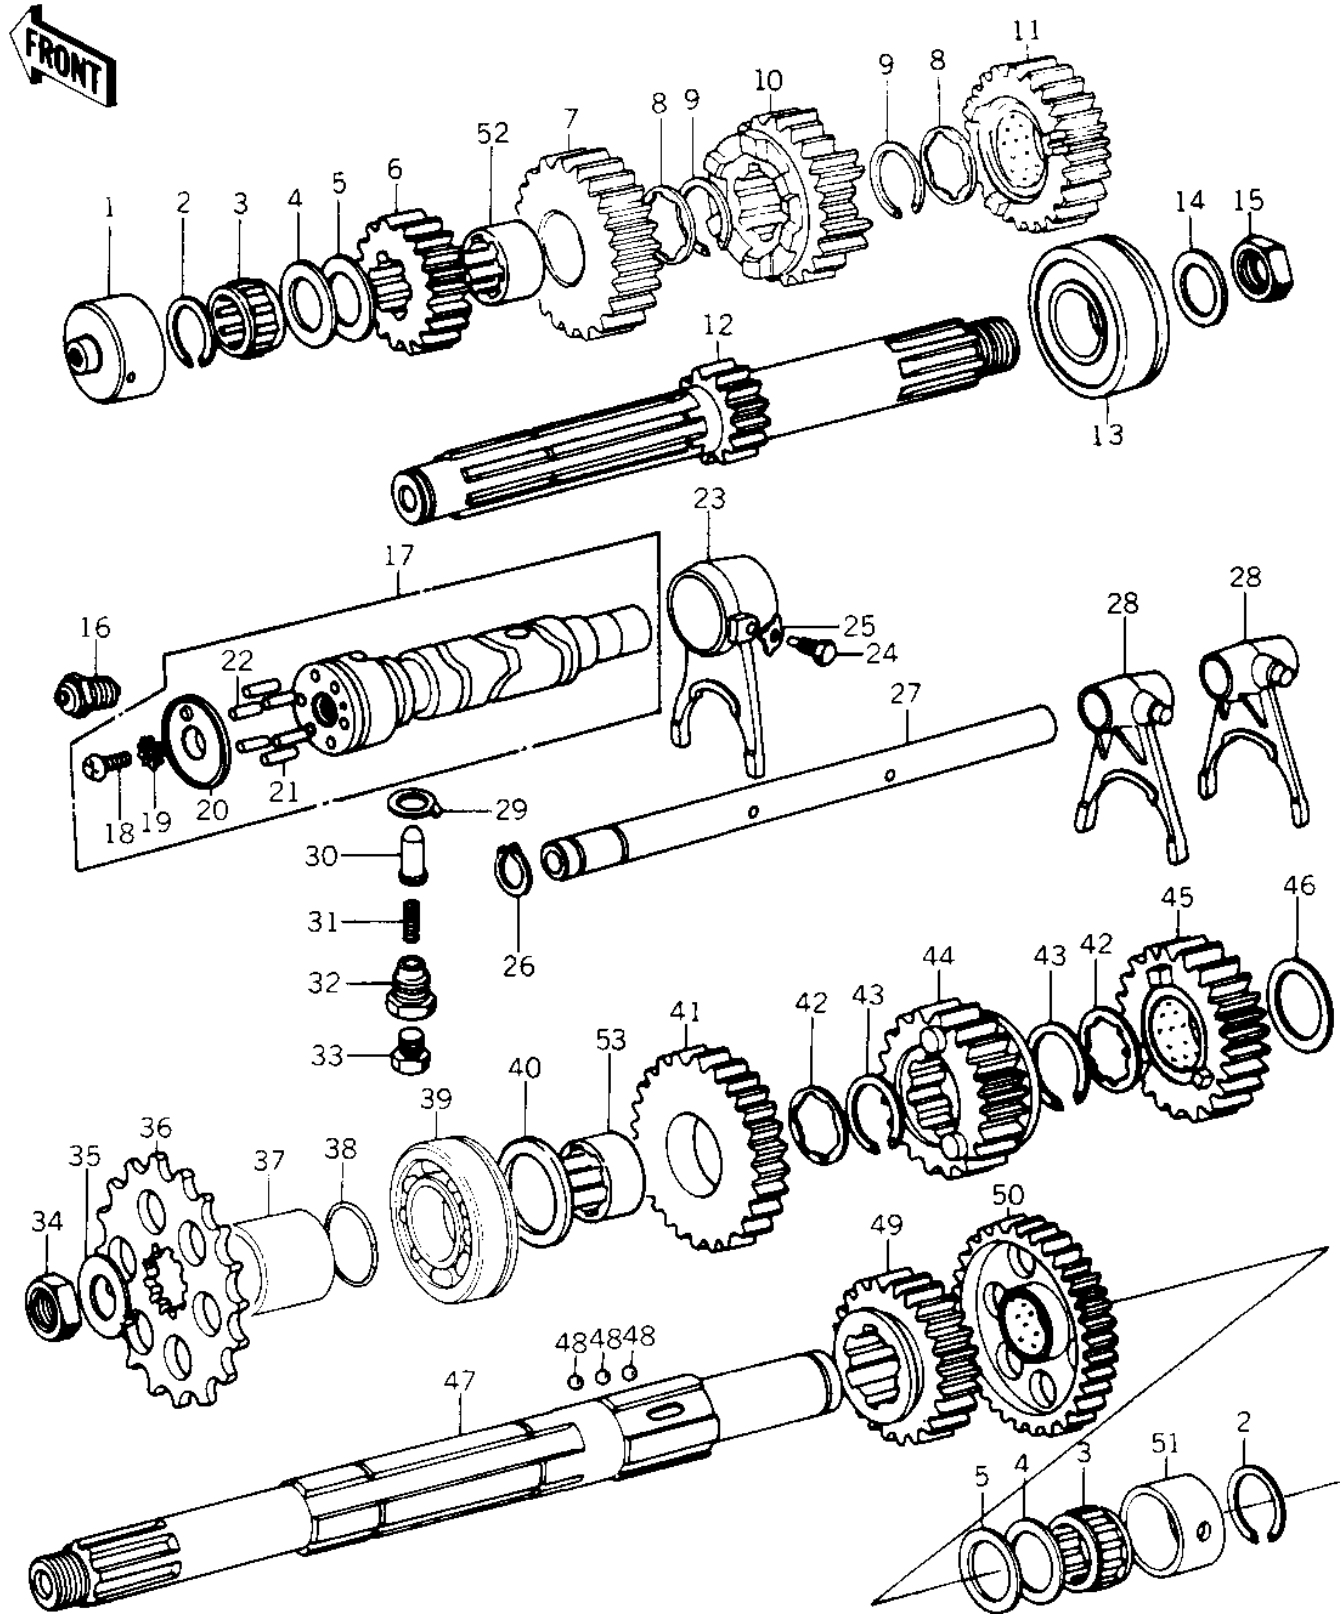

1978 Police 1000 PARTS DIAGRAM

TRANSMISSION/CHANGE DRUM ('78 C1/C1A)

1978 Police 1000 PARTS LIST

TRANSMISSION/CHANGE DRUM ('78 C1/C1A)

ITEM NAME	PART NUMBER	QUANTITY
BUSH,DRIVE SHAFT (Ref # 1)	92028-122	1
CIRCLIP,25MM (Ref # 2)	92033-025	1
BEARING,PK223013.8 (Ref # 3)	92046-031	2
1.6TWASHER,PLAIN,22MM (Ref # 4)	92022-212	2
WASHER,PLAIN (Ref # 4)	92022-231	2
SPACER (I.D=22 O.D=3 (Ref # 5)	92026-1020	2
2ND GER,DRIVE SHAFT (Ref # 6)	13130-032	1
TOP GEAR,DRIVE SHAFT (Ref # 7)	13136-042	1
WASHER,THRUST,26MM (Ref # 8)	92024-042	2
CIRCLIP 28MM (Ref # 9)	480J2800	2
3RD GEAR,DRIVE SHAFT (Ref # 10)	13132-030	1
4TH GEAR,DRIVE SHAFT (Ref # 11)	13134-016	1
SHAFT,DRIVE 12T (Ref # 12)	13127-042	1
BEARING,BALL,5305NSH (Ref # 13)	92045-1028	1
WASHER (Ref # 14)	92125-002	1
NUT,20MM (Ref # 15)	92019-015	1
SWITCH,NEUTRAL (Ref # 16)	13151-022	1
DRUM ASSY,GEAR CHANG (Ref # 17)	13239-1010	1
SCREW PAN HEAD 6X14 (Ref # 18)	220B0614	1
WASHER LOCK 6MM (Ref # 19)	464G0600	1
PLATE,GEAR CHNG DRUM (Ref # 20)	13142-013	1
PIN GEAR CHANGE DRUM (Ref # 21)	92042-014	5
PIN-CHANGE DRUM (Ref # 22)	92042-020	1
FORK,SELECTOR,3RD (Ref # 23)	13140-046	1
PIN DOWEL 6MM (Ref # 24)	92042-016	1
WASHER LOCK 10MM (Ref # 25)	92031-001	1
CIRCLIP 12MM (Ref # 26)	480J1200	1
ROD,SHIFT (Ref # 27)	13209-011	1
FORK,SELECTOR,4TH&TO (Ref # 28)	13140-045	2