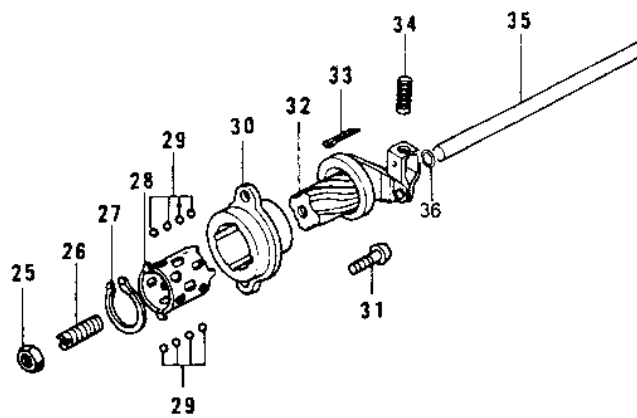

1978 Police 1000 PARTS DIAGRAM

CLUTCH (78 C1/C1A)

1978 Police 1000 PARTS LIST

CLUTCH ('78 C1/C1A)

ITEM NAME	PART NUMBER	QUANTITY
NUT 8MM (Ref # 1)	315B0800	1
SCREW,SLOTTED,8X25 (Ref # 2)	92014-014	1
OUTER,CLUTCH RELEASE (Ref # 3)	13118-007	1
WASHER PLAIN 6MM (Ref # 4)	411B0600	2
SCREW PAN HEAD 6X16 (Ref # 5)	220B0616	2
PIN COTTER 1.6X15 (Ref # 6)	550D1615	1
INNER,CLUTCH RELEASE (Ref # 7)	13102-013	1
"O" RING,7MM (Ref # 8)	670B1507	1
SPRING-CLUTCH RELEAS (Ref # 9)	92081-069	1
PUSH ROD,CLUTCH (Ref # 10)	13116-021	1
WASHER TH 25.5X47X2. (Ref # 11)	92026-022	1
BUSHING,CLUTCH (Ref # 12)	92028-135	1
NUT 20MM (Ref # 13)	92016-028	1
CLUTCH-ASSY (Ref # 14)	13081-1014	1
CLUTCH-ASSY (Ref # 15)	13081-1367	1
CLUTCH-ASSY (Ref # 16)	13081-1367	1
PLATE,CLUTCH FRICTIO (Ref # 17)	13088-030	8
PLATE,CLUTCH STEEL (Ref # 18)	13089-022	7
BALL STEEL 3/8' (Ref # 19)	600A1200	1
PUSHER,CLUTCH SPRG P (Ref # 20)	13116-022	1
PLATE,CLUTCH SPRING (Ref # 21)	13187-006	1
SPRING,CLUTCH (Ref # 22)	92081-1033	5
HOLDER,CLUTCH SPRING (Ref # 23)	13091-011	5
BOLT-UPSET (Ref # 24)	112G0618	5
NUT 8MM (Ref # 25)	318B0800	1
SCREW,SLOTTED,8X25 (Ref # 26)	92014-014	1
CIRCLIP 15MM (Ref # 27)	480J1500	1
RETAINER (Ref # 28)	13197-004	1
BALL,STEEL,1/8" (Ref # 29)	600A0400	11