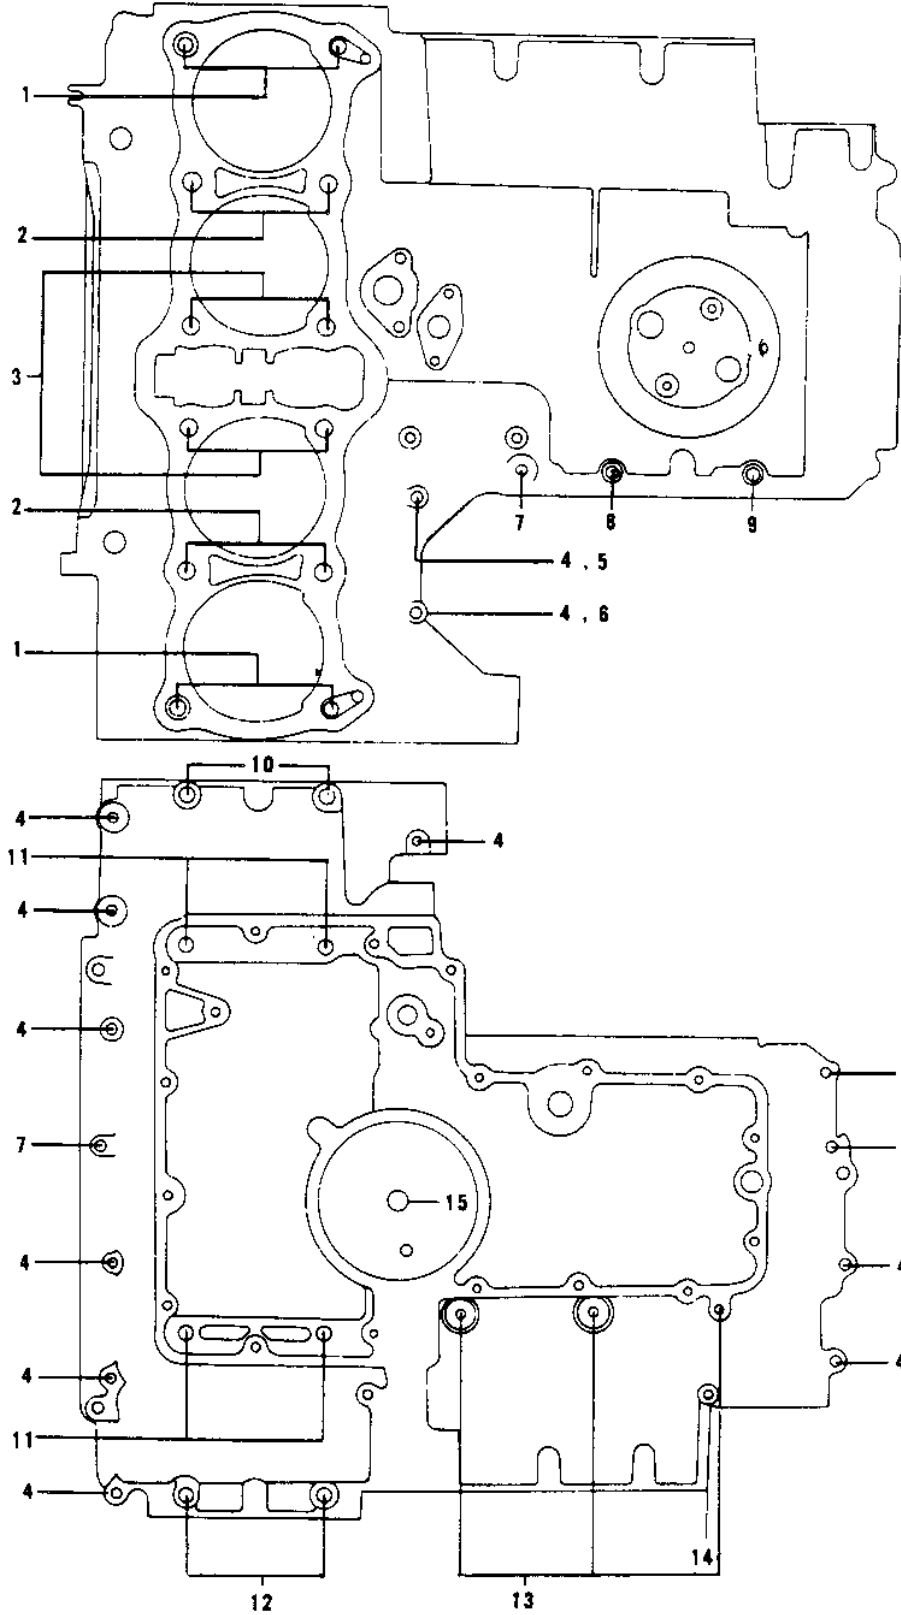

1978 Police 1000 PARTS DIAGRAM

CRANKCASE BOLT & STUD PATTERN ('78 C1/C1)

1978 Police 1000 PARTS LIST

CRANKCASE BOLT & STUD PATTERN ('78 C1/C1)

ITEM NAME	PART NUMBER	QUANTITY
STUD,10X158 (Ref # 1)	92004-1003	4
STUD,10X133 (Ref # 2)	92004-1004	4
STUD,10X190 (Ref # 3)	92004-1002	4
BOLT,HEX HEAD,6X41 (Ref # 4)	92003-109	12
CLAMP,WIRING HARNESS (Ref # 5)	21126-008	1
WASHER PLAIN 6MM (Ref # 6)	410B0600	1
BOLT,HEX HEAD,6X54 (Ref # 7)	92003-110	3
BOLT,HEX HEAD,6X99 (Ref # 8)	92003-111	1
BOLT,HEX HEAD,6X116 (Ref # 9)	92003-113	1
BOLT-FLANGED,8X95 (Ref # 10)	130P0895	2
BOLT,HEX HEAD,8X72 (Ref # 11)	92003-107	4
BOLT,HEX HEAD,8X81 (Ref # 12)	92003-108	2
BOLT-FLANGED,6X95 (Ref # 13)	130G0695	4
BOLT-FLANGED,6X70 (Ref # 14)	130G0670	1
O RING,0.D=18MM (Ref # 15)	92055-048	1