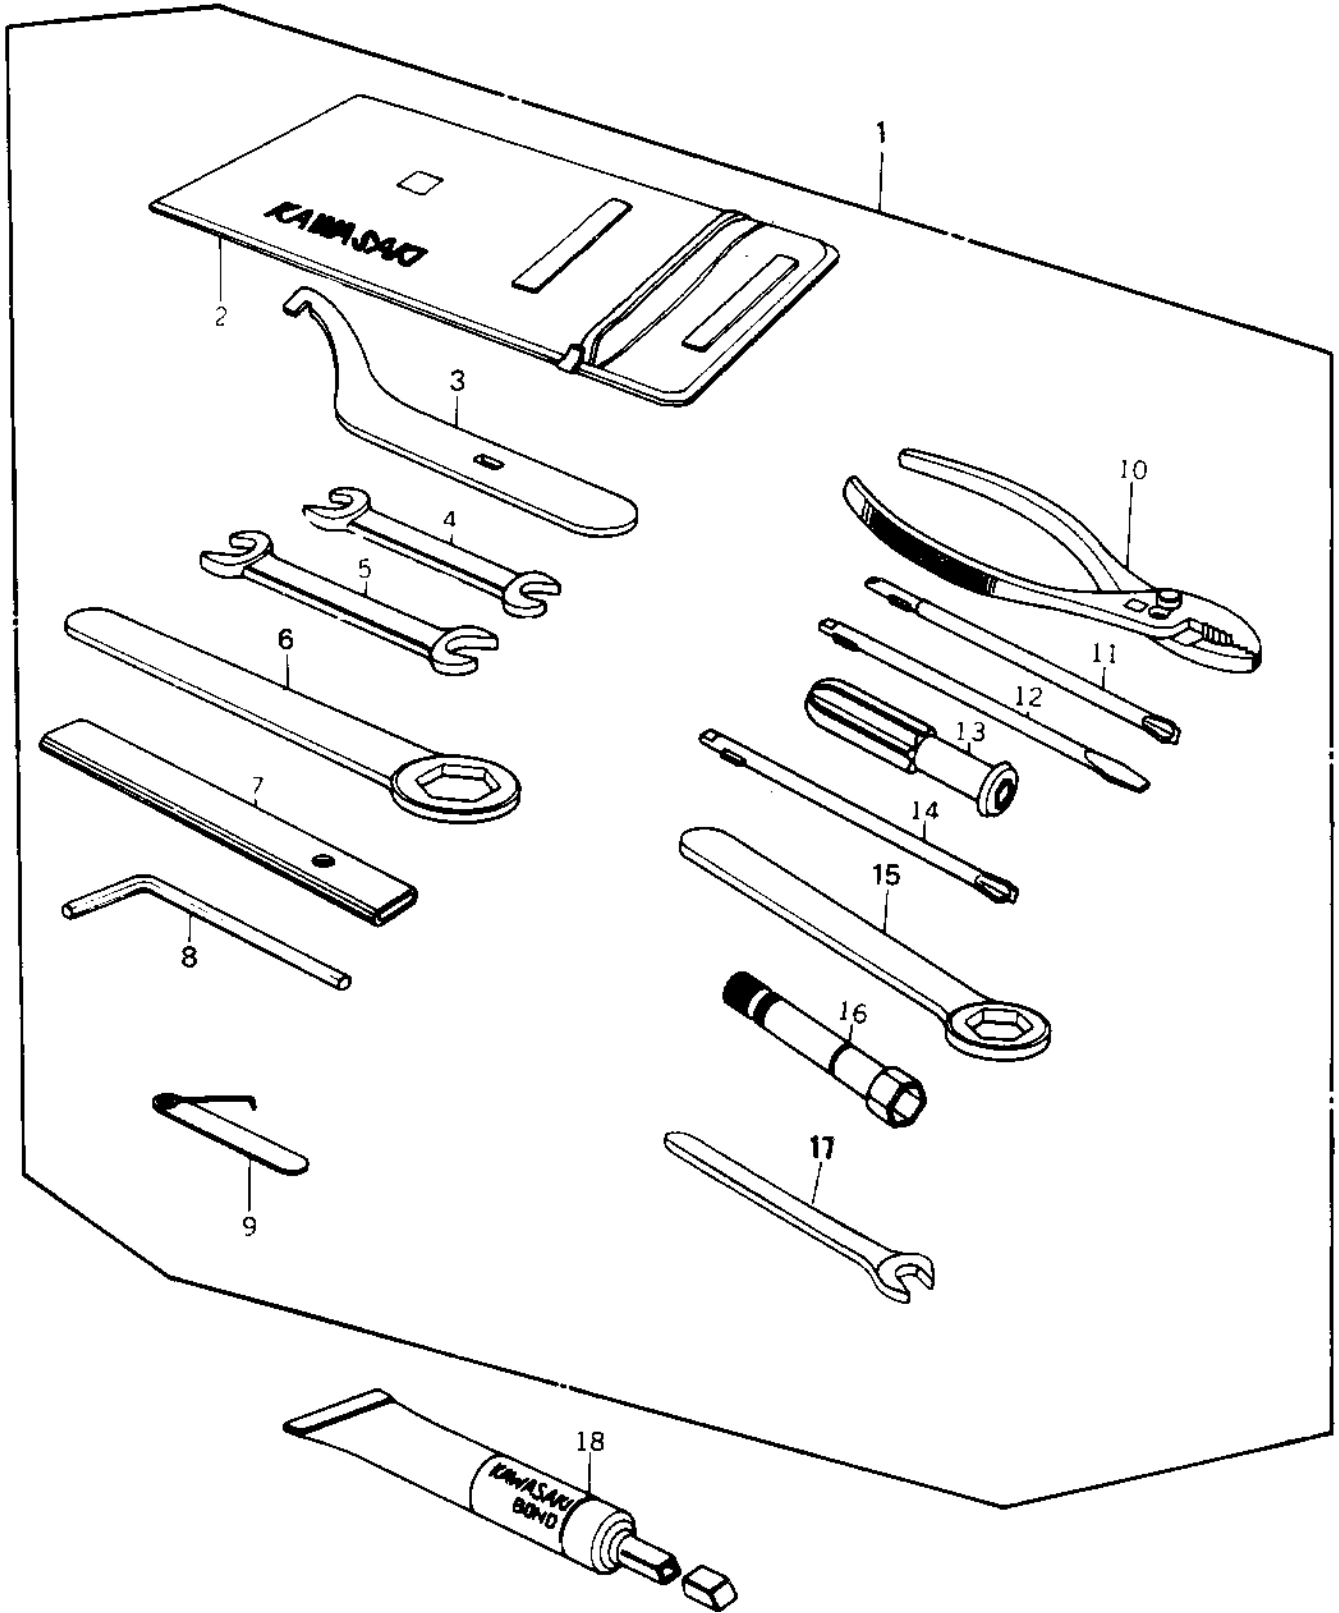

1979 KZ1000 LTD PARTS DIAGRAM

OWNER TOOLS (KZ1000-B4)

1979 KZ1000 LTD PARTS LIST

OWNER TOOLS (KZ1000-B4)

ITEM NAME	PART NUMBER	QUANTITY
TOOL KIT (Ref # 1)	56007-1052	1
BAG,TOOL (Ref # 2)	56008-006	1
WRENCH,HOOK (Ref # 3)	92110-1014	1
WRENCH,OPEN END,12X13 (Ref # 4)	92126-002	1
TOOL-WRENCH,OPEN END, (Ref # 5)	92110-1153	1
TOOL-WRENCH,BOX END,2 (Ref # 6)	92110-1147	1
TOOL-WRENCH,BOX END,2 (Ref # 7)	92111-004	1
WRENCH,ALLEN (Ref # 8)	92110-1015	1
GAUGE,THICKENSS (Ref # 9)	92128-001	1
PLIERS,160MM (Ref # 10)	92112-003	1
TOOL-DRIVER (Ref # 11)	92107-1052	1
92107-1052 (Canada) (Ref # 12)	92107-007	1
GRIP,SCREW DRIVER (Ref # 13)	92106-1001	1
92107-1002 (Canada) (Ref # 14)	92107-008	1
TOOL-WRENCH,BOX END,2 (Ref # 15)	92110-1148	1
WRENCH,SPARK PLUG (Ref # 16)	92108-008	1
WRENCH,OPEN END,10M/M (Ref # 17)	92110-1031	1
LIQUID GASKET (Ref # 18)	92104-002	10