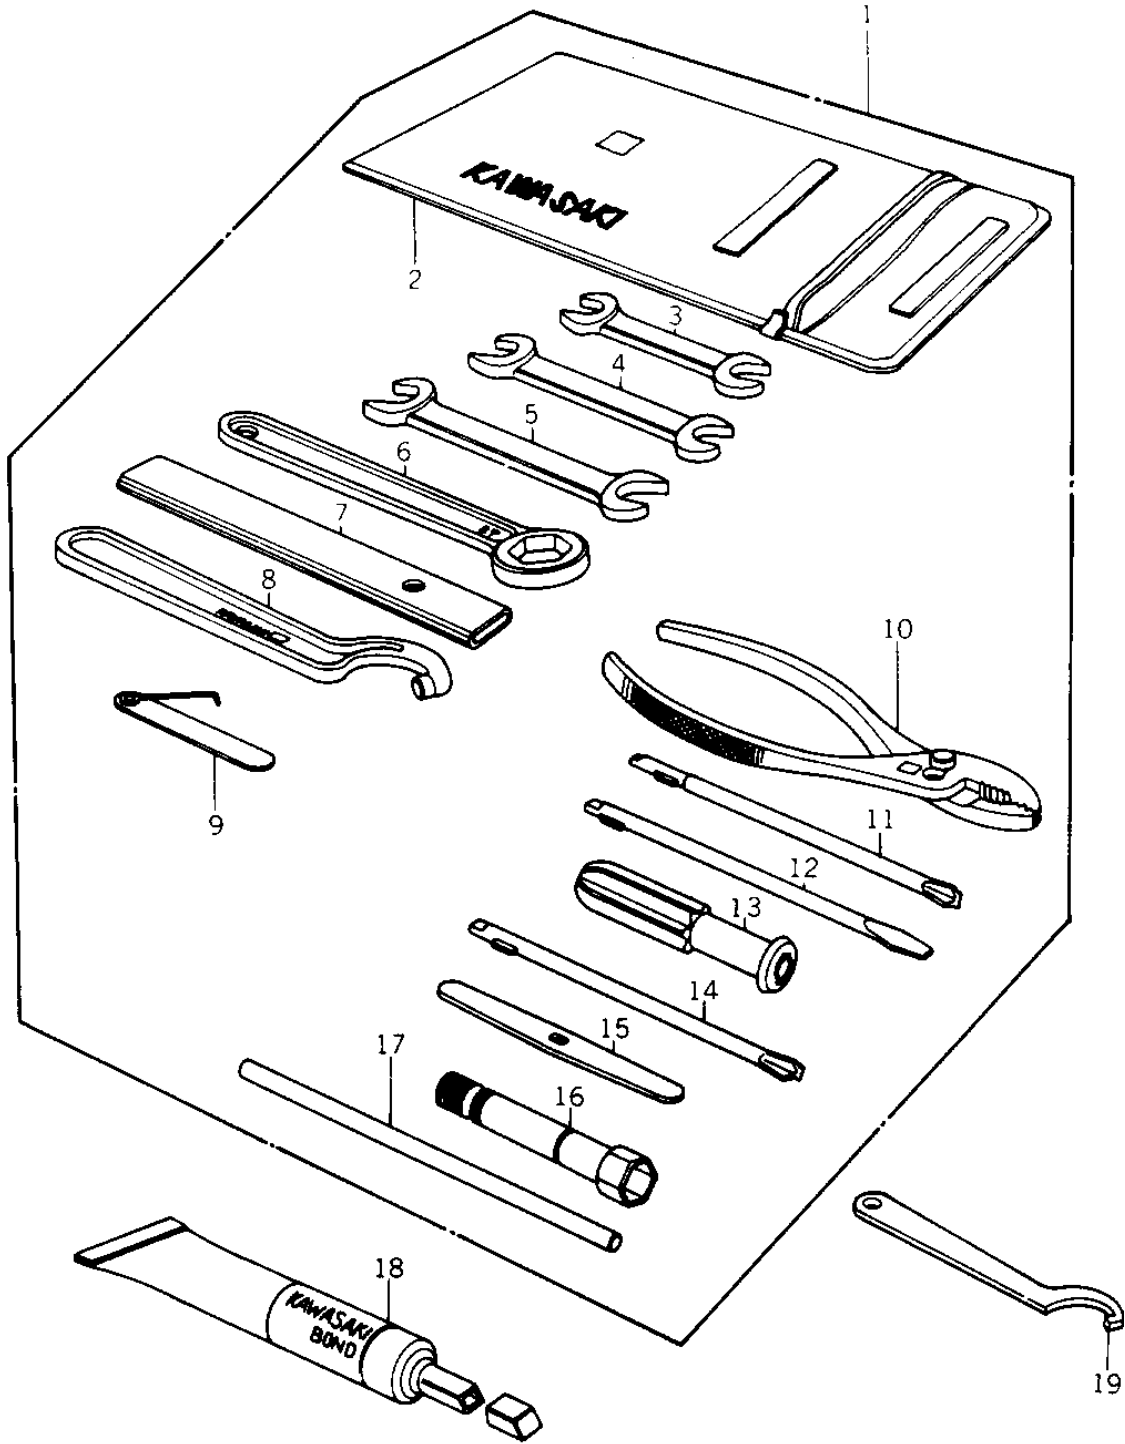

1979 KZ1000 LTD PARTS DIAGRAM

OWNER TOOLS (KZ1000-B3)

1979 KZ1000 LTD PARTS LIST

OWNER TOOLS (KZ1000-B3)

ITEM NAME	PART NUMBER	QUANTITY
TOOL KIT (Ref # 1)	56007-049	1
.BAG,TOOL (Ref # 2)	56008-006	1
.WRENCH,OPEN,8X10 (Ref # 3)	92126-001	1
.WRENCH,OPEN END,12X13 (Ref # 4)	92126-002	1
.TOOL-WRENCH,OPEN END, (Ref # 5)	92110-1153	1
.TOOL-WRENCH,BOX END,2 (Ref # 6)	92110-1147	1
.TOOL-WRENCH,BOX END,2 (Ref # 7)	92111-004	1
.92110-1035 (Canada) (Ref # 8)	92108-007	1
.GAUGE,THICKENSS (Ref # 9)	92128-001	1
.PLIERS,160MM (Ref # 10)	92112-003	1
.TOOL-DRIVER (Ref # 11)	92107-1052	1
.92107-1052 (Canada) (Ref # 12)	92107-007	1
.GRIP,SCREW DRIVER (Ref # 13)	92106-1001	1
.92107-1002 (Canada) (Ref # 14)	92107-008	1
.LEVER,SCREW DRIVER (Ref # 15)	92111-006	1
.WRENCH,SPARK PLUG (Ref # 16)	92108-008	1
.LIQUID GASKET (Ref # 17)	92104-002	1
LIQUID GASKET (Ref # 18)	92104-002	10
LIQUID GASKET (Ref # 18)	92104-002	1
ADJUSTER,REAR SHOCK (Ref # 19)	92108-014	1