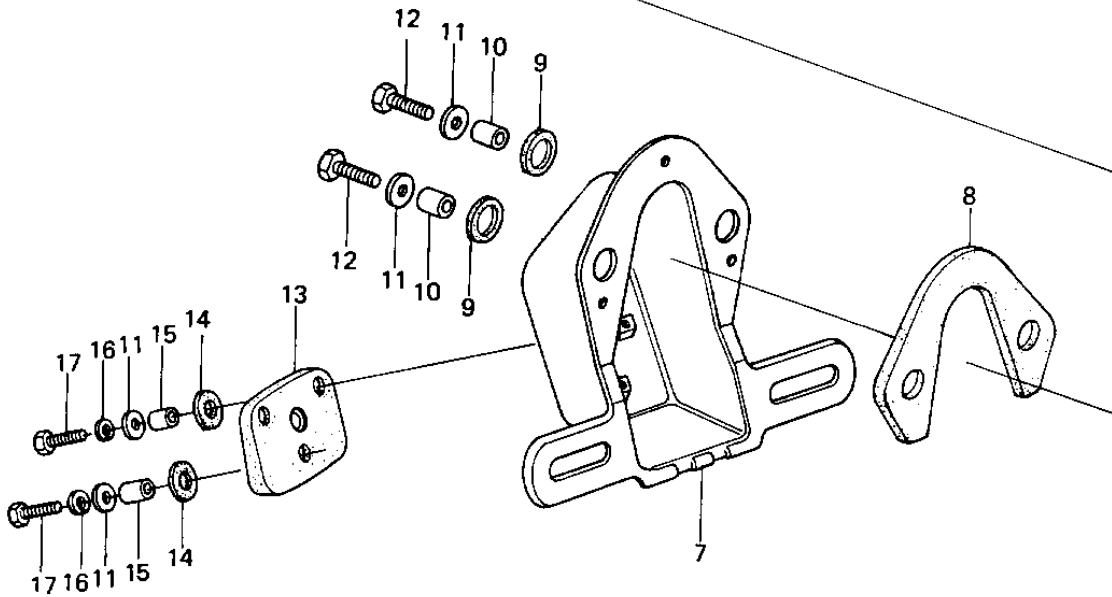

# 1979 KZ1000 LTD PARTS DIAGRAM

TAILLIGHT ('79-'80 B3/B4)

## 1979 KZ1000 LTD PARTS LIST

TAILLIGHT ('79-'80 B3/B4)

ITEM NAME	PART NUMBER	QUANTITY
TAIL LAMP UNIT (Ref # 1)	23025-064	1
.CASE,TAIL LIGHT (Ref # 2)	23027-041	1
.BULB,12V 32/3CP (Ref # 3)	92069-059	1
.GASKET,TAIL LENS (Ref # 4)	23028-021	1
.LENS,TAIL LAMP (Ref # 5)	23026-034	1
.SCREW-PAN-CROS (Ref # 6)	220R0460	2
BKT,LICENSE PLATE (Ref # 7)	23036-046	1
DAMPER RUBBER (Ref # 8)	23066-023	1
DAMPER RUBBER (Ref # 9)	23066-020	2
COLLAR,6.8X10X8.5 (Ref # 10)	92027-129	2
WASHER 6.5X20X1.6T (Ref # 11)	92022-125	2
BOLT 6X22 (Ref # 12)	112B0622	2
DAMPER RUBBER,RR FEND (Ref # 13)	35039-004	1
DAMPER RUBBER,RR FEND (Ref # 14)	92075-121	3
COLLAR 6.8X10X14.5 (Ref # 15)	92027-156	3
WASHER SPRING 6MM (Ref # 16)	461F0600	3
BOLT-UPSET (Ref # 17)	112G0625	3