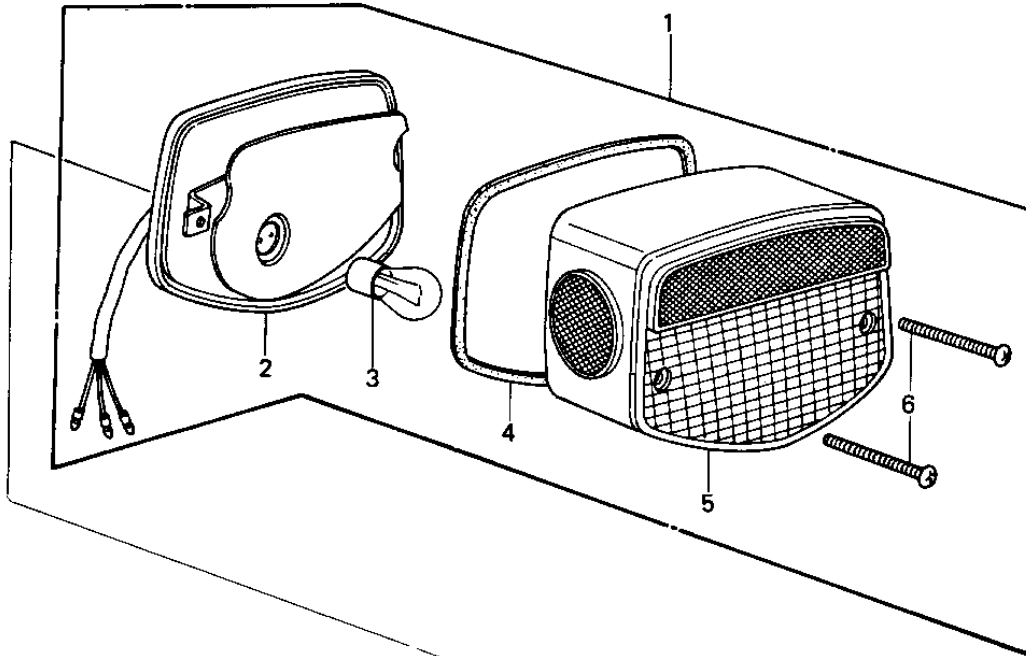

# 1979 KZ1000 LTD PARTS DIAGRAM

TAILLIGHT ('79-'80 B3/B4)

## 1979 KZ1000 LTD PARTS LIST

TAILLIGHT ('79-'80 B3/B4)

ITEM NAME	PART NUMBER	QUANTITY
TAIL LAMP UNIT (Ref # 1)	23025-064	1
.CASE,TAIL LIGHT (Ref # 2)	23027-041	1
.BULB,12V 32/3CP (Ref # 3)	92069-059	1
.GASKET,TAIL LENS (Ref # 4)	23028-021	1
.LENS,TAIL LAMP (Ref # 5)	23026-034	1
.SCREW-PAN-CROS (Ref # 6)	220R0460	2
BKT,LICENSE PLATE (Ref # 7)	23036-046	1
DAMPER RUBBER (Ref # 8)	23066-023	1
DAMPER RUBBER (Ref # 9)	23066-020	2
COLLAR,6.8X10X8.5 (Ref # 10)	92027-129	2
WASHER 6.5X20X1.6T (Ref # 11)	92022-125	2
BOLT 6X22 (Ref # 12)	112B0622	2
DAMPER RUBBER,RR FEND (Ref # 13)	35039-004	1
DAMPER RUBBER,RR FEND (Ref # 14)	92075-121	3
COLLAR 6.8X10X14.5 (Ref # 15)	92027-156	3
WASHER SPRING 6MM (Ref # 16)	461F0600	3
BOLT-UPSET (Ref # 17)	112G0625	3