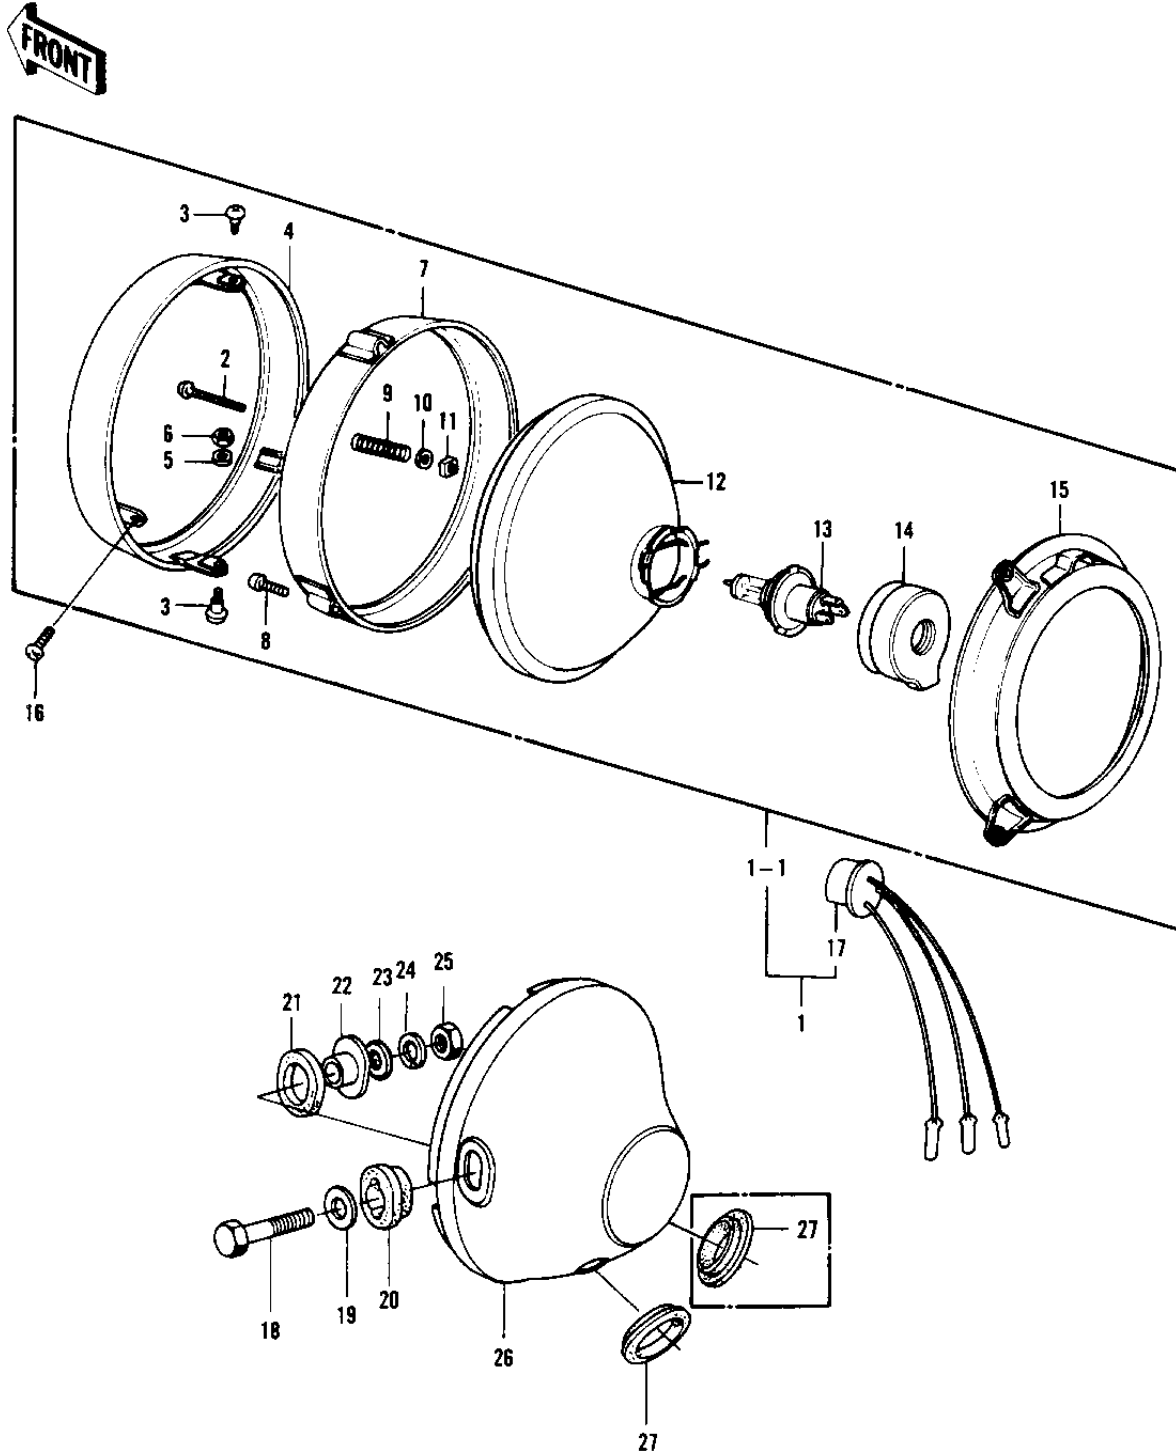

# 1979 KZ1000 LTD PARTS DIAGRAM

HEADLIGHT (KZ1000-B4)

Ref.

844-787

## HEADLIGHT (KZ1000-B4)

ITEM NAME	PART NUMBER	QUANTITY
.23004-1040 (Canada) (Ref # 1)	23004-1035	1
LAMP-HEAD (Ref # 1-1)	23004-1040	AL
.SCREW FORCUS ADJUST (Ref # 2)	23019-021	1
.SCREW-PAN HEAD,5X12 (Ref # 3)	23019-023	2
.RIM,HEAD LAMP (Ref # 4)	23006-038	1
.WASHER-PLAIN,5MM (Ref # 5)	23021-012	2
.NUT,HEAD LAMP RIM FIT (Ref # 6)	23020-023	2
.RING,HEAD LAMP MOUNT (Ref # 7)	23072-001	1
.SCREW PAN HEAD 3X12 (Ref # 8)	220B0312	2
.SPRING FOCUS ADJUST (Ref # 9)	23014-005	1
.WASHER (Ref # 10)	23021-004	1
.NUT,4MM (Ref # 11)	23020-018	1
.LENS UNIT,HEAD LAMP (Ref # 12)	23007-1009	1
.BULB,12V-60/55W (Ref # 13)	92069-1002	1
.DUST COVER (Ref # 14)	49016-1016	1
.RING,HEAD LAMP MOUNT (Ref # 15)	23074-001	1
SCREW,PAN HEAD,5X14 (Ref # 16)	23019-022	2
SOCKET ASSY,HEAD LAMP (Ref # 17)	23008-037	1
BOLT,10MM (Ref # 18)	92007-024	2
WASHER-PLAIN,10MM (Ref # 19)	411D1000	2
DAMPER RUBBER (Ref # 20)	23066-022	2
DAMPER RUBBER (Ref # 21)	23066-021	2
COLLAR (Ref # 22)	23052-010	2
WASHER PLAIN 10MM (Ref # 23)	410B1000	2
WASHER SPRING 10MM (Ref # 24)	461F1000	2
NUT 10MM (Ref # 25)	315B1000	2
BODY-COMP-HEAD LAMP (Ref # 26)	23005-1016	1
BODY-COMP-HEAD LAMP (Ref # 26)	23005-1016	AL
GROMMET (Ref # 27)	92071-1008	1