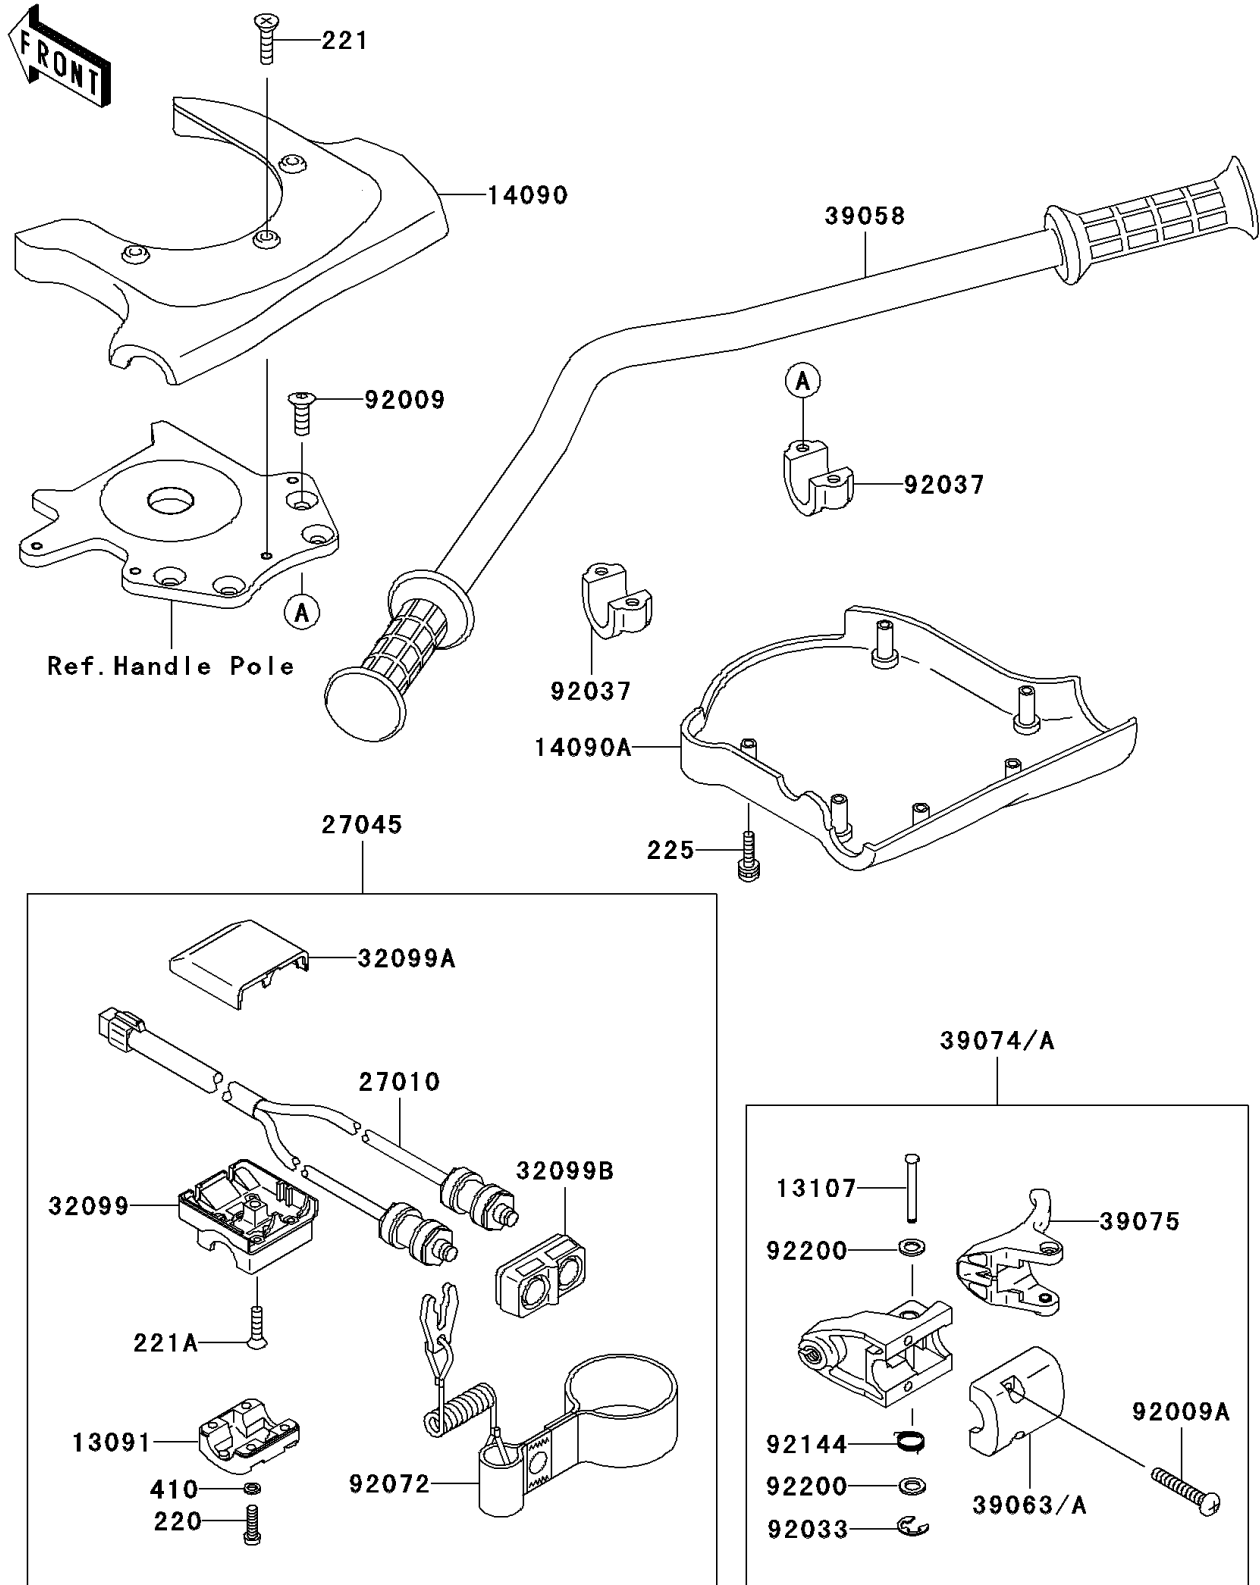

## 2005 800 SX-R PARTS DIAGRAM

Handlebar

F3172

## 2005 800 SX-R PARTS LIST

Handlebar

ITEM NAME	PART NUMBER	QUANTITY
SCREW-PAN-CROS,5X20 (Ref # 220)	220R0520	1
SCREW-CSK-CROS,6X16 (Ref # 221)	221R0616	1
SCREW-CSK-CROS,6X25 (Ref # 221A)	221R0625	1
SCREW-PAN-WSP-CROS,5X20 (Ref # 225)	225R0520	1
W-PLAIN-S,5MM (Ref # 410)	410S0500	1
HOLDER,SWITCH (Ref # 13091)	13091-3726	1
SHAFT (Ref # 13107)	13107-3740	1
COVER,HANDLE,UPP,BLACK (Ref # 14090)	14090-3766-MA	1
COVER,HANDLE,LWR,BLACK (Ref # 14090A)	14090-3767-MA	1
SWITCH,STOP&START (Ref # 27010)	27010-3780	1
SWITCH-ASSY,STOP&START (Ref # 27045)	27045-3737	1
CASE,LWR,SWITCH (Ref # 32099)	32099-3725	1
CASE,UPP,SWITCH (Ref # 32099A)	32099-3726	1
CASE,FR,SWITCH (Ref # 32099B)	32099-3818	1
HANDLE-COMP,F.BLACK (Ref # 39058)	39058-3743-6Z	1
HOUSING-CONTROL (Ref # 39063A)	39063-3727	1
LEVER-ASSY-THROTTLE (Ref # 39074A)	39074-3726	1
LEVER-THROTTLE (Ref # 39075)	39075-3714	1
SCREW,8X22 (Ref # 92009)	92009-3701	1
SCREW,6X30 (Ref # 92009A)	92009-3837	1
RING-SNAP (Ref # 92033)	92033-3723	1
CLAMP,HANDLEBAR (Ref # 92037)	92037-503	1
BAND,TETHER SWITCH (Ref # 92072)	92072-3809	1
SPRING (Ref # 92144)	92144-3749	1
WASHER (Ref # 92200)	92200-3738	1