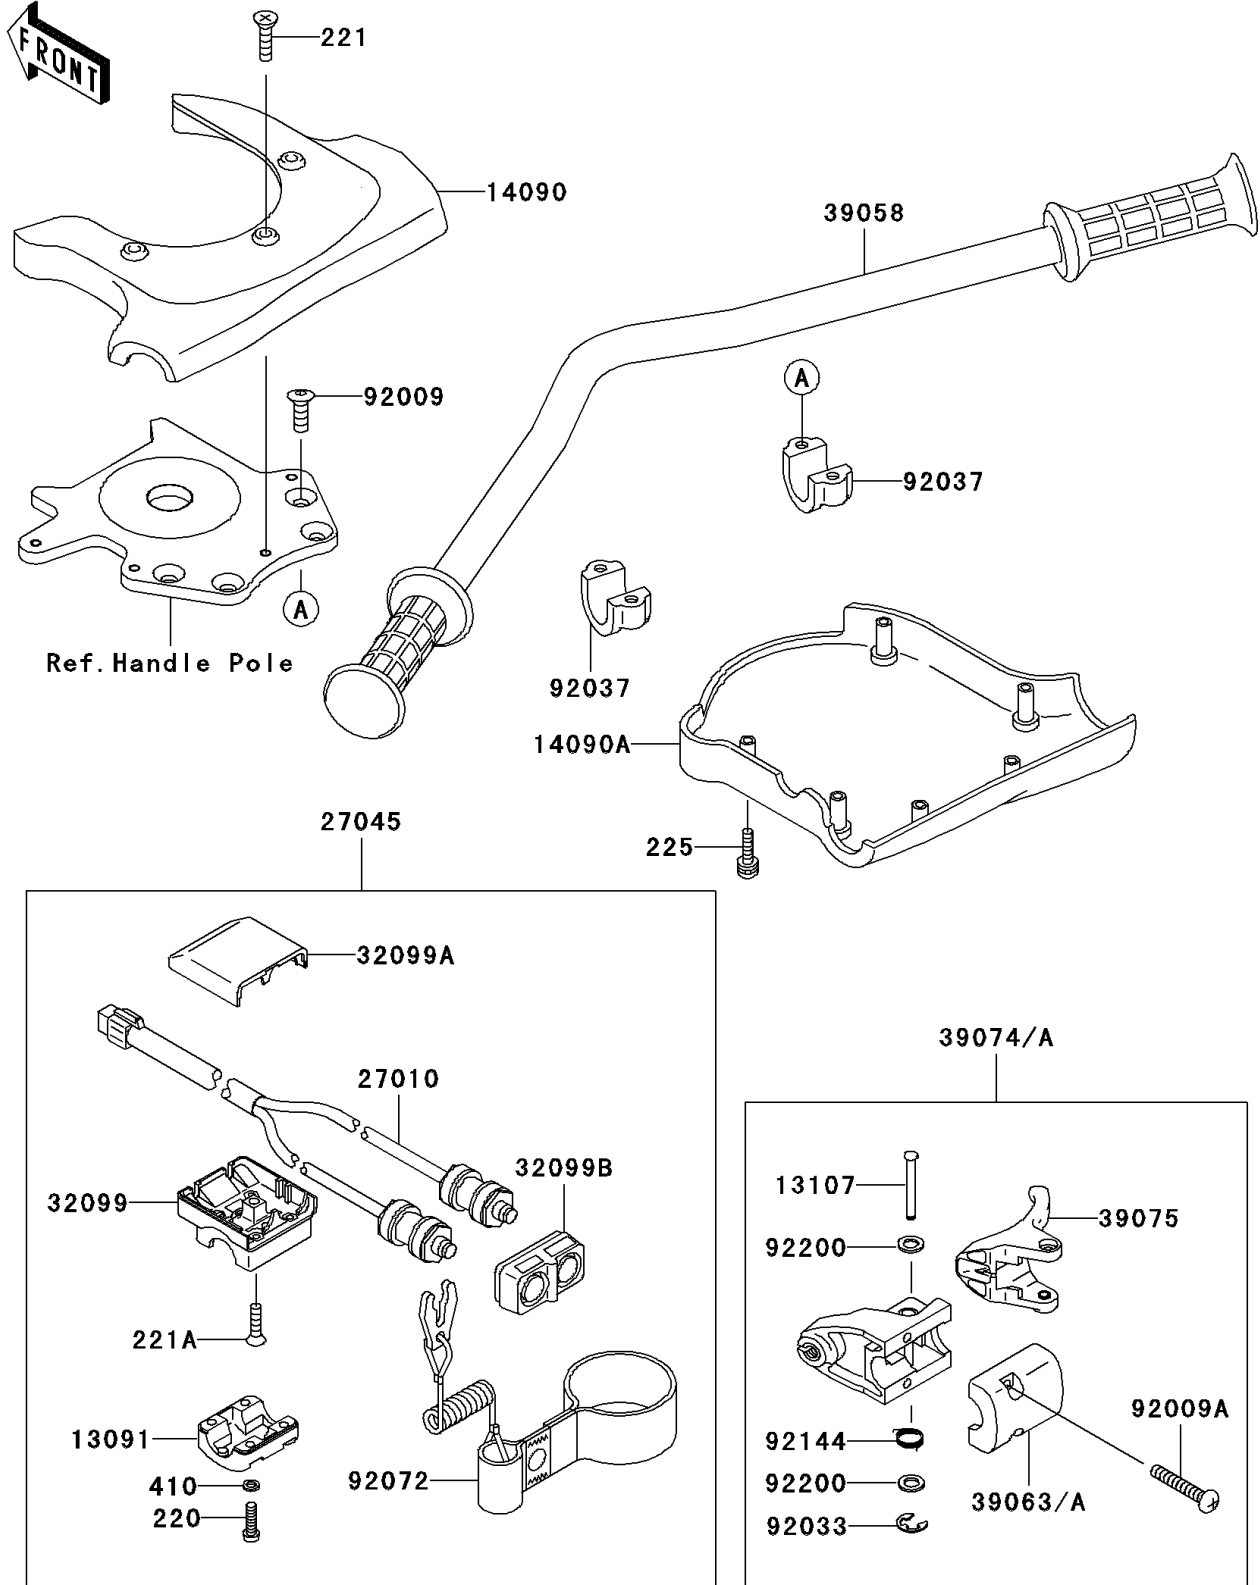

2003 800 SX-R PARTS DIAGRAM

Handlebar

F3172

2003 800 SX-R PARTS LIST

Handlebar

ITEM NAME	PART NUMBER	QUANTITY
SCREW-PAN-CROS,5X20 (Ref # 220)	220R0520	4
SCREW-CSK-CROS,6X16 (Ref # 221)	221R0616	3
SCREW-CSK-CROS,6X25 (Ref # 221A)	221R0625	1
SCREW-PAN-WSP-CROS,5X20 (Ref # 225)	225R0520	6
W-PLAIN-S,5MM (Ref # 410)	410S0500	4
HOLDER,SWITCH (Ref # 13091)	13091-3726	1
SHAFT (Ref # 13107)	13107-3740	1
COVER,HANDLE,UPP,BLACK (Ref # 14090)	14090-3766-MA	1
COVER,HANDLE,LWR,BLACK (Ref # 14090A)	14090-3767-MA	1
SWITCH,STOP&START (Ref # 27010)	27010-3780	1
SWITCH-ASSY,STOP&START (Ref # 27045)	27045-3737	1
CASE,LWR,SWITCH (Ref # 32099)	32099-3725	1
CASE,UPP,SWITCH (Ref # 32099A)	32099-3726	1
CASE,FR,SWITCH (Ref # 32099B)	32099-3818	1
HANDLE-COMP,F.BLACK (Ref # 39058)	39058-3743-6Z	1
HOUSING-CONTROL (Ref # 39063)	39063-3722	1
LEVER-ASSY-THROTTLE (Ref # 39074)	39074-3725	1
LEVER-THROTTLE (Ref # 39075)	39075-3714	1
SCREW,8X22 (Ref # 92009)	92009-3701	4
SCREW,6X30 (Ref # 92009A)	92009-3837	2
RING-SNAP (Ref # 92033)	92033-3723	1
CLAMP,HANDLEBAR (Ref # 92037)	92037-503	2
BAND,TETHER SWITCH (Ref # 92072)	92072-3809	1
SPRING (Ref # 92144)	92144-3749	1
WASHER (Ref # 92200)	92200-3738	2