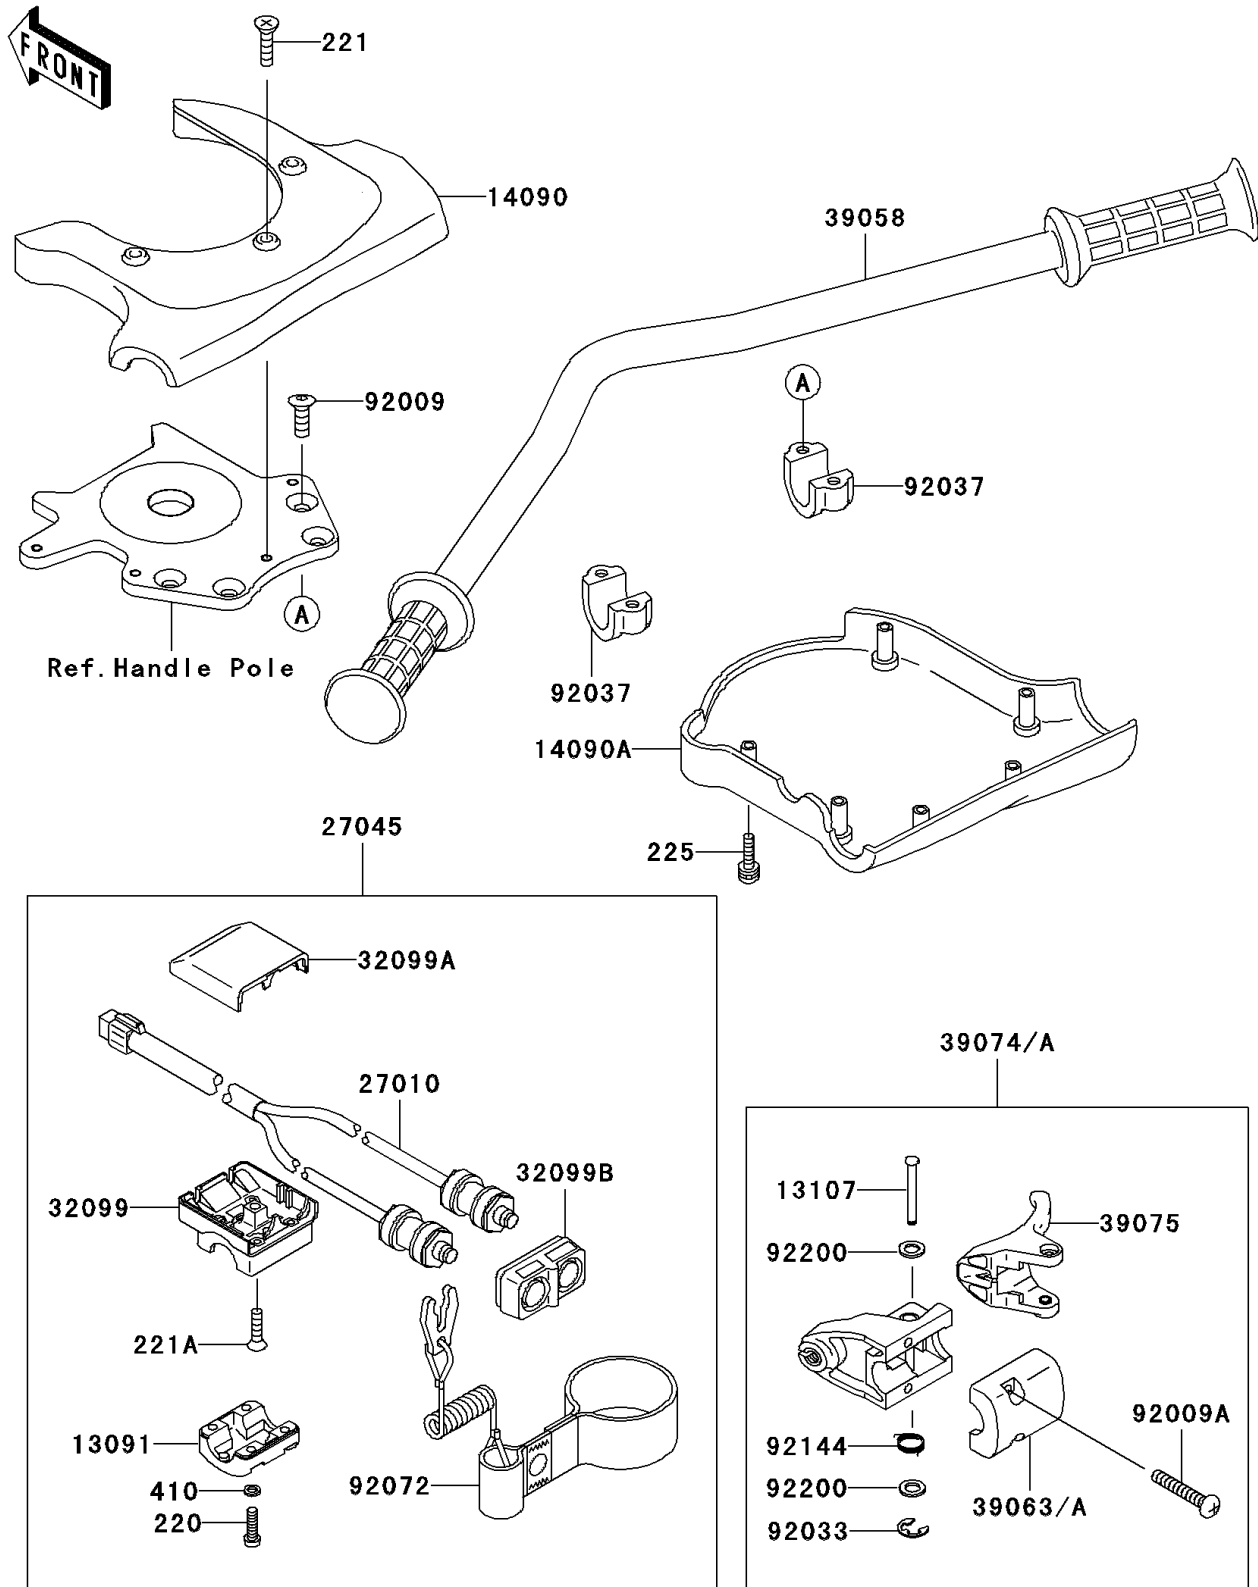

2003 800 SX-R PARTS DIAGRAM

Handlebar

F3172

2003 800 SX-R PARTS LIST

Handlebar

ITEM NAME	PART NUMBER	QUANTITY
SCREW-PAN-CROS,5X20 (Ref # 220)	220R0520	1
SCREW-CSK-CROS,6X16 (Ref # 221)	221R0616	1
SCREW-CSK-CROS,6X25 (Ref # 221A)	221R0625	1
SCREW-PAN-WSP-CROS,5X20 (Ref # 225)	225R0520	1
W-PLAIN-S,5MM (Ref # 410)	410S0500	1
HOLDER,SWITCH (Ref # 13091)	13091-3726	1
SHAFT (Ref # 13107)	13107-3740	1
COVER,HANDLE,UPP,BLACK (Ref # 14090)	14090-3766-MA	1
COVER,HANDLE,LWR,BLACK (Ref # 14090A)	14090-3767-MA	1
SWITCH,STOP&START (Ref # 27010)	27010-3780	1
SWITCH-ASSY,STOP&START (Ref # 27045)	27045-3737	1
CASE,LWR,SWITCH (Ref # 32099)	32099-3725	1
CASE,UPP,SWITCH (Ref # 32099A)	32099-3726	1
CASE,FR,SWITCH (Ref # 32099B)	32099-3818	1
HANDLE-COMP,F.BLACK (Ref # 39058)	39058-3743-6Z	1
HOUSING-CONTROL (Ref # 39063)	39063-3722	1
LEVER-ASSY-THROTTLE (Ref # 39074)	39074-3725	1
LEVER-THROTTLE (Ref # 39075)	39075-3714	1
SCREW,8X22 (Ref # 92009)	92009-3701	1
SCREW,6X30 (Ref # 92009A)	92009-3837	1
RING-SNAP (Ref # 92033)	92033-3723	1
CLAMP,HANDLEBAR (Ref # 92037)	92037-503	1
BAND,TETHER SWITCH (Ref # 92072)	92072-3809	1
SPRING (Ref # 92144)	92144-3749	1
WASHER (Ref # 92200)	92200-3738	1