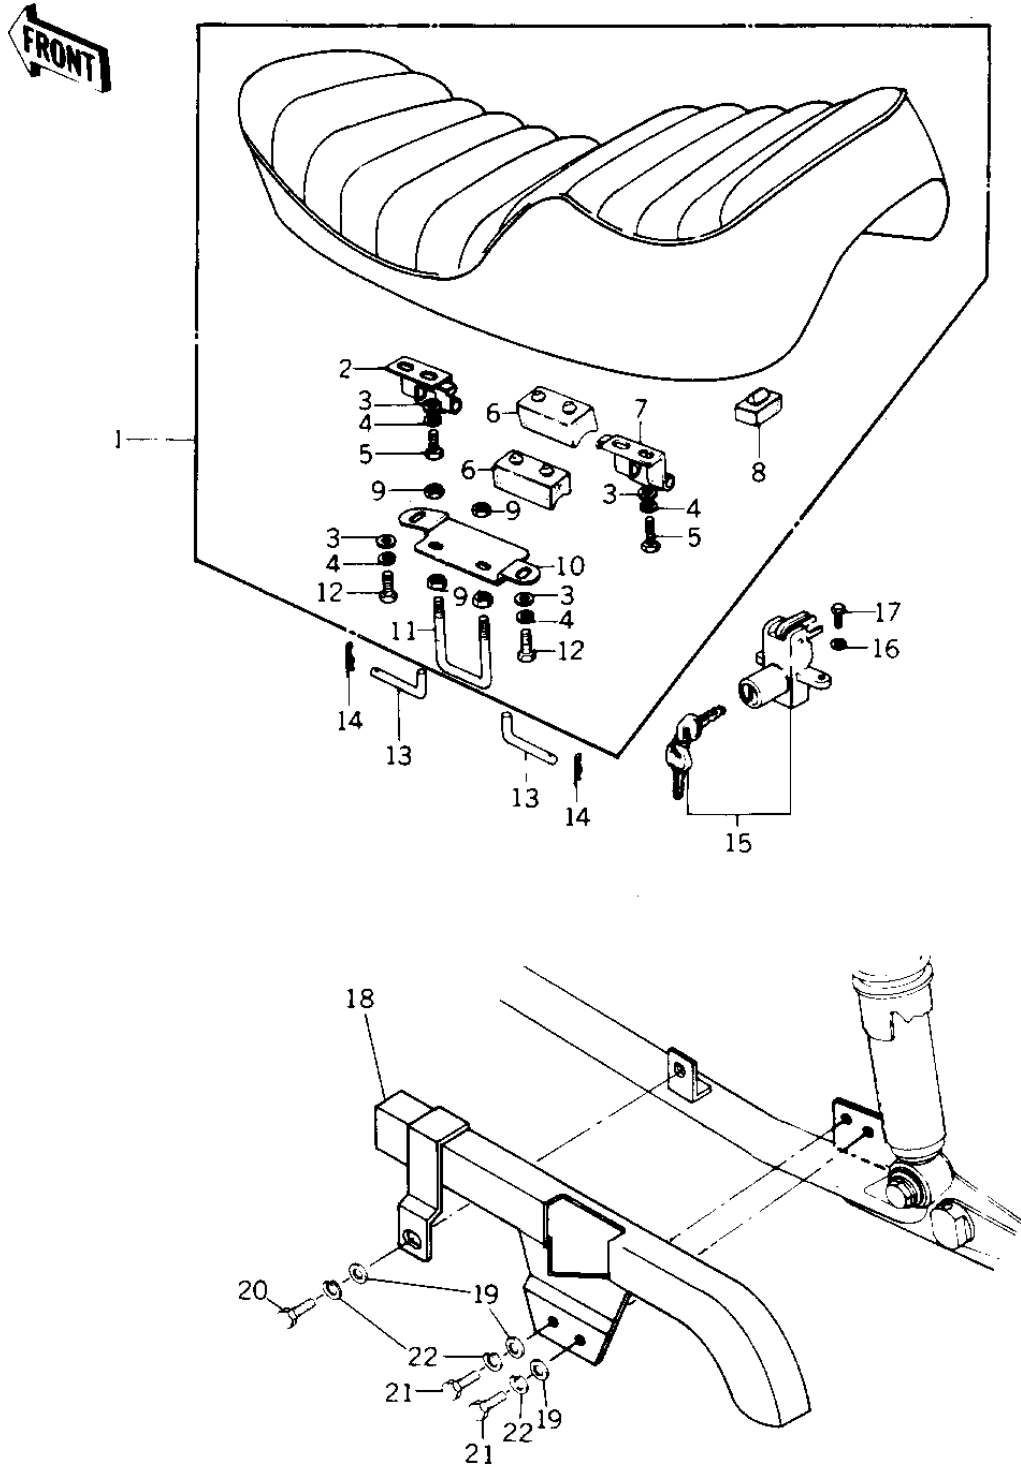

1979 KZ1000 LTD PARTS DIAGRAM

SEAT/CHAIN COVER ('79-'80 B3/B4)

1979 KZ1000 LTD PARTS LIST

SEAT/CHAIN COVER ('79-'80 B3/B4)

ITEM NAME	PART NUMBER	QUANTITY
SEAT,LTD 900/1000 (Ref # 1)	53001-130	1
HINGE,REAR (Ref # 2)	53009-030	1
WASHER PLAIN 6MM (Ref # 3)	411B0600	6
WASHER SPRING 6MM (Ref # 4)	461F0600	6
BOLT-UPSET,6X16 (Ref # 5)	112G0616	4
DAMPER RUBBER,SEAT (Ref # 6)	92075-139	3
HINGE,REAR (Ref # 7)	53009-032	1
DAMPER RUBBER (Ref # 8)	92075-099	1
NUT 6MM (Ref # 9)	311B0600	4
BRACKET,SEAT CATCH (Ref # 10)	53058-003	1
CATCH, SEAT (Ref # 11)	53056-002	1
UNAVAILABLE IN PRICE BOOK (Ref # 12)	110B0-014	2
PIN,DUAL SEAT PIVOT (Ref # 13)	53011-008	2
COTTER PIN (Ref # 14)	92041-003	2
LOCK-ASSY,SEAT (Ref # 15)	27016-5010	1
LOCK-ASSY,SEAT (Ref # 15)	27016-5010	1
WASHER SPRING 6MM (Ref # 16)	461F0600	1
BOLT-UPSET,6X12 (Ref # 17)	112G0612	1
CASE-CHAIN (Ref # 18)	36014-069	1
WASHER-PLAIN,6MM (Ref # 19)	411D0600	3
BOLT-HEX HEAD,6X16 (Ref # 20)	110N0616	1
BOLT-UPSET (Ref # 21)	112G0614	2
WASHER SPRING 6MM (Ref # 22)	461F0600	3