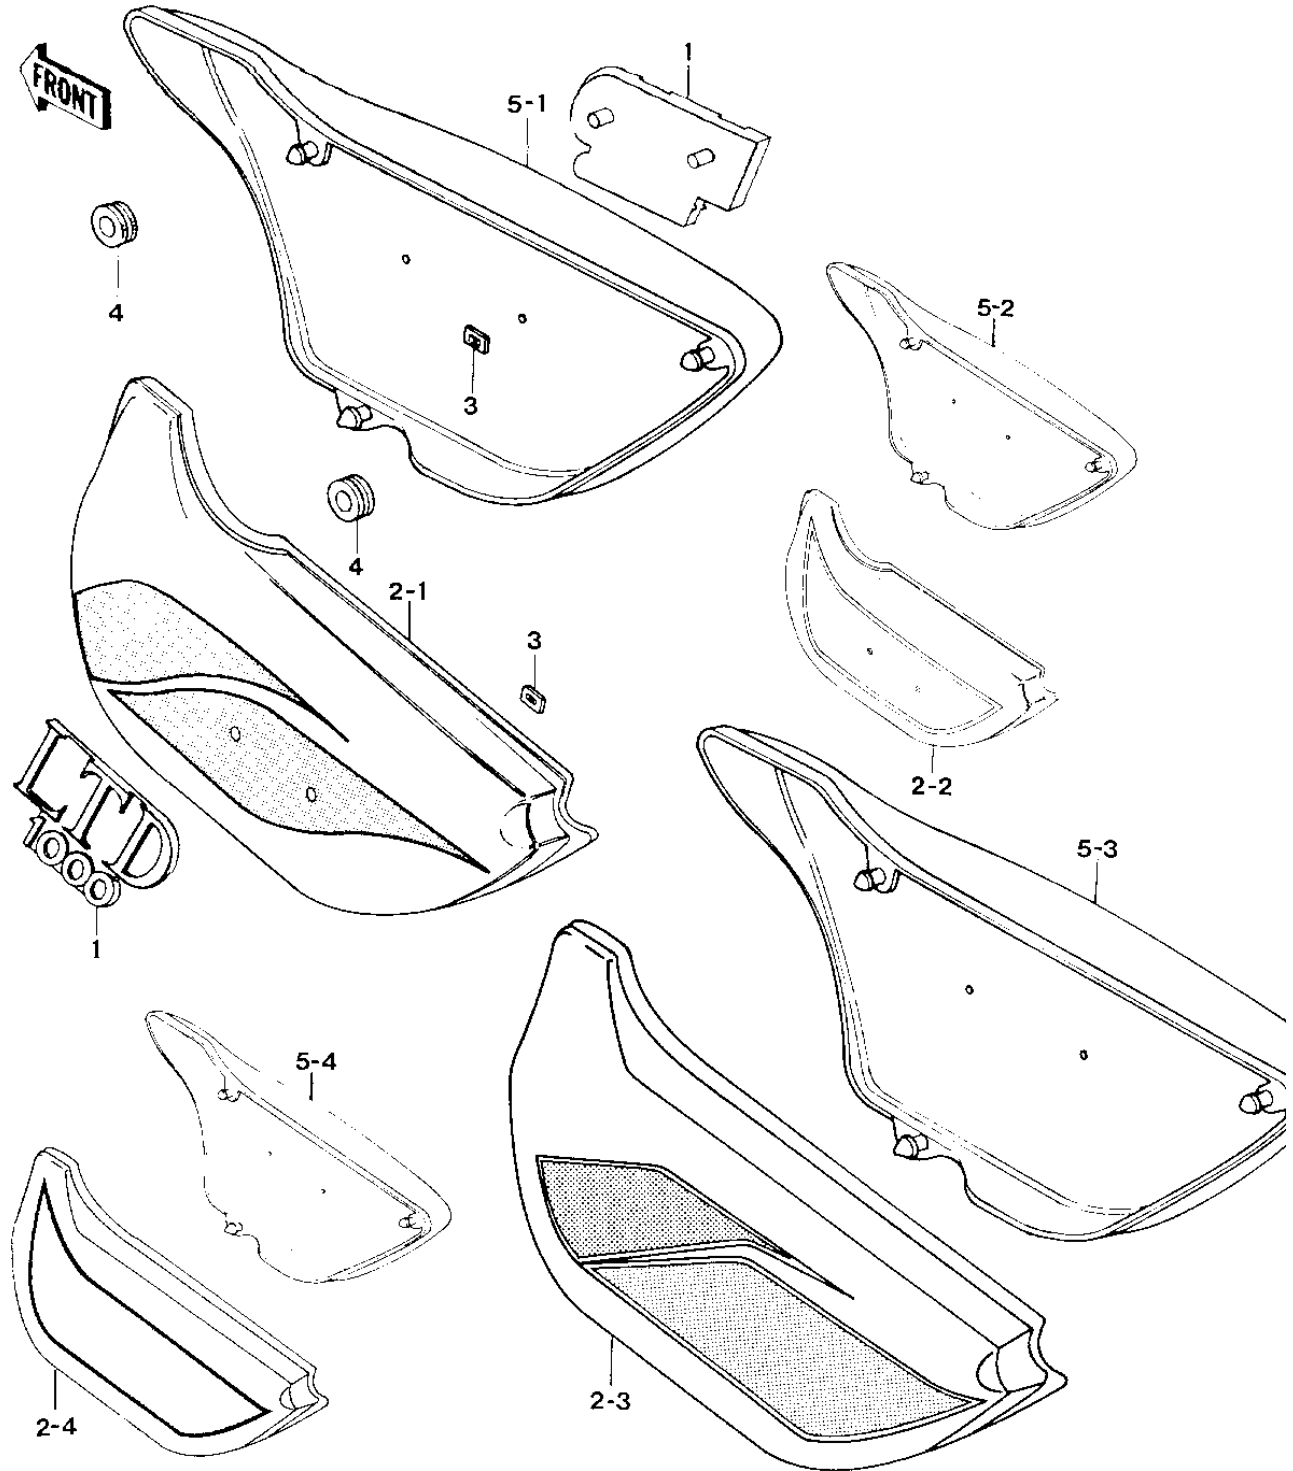

1979 KZ1000 LTD PARTS DIAGRAM

SIDE COVERS (79-'80 B3/B4)

1979 KZ1000 LTD PARTS LIST

SIDE COVERS ('79-'80 B3/B4)

ITEM NAME	PART NUMBER	QUANTITY
EMBLEM,SIDE COVER (Ref # 1)	56018-1027	2
SIDE COVER,LH GREEN (Ref # 2-1)	36001-1036-8J	1
SIDE COVER,LEFT EBONY (Ref # 2-2)	36001-5501-8G	1
COVER,LH SIDE,SUND BL (Ref # 2-3)	36001-1036-8K	1
COVER,SIDE,LH,EBONY (Ref # 2-4)	36001-5503-8G	1
NUT,LOCK,3MM (Ref # 3)	92018-005	4
GROMMET (Ref # 4)	92071-056	6
SIDE COVER,RH GREEN (Ref # 5-1)	36001-1037-8J	1
SIDE COVER,RH EBONY (Ref # 5-2)	36001-5502-8G	1
COVER,RH SIDE SUND BL (Ref # 5-3)	36001-1037-8K	1
COVER,SIDE,RH,EBONY (Ref # 5-4)	36001-5504-8G	1