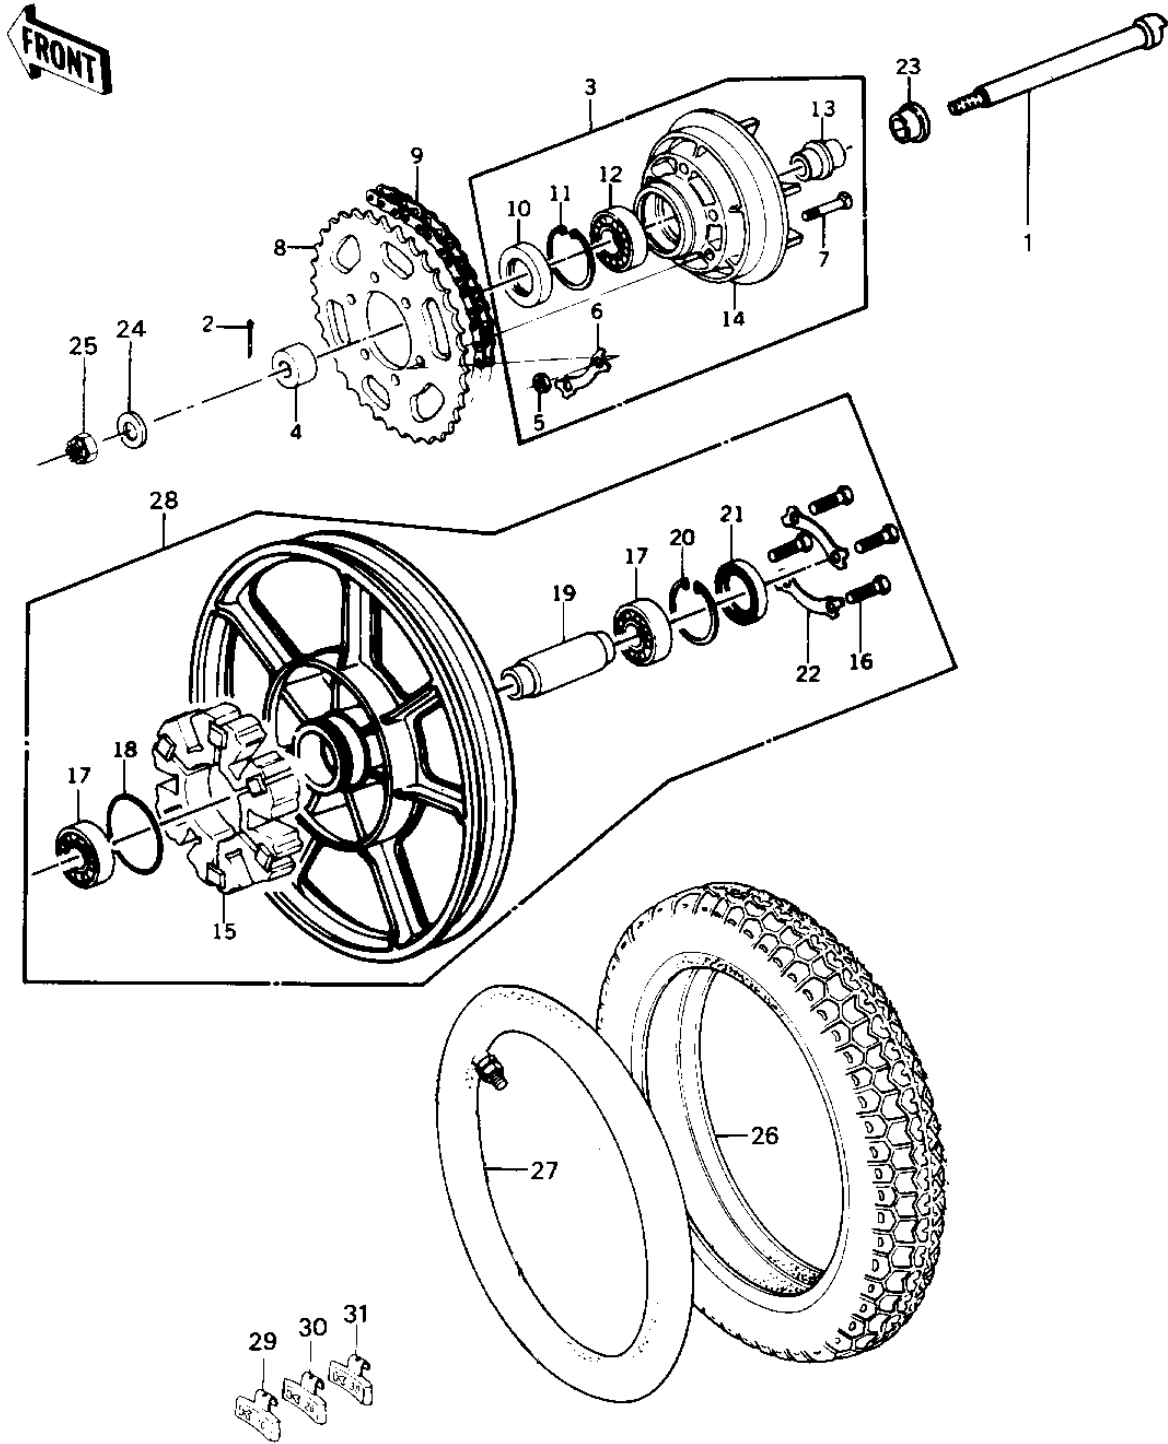

# 1979 KZ1000 LTD PARTS DIAGRAM

REAR WHEEL/HUB/TIRE/CHAIN ('79-'80 B3/B4)

# 1979 KZ1000 LTD PARTS LIST

REAR WHEEL/HUB/TIRE/CHAIN ('79-'80 B3/B4)

ITEM NAME	PART NUMBER	QUANTITY
AXLE,REAR (Ref # 1)	42031-034	1
PIN-COTTER,4.0X35 (Ref # 2)	550D4035	1
COUPLING ASSY,RR HUB (Ref # 3)	42008-040	1
COLLAR,REAR AXLE (Ref # 4)	42032-071	1
NUT 10MM (Ref # 5)	42045-005	6
WASHER LOCK (Ref # 6)	92088-007	3
BOLT-REAR SPROCKET (Ref # 7)	92003-087	6
REAR SPROCKET,33T (Ref # 8)	42041-1010	1
DR CHAIN 630X92 (Ref # 9)	92057-107	1
OIL SEAL (Ref # 10)	92050-027	1
CIRCLIP,62M/M (Ref # 11)	92033-1044	1
BALL BEARING,#6206 (Ref # 12)	601B6206	1
SLEEVE,RR HUB COUPLNG (Ref # 13)	42036-033	1
SHOCK DAMPER,REAR HUB (Ref # 15)	42014-033	1
BOLT,HEX HEAD,10X30 (Ref # 16)	92001-1173	4
BEARING,BALL,#6304ZZ (Ref # 17)	601B6304ZZ	2
"0" RING,65MM (Ref # 18)	671B2565	1
COLLAR,RR HUB BEARING (Ref # 19)	42010-040	1
RING,SNAP,56.2M/M (Ref # 20)	92033-1043	1
OIL SEAL WTC35527 (Ref # 21)	92052-006	1
WASHER,LOCK (Ref # 22)	92088-023	2
COLLAR, REAR AXLE (Ref # 23)	92027-1177	1
WASHER,PLAIN,20MM (Ref # 24)	92022-248	1
NUT CASTLE,18MM (Ref # 25)	42045-018	1
TIRE 510-16 MT90 R (Ref # 26)	41021-072	1
TUBE 510-16 (Ref # 27)	K41022-1651	1
SOLID WHEEL ASSY,REAR (Ref # 28)	41073-1043	1
BALANCER-WHEEL,10G (Ref # 29)	41075-1011	AR
BALANCER-WHEEL,20G (Ref # 30)	41075-1012	AR

# 1979 KZ1000 LTD PARTS LIST

REAR WHEEL/HUB/TIRE/CHAIN ('79-'80 B3/B4)

ITEM NAME	PART NUMBER	QUANTITY
BALANCER-WHEEL,30G (Ref # 31)	41075-1013	AR