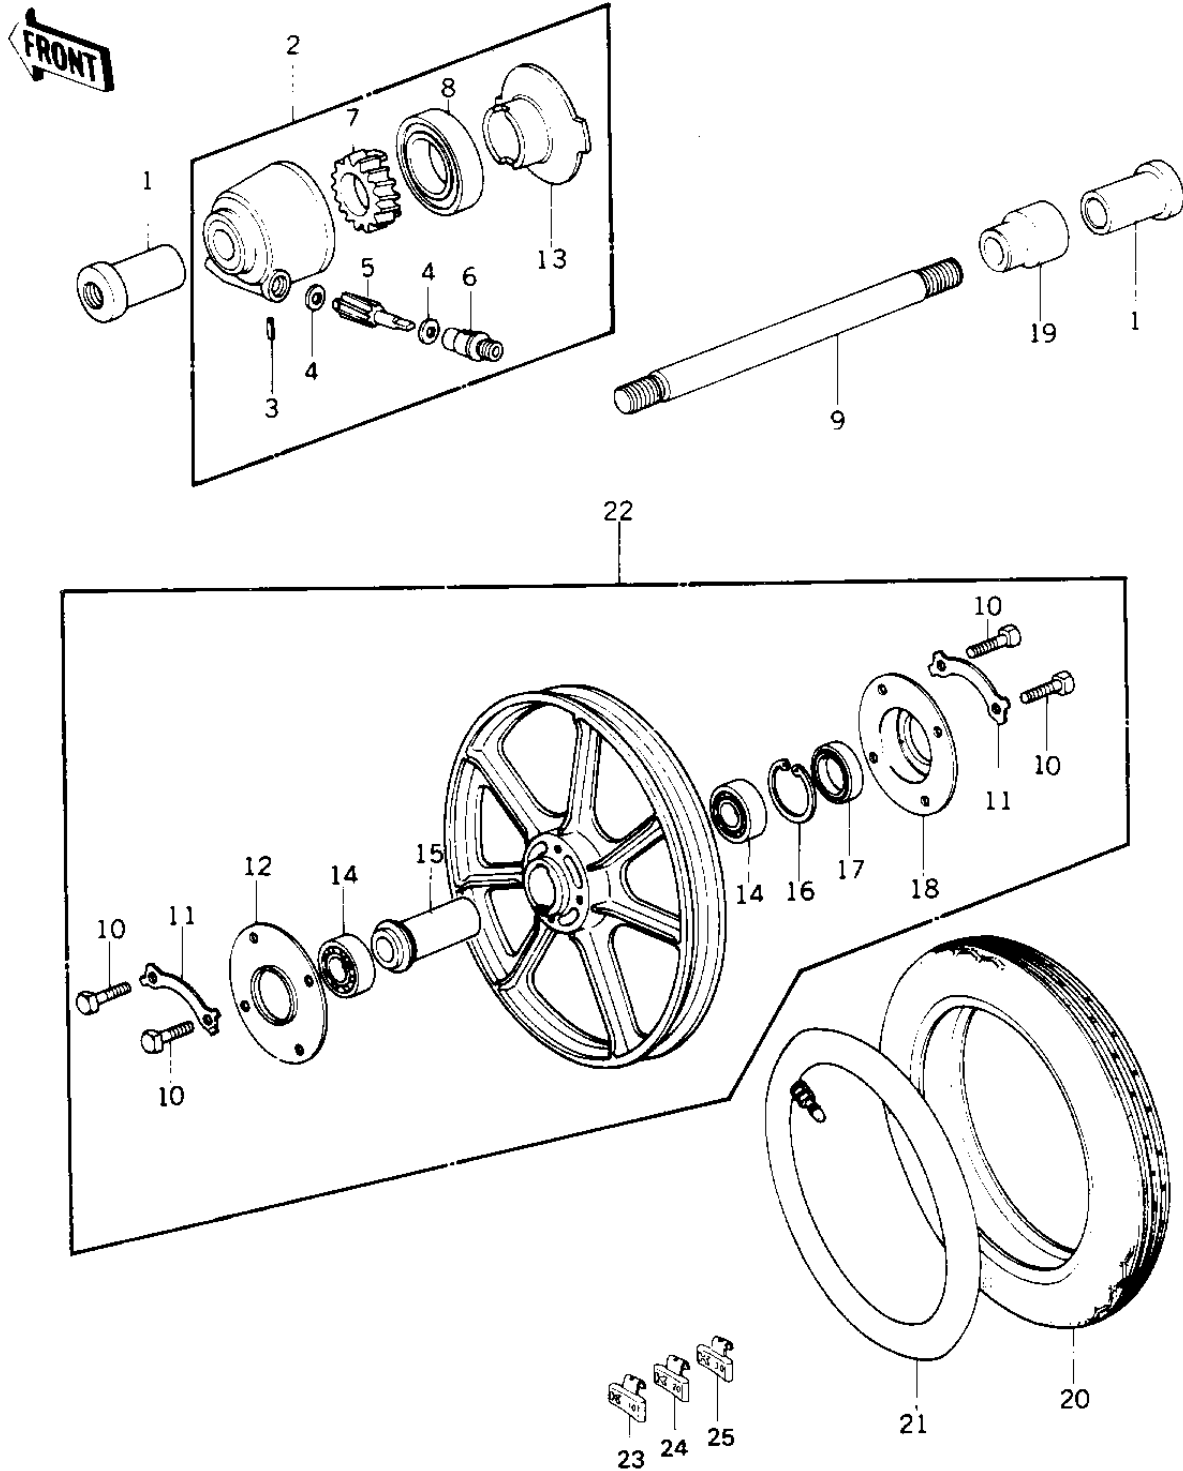

# 1979 KZ1000 LTD PARTS DIAGRAM

FRONT WHEEL/HUB/TIRE ('79-'80 B3/B4)

# 1979 KZ1000 LTD PARTS LIST

FRONT WHEEL/HUB/TIRE ('79-'80 B3/B4)

ITEM NAME	PART NUMBER	QUANTITY
COLLAR,FRONT AXLE (Ref # 1)	41069-033	2
GEAR BOX ASSY (Ref # 2)	41078-008	1
GEAR BOX ASSY,SPEEDO (Ref # 2)	41078-1012	1
PIN,SPRING (Ref # 3)	41082-001	1
WASHER THRST SPD PINI (Ref # 4)	41063-001	2
PINION,SPEEDOMETER (Ref # 5)	41060-017	1
BUSH,SPEEDMETER CABLE (Ref # 6)	41062-005	1
BUSHING,SPEEDOMET CBL (Ref # 6)	92028-1066	1
GEAR,SPEEDOMETER (Ref # 7)	41059-026	1
OIL SEAL,BJN30427-C3 (Ref # 8)	92049-1057	1
AXLE,FRONT (Ref # 9)	41068-049	1
BOLT (Ref # 10)	92001-158	8
WASHER,LOCK (Ref # 11)	92088-023	4
DUST COVER (Ref # 12)	41042-014	1
RECEIVER,GEAR (Ref # 13)	41064-013	1
BRG,BALL,#6203ZZC3 (Ref # 14)	601B6203ZZ	2
COLLAR,FR HUB BEARING (Ref # 15)	92027-1043	1
RING, SNAP,43.5M/M (Ref # 16)	92033-1040	1
OIL SEAL (Ref # 17)	654A254008	1
DUST COVER (Ref # 18)	41042-015	1
COLLAR,FRONT AXLE (Ref # 19)	41069-032	1
TIRE-FRONT (Ref # 20)	41021-071	1
TUBE 350/375/410-19 (Ref # 21)	41022-046	1
SOLID WHEEL ASSY,FRNT (Ref # 22)	41073-1040	1
BALANCER-WHEEL,10G (Ref # 23)	41075-1011	AR
BALANCER-WHEEL,20G (Ref # 24)	41075-1012	AR
BALANCER-WHEEL,30G (Ref # 25)	41075-1013	AR